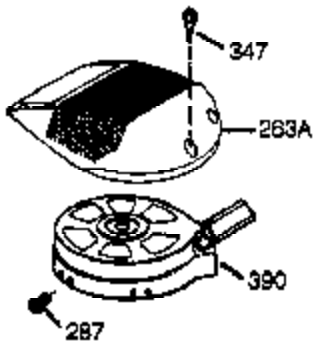

Ref #	Part Number	Qty	Description
151A	40016A	1	Intake Valve Seal
240	36044B	1	Air Cleaner Body (Incl.239,299 & 350)
245	36046	1	Air Cleaner Filter
250	36047	1	Air Cleaner Cover
251	650928	2	Lock Nut 1/4-20
284A	650760	1	Screw, 8-32 x 3/8"
287	650926	2	Screw, 8-32 x 21/64"
350	36045A	1	Primer
390	590732	1	Rewind Starter (NOTE: This engine could have been built with 590738 starter).