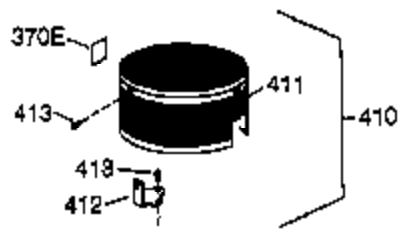

Ref #	Part Number	Qty	Description
151A	40016A	1	Intake Valve Seal
240	36044B	1	Air Cleaner Body (Incl.239,299 & 350)
245	36046	1	Air Cleaner Filter
250	36047	1	Air Cleaner Cover
251	650928	2	Lock Nut 1/4-20
284A	650760	1	Screw, 8-32 x 3/8"
287	650926	2	Screw, 8-32 x 21/64"
350	36045A	1	Primer
390	590732	1	Rewind Starter (NOTE: This engine could have been built with 590738 starter).