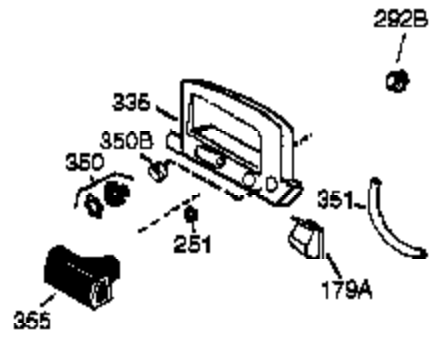

Ref #	Part Number	Qty	Description
151A	40016A	1	Intake Valve Seal
240	36044B	1	Air Cleaner Body (Incl.239,299 & 350)
245	36046	1	Air Cleaner Filter
250	36047	1	Air Cleaner Cover
251	650928	2	Lock Nut 1/4-20
284A	650760	1	Screw, 8-32 x 3/8"
287	650926	2	Screw, 8-32 x 21/64"
350	36045A	1	Primer
390	590732	1	Rewind Starter (NOTE: This engine could have been built with 590738 starter).