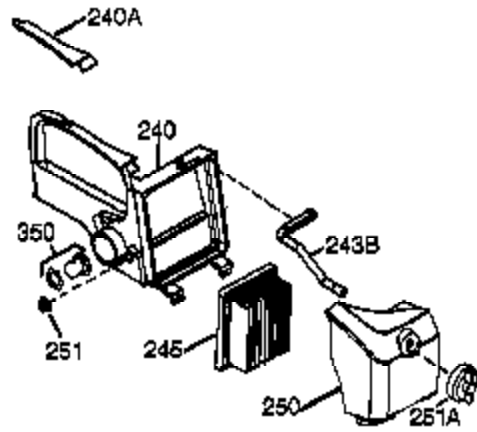

Ref #	Part Number	Qty	Description
151A	40016A	1	Intake Valve Seal
240	36044B	1	Air Cleaner Body (Incl.239,299 & 350)
245	36046	1	Air Cleaner Filter
250	36047	1	Air Cleaner Cover
251	650928	2	Lock Nut 1/4-20
284A	650760	1	Screw, 8-32 x 3/8"
287	650926	2	Screw, 8-32 x 21/64"
350	36045A	1	Primer
390	590732	1	Rewind Starter (NOTE: This engine could have been built with 590738 starter).