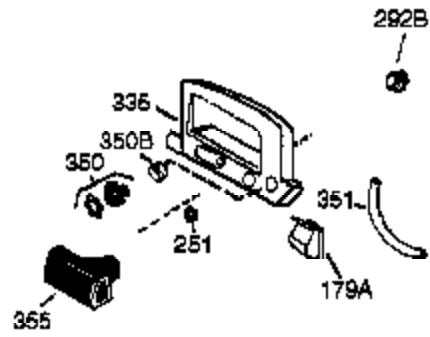

Ref #	Part Number	Qty	Description
151A	40016A	1	Intake Valve Seal
240	36044B	1	Air Cleaner Body (Incl.239,299 & 350)
245	36046	1	Air Cleaner Filter
250	36047	1	Air Cleaner Cover
251	650928	2	Lock Nut 1/4-20
284A	650760	1	Screw, 8-32 x 3/8"
287	650926	2	Screw, 8-32 x 21/64"
350	36045	1	Primer
390	590732	1	Rewind Starter (NOTE: This engine could have been built with 590738 starter).