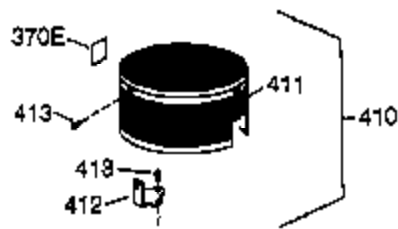

Ref #	Part Number	Qty	Description
151A	40016A	1	Intake Valve Seal
240	36044B	1	Air Cleaner Body (Incl.239,299 & 350)
245	36046	1	Air Cleaner Filter
250	36047	1	Air Cleaner Cover
251	650928	2	Lock Nut 1/4-20
284A	650760	1	Screw, 8-32 x 3/8"
287	650926	2	Screw, 8-32 x 21/64"
350	36045	1	Primer
390	590732	1	Rewind Starter (NOTE: This engine could have been built with 590738 starter).