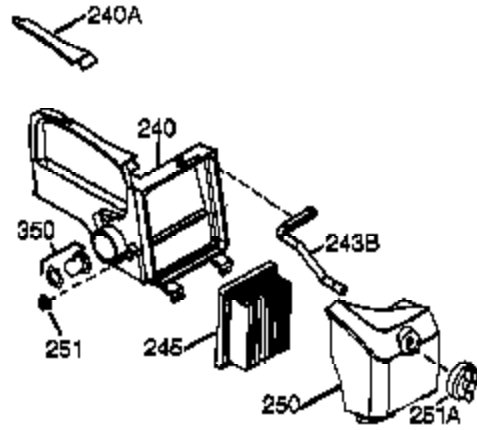

Ref #	Part Number	Qty	Description
151A	40016A	1	Intake Valve Seal
240	36044B	1	Air Cleaner Body (Incl.239,299 & 350)
245	36046	1	Air Cleaner Filter
250	36047	1	Air Cleaner Cover
251	650928	2	Lock Nut 1/4-20
284A	650760	1	Screw, 8-32 x 3/8"
287	650926	2	Screw, 8-32 x 21/64"
350	36045	1	Primer
390	590732	1	Rewind Starter (NOTE: This engine could have been built with 590738 starter).