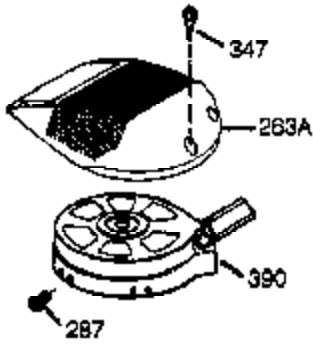

Ref #	Part Number	Qty	Description
151A	40016A	1	Intake Valve Seal
240	36044B	1	Air Cleaner Body (Incl.239,299 & 350)
245	36046	1	Air Cleaner Filter
250	36047	1	Air Cleaner Cover
251	650928	2	Lock Nut 1/4-20
284A	650760	1	Screw, 8-32 x 3/8"
287	650926	2	Screw, 8-32 x 21/64"
350	36045	1	Primer
390	590732	1	Rewind Starter (NOTE: This engine could have been built with 590738 starter).