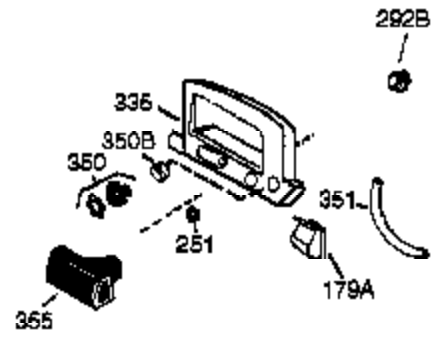

Ref #	Part Number	Qty	Description
151A	40016A	1	Intake Valve Seal
206	610973	1	Terminal
240	36190	1	Air Cleaner Body
243B	651041	1	Air Cleaner Stud
245	36046	1	Air Cleaner Filter
250	36191	1	Air Cleaner Cover
251	650928	2	Lock Nut 1/4-20
251A	650933	1	Wing Nut, 1/4-20
263A	37170	1	Starter Grill
287	650926	2	Screw, 8-32 x 21/64"
347	650898A	1	Screw, 10-32 x 27/32"
350	36045A	1	Primer
390	590739	1	Rewind Starter (NOTE: This engine could have been built with 590702 starter).