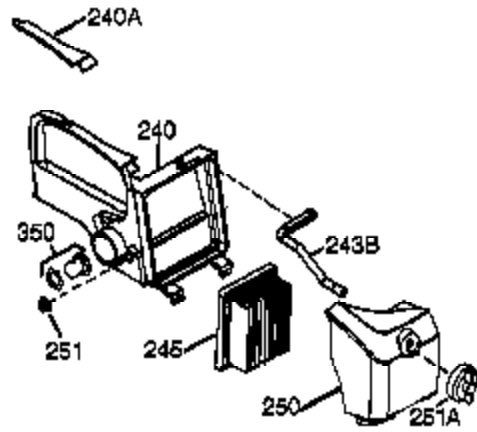

Ref #	Part Number	Qty	Description
151A	40016A	1	Intake Valve Seal
206	610973	1	Terminal Ass'y.
240	36044B	1	Air Cleaner Body (Incl.239,299 & 350)
245	36046	1	Air Cleaner Filter
250	36047	1	Air Cleaner Cover
251	650928	2	Lock Nut, 1/4-20
287	650926	2	Screw, 8-32 x 21/64"
350	36045A	1	Primer Bulb (Red)
390	590732	1	Rewind Starter (NOTE: This engine could have been built with 590738 starter).