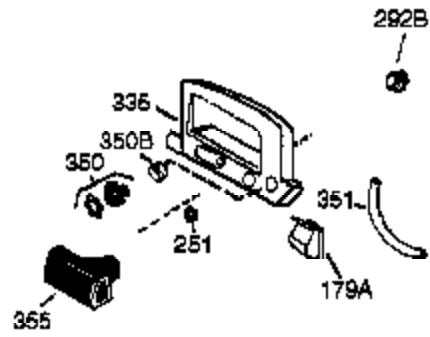

Ref #	Part Number	Qty	Description
151A	40016A	1	Intake Valve Seal
206	610973	1	Terminal Ass'y.
240	36044B	1	Air Cleaner Body (Incl.239,299 & 350)
245	36046	1	Air Cleaner Filter
250	36047	1	Air Cleaner Cover
251	650928	2	Lock Nut, 1/4-20
287	650926	2	Screw, 8-32 x 21/64"
350	36045A	1	Primer Bulb (Red)
390	590732	1	Rewind Starter (NOTE: This engine could have been built with 590738 starter).