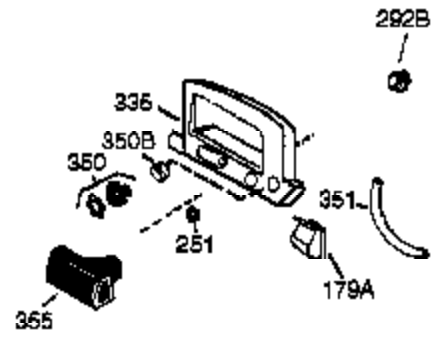

Ref #	Part Number	Qty	Description
151A	40016A	1	Intake Valve Seal
206	610973	1	Terminal Ass'y.
240	36044B	1	Air Cleaner Body (Incl. 239,299A,326, 350)
245	36046	1	Air Cleaner Filter
250	36047	1	Air Cleaner Cover
251	650928	2	Lock Nut 1/4-20
287	650926	2	Screw, 8-32 x 21/64"
350	36045	1	Primer
390	590737	1	Rewind Starter (NOTE: This engine could have been built with 590694 starter).