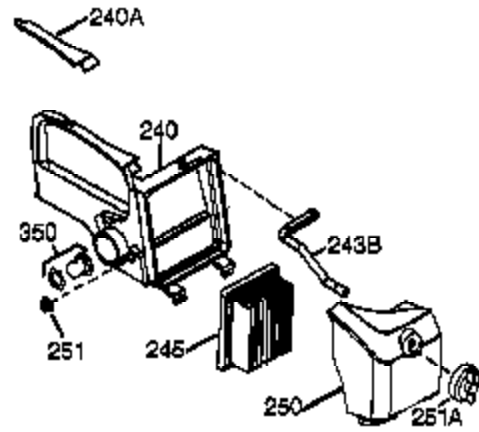

Ref #	Part Number	Qty	Description
151A	40016A	1	Intake Valve Seal
206	610973	1	Terminal Ass'y.
240	36044B	1	Air Cleaner Body (Incl. 239,299A,326, 350)
245	36046	1	Air Cleaner Filter
250	36047	1	Air Cleaner Cover
251	650928	2	Lock Nut 1/4-20
287	650926	2	Screw, 8-32 x 21/64"
350	36045	1	Primer
390	590737	1	Rewind Starter (NOTE: This engine could have been built with 590694 starter).