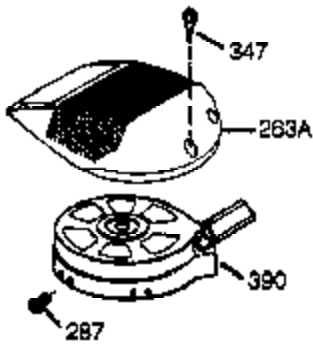

Ref #	Part Number	Qty	Description
151A	40016A	1	Intake Valve Seal
240A	37195	1	Air Cleaner Body Extension
240	36190	1	Air Cleaner Body (Incl. 239 & 350)
243B	651041	1	Air Cleaner Stud
245	36046	1	Air Cleaner Filter
250	36191	1	Air Cleaner Cover
251	650928	2	Lock Nut 1/4-20
251A	650933	1	Wing Nut, 1/4-20
263A	36133	1	Starter Grill
287	650926	4	Screw, 8-32 x 21/64"
350	36045A	1	Primer
390	590739	1	Rewind Starter (NOTE: This engine could have been built with 590702 starter).