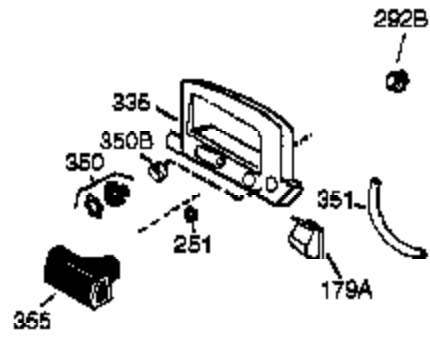

Ref #	Part Number	Qty	Description
151A	40016A	1	Intake Valve Seal
240A	37195	1	Air Cleaner Body Extension
240	36190	1	Air Cleaner Body (Incl. 239 & 350)
243B	651041	1	Air Cleaner Stud
245	36046	1	Air Cleaner Filter
250	36191	1	Air Cleaner Cover
251	650928	2	Lock Nut 1/4-20
251A	650933	1	Wing Nut, 1/4-20
263A	36133	1	Starter Grill
287	650926	4	Screw, 8-32 x 21/64"
350	36045A	1	Primer
390	590739	1	Rewind Starter (NOTE: This engine could have been built with 590702 starter).