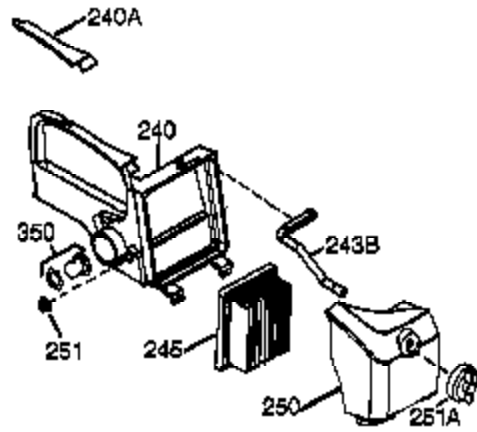

Ref #	Part Number	Qty	Description
151A	40016A	1	Intake Valve Seal
240A	37195	1	Air Cleaner Body Extension
240	36190	1	Air Cleaner Body (Incl. 239 & 350)
243B	651041	1	Air Cleaner Stud
245	36046	1	Air Cleaner Filter
250	36191	1	Air Cleaner Cover
251	650928	2	Lock Nut 1/4-20
251A	650933	1	Wing Nut, 1/4-20
263A	36133	1	Starter Grill
287	650926	4	Screw, 8-32 x 21/64"
350	36045A	1	Primer
390	590739	1	Rewind Starter (NOTE: This engine could have been built with 590702 starter).