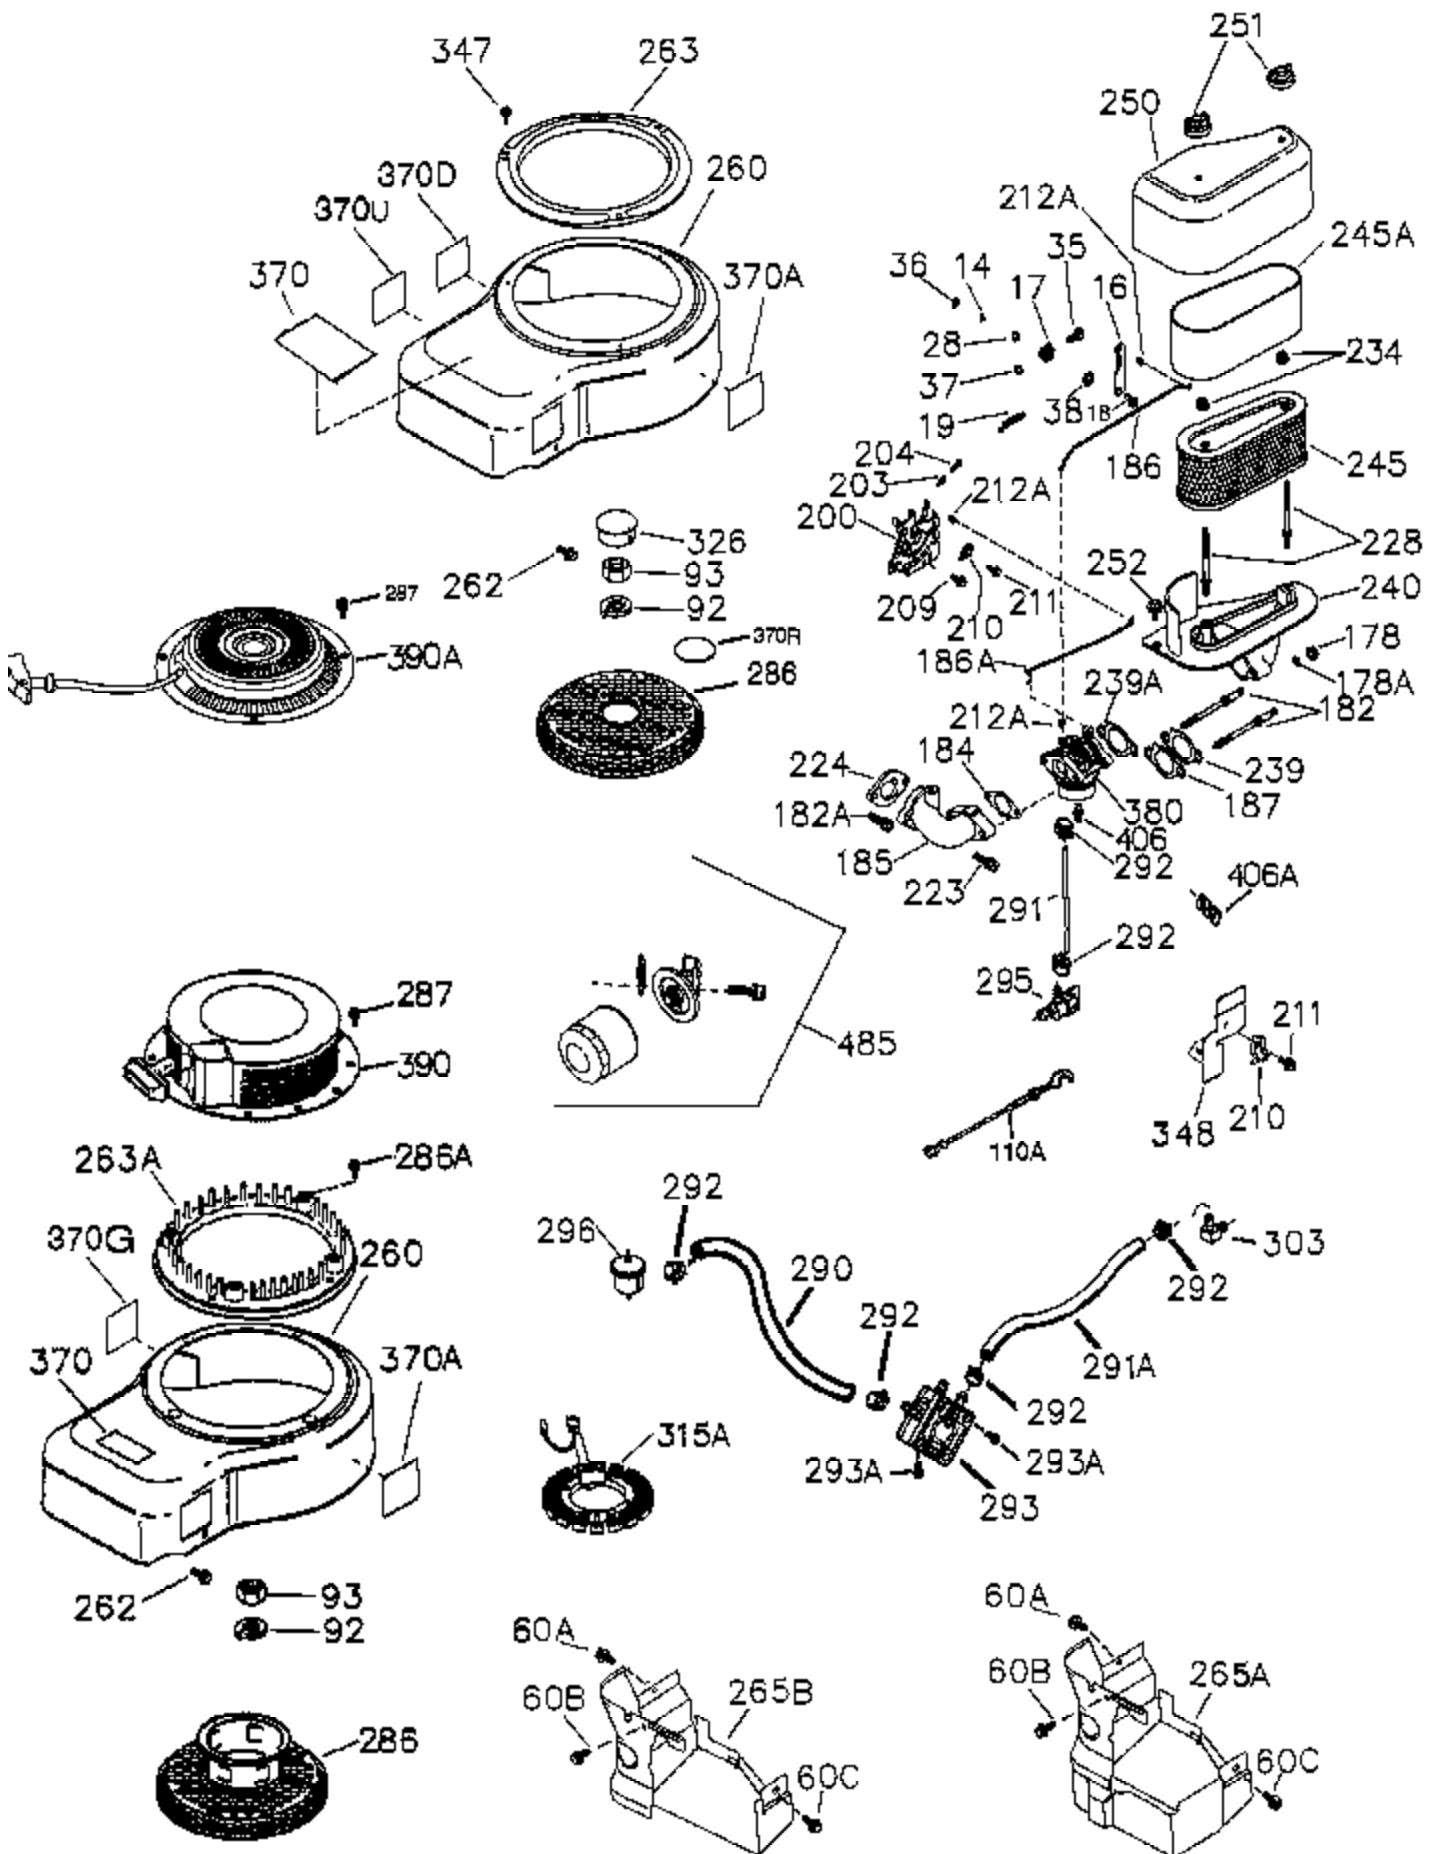

Ref #	Part Number	Qty	Description
14	28277	2	Washer
16	36346A	1	Governor Lever
17	29916	1	Governor Lever Clamp
18	651028	1	Screw, T-15, 8-32 x 7/16"
19	36414	1	Extension Spring
28	30322	1	Lock Nut, 8-32
35	29826	1	Screw, 10-32 x 3/4"
36	29918	1	Lock Washer
37	29216	1	Lock Nut, 10-32
38	29642	1	Retaining Ring
60B	650867	1	Screw, 10-24 x 1/2"
60C	650737	1	Screw, 1/4-20 x 1/2"
60A	650273	1	Screw, 5-16/18 x 17/32"
92	651082	1	Belleville Washer
93	650594	1	Flywheel Nut
110A	37494	1	Ground Wire
110A	36917	1	Ground Wire & Terminal
157A	650586	2	Jam Nut 5/16-24
178	650928	2	Wing Nut, 1/4-20
182	650925A	2	Carburetor Mounting Stud
184	36352	1	* Carburetor To Intake Pipe Gasket
185	37767	1	Intake Pipe
186	36354	1	Governor Link
186A	36353	1	Choke Link
200	36360	1	Control Bracket (Incl. 203,204,212A)
203	33802	1	Compression Spring
204	651019	1	Screw, T-10, 6-32 x 41/64"
209	650902	2	Screw, 10-32 x 7/16"
210	27793	1	Conduit Clip
211	28942	1	Screw, 10-32 x 3/8"
212A	36288	3	Bushing
223	650975	2	Screw, T-30, 5/16-18 x 1-9/32"
224	36490	1	* Intake Pipe Gasket
228	650977	2	Air Cleaner Stud
234	650825	2	Nut & Lock Washer, 1/4-20
239	36358	1	* Air Cleaner Gasket
240	36355	1	Air Cleaner Body (Incl. 228 & 239)
245	36356	1	Air Cleaner Filter (Incl. 229)
245A	36357	1	Air Cleaner Filter
250	36359	1	Air Cleaner Cover
251	650886	2	Wing Nut, 1/4-20
252	650976	1	Screw, 1/4-20 x 19/32"
260	36347	1	Blower Housing
262	650737	3	Screw, 1/4-20 x 1/2"
263	36367	1	Trim Ring (Black)
264A	650802	2	Screw, 1/4-20 x 5/8"
286	36343	1	Cup & Screen
291A	29774	1	Fuel Line
291	30705	1	Fuel Line
291	29774	1	Fuel Line
292	26460	6	Fuel Line Clamp
293A	650931	2	Screw, 8-32 x 1-1/2"
293	35787	1	Pulse Pump (Incl. 294)
296	37768	1	Fuel Filter (Incl. 292)
303	32958	1	Fuel Fitting
326	36210	1	Screen Plug
347	650949	3	Screw, 10-24 x 9/16"
370R	36534	1	Warning Decal