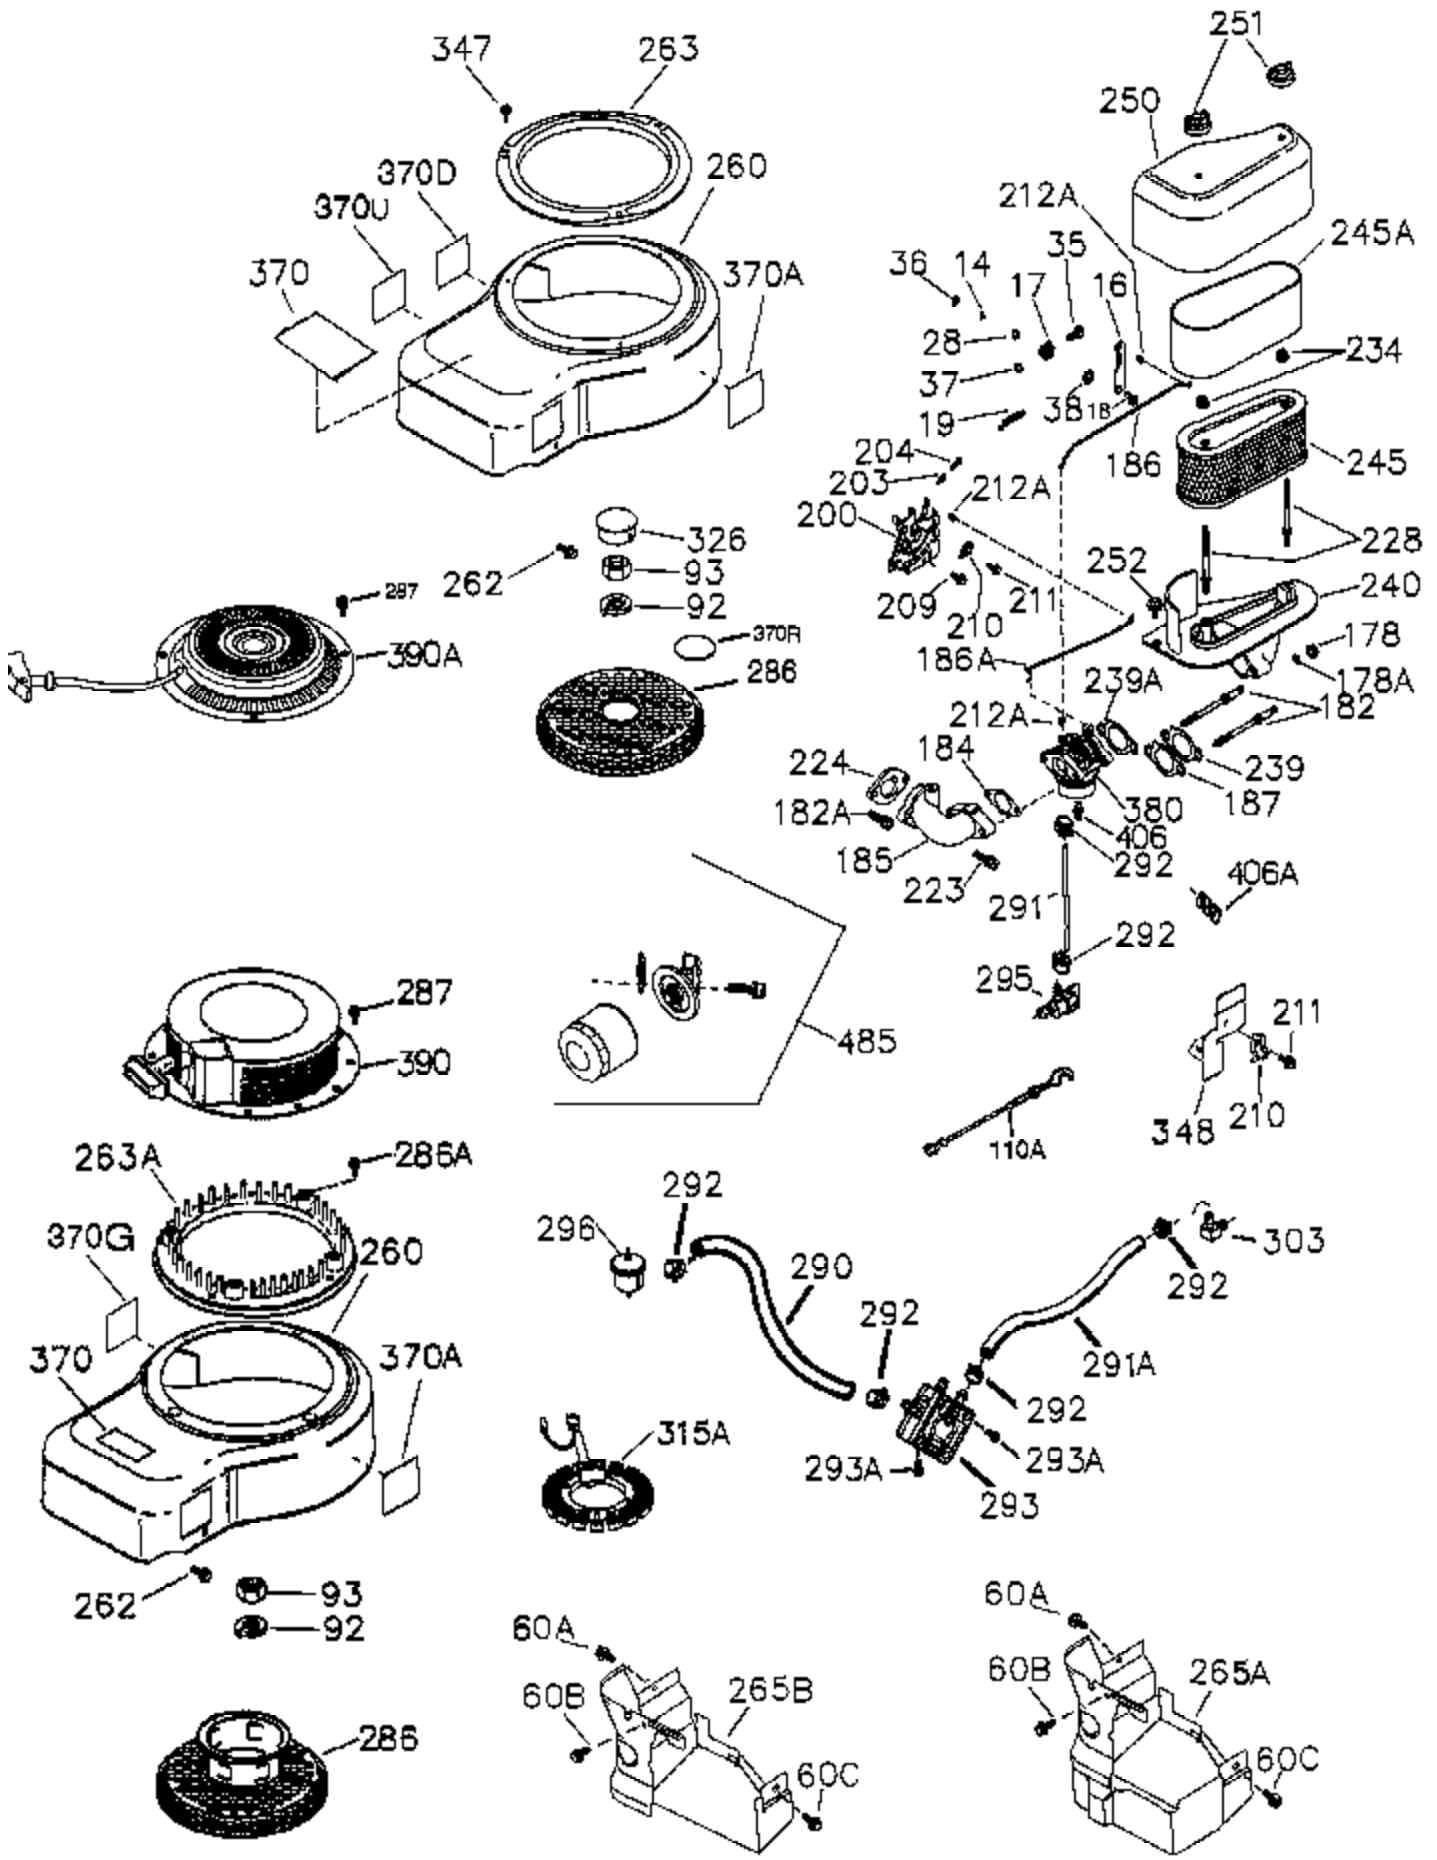

Ref #	Part Number	Qty	Description
14	651052	2	Washer
16	37758	1	Governor Lever
17	29916	1	Governor Lever Clamp
18	651028	1	Screw, T-15, 8-32 x 7/16"
19	37766	1	Extension Spring
28	30322	1	Lock Nut, 8-32
35	29826	1	Screw, 10-32 x 3/4"
36	29918	1	Lock Washer
37	29216	1	Lock Nut, 10-32
38	37109	1	Retaining Ring
60A	650273	1	Screw, 5-16/18 x 17/32"
60C	650737	1	Screw, 1/4-20 x 1/2"
60B	650867	1	Screw, 10-24 x 1/2"
92	651082	1	Belleville Washer
93	650594	1	Flywheel Nut
110A	36917	1	Ground Wire & Terminal
157A	650586	2	Jam Nut 5/16-24
178	650928	2	Wing Nut, 1/4-20
182	650925A	2	Carburetor Mounting Stud
184	36352	1	* Carburetor To Intake Pipe Gasket
185	37767	1	Intake Pipe
186A	36353	1	Choke Link
186	36354	1	Governor Link
200	36360	1	Control Bracket (Incl. 203,204,212A)
203	33802	1	Compression Spring
204	651019	1	Screw, T-10, 6-32 x 41/64"
209	650902	2	Screw, 10-32 x 7/16"
210	27793	1	Conduit Clip
211	28942	1	Screw, 10-32 x 3/8"
212A	36288	3	Bushing
223	650975	2	Screw, T-30, 5/16-18 x 1-9/32"
224	36490	1	* Intake Pipe Gasket
228	650977	2	Air Cleaner Stud
234	650825	2	Nut & Lock Washer, 1/4-20
239	36358	1	* Air Cleaner Gasket
240	36355	1	Air Cleaner Body (Incl. 228 & 239)
245	36356	1	Air Cleaner Filter (Incl. 229)
245A	36357	1	Air Cleaner Filter
250	36359	1	Air Cleaner Cover
251	650886	2	Wing Nut, 1/4-20
252	650976	1	Screw, 1/4-20 x 19/32"
260	36347	1	Blower Housing
262	650737	3	Screw, 1/4-20 x 1/2"
263	36367	1	Trim Ring (Black)
286	36343	1	Cup & Screen
291	30705	1	Fuel Line
291	29774	1	Fuel Line
292	26460	4	Fuel Line Clamp
293	35787	1	Pulse Pump (Incl. 294)
293A	650931	2	Screw, 8-32 x 1-1/2"
296	37768	1	Fuel Filter (Incl. 292)
303	32958	1	Fuel Fitting
323A	611277	1	Terminal
323B	611282	2	Terminal
326	36210	1	Screen Plug
347	650949	3	Screw, 10-24 x 9/16"
370G	35274	1	Oil Instruction Decal
380	640330	1	Carburetor (Incl. 184 & 212A)