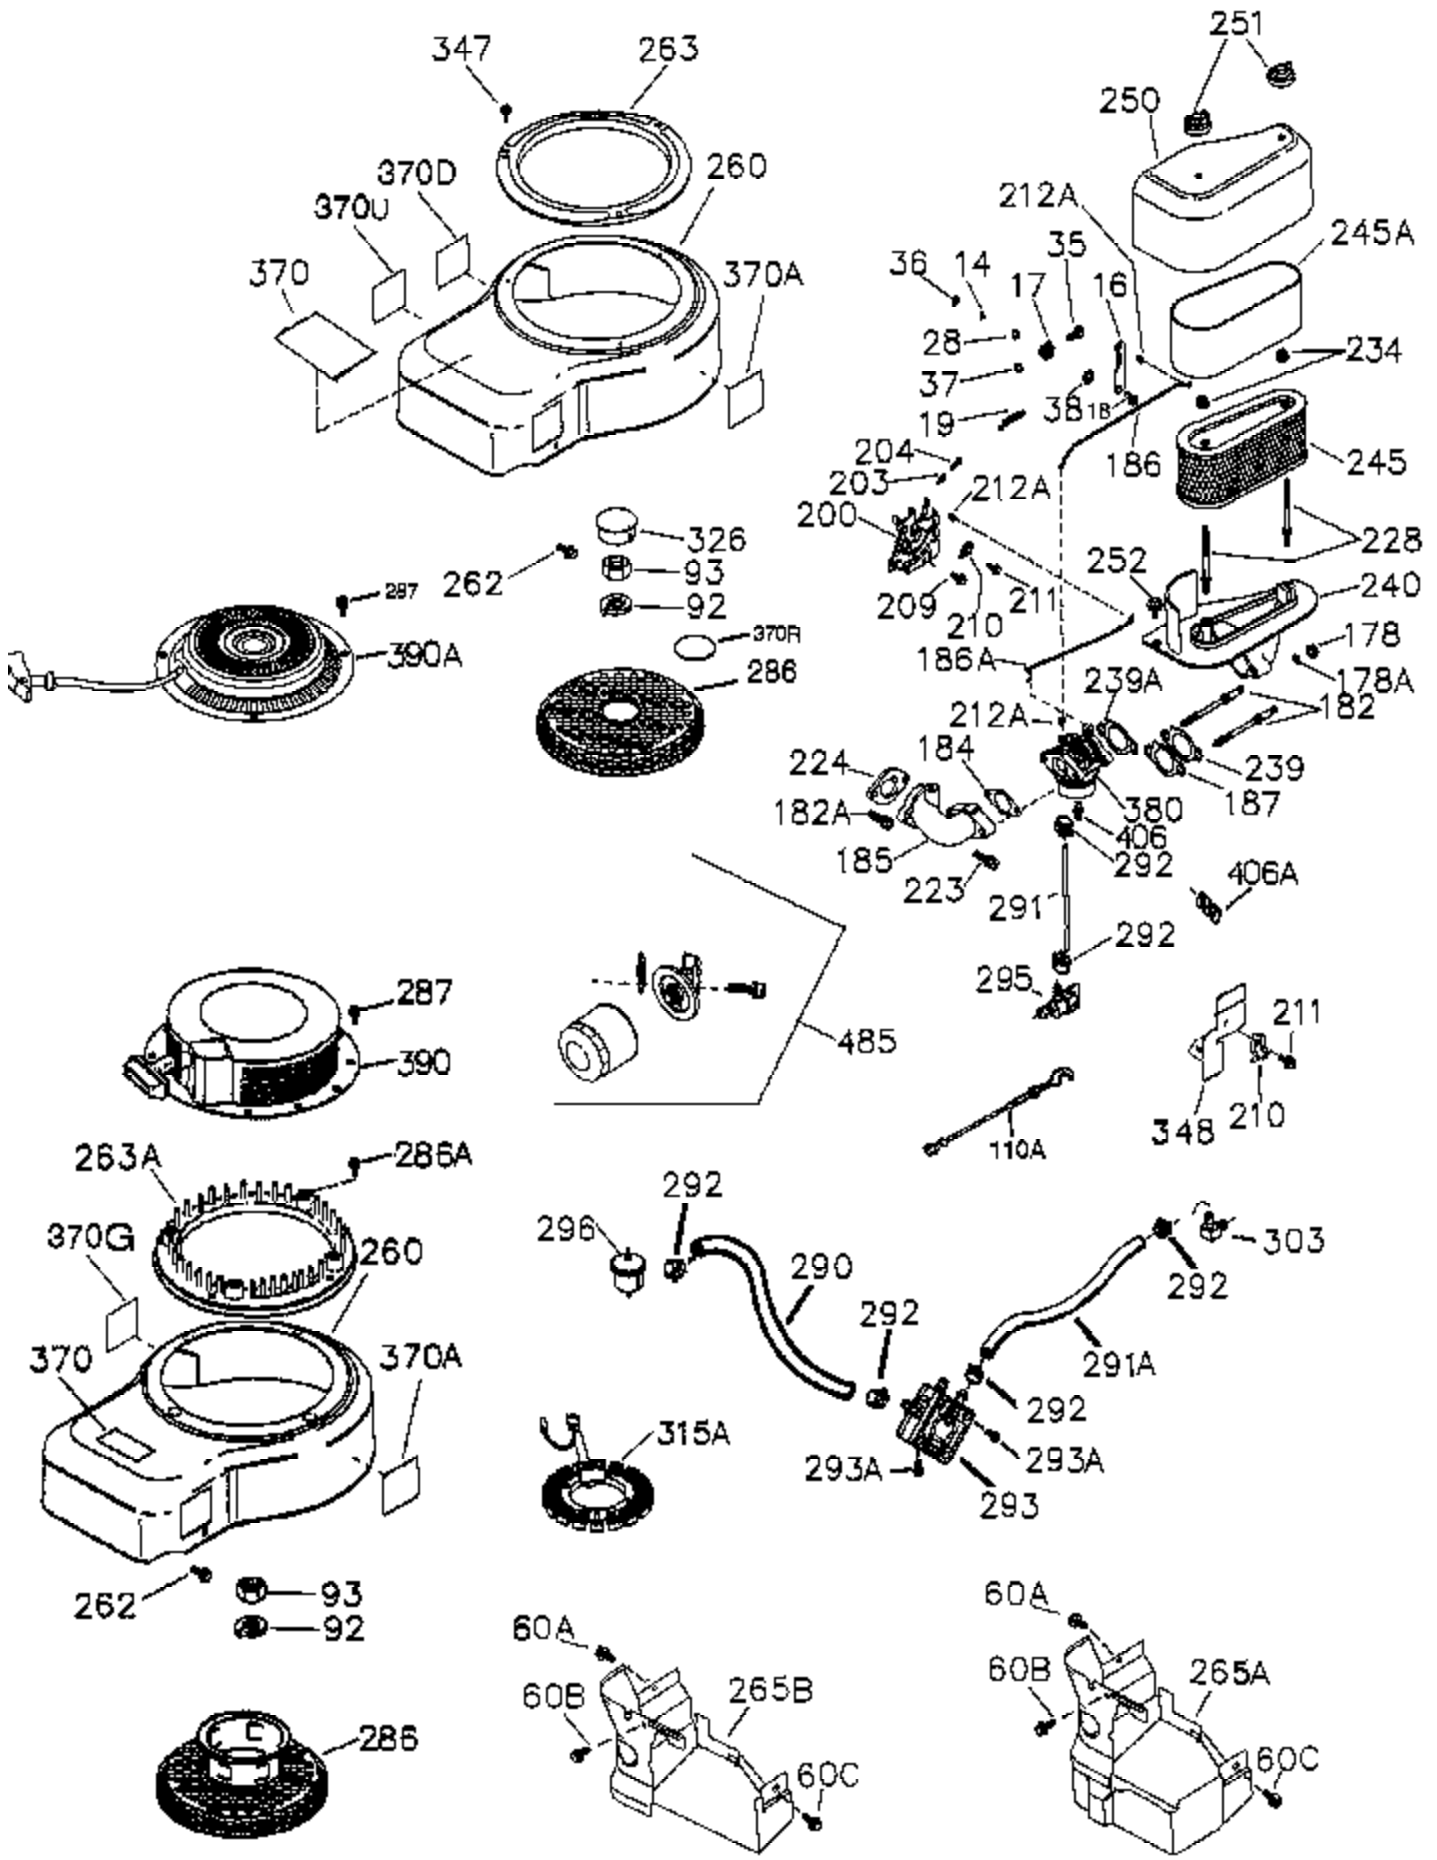

Ref #	Part Number	Qty	Description
14	651052	2	Washer
16	37758	1	Governor Lever
17	29916	1	Governor Lever Clamp
18	651028	1	Screw, T-15, 8-32 x 7/16"
19	37766	1	Extension Spring
28	30322	1	Lock Nut, 8-32
35	29826	1	Screw, 10-32 x 3/4"
36	29918	1	Lock Washer
37	29216	1	Lock Nut, 10-32
38	37109	1	Retaining Ring
60B	650867	1	Screw, 10-24 x 1/2"
60A	650273	1	Screw, 5-16/18 x 17/32"
60C	650737	1	Screw, 1/4-20 x 1/2"
92	651082	1	Belleville Washer
93	650594	1	Flywheel Nut
110A	36917	1	Ground Wire & Terminal
157A	650586	2	Jam Nut 5/16-24
178	650928	2	Wing Nut, 1/4-20
182	650925A	2	Carburetor Mounting Stud
184	36352	1	* Carburetor To Intake Pipe Gasket
185	37767	1	Intake Pipe
186A	36353	1	Choke Link
186	36354	1	Governor Link
200	36360	1	Control Bracket (Incl. 203,204,212A)
203	36482	1	Compression Spring
204	651019	1	Screw, T-10, 6-32 x 41/64"
209	650902	2	Screw, 10-32 x 7/16"
210	27793	1	Conduit Clip
211	28942	1	Screw, 10-32 x 3/8"
212A	36288	3	Bushing
223	650975	2	Screw, T-30, 5/16-18 x 1-9/32"
224	36490	1	* Intake Pipe Gasket
228	650977	2	Air Cleaner Stud
234	650825	2	Nut & Lock Washer, 1/4-20
239	36358	1	* Air Cleaner Gasket
240	36355	1	Air Cleaner Body (Incl. 228 & 239)
245	36356	1	Air Cleaner Filter (Incl. 229)
245A	36357	1	Air Cleaner Filter
250	36359	1	Air Cleaner Cover
251	650886	2	Wing Nut, 1/4-20
252	650976	1	Screw, 1/4-20 x 19/32"
260	36347	1	Blower Housing
262	650737	3	Screw, 1/4-20 x 1/2"
263	36367	1	Trim Ring (Black)
286	36343	1	Cup & Screen
291	30705	1	Fuel Line
291	29774	1	Fuel Line
291A	29774	1	Fuel Line
292	26460	6	Fuel Line Clamp
293	35787	1	Pulse Pump (Incl. 294)
293A	650931	2	Screw, 8-32 x 1-1/2"
296	37768	1	Fuel Filter (Incl. 292)
303	32958	1	Fuel Fitting
326	36210	1	Screen Plug
347	650949	3	Screw, 10-24 x 9/16"
370R	36534	1	Warning Decal
370G	35274	1	Oil Instruction Decal
380	640330	1	Carburetor (Incl. 184 & 212A)