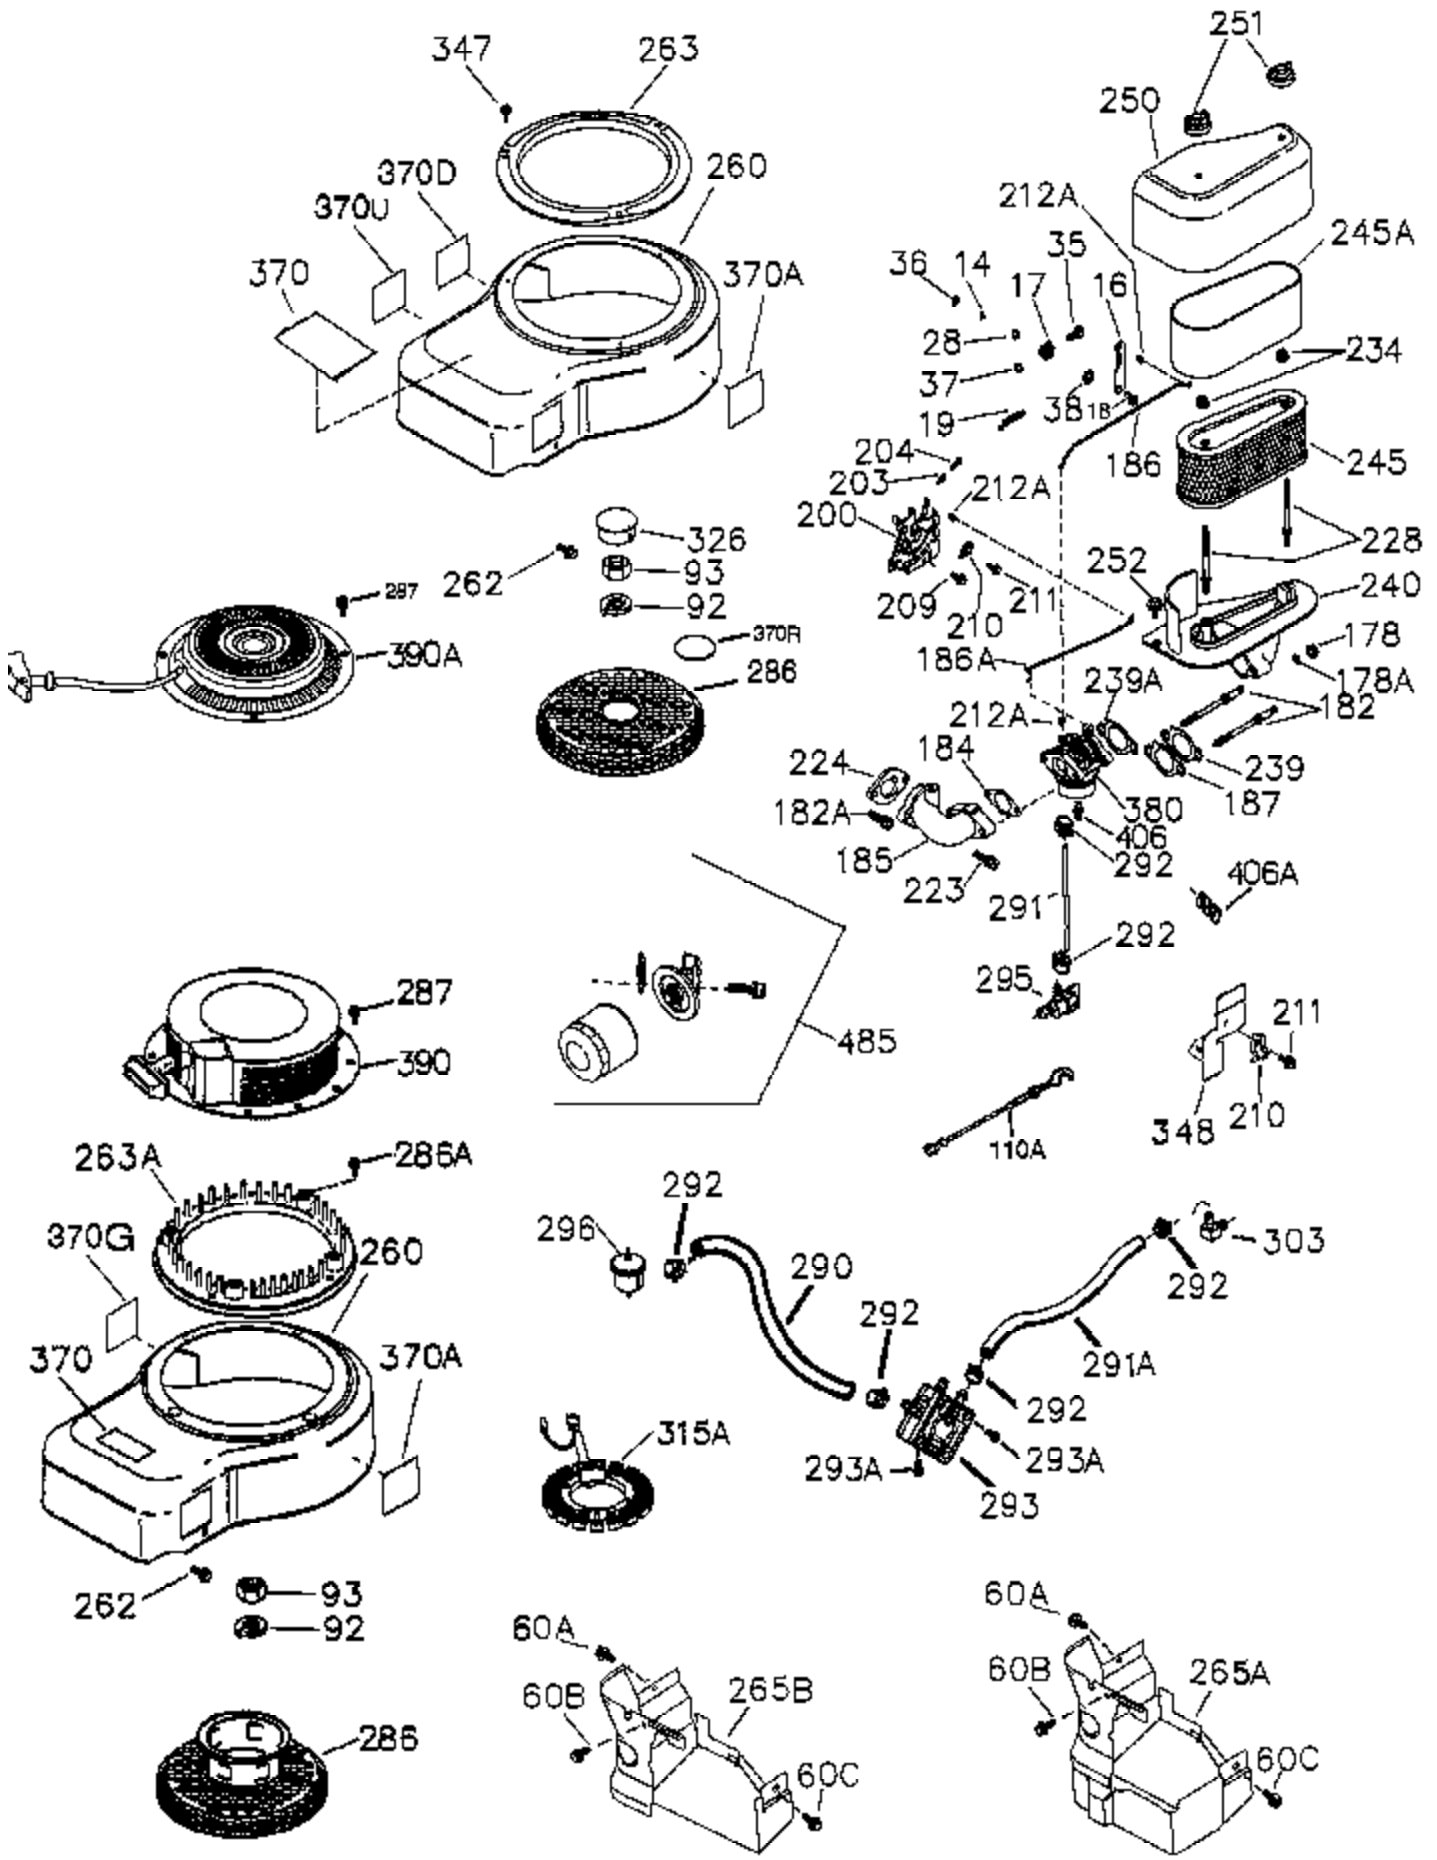

| Ref # | Part Number | Qty | Description  |
|-------|-------------|-----|--|
| 119   | 37493       | 1   | * Cylinder Head Gasket                             |
| 120   | 37757       | 1   | Cylinder Head (Incl. 119,151A & 270A)              |
| 125   | 35308       | 1   | Exhaust Valve (Std.)                               |
| 125   | 35433       | 1   | Exhaust Valve (1/32" OS)                           |
| 126   | 35309       | 1   | Intake Valve (Std.)                                |
| 127   | 650691      | 6   | Washer   |
| 128   | 650690      | 6   | Belleville Washer                                  |
| 130   | 650946      | 6   | Screw, 5/16-18 x 2-45/64"                          |
| 135   | 34645       | 1   | Resistor Spark Plug (RN4C)                         |
| 150   | 33507       | 2   | Valve Spring                                       |
| 151   | 33508       | 2   | Valve Spring Keeper                                |
| 151A  | 40046       | 1   | Intake Valve Seal                                  |
| 153   | 36339       | 1   | Push Rod Guide                                     |
| 154   | 651077      | 2   | Rocker Arm Stud                                    |
| 155   | 35950       | 2   | Rocker Arm   |
| 156   | 36341       | 2   | Rocker Arm Bearing                                 |
| 157A  | 650586      | 2   | Jam Nut 5/16-24                                    |
| 158   | 36340       | 2   | Push Rod   |
| 159   | 35952       | 1   | * Rocker Arm Cover Gasket                          |
| 160   | 35953A      | 1   | Rocker Arm Housing                                 |
| 161   | 30063       | 4   | Screw, T-30, 1/4-20 x 1/2"                         |
| 169   | 36304       | 1   | * Breather Gasket                                  |
| 172   | 36305       | 1   | Valve Cover  |
| 173   | 36306       | 1   | Breather Tube                                      |
| 174   | 30063       | 4   | Screw, T-30, 1/4-20 x 1/2"                         |
| 265   | 36615       | 1   | Cylinder Head Cover                                |
| 270A  | 35829A      | 1   | Exhaust Port Liner                                 |
| 294   | 35791       | 1   | Pulse Pump Repair Kit                              |
| 305   | 36349       | 1   | Oil Fill Tube                                      |
| 306   | 37401       | 1   | * "O" Ring   |
| 307   | 35499       | 1   | "O" Ring   |
| 309   | 650974      | 1   | Screw, 1/4-20 x 57/64"                             |
| 310   | 36366       | 1   | Dipstick   |
| 314   | 651007      | 2   | Screw, T-15, 10-24 x 15/16"                        |
| 315   | 611280      | 1   | Alternator Coil (3/5 Split)(Incl. 321 ,322, & 323) |
| 321   | 611161      | 1   | Diode  |
| 322   | 611281      | 1   | Connector Body                                     |
| 323   | 611282      | 2   | Terminal   |
| 325   | 36342       | 1   | Wire Clip  |
| 325B  | 37230       | 1   | Wire Clip  |
| 346   | 36413       | 1   | Fuel Pump Bracket                                  |
| 361   | 650969      | 2   | Screw, 15/16-18 x 29/32"                           |
| 381   | 650767      | 1   | Screw, 8-32 x 27/64"                               |
| 382   | 36328       | 1   | Oil Strainer Screen                                |
| 385   | 570673      | 1   | Ball   |
| 386   | 36329       | 1   | Pressure Relief Spring                             |
| 387   | 37652       | 1   | Cotter Pin   |
| 395   | 36795       | 1   | Electric Starter Motor (12 Volt)                   |
| 400   | 37496       | 1   | * Gasket Set (Incl. items marked PK i n notes)     |
| 420   | 730225A     | 1   | SAE 30 4-Cycle Engine Oil (Quart)                  |
| 475   | 36563       | 1   | Oil Filter   |
| 476   | 37789       | 1   | Oil Filter Adapter (Incl. 477 & 479)               |
| 477   | 651087      | 2   | Screw, T-30, 5/16-18 x 2"                          |
| 479   | 36335       | 1   | * Oil Passage Gasket                               |