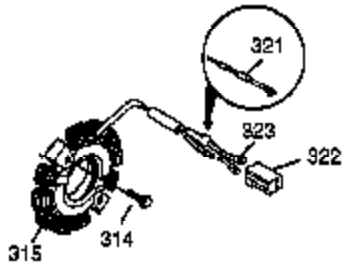

Ref #	Part Number	Qty	Description
3	650820	2	Screw, 1/4-20 x 1/2"
291	29774	1	Fuel Line
298	650665	1	Screw, 1/4-15 x 3/4"
301	35355	1	Fuel Cap
314	650873	1	Screw, 1/4-20 x 3/4"
315	611111	1	Alternator Coil (18 Watt) (Incl. 323)
323	611118	1	Terminal
341	35697	1	Fuel Tank Bracket
342	792028	1	Screw, 5/16-18 x 7/8"
345A	650876	2	Screw, 5/16-18 x 1-9/32"
361	650990	2	Screw, T-30, 1/4-20 x 15/32"
369	650819	2	Screw, 6-32 x 2-1/2"
370G	36253	1	Instruction Decal
370	36261	1	Identification Decal
396	37105	1	Electric Starter Motor (110 Volt)