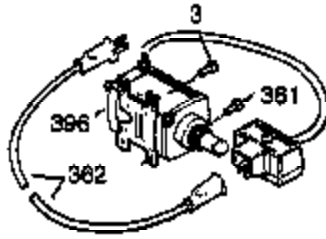

Ref #	Part Number	Qty	Description
3	650820	2	Screw, 1/4-20 x 1/2"
291	29774	1	Fuel Line
298	650665	1	Screw, 1/4-15 x 3/4"
301	35355	1	Fuel Cap
314	650873	1	Screw, 1/4-20 x 3/4"
315	611111	1	Alternator Coil (18 Watt) (Incl. 323)
323	611118	1	Terminal
341	35697	1	Fuel Tank Bracket
342	792028	1	Screw, 5/16-18 x 7/8"
345A	650876	2	Screw, 5/16-18 x 1-9/32"
361	650990	2	Screw, T-30, 1/4-20 x 15/32"
369	650819	2	Screw, 6-32 x 2-1/2"
370G	36253	1	Instruction Decal
370	36261	1	Identification Decal
396	37105	1	Electric Starter Motor (110 Volt)