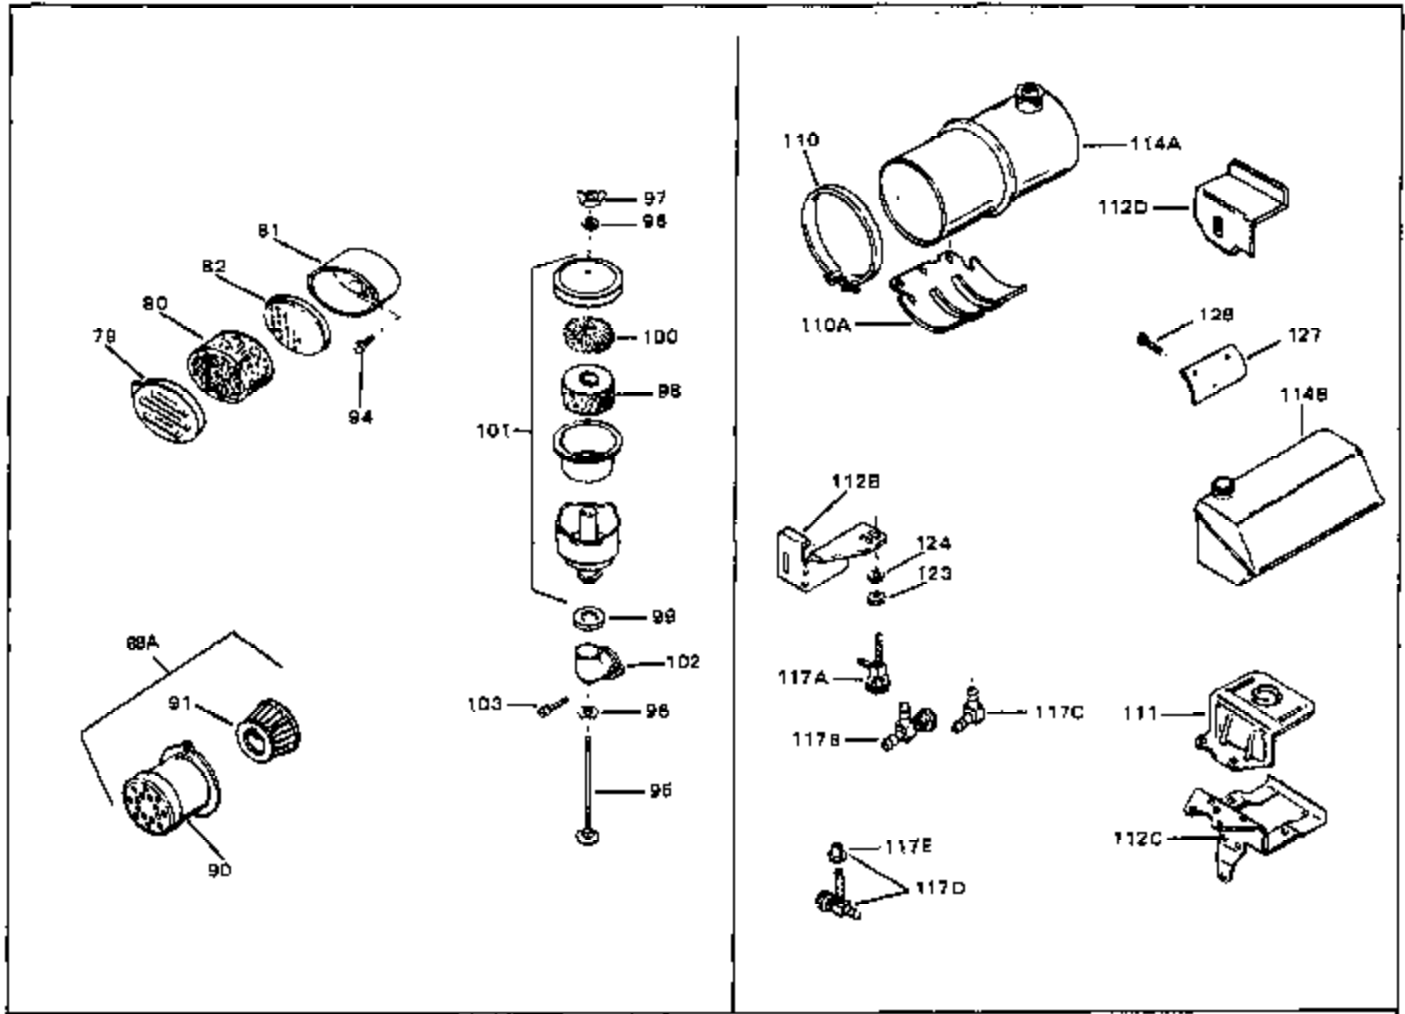

Ref #	Part Number	Qty	Description
88A	730164	0	Cleaner Assy., Air (Paper)
90	31715	0	Body, Air cleaner
91	30727	0	Element, Air cleaner
94	28820	0	Screw
123	29752	0	Nut
134	33172	0	Cover, Muffler
135	33171	0	Screen, Muffler
136	650578	0	Screw
156	26754	0	Gasket, Exhaust
157	30063	0	Screw
157	650454	0	Screw, Fil. flex hd. 1/4-20 x 3/4
158	730163	0	Muffler Adapter Kit