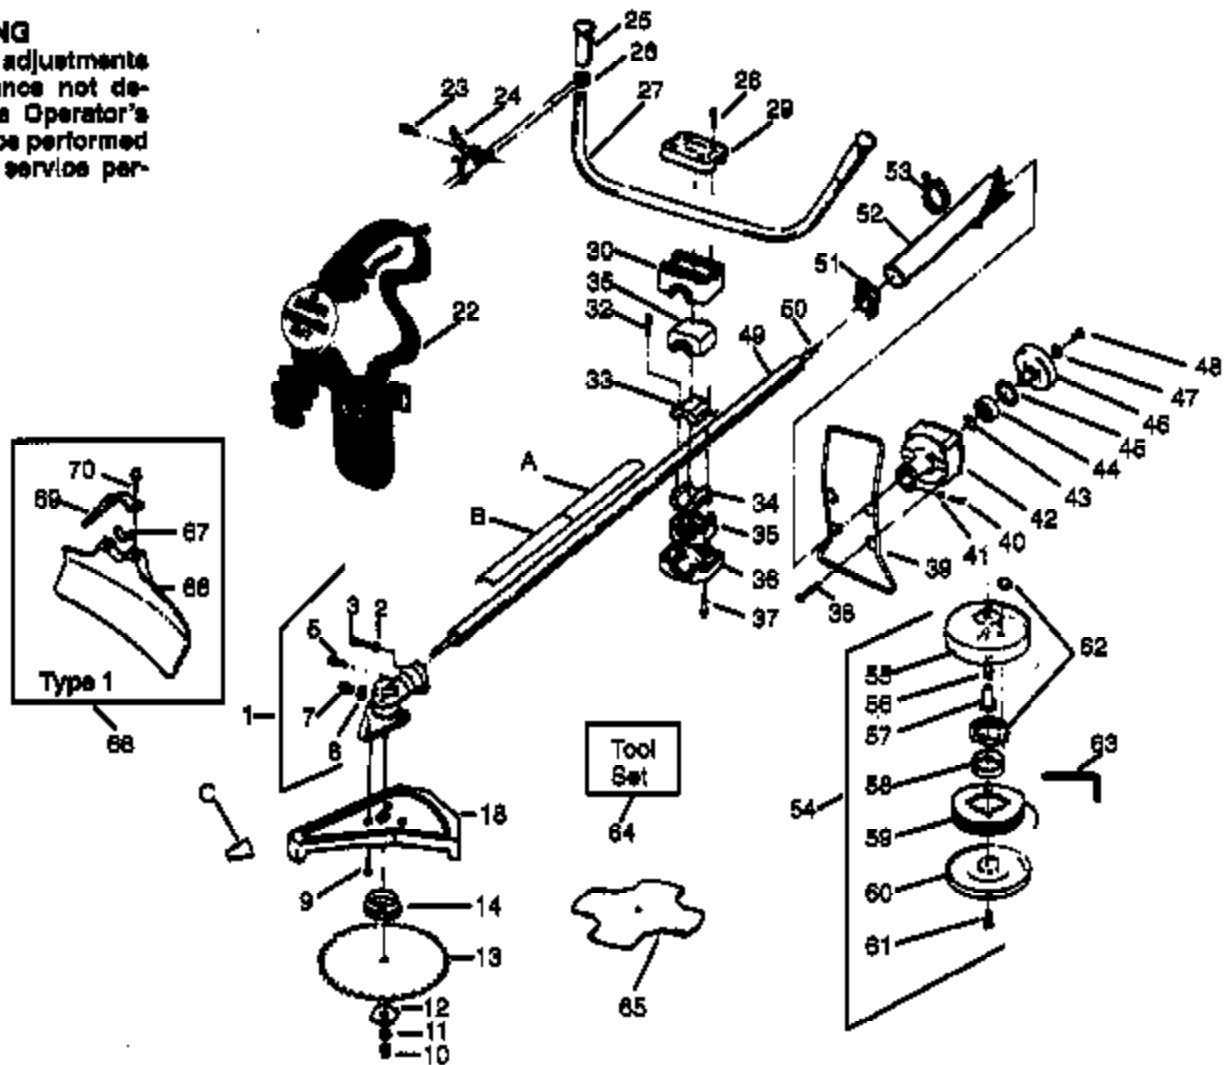

WARNING

All repairs, adjustments and maintenance not described in the Operator's Manual must be performed by qualified service personnel.

Ref #	Part Number	Qty	Description
1	530094141		Gear Case Ass'y.
2	530094449		Lockwasher
3	530094199		Screw
5	530094201		Screw
7	530094202		Screw
8	530094203		Washer
9	530094487		Screw
10	530091596		Nut
11	530091595		Nut
12	530094151		Lower Adaptor
13	952701547		Brush Blade-10"
14	530094150		Upper Adaptor
18	530094496		YP200 Gas Trip Lever 4 of 10
22	530092117		Shield Ass'y. XR-200 & YP200 Type II;PP200 Type 1 CUTTING HEAD & DRIVE S
23	530094204		Shoulder Strap
24	530093957		Screw
25	530094172		Throttle Control
26	530094173		Handlebar Grip
27	530093992		Throttle Collar
28	530094169		Handlebar Ass'y. (Inc. #25 & 26)
29	530094162		Screw
30	530094163		Handlebar Clamp
32	530094170		Handlebar Clamp
33	530094165		Screw
34	530094166		Metal Fitting
35	530094167		Metal Fitting
36	530094164		Isolator
37	530094168		Handlebar Clamp
38	530093999		Bolt
39	530093995		Bolt
40	530094153		Wire Stand
41	530094154		Screw
42	530094152		Lock Washer
43	530094161		Clutch Case
44	530094159		Snap Ring
45	530094160		Bearing
46	530094156		Snap Ring
47	530094036		Clutch Drum
48	530094158		Washer
49	530094198		Bolt
50	530094144		Drive Shaft Hsg.
51	530094146		Drive Shaft
52	530093993		Bracket Ass'y.
53	530091426		Hip Pad
54	530093954		Tie Strap
55	530091656		Cutting Head Ass'y. (Inc. #55-63)
56	530091425		Hub
57	530091423		Line Saver
58	530091657		Drive Adaptor
59	952701526		Spring
60	530091424		Spool w/Line
61	530091662		Cover
62	530093602		Screw
63	530091663		Release Button (Inc. Lock Ring)
64	530093994		Hex Wrench
65	952701546		Tool Set
			Weed Blade-Optional