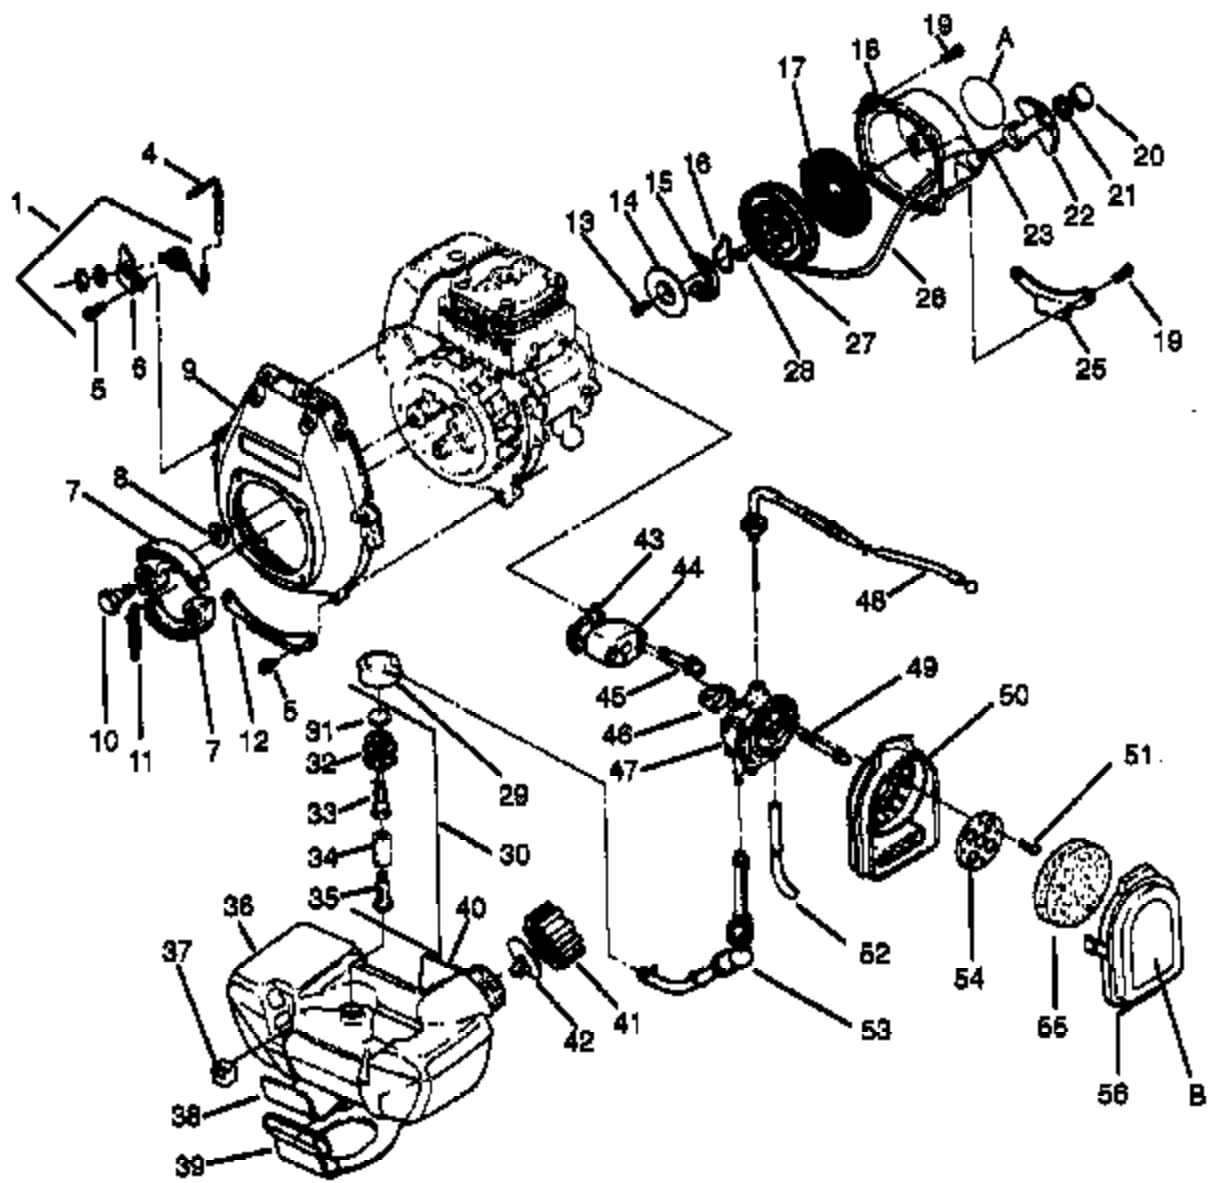

Ref #	Part Number	Qty	Description
1	530094087		Switch Stop
4	530094089		Lead Wire Switch
5	530094047		Screw
6	530094088		Bracket
7	530094038		Clutch Shoe
8	530094040		Washer
9	530094041		Crankcase./Fan Hsg. Ass'y. on Page 3)
10	530094037		Clutch Pin
11	530094039		Spring
12	530094064		Bracket
13	530094128		Screw
14	530094129		Cover
15	530094130		Recoil Pawl
16	530094131		Recoil Spring
17	530094134		Recoil Spring
18	530094032		Recoil Starter Ass'y. (Inc.13-17,23,26-28)
19	530094034		Screw
20	530094138		Cap
21	530094206		Washer
22	530094136		Handle
23	530094139		Guide
25	530094063		Bracket
26	530069232		Rope Kit
27	530094133		Recoil Reel
28	530094132		Spring
29	530094183		Tank Cap Strainer
30	530094061		Fuel Strainer Ass'y. (Inc. #31-35)
31	530094179		Filter
32	530094182		Tube
33	530094181		Clip
34	530094178		Element
35	530094180		Weight
36	530094058		Fuel Tank Ass'y. (Inc. #41 & 42)
37	530094065		Fuel Tank Damper
38	530094067		Fuel Tank Damper
39	530094066		Fuel Tank Band
40	530094068		Fuel Tank Damper
41	530094059		Tank Cap
42	530094060		Breather Cap
43	530094055		Gasket
44	530094054		Insulator
45	530094057		Screw
46	530094056		Gasket
47	530094053		Carb. Ass'y.
48	530094052		Throttle Cable
49	530094125		Screw
50	530094006		Air Cleaner Case
51	530094010		Screw
52	530094126		Line
53	530094196		Pump
54	530094009		Plate
55	530094008		Air Cleaner
56	530094007		Cap
A	530027046		YP200
A	530027152		XR-200 (Not a serviceable part)
A	530029147		PP200

YP200 Gas Engine, 7 of 10
EXTERIOR POWER UNIT