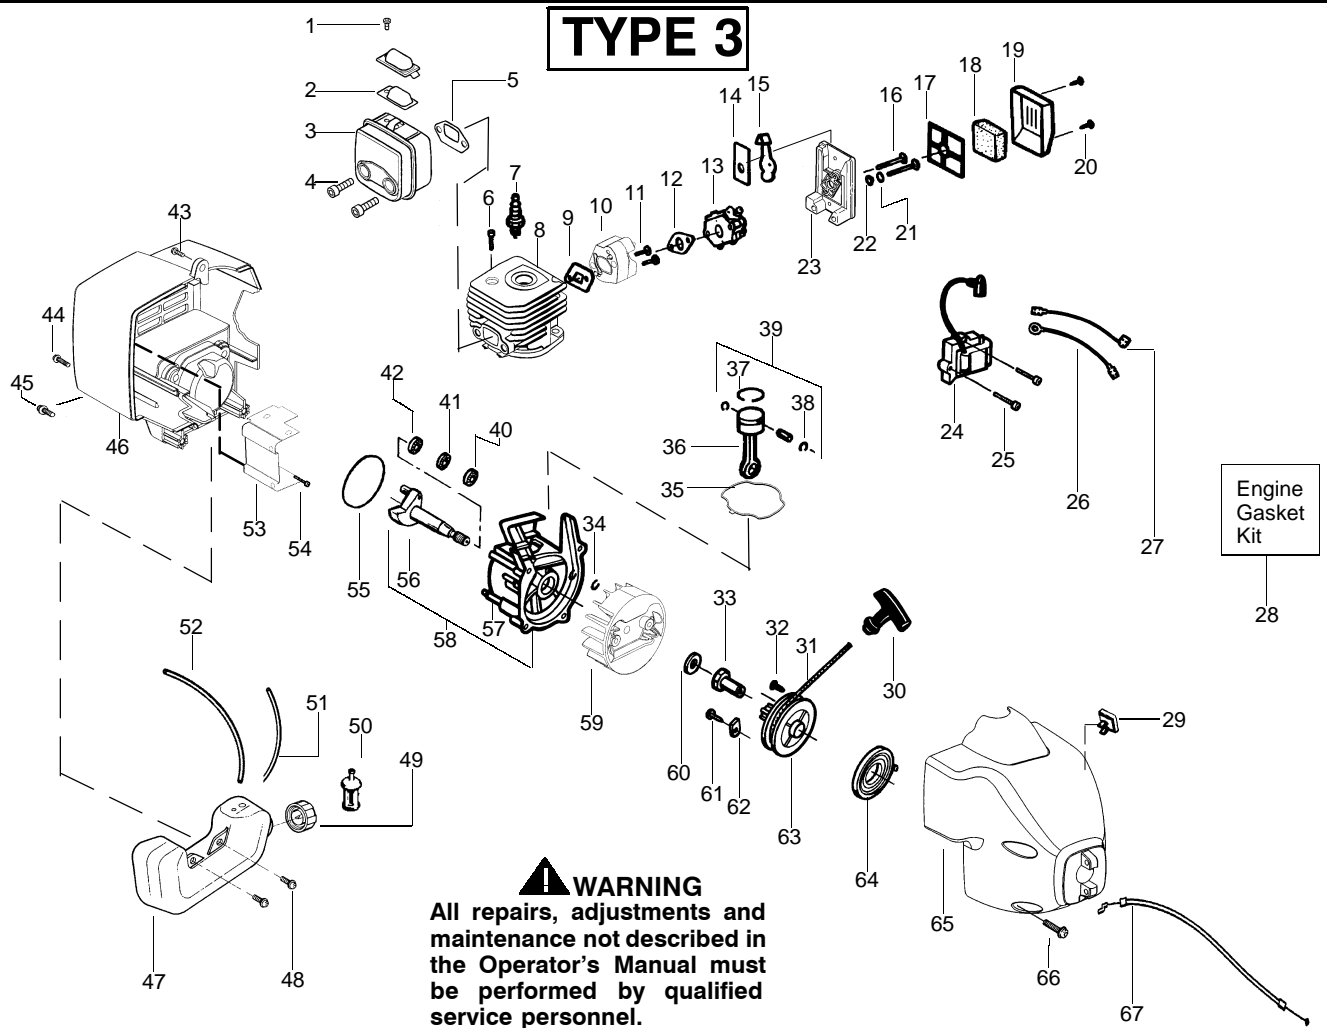

Ref.	Part No.	Description	Ref.	Part No.	Description	Ref.	Part No.	Description
1.	530015241	Screw-screen	26.	530054448	Assy-Ground Wire	49.	530014347	Assy-Fuel Cap
2.	530071544	Kit-Spark Arrestor	27.	530054449	Assy-Lead Wire	50.	530095646	Assy-Fuel Pickup
3.	530071672	Kit-Muffler (incl. 1,2,4,5)	28.	530071363	Kit-Engine Gasket (Incl. 5,9,12,35,55)	51.	530069247	Fuel Line (Small)
4.	530016338	Bolt-Muffler	29.	530069572	Kit-Switch-Off/On	52.	530069216	Fuel Line (Large)
5.	530071363	Gasket-Muffler (kit)	30.	530027569	Handle-Starter	53.	530055351	Shield-Heat
6.	530015953	Screw-Cylinder	31.	530071325	Kit-Rope	54.	530015805	Screw-Heat Shield
7.	952030249	Spark Plug (RCJ-6Y)	32.	530016326	Screw	55.	530071363	O-ring-C'case(kit)
8.	530071668	Kit-Cylinder	33.	530027953	Coupling-Drive	56.	530012413	Assy-Crankshaft
9.	530071363	Gasket-Cyl/Carb.(kit)	34.	530015941	Ret. Ring/C'shaft	57.	530012510	Assy-Crankcase (Incl. 40-42)
10.	530056404	Carb. Adapter	35.	530071363	Seal-Cylinder(kit)	58.	530071670	Assy-C'case/C'shaft (Incl. 34,56,57)
11.	530016309	Screw-Carb Adptr.	36.	530069945	Assy-Connecting Rod	59.	530069886	Assy-Flywheel
12.	530071363	Gasket-Carb.(kit)	37.	530055120	Ring-Piston	60.	530015828	Washer-Flat
13.	530071628	Kit-Carb. Ass'y. (C1U-W10B)	38.	530015162	Retainer-Piston Pin	61.	530015775	Screw-Pulley
14.	530038747	Choke Plate	39.	530071357	Kit-Piston (Incls. 37,38 & Pin)	62.	530053985	Retainer-Pulley
15.	530035499	Choke Shutter	40.	530055728	Bearing-Outer	63.	530071324	Kit-Starter Pulley (Incl. 32)
16.	530016353	Screw-Carburetor	41.	530071615	Seal-C'case	64.	530042086	Spring-Starter
17.	530036569	Filter Support Plate	42.	530032125	Bearing-Inner	65.	530056716	Assy.-Fan Hsg.
18.	530036575	Air Filter Foam	43.	530015886	Screw-Shd/Fan Hsg	66.	530015810	Screw
19.	530054414	Air Filter Cover	44.	530015810	Screw	67.	530055546	Assy-Throttle Cable
20.	530015892	Screw-Air Box	45.	530015880	Screw			
21.	530015852	Choke Spacer	46.	530056710	Rear Shroud			
22.	530015254	Washer	47.	530049296	Assy-Fuel Tank (incl. cap,lines,filter)			
23.	530052431	Air Box	48.	530016379	Retainer-Tank			
24.	530039211	Ignition Module						
25.	530016357	Screw-Ignit. Module						

✓ = NEW PART NUMBER FOR THIS IPL
* = REFER TO THE SERVICE REFERENCE INDICATED FOR MORE INFORMATION. (LOCATED AT END OF IPL)