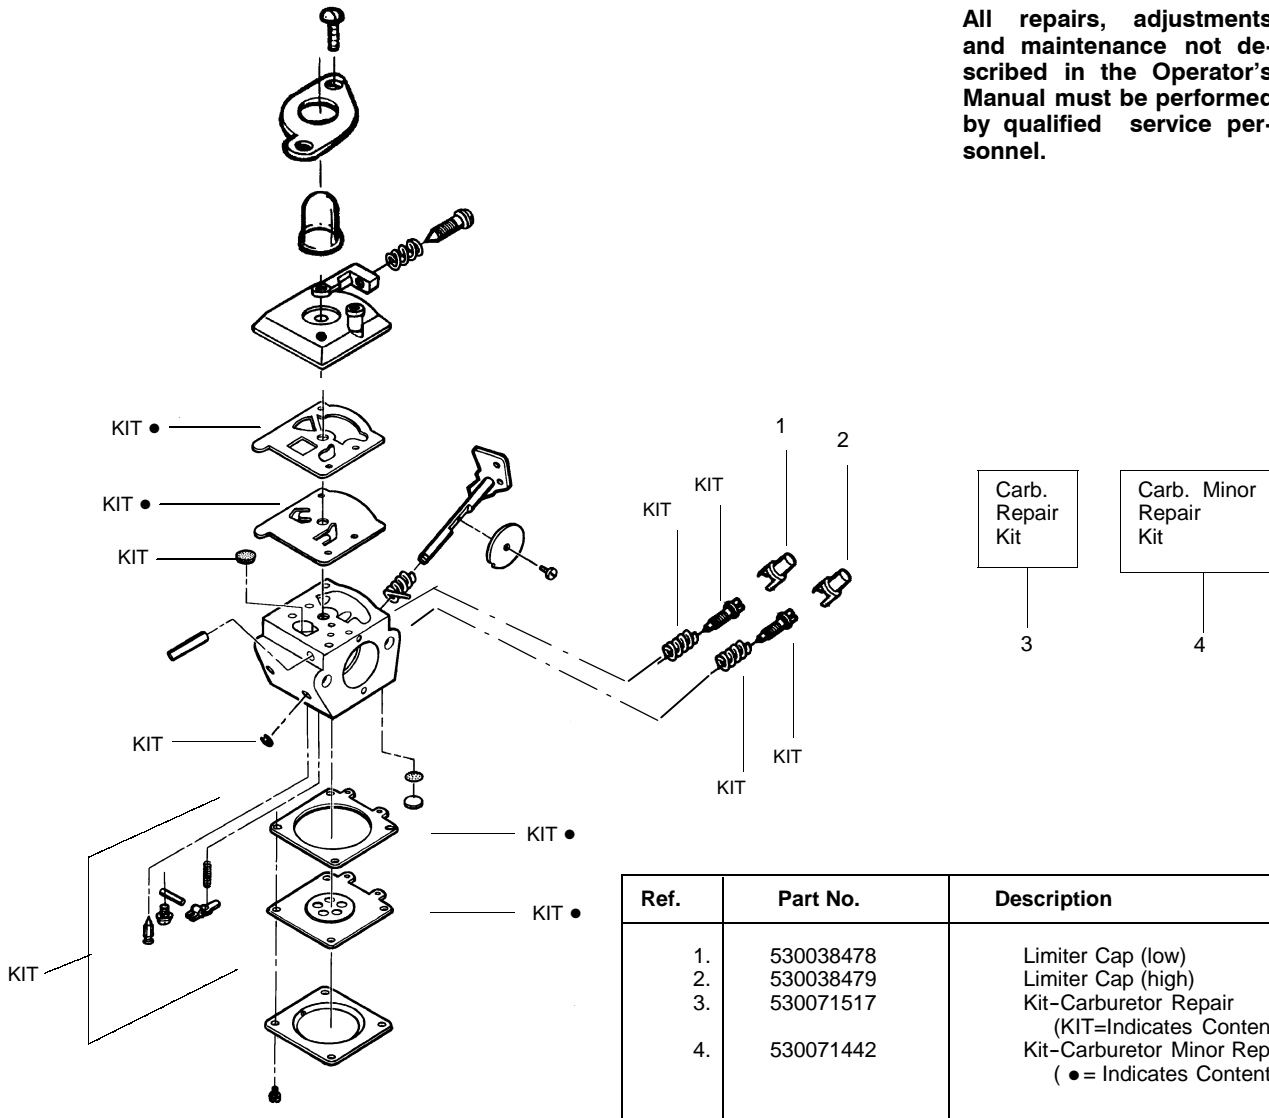

Carburetor Assembly #530071443 (C1U-W10)

⚠ WARNING
All repairs, adjustments and maintenance not described in the Operator's Manual must be performed by qualified service personnel.

Ref.	Part No.	Description
1.	530038478	Limiter Cap (low)
2.	530038479	Limiter Cap (high)
3.	530071517	Kit-Carburetor Repair (KIT=Indicates Contents)
4.	530071442	Kit-Carburetor Minor Repair (● = Indicates Contents)

Kit - Carburetor Assembly No. 530071628 - C1U-W10B

Note: No Repair kits are available for this carburetor, please order the complete assembly part number 530-071628 (C1U-W10B)

✓ = NEW PART NUMBER FOR THIS IPL

★ = REFER TO THE SERVICE REFERENCE INDICATED FOR MORE INFORMATION. (LOCATED AT END OF IPL)