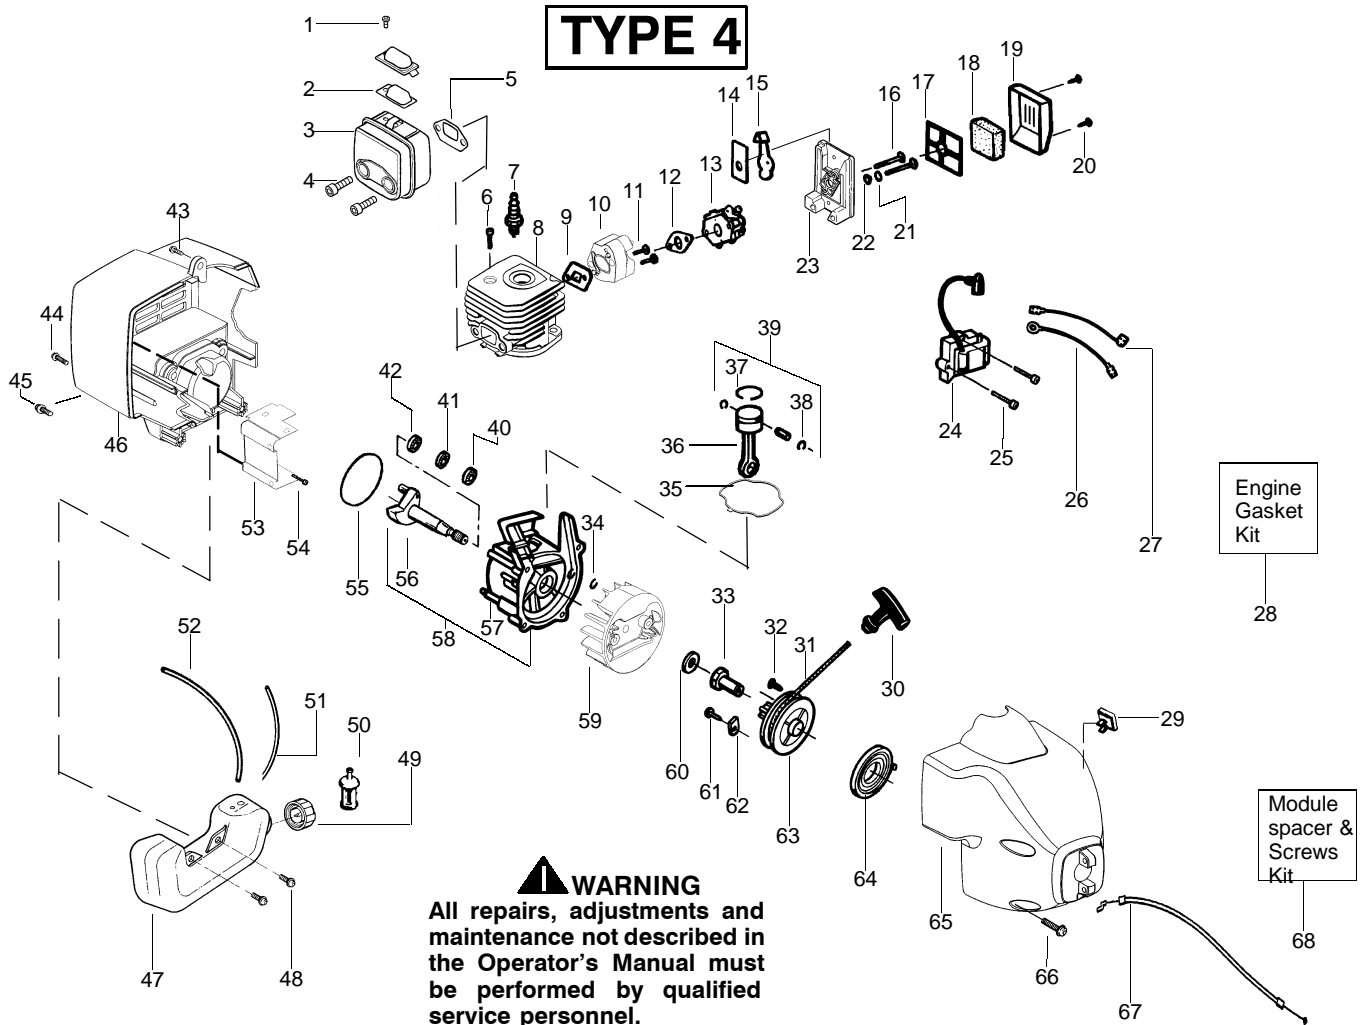

Ref.	Part No.	Description	Ref.	Part No.	Description	Ref.	Part No.	Description
1.	530015241	Screw-screen	26.	530054448	Assy-Ground Wire	49.	530014347	Assy-Fuel Cap
2.	530071544	Kit-Spark Arrestor	27.	530054449	Assy-Lead Wire	50.	530095646	Assy-Fuel Pickup
3.	530071672	Kit-Muffler (incl.1,2,4,5)	28.	530071363	Kit-Engine Gasket (Incl. 5,9,12,35,55)	51.	530069247	Fuel Line (Small)
4.	530016338	Bolt-Muffler	29.	530069572	Kit-Switch-Off/On	52.	530069216	Fuel Line (Large)
5.	530071363	Gasket-Muffler (kit)	30.	530027569	Handle-Starter	53.	530055351	Shield-Heat
6.	530015953	Screw-Cylinder	31.	530071325	Kit-Rope	54.	530015805	Screw-Heat Shield
7.	952030249	Spark Plug (RCJ-6Y)	32.	530016326	Screw	55.	530071363	O-ring-C'case(kit)
8.	530071668	Kit-Cylinder	33.	530027953	Coupling-Drive	56.	530012413	Assy-Crankshaft
9.	530071363	Gasket-Cyl/Carb.(kit)	34.	530015941	Ret. Ring/C'shaft	57.	530012510	Assy-Crankcase (Incl. 40-42)
10.	530057635	Carb. Adapter	35.	530071363	Seal-Cylinder(kit)	58.	530071670	Assy-C'case/C'shaft (Incl. 34,56,57)
11.	530016309	Screw-Carb Adptr.	36.	530069945	Assy-Connecting Rod	59.	530069886	Assy-Flywheel
12.	530071363	Gasket-Carb.(kit)	37.	530055120	Ring-Piston	60.	530015828	Washer-Flat
13.	530071628	Kit-Carb. Ass'y. (C1U-W10B)	38.	530015162	Retainer-Piston Pin	61.	530015775	Screw-Pulley
14.	530038747	Choke Plate	39.	530071357	Kit-Piston (Incls. 37,38 & Pin)	62.	530053985	Retainer-Pulley
15.	530035499	Choke Shutter	40.	530055728	Bearing-Outer	63.	530071324	Kit-Starter Pulley (Incl. 32)
16.	530016393	Screw-Carburetor	41.	530071615	Seal-C'case	64.	530042086	Spring-Starter
17.	530036569	Filter Support Plate	42.	530032125	Bearing-Inner	65.	530056716	Assy.-Fan Hsg.
18.	530036575	Air Filter Foam	43.	530016349	Screw-Shd/Fan Hsg	66.	530015810	Screw
19.	530054414	Air Filter Cover	44.	530015810	Screw	67.	530055546	Assy-Throttle Cable
20.	530015892	Screw-Air Box	45.	530016349	Screw	68.	530071731	Kit-Module Spacer & Screws
21.	530015852	Choke Spacer	46.	530056710	Rear Shroud			
22.	530015254	Washer	47.	530049296	Assy-Fuel Tank (incl. cap,lines,filter)			
23.	530052431	Air Box	48.	530016379	Retainer-Tank			
24.	530039211	Ignition Module						
25.	530016357	Screw-Ignit. Module						

✓ = NEW PART NUMBER FOR THIS IPL   ★ = REFER TO THE SERVICE REFERENCE INDICATED FOR MORE INFORMATION. (LOCATED AT END OF IPL)