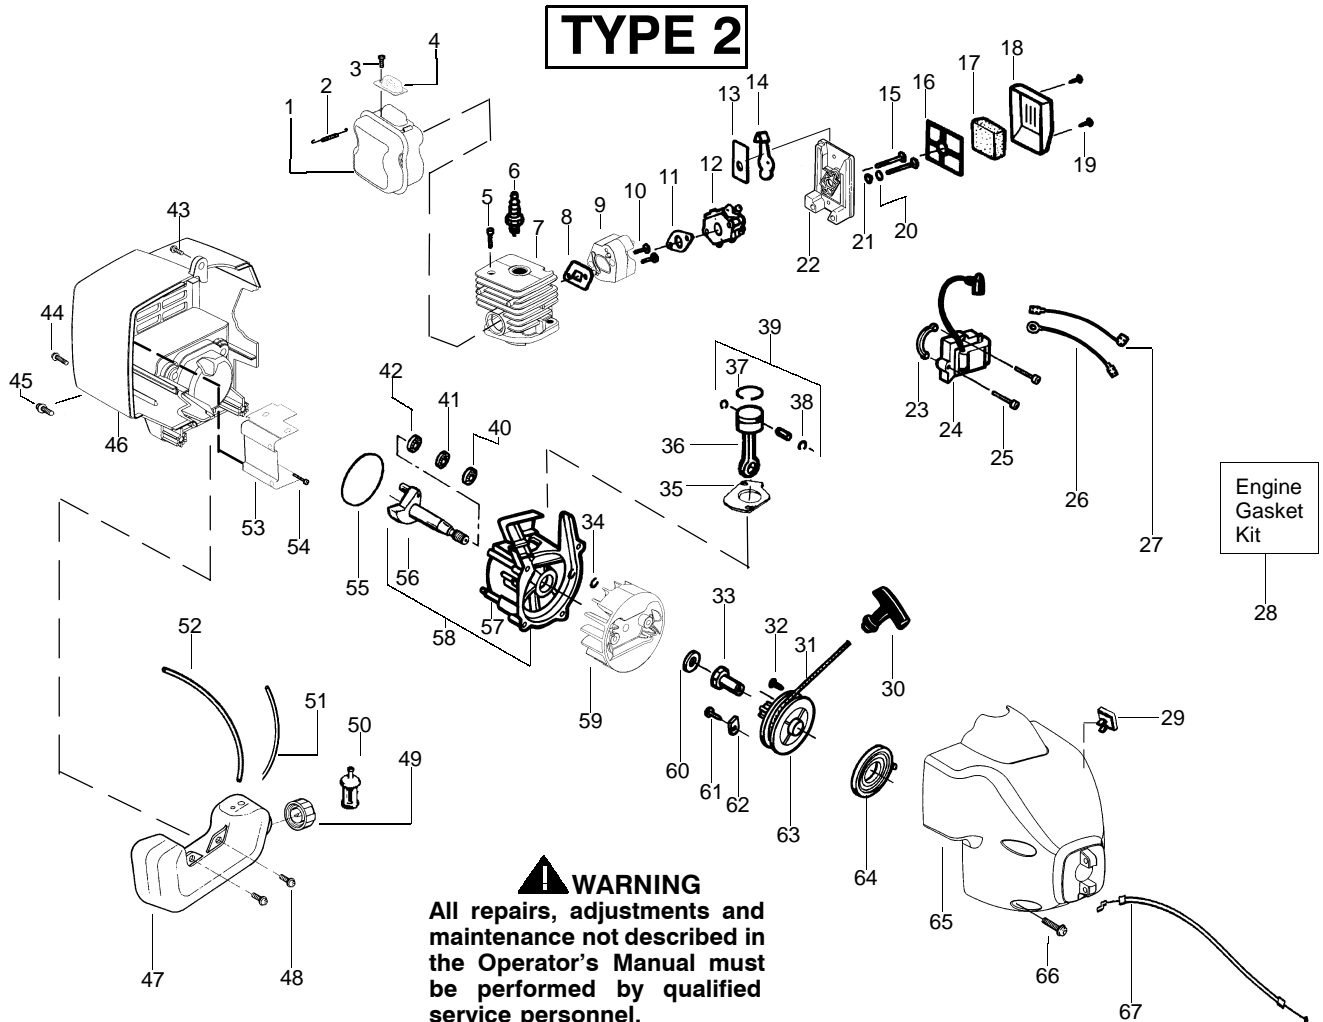

Ref.	Part No.	Description	Ref.	Part No.	Description	Ref.	Part No.	Description
1.	530071362	Kit-Muffler (incl.2,3,4)	26.	530054448	Assy-Ground Wire	49.	530014347	Assy-Fuel Cap
2.	530042088	Muffler Spring	27.	530054449	Assy-Lead Wire	50.	530095646	Assy-Fuel Pickup
3.	530015241	Screw-screen	28.	530071363	Kit-Engine Gasket (Incl. 8,11,35,55)	51.	530069247	Fuel Line (Small)
4.	530071361	Screen-Spark Arrestor	29.	530069572	Kit-Switch-Off/On	52.	530069216	Fuel Line (Large)
5.	530015953	Screw-Cylinder	30.	530027569	Handle-Starter	53.	530055351	Shield-Heat
6.	952030249	Spark Plug (RCJ-6Y)	31.	530071325	Kit-Rope	54.	530015805	Screw-Heat Shield
7.	530071359	Kit-Cylinder	32.	530016326	Screw	55.	530071363	O-ring-C'case
8.	530071363	Gasket-Cylinder/Carb.	33.	530027953	Coupling-Drive	56.	530012413	Assy-Crankshaft
9.	530056404	Carb. Adapter	34.	530015941	Ret. Ring/C'shaft	57.	530012491	Assy-Crankcase (Incl. 40-42)
10.	530016014	Screw-Carb Adptr.	35.	530071363	Gasket-Cylinder	58.	530071337	Assy-C'case/C' shaft (Incl. 34,56,57)
11.	530071363	Gasket-Carb.	36.	530069945	Assy-Connecting Rod	59.	530069886	Assy-Flywheel
12.	---	Kit-Carb. Ass'y. (C1U-W10) (C1U-W10B)	37.	530055120	Ring-Piston	60.	530015828	Washer-Flat
13.	530038747	Choke Plate	38.	530015162	Retainer-Piston Pin	61.	530015775	Screw-Pulley
14.	530035499	Choke Shutter	39.	530071357	Kit-Piston (Incls. 37,38 & Pin)	62.	530053985	Retainer-Pulley
15.	530016353	Screw-Carburetor	40.	530055728	Bearing-Outer	63.	530071324	Kit-Starter Pulley (Incl. 32)
16.	530036569	Filter Support Plate	41.	530071615	Seal-C'case	64.	530042086	Spring-Starter
17.	530036575	Air Filter Foam	42.	530032125	Bearing-Inner	65.	530056716	Assy.-Fan Hsg.
18.	530054414	Air Filter Cover	43.	530015886	Screw-Shd/Fan Hsg	66.	530015810	Screw
19.	530015892	Screw-Air Box	44.	530015810	Screw	67.	530055546	Assy-Throttle Cable
20.	530015852	Choke Spacer	45.	530015880	Screw			
21.	530015254	Washer	46.	530056710	Rear Shroud			
22.	530052431	Air Box	47.	530049296	Assy-Fuel Tank (incl. cap,lines,filter)			
23.	530036145	Spacer-Ignit. Module	48.	530016379	Retainer-Tank			
24.	530039211	Ignition Module						
25.	530015954	Screw-Ignit. Module						

✓ = NEW PART NUMBER FOR THIS IPL

★ = REFER TO THE SERVICE REFERENCE INDICATED FOR MORE INFORMATION. (LOCATED AT END OF IPL)