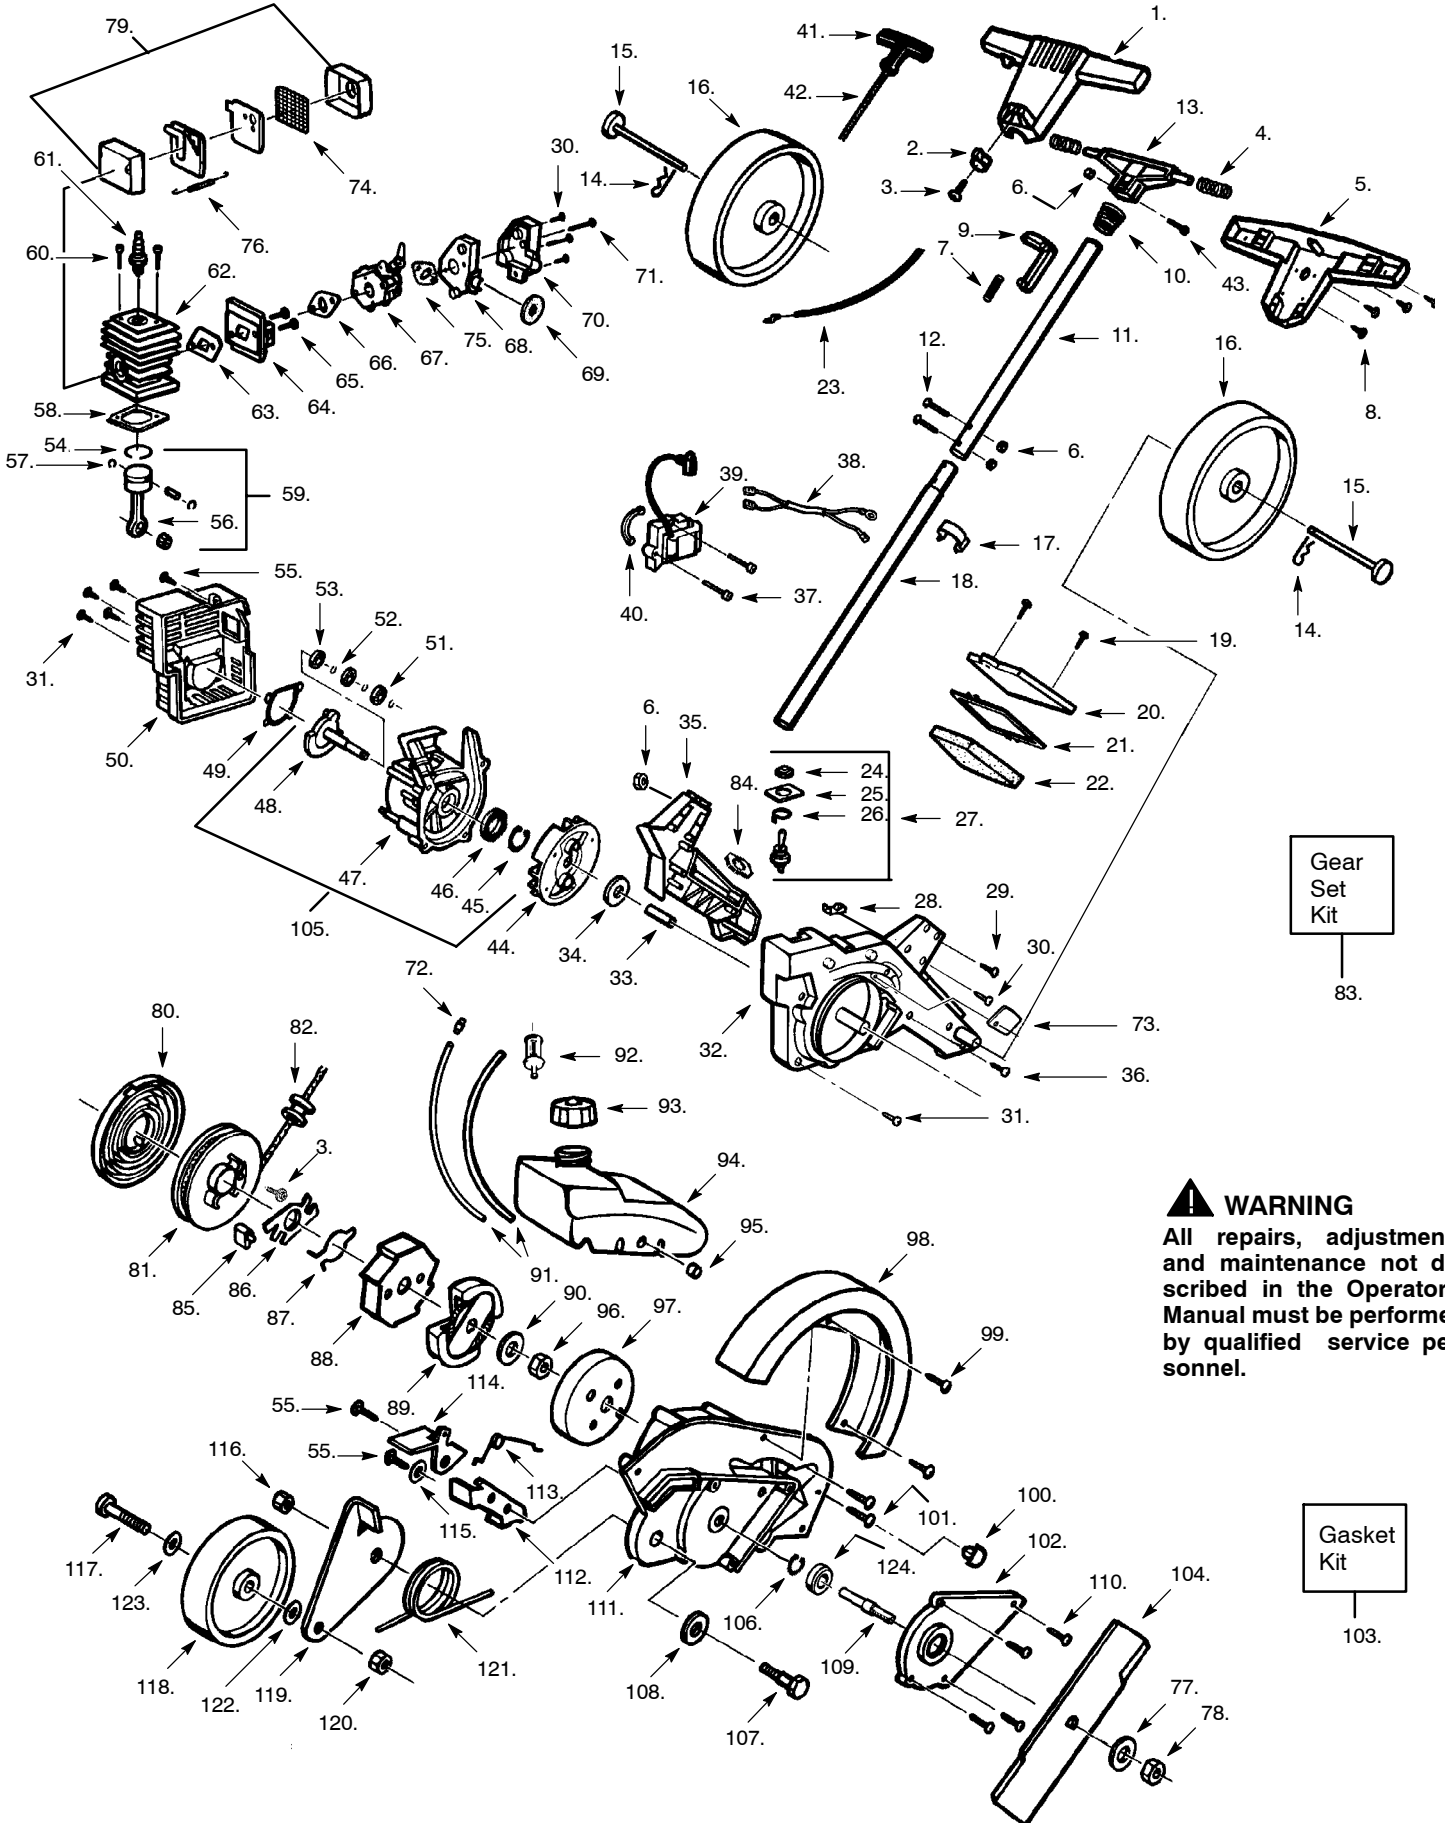

PARTS LIST NO. 530068918		WEED EATER® PARTS LIST	MODEL(s) GE21 Edger (N. Am. Non-Calif & Australia)
DATE 08/19/03	REPLACES 530068918-11/25/02		Note: Illustration may differ from actual model due to design changes

Gear Set Kit
83.

⚠ WARNING
All repairs, adjustments and maintenance not described in the Operator's Manual must be performed by qualified service personnel.

Gasket Kit
103.

PARTS LIST NO. 530068918		WEED EATER® PARTS LIST	MODEL(s) GE21 Edger (N. Am. Non-Calif & Australia)
DATE 08/19/03	REPLACES 530068918- 11/25/02		Note: Illustration may differ from actual model due to design changes

Carburetor Assembly

WT-242 - #530035328

WT-308 - #530069654

Gasket/Dia.
Repair Kit

12

Carburetor
Repair
Kit

13

Ref.	Part No.	Description
Type 1 & 2		
1.	530035164	Pump Gasket
2.	530035166	Pump Diaphragm
3.	530035178	Fuel Inlet Screen
4.	530035162	Welch Plug
5.	530035139	Metering Lever Spring
6.	530035250	Metering Pin
7.	530035106	Inlet Needle Valve
8.	530035236	Metering Lever Pin Screw
9.	530035031	Metering Lever
10.	530035320	Metering Diaphragm Gasket
11.	530035014	Metering Diaphragm
12.	530035313	Gasket/Diaphragm Kit (Incl. 1, 2, 10 & 11)
13.	530035312	Carburetor Repair Kit WT-242 (Includes 1-12)
	530069658	WT-308 (●Indicates Contents)