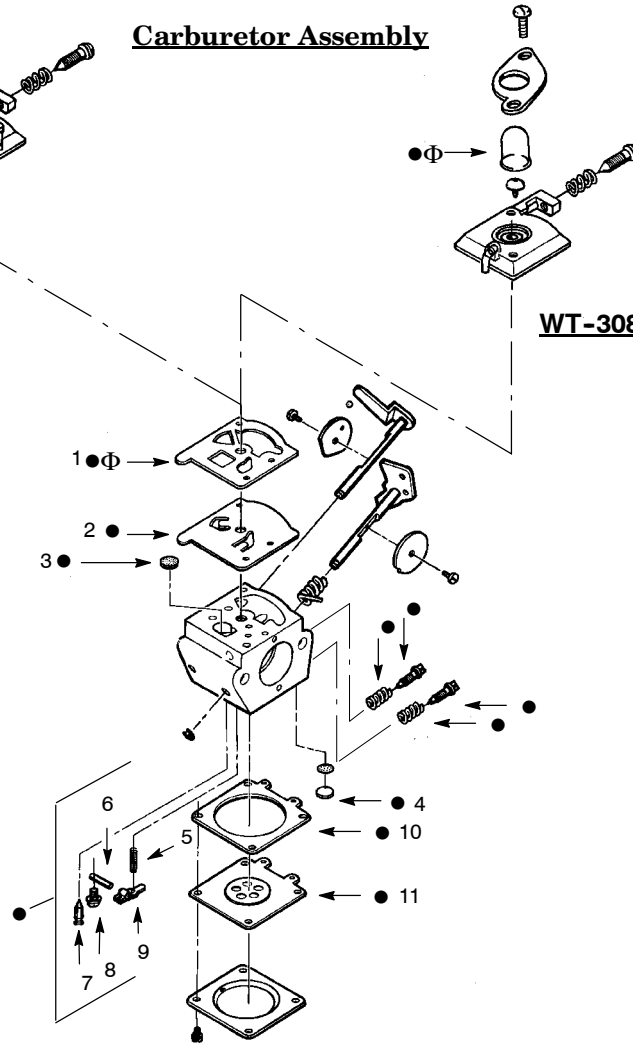

Carburetor Assembly

WT-242 - #530035328

WT-308 - #530069654

Gasket/Dia.
Repair Kit

12

Carburetor
Repair
Kit

13

Ref.	Part No.	Description
Type 1 & 2		
1.	530035164	Pump Gasket
2.	530035166	Pump Diaphragm
3.	530035178	Fuel Inlet Screen
4.	530035162	Welch Plug
5.	530035139	Metering Lever Spring
6.	530035250	Metering Pin
7.	530035106	Inlet Needle Valve
8.	530035236	Metering Lever Pin Screw
9.	530035031	Metering Lever
10.	530035320	Metering Diaphragm Gasket
11.	530035014	Metering Diaphragm
12.	530035313	Gasket/Diaphragm Kit (Incl. 1, 2, 10 & 11)
13.	530035312	Carburetor Repair Kit WT-242 (Includes 1-12)
	530069658	WT-308 (●Indicates Contents)