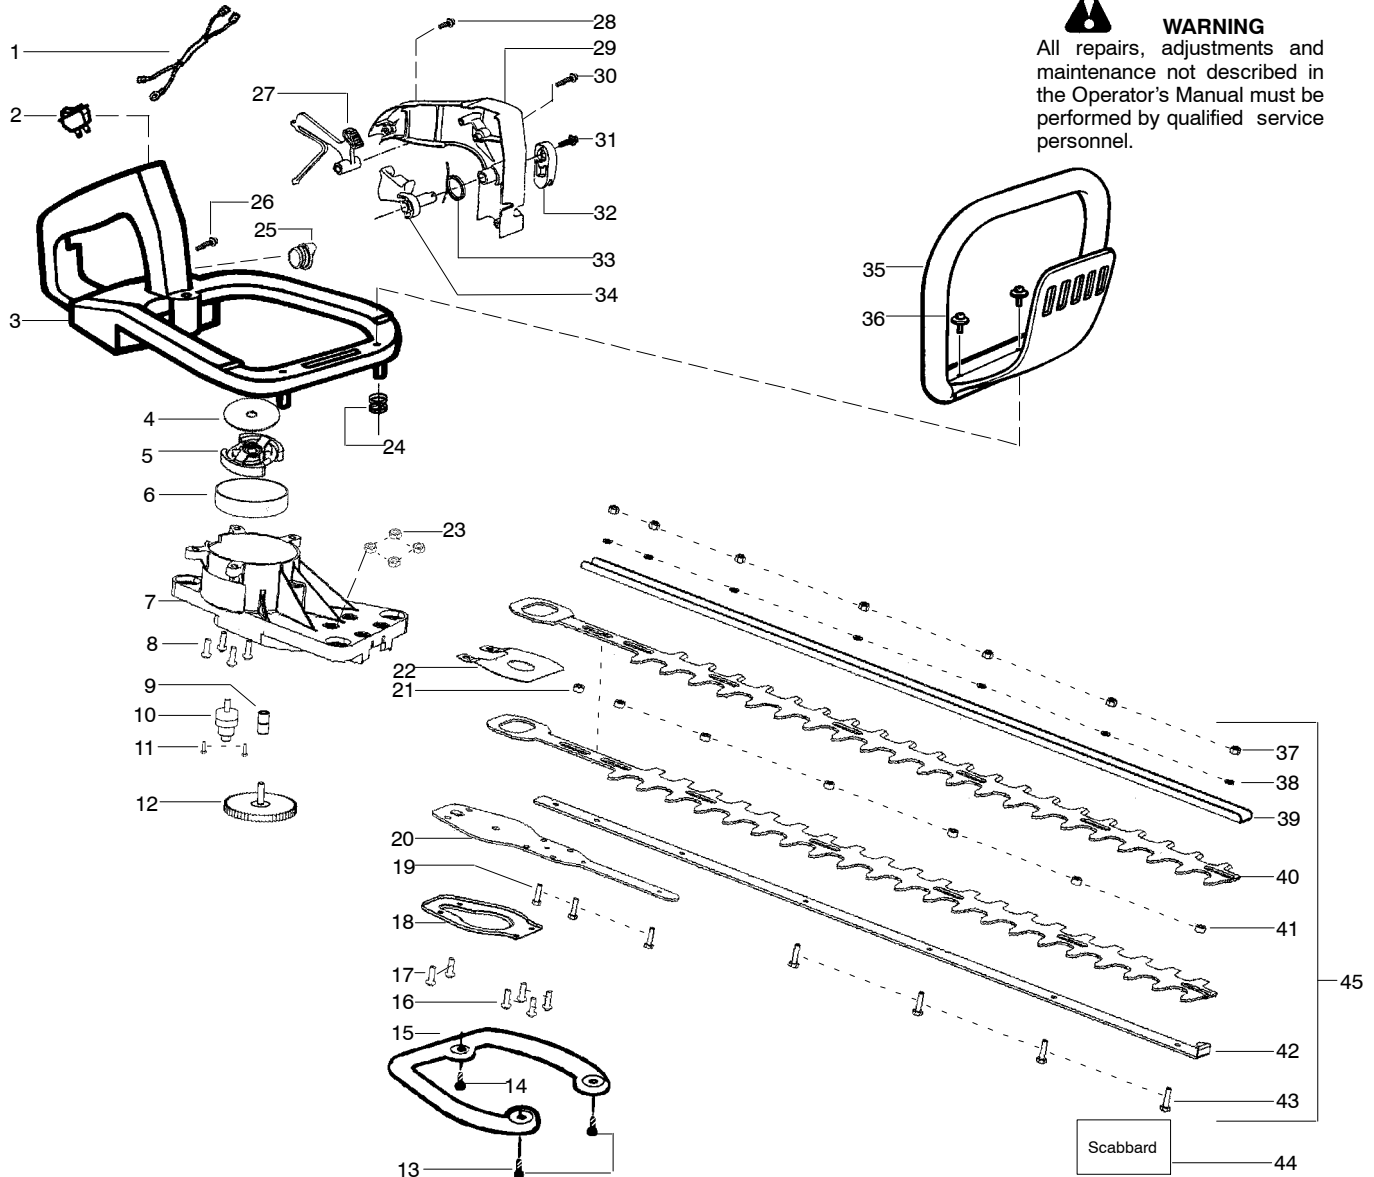

WARNING

All repairs, adjustments and maintenance not described in the Operator's Manual must be performed by qualified service personnel.

Ref.	Part No.	Description	Ref.	Part No.	Description
1.	530054133	Assy-Leadwire/Switch (Incl.#2)	25.	530014871	Assy-Fuel Cap
2.	530029954	Switch-Ignition	26.	530016406	Screw
3.	530071656	Assy-Rear Handle & Tank	27.	530053900	Lockout-Throttle
4.	530015611	Washer-Clutch	28.	530015934	Screw
5.	530071803	Kit-Clutch Assy.	29.	545008001	Kit-Handle Cover
6.	530150583	Assy-Drum	30.	530015940	Screw
7.	530071994	Assy-Gear Box (incl.# 9,10,11,16,17)	31.	530015775	Screw
8.	530015886	Screw	32.	530057818	Lever-Trigger
9.	530016013	Bearing-Gear	33.	530036123	Spring-Trigger
10.	530096258	Assy-Pinion	34.	530053884	Trigger
11.	530015805	Screw	35.	530094992	Handle-Front
12.	530096338	Assy-Gear	36.	530015955	Screw
13.	530015934	Screw	37.	530016478	Nut (Qty. 7)
14.	530015849	Screw	38.	545053101	Lockwasher (Qty. 7)
15.	530036046	Plate-Isolator	39.	530044954	Bar-Top
16.	530016472	Screw	40.	530096334	Blade-reciprocating (Qty. 2)
17.	530015940	Screw	41.	530150580	Spacer (Qty. 6)
18.	530029916	Cover-Gear Box Plate	42.	530044953	Bar-Bottom
19.	530016476	Screw	43.	530016477	Screw (Qty. 4)
20.	530150582	Plate-Bearing	44.	530031193	Scabbard-Blade
21.	545047301	Spacer (Qty. 1)	45.	545006010	Kit-Blade Assy. (Incl. 19,20,21,37,38,39,40,41,42,43)
22.	545047401	Spacer-Plate			
23.	545009101	Nut			
24.	530029946	Spring			

✓ = NEW PART NUMBER FOR THIS IPL

★ = REFER TO THE SERVICE REFERENCE INDICATED FOR MORE INFORMATION. (LOCATED AT END OF IPL)