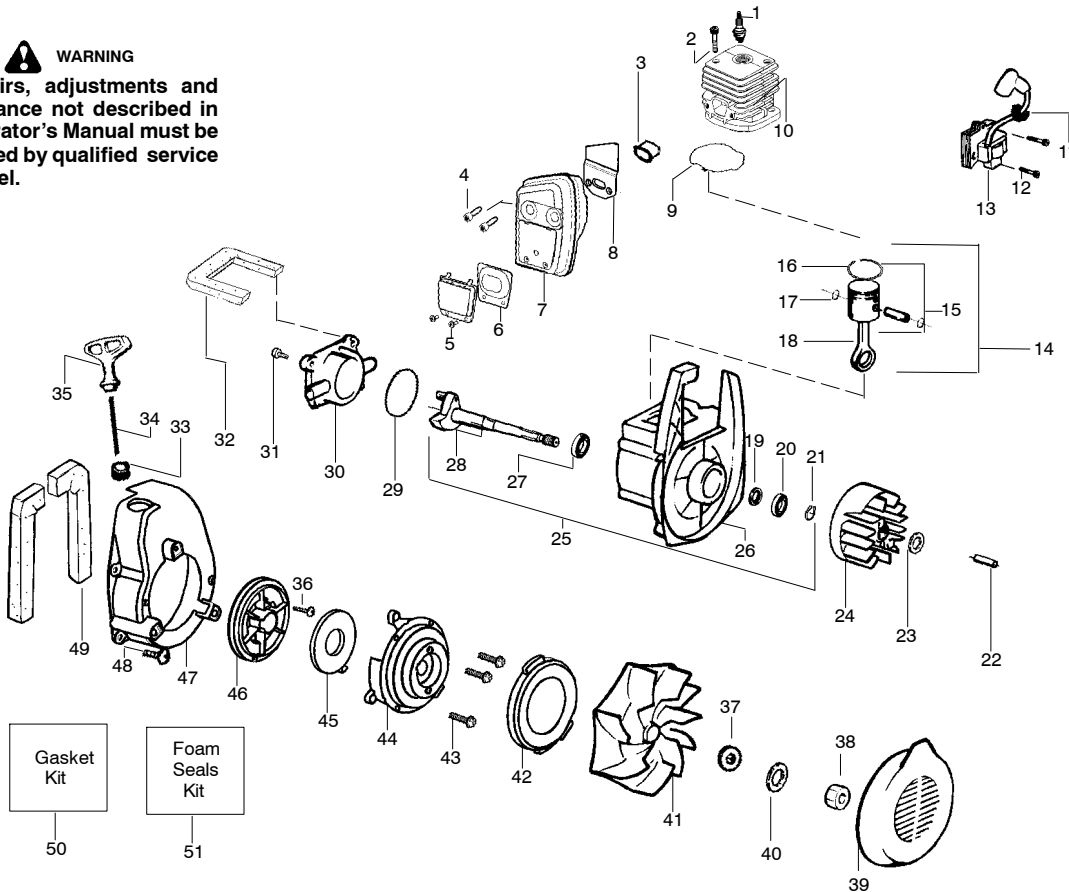

**WARNING**

All repairs, adjustments and maintenance not described in the Operator's Manual must be performed by qualified service personnel.

Ref.	Part No.	Description	Ref.	Part No.	Description
1.	530071459	Air Dam (kit)	21.	530049617	Guide- Starter Rope
2.	530071458	Gasket- Adapter (kit)	22.	530056685-01	Shroud-LH
3.	530035561	Carburetor Adaptor	23.	530036792	Isolator-Crankcase
4.	530016309	Screw	24.	530049491	Assy-Fuel Tank
5.	530071458	Gasket-Carburetor (kit)	25.	530049527	Gasket-Fuel Tank
6.	---	Kit-Carb Ass'y.	26.	530049386	Fuel Cap w/Retainer
	530071632	Zama-(C1Q-W11C)	27.	530023877	Fitting-Fuel Line
	530071775	Walbro-(WT-606)	28.	530049656	Grommet-Shroud
7.	530056629	Air Box	29.	530069247	Kit-Line Carb/Purge
8.	530015849	Screw-Carb.	30.	530069216	Kit-Line Tank/Purge
9.	530049383	Filter-Air	31.	530095646	Assy-Fuel Pick-up
10.	530056581	Cover-Air Filter	32.	530071459	Grommet-Fuel line (kit)
11.	530016349	Screw	33.	530095593	Tube-Blower
12.	530056641	Guard-Muffler			
13.	530095469	Handle			
14.	530015886	Screw			
15.	530049323	Isolator		Not Shown	
16.	530071459	Foam 25.4mm (kit)			
17.	530015197	Nut			
18.	530016322	Knob-Blower	530165291-01		Operator Manual
19.	530071458	Tape-Reflector (kit)	530057866		Warning Decal
20.	530056684-01	Shroud-RH	530057215		Decal-Start Inst.

PARTS LIST NO. 530165419-01		<b>WEED EATER® PARTS LIST</b>	MODEL(s) B1750LE
DATE 7/21/04	NEW		PAGE NO. 2
<b>Note:</b> Illustration may differ from actual model due to design changes			

**WARNING**

All repairs, adjustments and maintenance not described in the Operator's Manual must be performed by qualified service personnel.

✓ = NEW PART NUMBER FOR THIS IPL

\* = REFER TO THE SERVICE REFERENCE INDICATED FOR MORE INFORMATION. (LOCATED AT END OF IPL)

PARTS LIST NO. 530165419-01		<b>WEED EATER® PARTS LIST</b>	MODEL(s) B1750LE
DATE 7/21/04	NEW		NOTE: Illustration may differ from actual model due to design changes