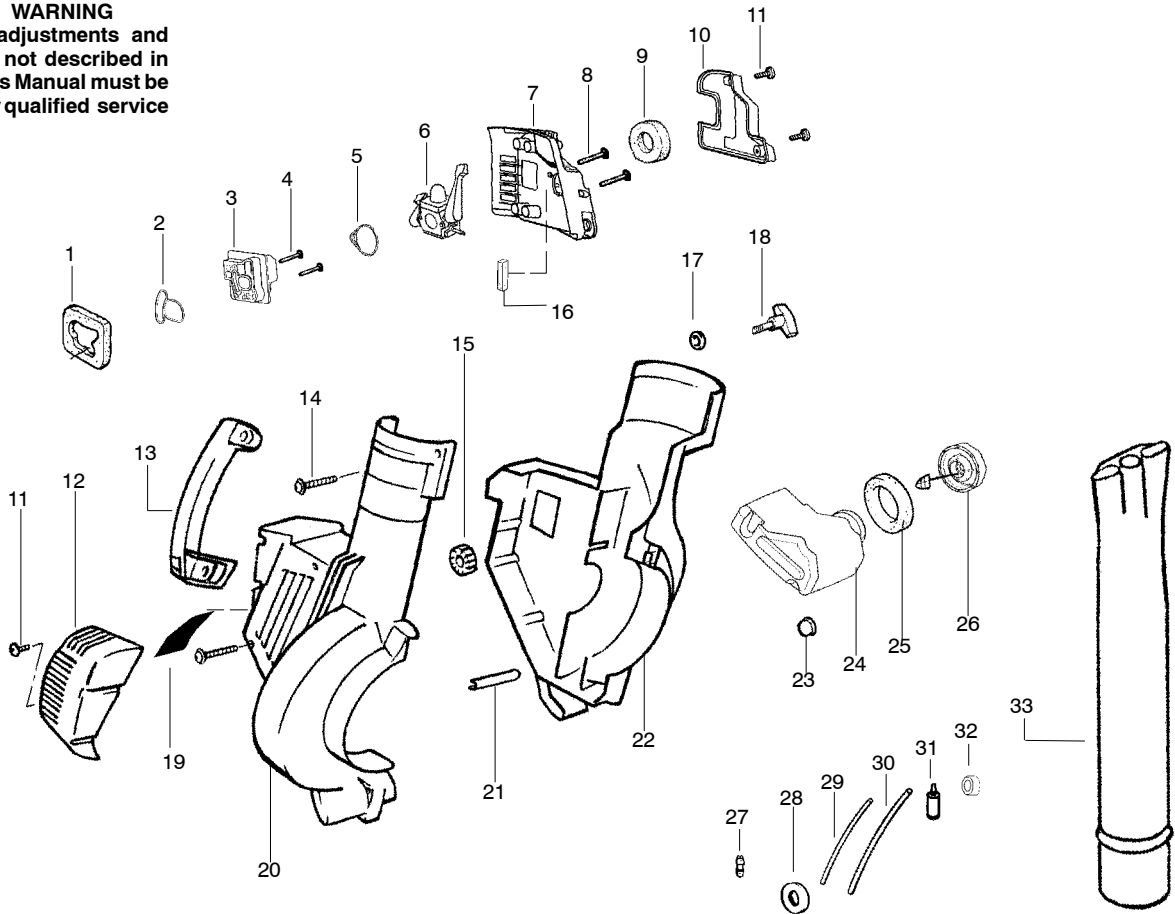

**WARNING**

All repairs, adjustments and maintenance not described in the Operator's Manual must be performed by qualified service personnel.

Ref.	Part No.	Description	Ref.	Part No.	Description
1.	530071459	Air Dam (kit)	21.	530049617	Guide- Starter Rope
2.	530071458	Gasket- Adapter (kit)	22.	530056685-01	Shroud-LH
3.	530035561	Carburetor Adaptor	23.	530036792	Isolator-Crankcase
4.	530016309	Screw	24.	530049491	Assy-Fuel Tank
5.	530071458	Gasket-Carburetor (kit)	25.	530049527	Gasket-Fuel Tank
6.	---	Kit-Carb Ass'y.	26.	530049386	Fuel Cap w/Retainer
	530071632	Zama-(C1Q-W11C)	27.	530023877	Fitting-Fuel Line
	530071775	Walbro-(WT-606)	28.	530049656	Grommet-Shroud
7.	530056629	Air Box	29.	530069247	Kit-Line Carb/Purge
8.	530015849	Screw-Carb.	30.	530069216	Kit-Line Tank/Purge
9.	530049383	Filter-Air	31.	530095646	Assy-Fuel Pick-up
10.	530056581	Cover-Air Filter	32.	530071459	Grommet-Fuel line (kit)
11.	530016349	Screw	33.	530095593	Tube-Blower
12.	530056641	Guard-Muffler			
13.	530095469	Handle			
14.	530015886	Screw			
15.	530049323	Isolator		Not Shown	
16.	530071459	Foam 25.4mm (kit)			
17.	530015197	Nut			
18.	530016322	Knob-Blower	530165291-01		Operator Manual
19.	530071458	Tape-Reflector (kit)	530057866		Warning Decal
20.	530056684-01	Shroud-RH	530057215		Decal-Start Inst.

PARTS LIST NO. 530165419-01		<b>WEED EATER® PARTS LIST</b>	MODEL(s) B1750LE
DATE 7/21/04	NEW		PAGE NO. 2
<b>Note:</b> Illustration may differ from actual model due to design changes			

**WARNING**

All repairs, adjustments and maintenance not described in the Operator's Manual must be performed by qualified service personnel.

✓ = NEW PART NUMBER FOR THIS IPL

\* = REFER TO THE SERVICE REFERENCE INDICATED FOR MORE INFORMATION. (LOCATED AT END OF IPL)

PARTS LIST NO. 530165419-01		<b>WEED EATER® PARTS LIST</b>	MODEL(s) B1750LE
DATE 7/21/04	NEW		NOTE: Illustration may differ from actual model due to design changes