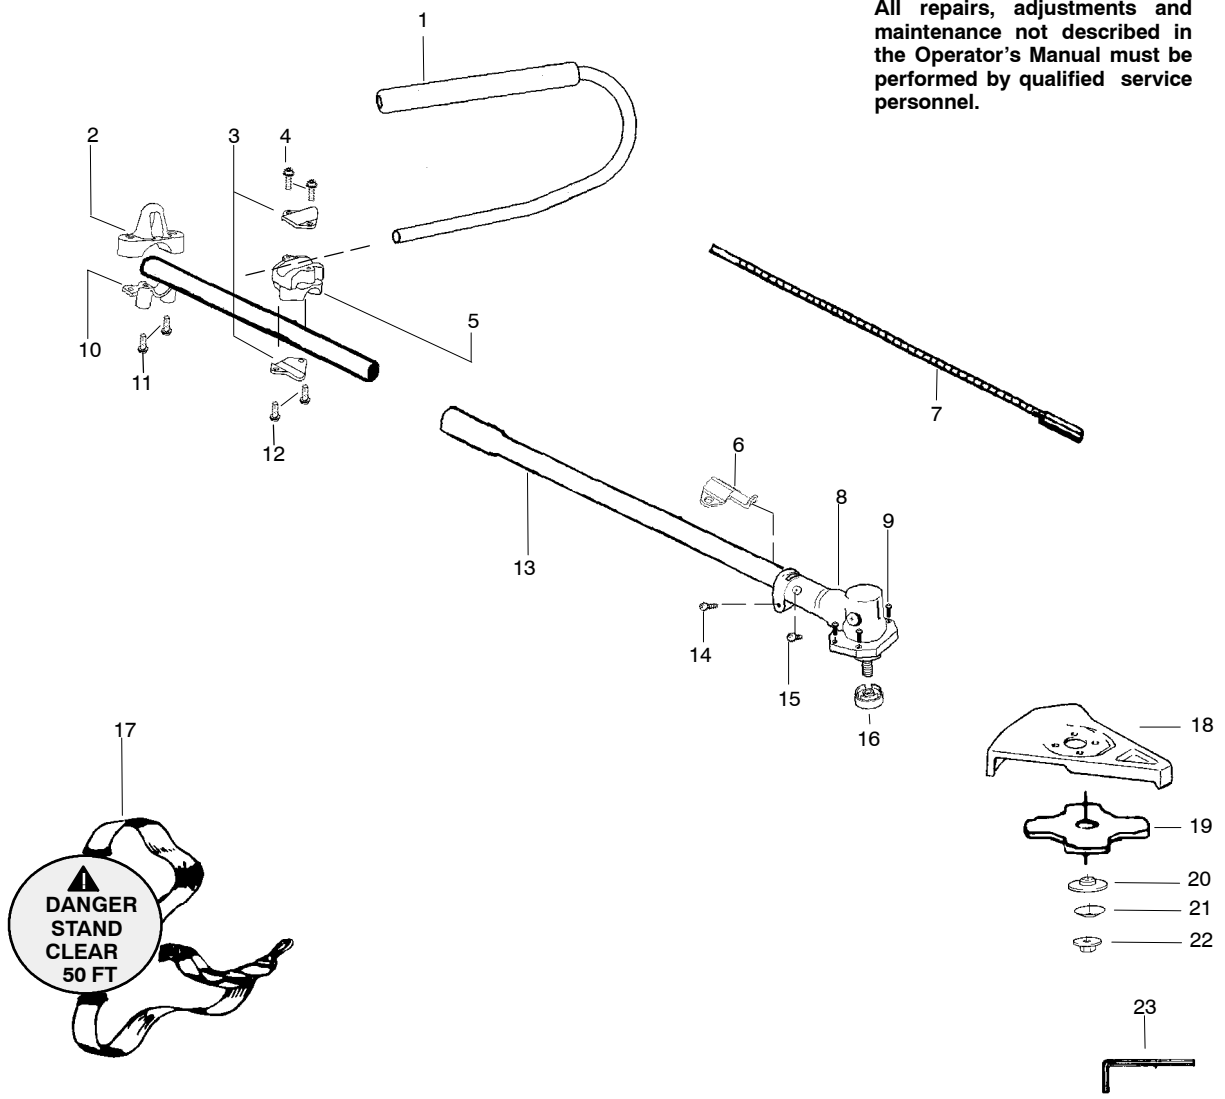

✓ = NEW PART NUMBER FOR THIS IPL

★ = REFER TO THE SERVICE REFERENCE INDICATED FOR MORE INFORMATION. (LOCATED AT END OF IPL)

TYPE 3

WARNING

All repairs, adjustments and maintenance not described in the Operator's Manual must be performed by qualified service personnel.

Ref.	Part No.	Description	Ref.	Part No.	Description
1.	530071394	Kit-Handlebar (incl. grip,cap,decal)	18.	530071383	Kit-Blade Shield
2.	530055392	Clamp-Harness Upper	19.	952701611	Accy.-Weed Blade (8")
3.	530058563	Clamp-Bracket	20.	530095816	Washer-Blade Retaining
4.	530015886	Screw	21.	530016240	Washer-Belleville
5.	---	Clamp-Handlebar	22.	530015793	Nut-Flange
	530058766	(7/8")	23.	530031159	Wrench-Hex (5/32")
	530058765	(1")			
6.	530095812	Bracket-Shield			Not Shown
7.	530096183	Flexshaft-Split boom	↗	545133452	Manual
8.	530071585	Assy-Gearbox		530095894	Hanger-Attachment
9.	530016312	Screw		530059833	Decal-Shaft Warning
10.	530055395	Clamp-Harness Lower		530056335	Decal-Blade Direction
11.	530016406	Screw			
12.	530015886	Screw			
13.	530071908	Assy.-Driveshaft			
14.	530016014	Screw			
15.	530016224	Screw-Alignment			
16.	530095815	Dust cup - Blade			
17.	530094408	Assy-Shoulder Strap			