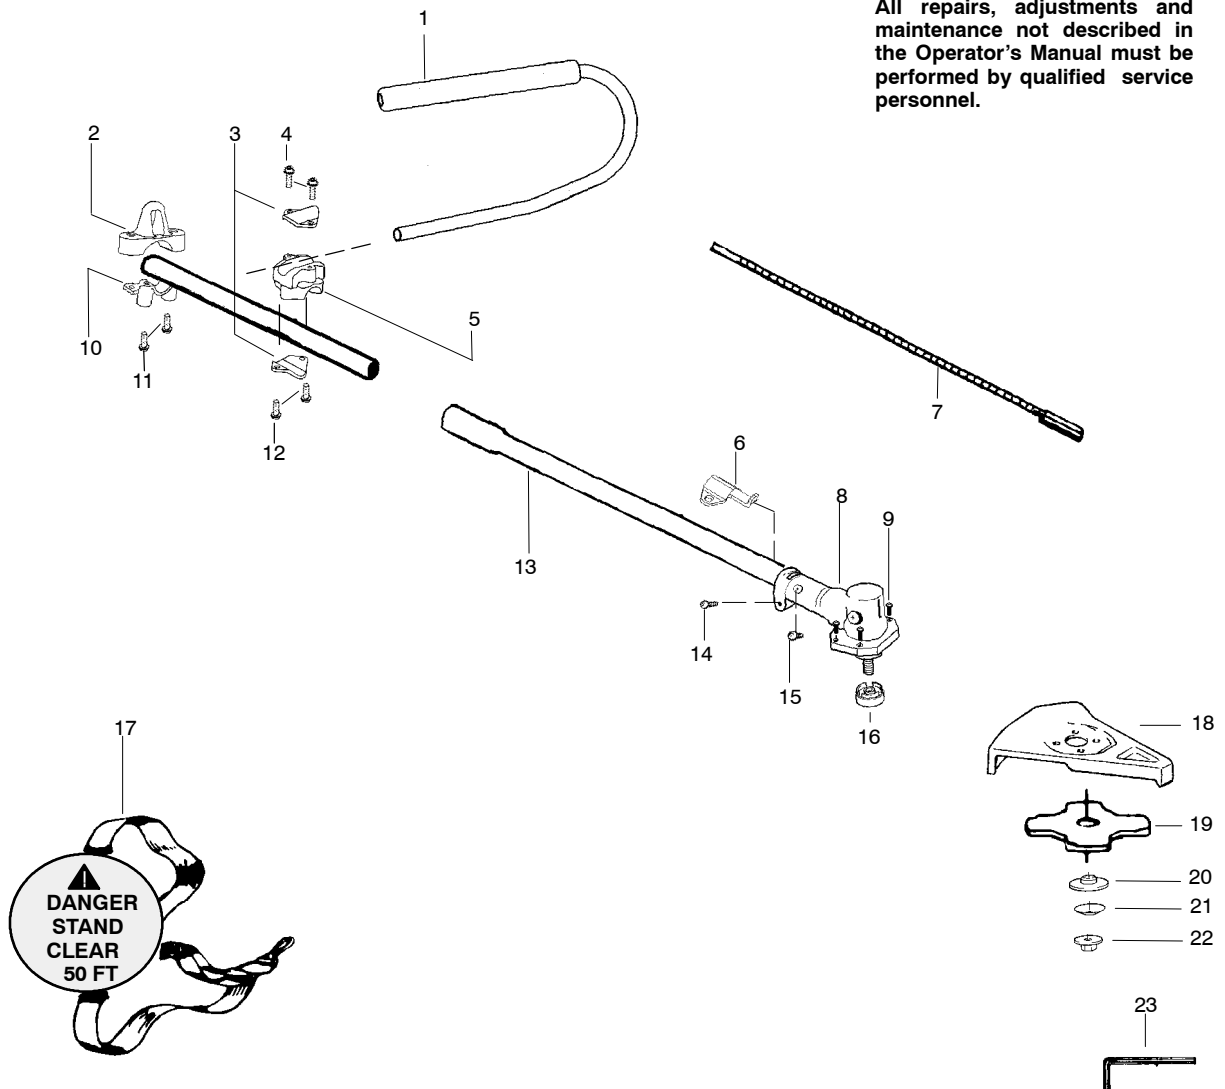

✓ = NEW PART NUMBER FOR THIS IPL

★ = REFER TO THE SERVICE REFERENCE INDICATED FOR MORE INFORMATION. (LOCATED AT END OF IPL)

PARTS LIST NO. 530-088099		WEED EATER® PARTS LIST	MODEL(s) 4000C "Weed 'n Cut"
DATE 9/22/06	Replaces 530088099 - 3/18/04		NOTE: Illustration may differ from actual model due to design changes

TYPE 2

WARNING

All repairs, adjustments and maintenance not described in the Operator's Manual must be performed by qualified service personnel.

Ref.	Part No.	Description	Ref.	Part No.	Description
1.	530071394	Kit-Handlebar (incl. grip,cap,decal)	18.	530071383	Kit-Blade Shield
2.	530055392	Clamp-Harness Upper	19.	952701611	Accy.-Weed Blade (8")
3.	530058563	Clamp-Bracket	20.	530095816	Washer-Blade Retaining
4.	530015886	Screw	21.	530016240	Washer-Belleville
5.	---	Clamp-Handlebar	22.	530015793	Nut-Flange
	530058766	(7/8")	23.	530031159	Wrench-Hex (5/32")
	530058765	(1")			
6.	530095812	Bracket-Shield			Not Shown
7.	530096183	Flexshaft-Split boom	530164835		Manual
8.	530071585	Assy-Gearbox	530095894		Hanger-Attachment
9.	530016312	Screw	530059679		Decal-Shaft Warning
10.	530055395	Clamp-Harness Lower	530056335		Decal-Blade Direction
11.	530016406	Screw			
12.	530015886	Screw			
13.	530071859	Assy.-Driveshaft			
14.	530016014	Screw			
15.	530016224	Screw-Alignment			
16.	530095815	Dust cup - Blade			
17.	530094408	Assy-Shoulder Strap			