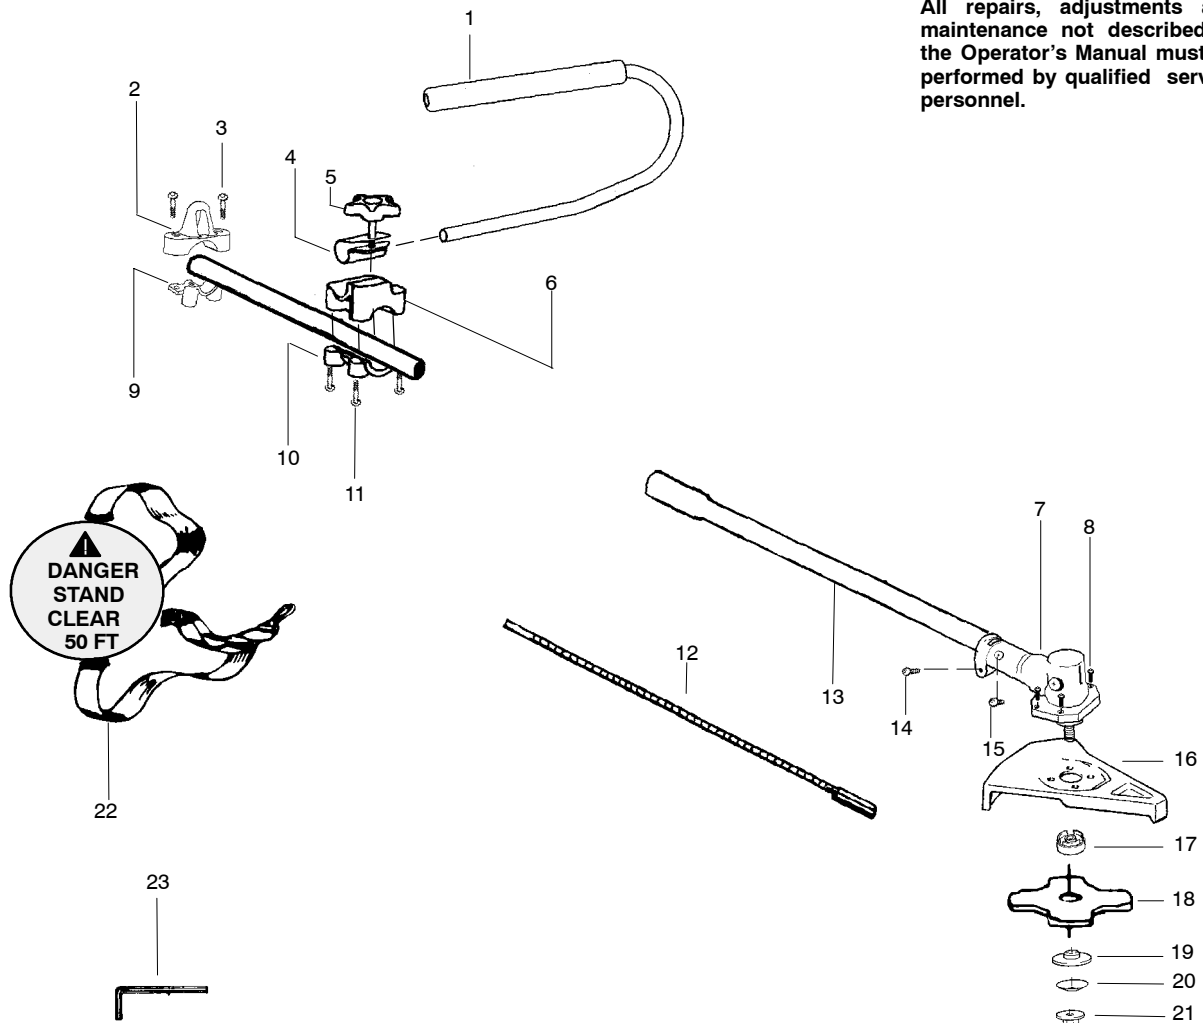

TYPE 1

WARNING

All repairs, adjustments and maintenance not described in the Operator's Manual must be performed by qualified service personnel.

Ref.	Part No.	Description	Ref.	Part No.	Description
1.	530071394	Assy.-Handlebar (incl. grip, cap, decal)	18.	952701611	Accy.-Weed Blade (8")
2.	530055392	Clamp-Harness Upper	19.	530095816	Washer-Blade Retaining
3.	530015770	Screw	20.	530016240	Washer-Belleville
4.	530095970	Clamp-Handlebar	21.	530015793	Nut-Flange
5.	530016336	Knob	22.	530094417	Assy.-Shoulder Strap
6.	530095971	Base-Clamp	23.	530031159	Wrench-Hex (5/32")
7.	530071585	Kit-Gearbox Assy.			
8.	530016312	Screw			
9.	530055395	Clamp-Harness Lower			
10.	530071684	Kit-Clamp-Tube (incl. #11)	Not Shown		
11.	530015770	Screw			
12.	530096183	Flexshaft-Split boom		530163880	Manual
13.	530096020	Assy.-Driveshaft		530095894	Hanger-Attachment
14.	530016014	Screw		530056455	Decal-Shaft Warning
15.	530016224	Screw		530056335	Decal-Blade Direction
16.	530071383	Kit-Blade Shield			
17.	530095815	Dust cup - Blade			

✓ = NEW PART NUMBER FOR THIS IPL

★ = REFER TO THE SERVICE REFERENCE INDICATED FOR MORE INFORMATION. (LOCATED AT END OF IPL)

PARTS LIST NO. 530-088099		WEED EATER® PARTS LIST	MODEL(s) 4000C "Weed 'n Cut"
DATE 9/22/06	Replaces 530088099 - 3/18/04		NOTE: Illustration may differ from actual model due to design changes