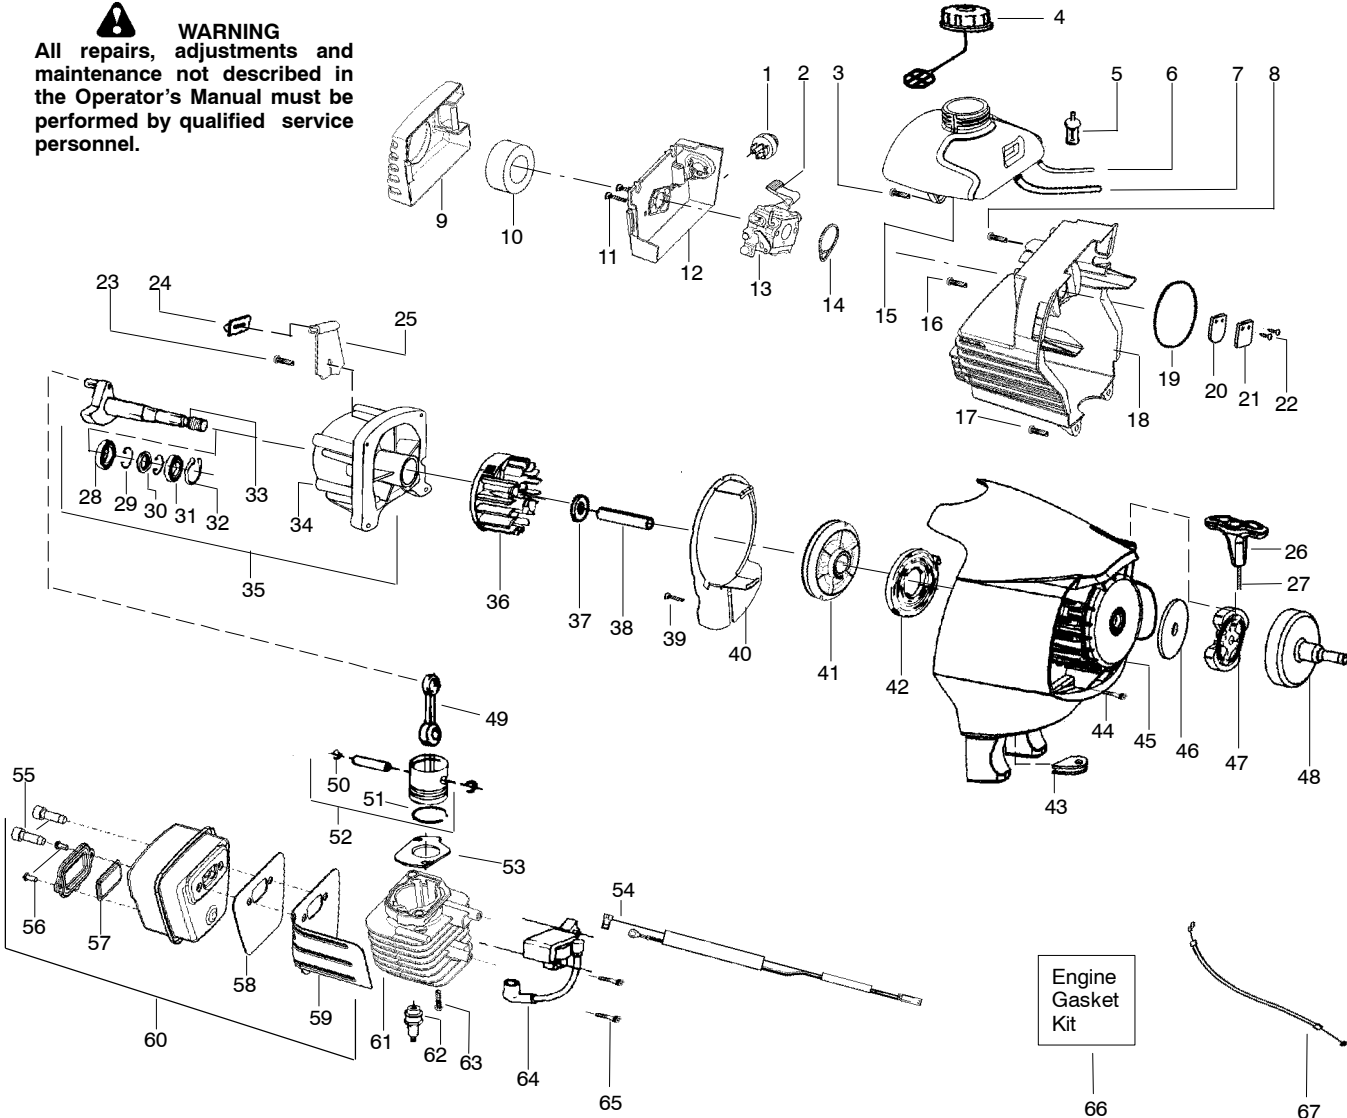

WARNING
All repairs, adjustments and maintenance not described in the Operator's Manual must be performed by qualified service personnel.

Ref.	Part No.	Description	Ref.	Part No.	Description	Ref.	Part No.	Description
1.	530047721	Bulb-Purge	24.	530055492	Isolator-Tank	47.	530055122	Assy-Clutch
2.	530071717	Kit-Choke Lever	25.	530054941	Ret.-Tank	48.	530150247	Assy-Drum/Adapter
3.	530015843	Screw-tank	26.	530054834	Handle-Starter	49.	530010960	Assy-Conn. Rod
4.	530049386	Cap-Fuel w/ret.	27.	545050410	Kit-Rope	50.	530015162	Ret.-Piston pin
5.	530095646	Assy-Fuel pickup	28.	545081601	Bearing-Inner	51.	530012595	Ring-Piston
6.	530071404	Kit-Fuel line	29.	530015787	Retainer	52.	530072000	Kit-Piston (Incl. 50,51)
7.	530069216	Kit-Fuel/Purge line	30.	530019158	Seal	53.	545030102	Gasket-Cylinder(kit)
8.	530015775	Screw	31.	530032102	Bearing-Outer	54.	530058846	Assy-Leadwire
9.	545000501	Cover-Air box	32.	530015789	Ret.-Crankshaft	55.	530016387	Bolt-Muffler 1/4"-20
10.	545082301	Filter-Air	33.	530028807	Assy-Crankshaft	56.	530015241	Screw
11.	530015849	Screw-Carb.	34.	545081901	Assy-Crankcase (Incl. 28,29,30,31)	57.	545030502	Kit-Spark Arrestor
12.	545000601	Box-Air	35.	545006037	Assy-C'case/C'shaft (Incl. 32,33,34)	58.	545030102	Gasket-Muffler (kit)
13.	545006017	Kit-Carb assy. (C1U-W32)	36.	530055524	Assy-Flywheel	59.	545033201	Shield
(Note: Repair kits are not available for this carburetor)			37.	530016030	Washer	60.	545006016	Kit-Muffler (Incl. 55,56,57,58,59)
14.	545030102	Seal-Carb.(kit)	38.	530055620	Spacer	61.	530012589	Cylinder
15.	530055317	Assy-Fuel Tank	39.	530015775	Screw-Baffle	62.	952030249	Plug-Spark(RCJ-6Y)
16.	530015771	Screw-Crankcase	40.	530054939	Plate-Baffle	63.	530001624	Bolt-Cyl. 1/4"-20
17.	530015952	Screw-Shroud	41.	545050408	Kit-Pulley	64.	530039234	Module-Ignition
18.	545000701	Assy-Rear Shroud	42.	545054901	Spring-Starter	65.	530016357	Screw-Module
19.	545030102	O-ring-Shroud (kit)	43.	530019182	Grommet	66.	545030102	Kit-Gasket/Seal (Incl. 14,19,53,58)
20.	530027593	Valve-Reed	44.	530015810	Screw-F/hsg.	67.	530058962	Assy-Throttle cable
21.	530029781	Stop-Reed	45.	530055248	Assy-Fan Housing			
22.	530016064	Screw-Reed stop	46.	530094189	Washer-Clutch			
23.	530015875	Screw-Retainer						

✓ = NEW PART NUMBER FOR THIS IPL

* = REFER TO THE SERVICE REFERENCE INDICATED FOR MORE INFORMATION. (LOCATED AT END OF IPL)