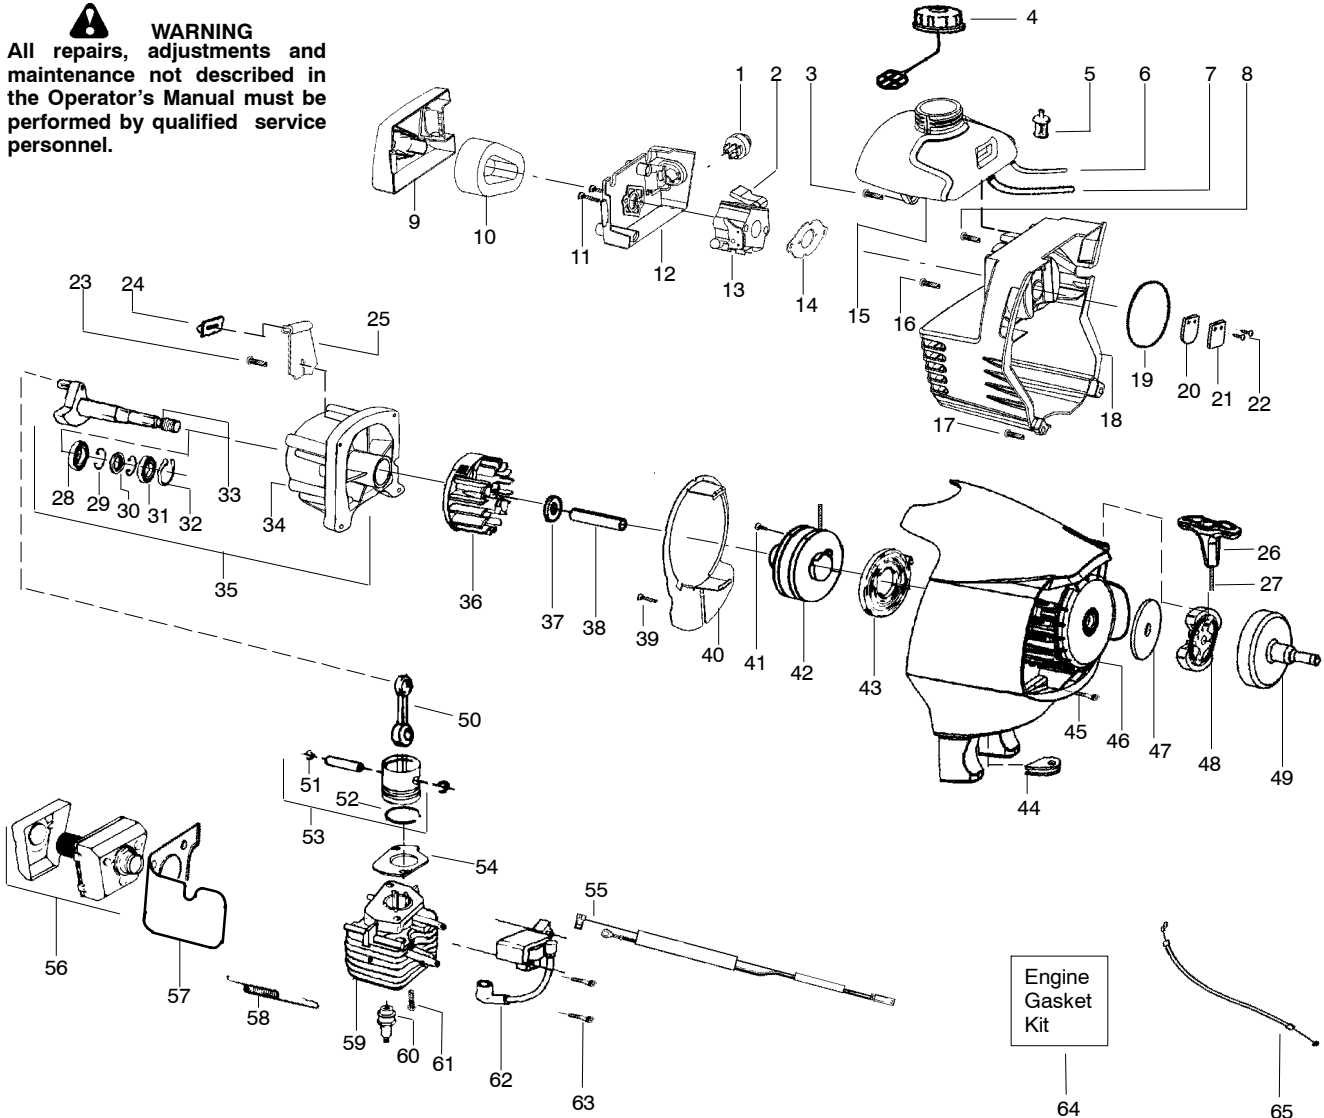

Note: Illustration may differ from actual model due to design changes

WARNING
All repairs, adjustments and maintenance not described in the Operator's Manual must be performed by qualified service personnel.

Ref.	Part No.	Description	Ref.	Part No.	Description	Ref.	Part No.	Description
1.	530047721	Bulb-Purge	24.	530055492	Isolator-Tank	48.	530055122	Assy-Clutch
2.	530071717	Kit-Choke Lever	25.	530054941	Ret.-Tank	49.	530028799	Drum-Clutch
3.	530015843	Screw-tank	26.	530054834	Handle-Starter	50.	530058783	Adapter-Clutch
4.	530049386	Cap-Fuel w/ret.	27.	530071325	Kit-Rope	51.	530010960	Assy-Conn. Rod
5.	530095646	Assy-Fuel pickup	28.	530032103	Bearing-Inner	52.	530015162	Ret.-Piston pin
6.	530069247	Kit-Fuel line	29.	530015787	Retainer	53.	530025875	Ring-Piston
7.	530069216	Kit-Fuel/Purge line	30.	530019158	Seal	54.	530069277	Kit-Piston (Incl. 51,52)
8.	530015775	Screw	31.	530032102	Bearing-Outer	55.	530071401	Gasket-Cylinder(kit)
9.	530054935	Cover-Air box	32.	530015789	Ret.-Crankshaft	56.	530058846	Assy-Leadwire
10.	530054946	Filter-Air	33.	530028807	Assy-Crankshaft	57.	530069310	Kit-Muffler
11.	530015849	Screw-Carb.	34.	530012514	Assy-Crankcase (Incl. 28-31)	58.	530058957	Shield
12.	530054934	Box-Air	35.	530071685	Assy-C'case/C'shaft (Incl. 32,33,34)	59.	530036409	Spring-Muffler
13.	530071637	Assy-Carb(WT628)	36.	530055524	Assy-Flywheel	60.	530071581	Kit-Cylinder
(Note: Repair kits are not available for this carburetor)			37.	530016030	Washer	61.	952030249	Plug-Spark(RCJ-6Y)
14.	530071401	Gasket-Carb.(kit)	38.	530055620	Spacer	62.	530001624	Bolt-Cyl. 1/4-20"
15.	530055317	Assy-Fuel Tank	39.	530015775	Screw-Baffle	63.	530039218	Module-Ignition
16.	530015771	Screw-Crankcase	40.	530054939	Plate-Baffle	64.	530016357	Screw-Module
17.	530015952	Screw-Shroud	41.	530016391	Screw-Rope	65.	530071401	Kit-Gasket (Incl. 14,19, 54)
18.	530058797	Shroud	42.	530071399	Kit-Pulley(incl.41)	66.	530058962	Assy-Throttle cable
19.	530071401	O-ring-Shroud (kit)	43.	530042086	Spring-Starter			
20.	530027593	Valve-Reed	44.	530019182	Grommet			
21.	530054596	Stop-Reed	45.	530015810	Screw-F/hsg.			
22.	530016064	Screw-Reed stop	46.	530055248	Assy-Fan Housing			
23.	530015875	Screw-Retainer	47.	530094189	Washer-Clutch			

✓ = NEW PART NUMBER FOR THIS IPL

★ = REFER TO THE SERVICE REFERENCE INDICATED FOR MORE INFORMATION. (LOCATED AT END OF IPL)