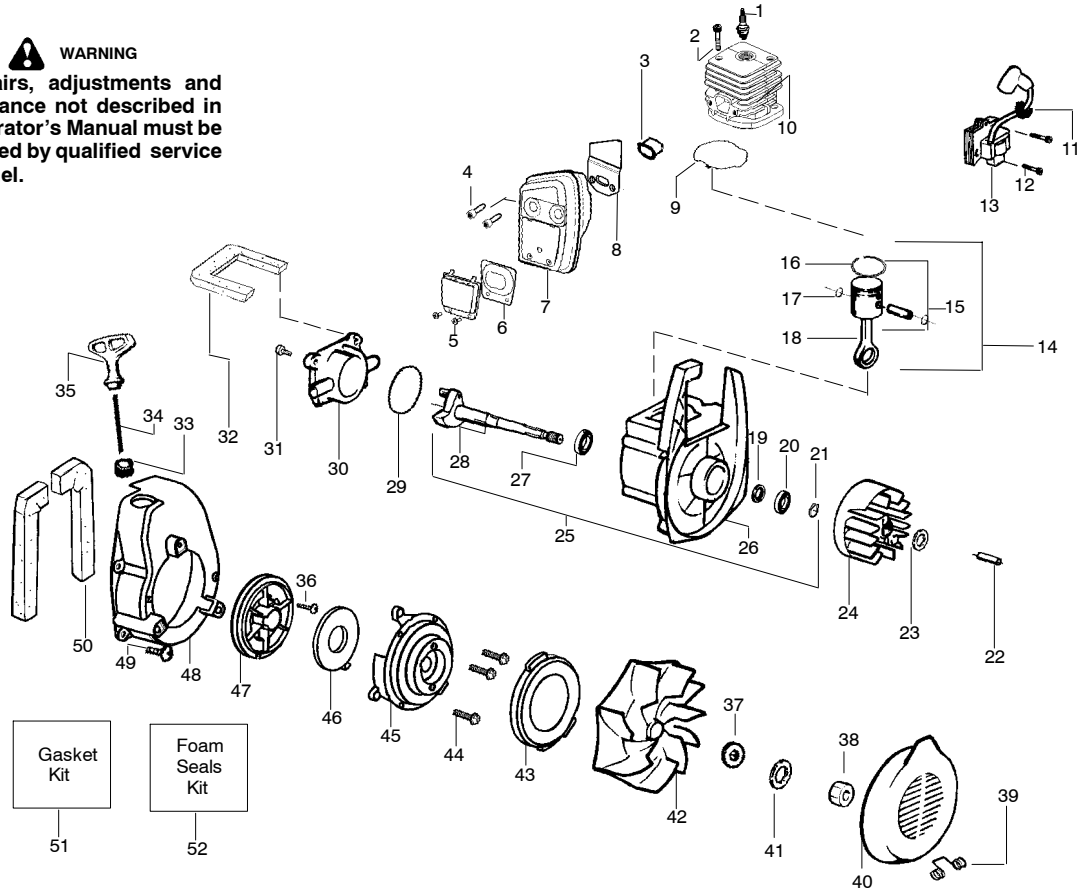

WARNING
All repairs, adjustments and maintenance not described in the Operator's Manual must be performed by qualified service personnel.

Ref.	Part No.	Description	Ref.	Part No.	Description	Ref.	Part No.	Description
1.	952030249	Spark Plug (RCJ-6Y)	21.	530015941	Retainer Ring-C'chaft	40.	530049313	Inlet Door
2.	530015953	Screw	22.	530016190	Spacer-Flywheel	41.	530016279	Washer
3.	530055191	Insulator-Heat	23.	530015149	Washer	42.	530069817	Kit-Impeller Assy.
4.	530016387	Screw-Muffler-Internal	24.	530039209	Assy-Flywheel	43.	530056625	Seal-Ring
5.	530015241	Screw	25.	530071456	Assy-Crankcase/Crank shaft (incl. 21,26,28)	44.	530016349	Screw
6.	530071593	Kit-Spark Screen (incl. #5)	26.	530012492	Assy-Crankcase (Incl. 19,20,27)	45.	530055101	Housing-Pulley
7.	530071599	Kit-Muffler (incl. 4,5,6, & 8)	27.	530032125	Bearing-Inner	46.	530042086	Spring-Starter
8.	530071458	Gasket-Baffle (kit)	28.	530012452	Assy-Crankshaft	47.	530071466	Kit-Starter Pulley
9.	530071458	Gasket-Cylinder (kit)	29.	530071458	O-ring-C/case (kit)	48.	530055102	Fan Housing
10.	530071457	Kit-Cylinder	30.	530012443	Cover-Crankcase	49.	530015810	Screw
11.	530019182	Grommet-Ign. Module	31.	530015810	Screw	50.	530071459	Foam-182mm (kit)
12.	530016357	Screw-Ignition Module	32.	530071459	Foam-219mm (kit)	51.	530071458	Kit-Gasket (page 1 incl. 2,5 & 19) (page 2 incl. 8,9, & 29)
13.	530035505	Ignition Module	33.	530029182	Eyelet-Flange	52.	530071459	Kit-Foam Seals (page 1 incl. 1,16, & 33) (page 2 incl. 32 & 50)
14.	530071785	Kit-Piston/Rod (Incl. 15,18)	34.	530071467	Kit-Rope			
15.	530071833	Kit-Piston (Incl. 16 & 17)	35.	530049488	Handle-Starter			
16.	530055120	Piston Ring	36.	530016391	Screw-Rope			
17.	530015162	Retainer-Piston Pin	37.	530016402	Washer-Belleville			
18.	530069945	Assy-Connecting Rod	38.	530626605	Nut			
19.	530019264	Seal-Crankcase	39.	530402043	Spring-Return Cover			
20.	530055728	Bearing-Outer						

✓ = NEW PART NUMBER FOR THIS IPL

★ = REFER TO THE SERVICE REFERENCE INDICATED FOR MORE INFORMATION. (LOCATED AT END OF IPL)