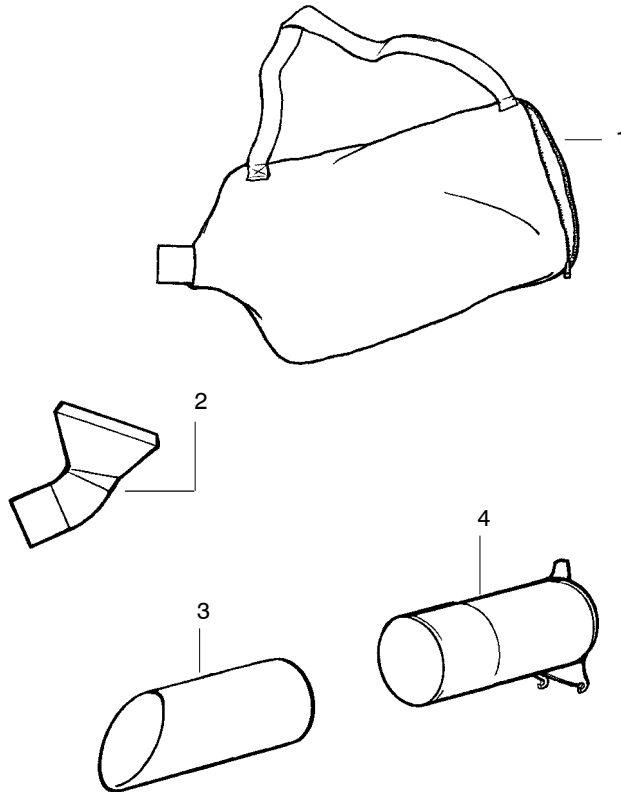

✓ = NEW PART NUMBER FOR THIS IPL

★ = REFER TO THE SERVICE REFERENCE INDICATED FOR MORE INFORMATION. (LOCATED AT END OF IPL)

Vacuum Tube Ass'y.

Ref.	Part No.	Description
1.	530095564	Assy-Vac. Bag w/strap
2.	530095470	Tube-Elbow Vac
3.	530094476	Tube-Lower Vac
4.	530056901	Tube-Upper Vac