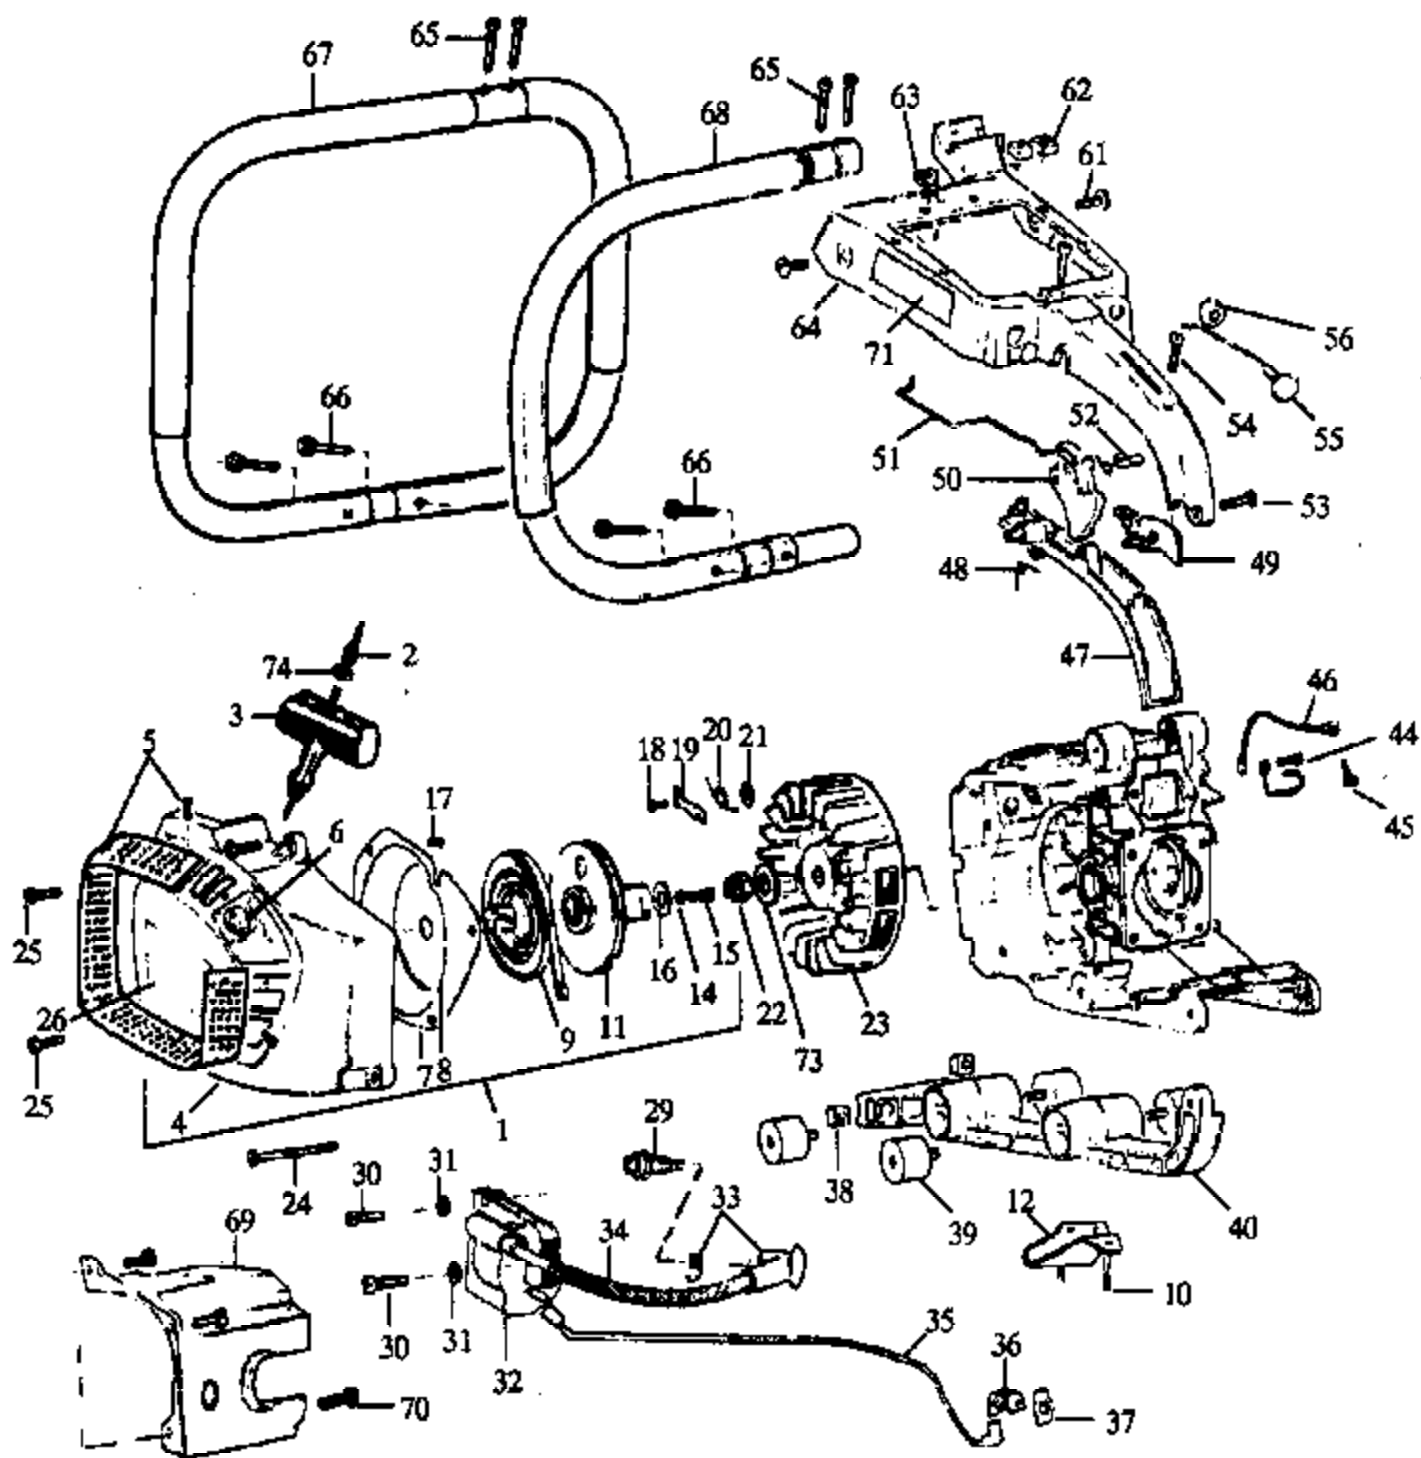

Ref #	Part Number	Qty	Description
1	5074766881		Starter Ass'y.
2	505305120		Starter Cord
3	5074314418		Starter Handle
4	5074745391		Starter Cover Ass'y.
5	507475583		Blower Cover Screen
6	507430716		Eyelet
7	507430576		Baffle Plate
8	507430812		Washer
9	507476600		Rewind Spring
10	507432634		Screw
11	507476601		Starter Pulley
12	5074338728		Stand
14	507431692	KS614 Gas Saw Page 11 of 12	Lock Washer
15	507431694	STARTER ASSEMBLY	Screw
16	507428105		Washer
17	507431695		Screw
18	507433776		Pawl Pivot
19	507433775		Pawl
20	507431416		Pawl Spring
21	507430878		Washer
22	507430800		Nut
23	507476638		Flywheel
24	507433159		Screw
25	507433158		Screw
26	507433857		Side Decal
29	507433561		Spark Plug
30	507431705		Screw
31	507431640		Washer
32	507476339		Module (Incl. 35)
33	507476096		Spark Plug Boot&Clip
34	507430694		Sleeve
35	507433248		Switch Wire
36	507475623		Grounding Switch
37	530024858		Switch Plate
38	507431655		Nut
39	507430197		Shock Absorber
40	5074338678		Bottom Frame
44	507431675		Plate Screw
45	507429266		terminal Screw
46	507430990		Ground Wire
47	507473935		Lower Grip Ass'y.
48	507431092		Throttle Trigger Spring
49	507430840		Throttle Lockout Lever
50	507430327		Throttle Trigger
51	507430830		Throttle Link
52	507430399		Throttle Pin
53	507431669		Screw
54	507431705		Screw
55	507430202		ChokeKnob-WireAssy.
56	507429650		Grommet
61	507432634		Screw
62	507431655		Nut
63	507430203		Nut
64	5074311748		Top Frame
65	507433184		Screw
66	507431687		Screw