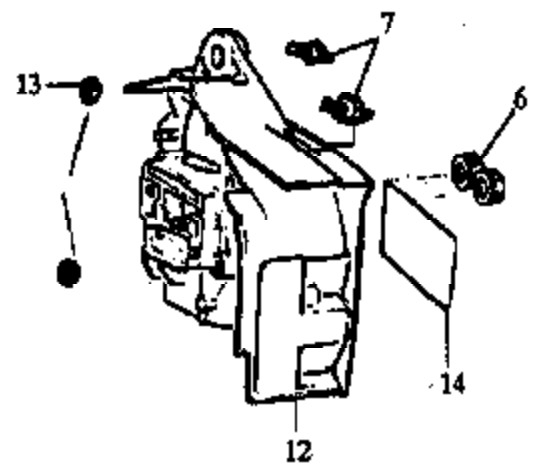

KS614 Gas Saw Page 2 of 12
 CARBURETOR WJ-21B

Ref #	Part Number	Qty	Description
57	505315567		Outer Filter
58	507433850		Decal
59	505315531		Element Cover
60	505315530		Air Filter Element
61	505315544		Filter Cone
62	507433468		Screw
63	507433469		Screw
64	507431688		Washer
65	530015507		Studs
66	5074766868		Filter Base
67	507433589		Gasket
68	507433881		Allen Wrench
69	505381307		Screw

KS614 Gas Saw Page 3 of 12
 CARBURETOR WJ-21B

Ref #	Part Number	Qty	Description
1	507475976		Clutch Ass'y.
2	507433133		Clutch Driver
3	507433102		Clutch Shoe
4	507431200		Clutch Spring
5	507430800		Nut
6	507433036		Strut Nut
7	507433041		Stud
8	507430848		Thrust Washer
9	507432193		Bearing
10	507430798		Thrust Washer
11	507475360		Clutch Drum & Pulley
12	5074762741		Clutch Cover
13	507431698		Nut
14	507433857		Side Decal