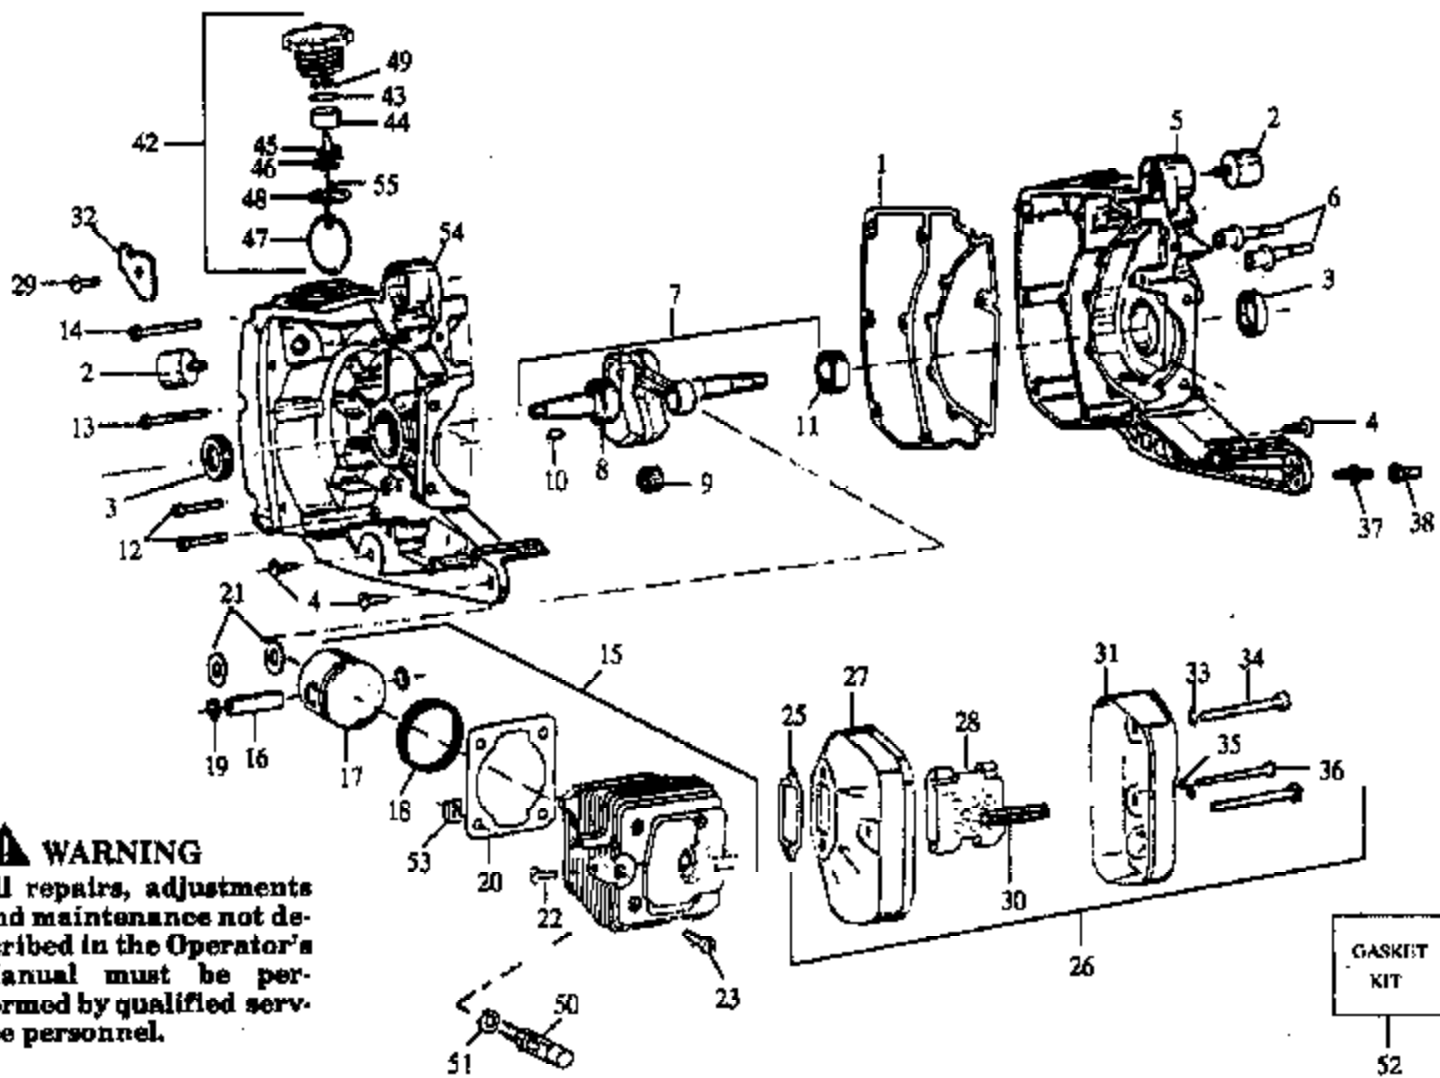

⚠ WARNING
All repairs, adjustments and maintenance not described in the Operator's Manual must be performed by qualified service personnel.

GASKET
KIT
52

Ref #	Part Number	Qty	Description
1	507430573		Crankcase Gasket
2	507432753		Shock Absorber
3	507428746		Seal
4	507432634		Screw
5	5074766571		C'Case & Stud Ass'y.
6	507433228		Bar Mounting Studs
7	507476528		Crankshaft Ass'y.
8	507433355		Main Bearing
9	507431408		Bearing
10	507432210		Flywheel Key
11	507433508		Bearing
12	507431650		Screw
13	507431690	KS614 Gas Saw	Screw
14	507431658	POWER UNIT	Screw
15	507476630		Cylinder & Piston Kit
16	507433753		Wrist Pin
17	507476622		Piston
18	507476624		Piston/Ring Set
19	507433756		Wrist Pin Retainer
20	507433226		Cylinder Base Gasket
21	507433689		Thrust Washer
22	507431675		Plate Screw
23	507431691		Screw
25	507430684		Muffler Gasket
26	507476695		Muffler Ass'y.
27	5074764288		Muffler Body
28	507433096		Muffler Channel
29	507433611		Screw
30	507430835		Spacer
31	5074760078		Muffler Cover
32	507433488		Washer
33	507431686		Lockwasher
34	507430992		Muffler Screw
35	507431683		Lockwasher
36	507430993		Screw
37	507433041		Clutch Cover Stud
38	507433042		Clutch Cover Bushing
42	507475167		Gas Cap Ass'y.
43	507427273		Gasket
44	507431003		Spacer
45	507431702		Umbrella Valve
46	507427278		Gas Cap Cover
47	507431368		Gas Cap Retainer
48	507429946		Gas Cap O-Ring
49	507427993		Disc
50	50747535618		Decompression Valve
51	507432302		Washer
52	507475492		Gasket Set
53	507431655		Nut
54	5074332271		Crankcase Half M/S
55	507431370		Bead Chain Gas Cap