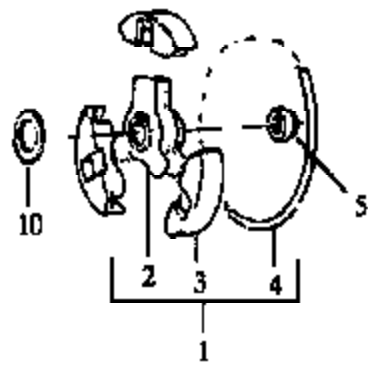

KS614 Gas Saw Page 3 of 12
 CARBURETOR WJ-21B

Ref #	Part Number	Qty	Description
1	507475976		Clutch Ass'y.
2	507433133		Clutch Driver
3	507433102		Clutch Shoe
4	507431200		Clutch Spring
5	507430800		Nut
6	507433036		Strut Nut
7	507433041		Stud
8	507430848		Thrust Washer
9	507432193		Bearing
10	507430798		Thrust Washer
11	507475360		Clutch Drum & Pulley
12	5074762741		Clutch Cover
13	507431698		Nut
14	507433857		Side Decal

Ref #	Part Number	Qty	Description
67	5074761348		Front Handle - Full
68	5074764848		Front Handle - Half
69	5074323378		Cylinder Shroud
70	507431649		Screw
71	507433864		Top Frame Decal
73	507429851		Washer
74	507431637		Washer