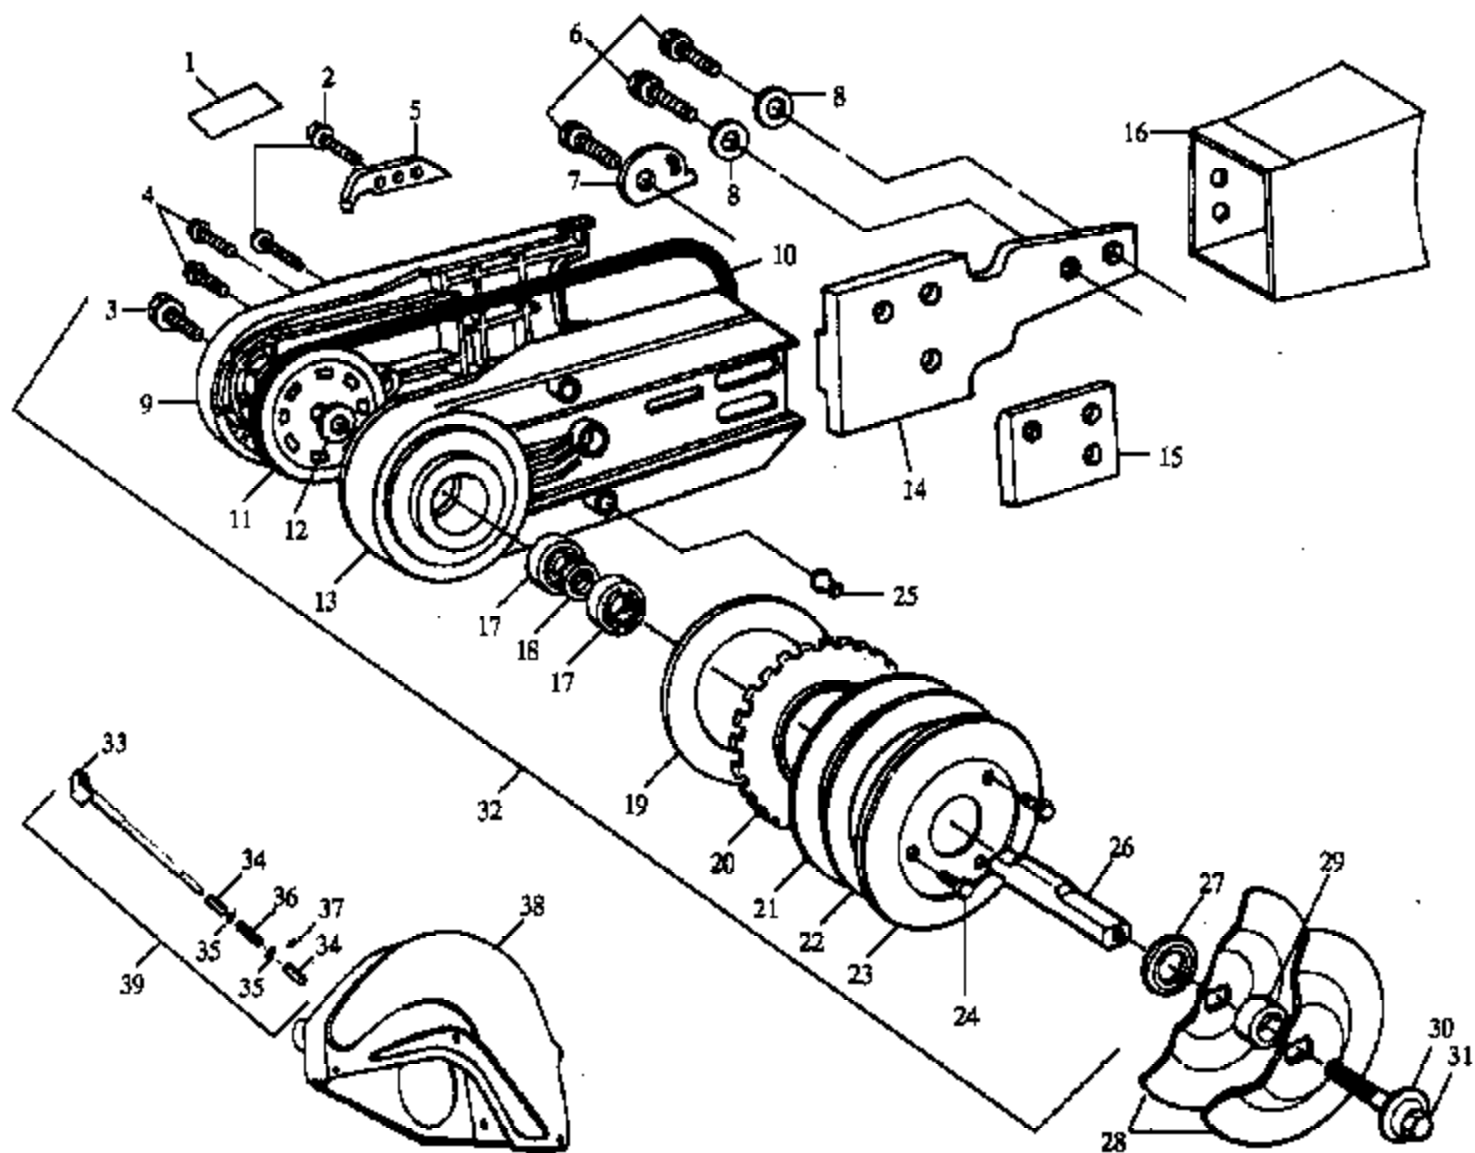

KS614 Gas Saw Page 2 of 12
 CARBURETOR WJ-21B

Ref #	Part Number	Qty	Description
57	505315567		Outer Filter
58	507433850		Decal
59	505315531		Element Cover
60	505315530		Air Filter Element
61	505315544		Filter Cone
62	507433468		Screw
63	507433469		Screw
64	507431688		Washer
65	530015507		Studs
66	5074766868		Filter Base
67	507433589		Gasket
68	507433881		Allen Wrench
69	505381307		Screw

KS614 Gas Saw Page 3 of 12
 CARBURETOR WJ-21B

Ref #	Part Number	Qty	Description
1	507475976		Clutch Ass'y.
2	507433133		Clutch Driver
3	507433102		Clutch Shoe
4	507431200		Clutch Spring
5	507430800		Nut
6	507433036		Strut Nut
7	507433041		Stud
8	507430848		Thrust Washer
9	507432193		Bearing
10	507430798		Thrust Washer
11	507475360		Clutch Drum & Pulley
12	5074762741		Clutch Cover
13	507431698		Nut
14	507433857		Side Decal

KS614 Gas Saw Page 5 of 12
 CLUTCH ASSEMBLY

Ref #	Part Number	Qty	Description
1	507433879		Decal
2	503200005		Screw
3	503200045		Bolt
4	503200008		Screw
5	507476682		Bracket
6	507433876		Screw
7	505262172		Cam
8	507433877		Washer
9	506057103		Spindle Arm Cover
10	507433858		Belt
11	506071802		Pulley
12	503230104		Washer
13	506070103		Spindle Arm
14	507433848		Arm Bar
15	507433849		Bracket
16	5074338698		Cover
17	503251003		Ball Bearing
18	506070801		Spacer
19	506036201		Washer
20	506028401		Washer
21	506036202		Washer
22	506036204		Washer
23	506034501		Plate
24	725232771		Bolt
25	506143202		Stud
26	506028572		Shaft
27	506070701		Spacer
28	506070901		Collar
29	506028803		Sleeve
30	506139501		Washer
31	506139602		Bolt
32	506072147		Cutting Arm Ass'y.
33	506029804		Handle
34	506029503		Spacer
35	503230005		Washer
36	506029601		Spring
37	735310920		E-Ring
38	506138901		Shield
39	506138201		Guard Ass'y. Complete (Incl. 38)