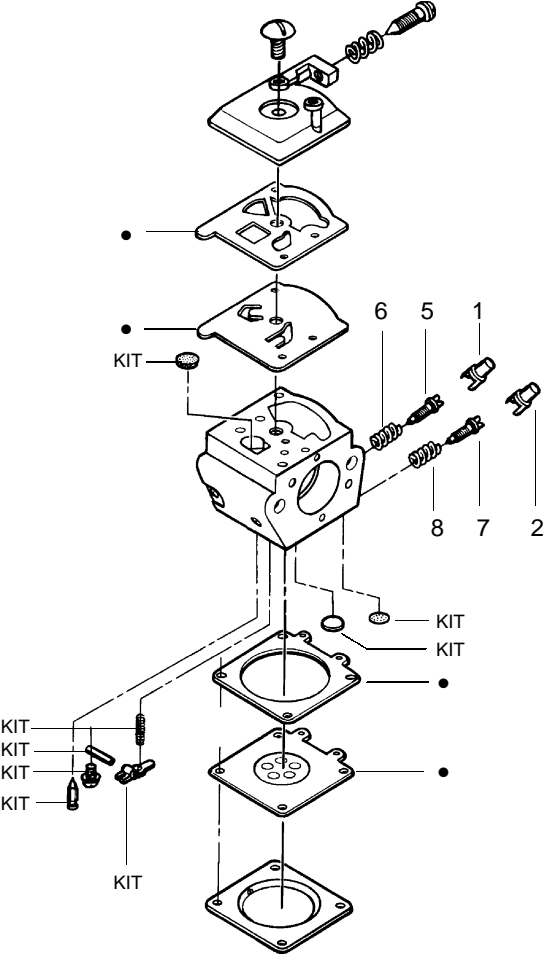

TYPE 1,2

TYPE 3

Carburetor Assembly – WT529 – #530071345

Carb. Repair Kit	Gasket/ Dia. Kit
3	4

Carb. Repair Kit	Gasket/ Dia. Kit
4	5

Ref.	Part No.	Description
1.	530038318	Limiter Cap–High (red)
2.	530038317	Limiter Cap–Low (blue)
3.	530069825	Carburetor Repair Kit (KIT= Indicates Contents)
4.	530069844	Gasket Diaphragm Kit (● Indicates Contents)
5.	530035281	Needle–Low Speed
6.	530035293	Needle Spring–Low Speed
7.	530037294	Needle–High Speed
8.	530035295	Needle Spring–High Speed

Ref.	Part No.	Description
1.	530038479	Limiter Cap–High (Brown)
2.	530038478	Limiter Cap–Low (Tan)
3.	530035523	Needle–high/low speed
4.	530069825	Kit–Carburetor Repair (KIT= Indicates Contents)
5.	530069844	Kit–Gasket Diaphragm (● Indicates Contents)