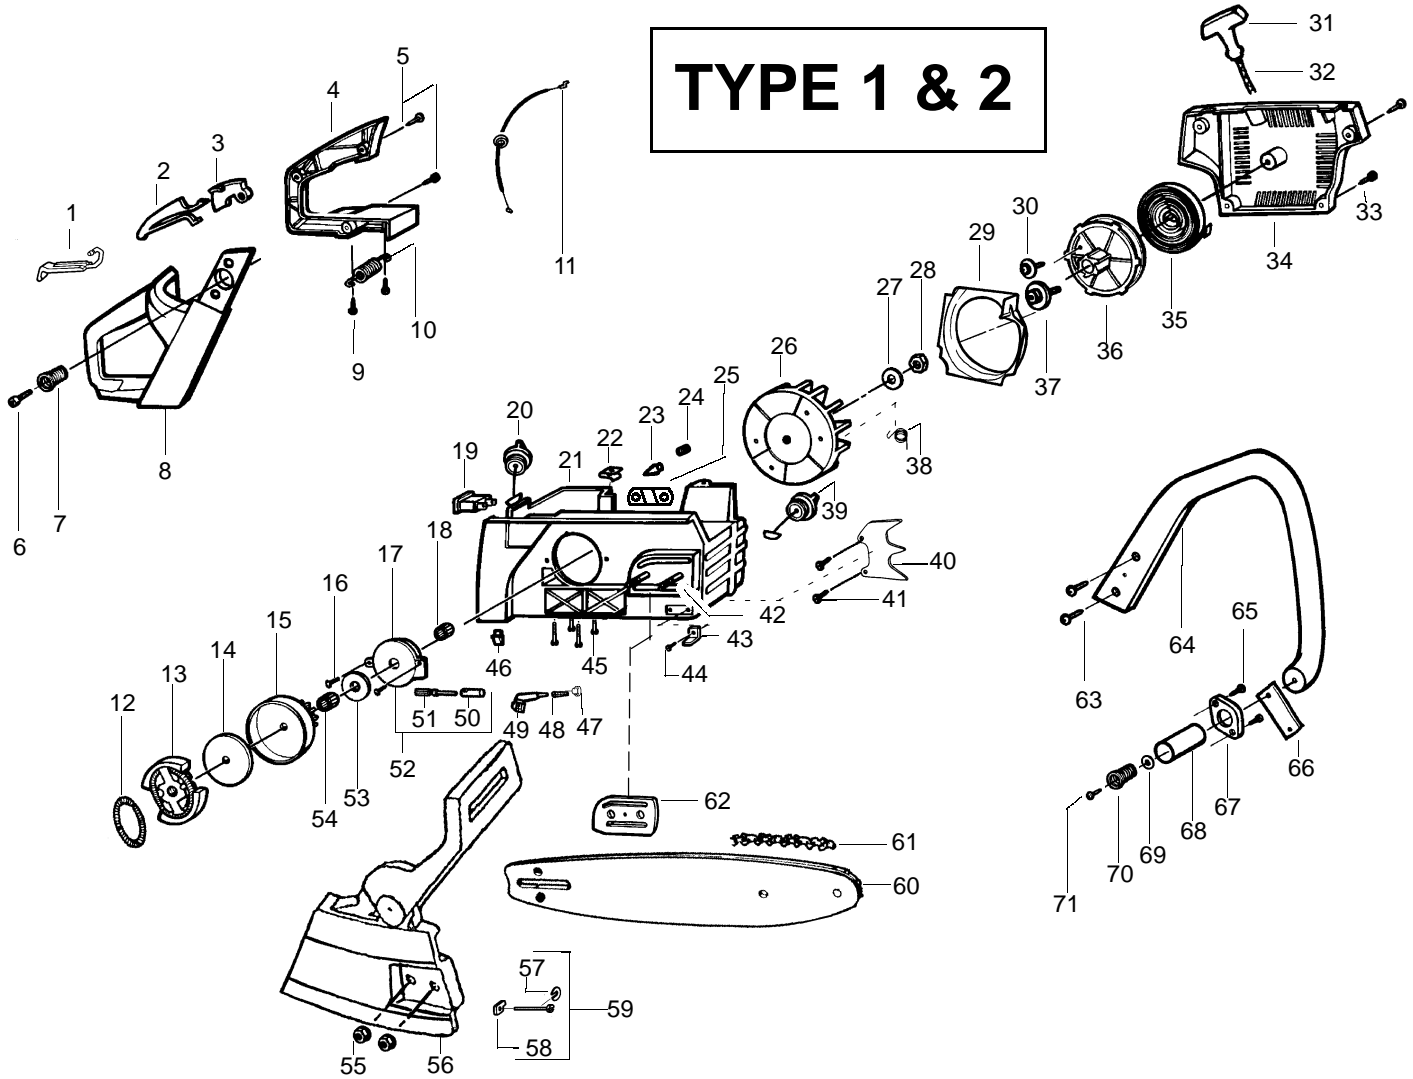

TYPE 1 & 2

Ref.	Part No.	Description	Ref.	Part No.	Description	Ref.	Part No.	Description
1.	530053443	Choke Lever	25.	530036043	Bar Stud Plate	49.	530037057	Oil Pick-up
2.	530036098	Throttle Lockout	26.	530039147	Flywheel Ass'y.	50.	530029834	Oil Pump Barrel
3.	530036097	Throttle Trigger	27.	530015127	Washer	51.	530029838	Plunger & Gear Ass'y.
4.	530036491	Handle Cover	28.	530016071	Nut	52.	530014410	Oil Pump Ass'y. (Incl. 17, 50, & 51)
5.	530015957	Screw	29.	530047667	Baffle Plate	53.	530015907	Thrust Washer
6.	530015937	Screw	30.	530016080	Screw	54.	530032119	Clutch Bearing
7.	530038985	Spring - Isolator	31.	530037485	Starter Handle	55.	530015917	Bar Mounting Nut
8.	530036130	Rear Pro Handle	32.	530069232	Rope Kit	56.	530054803	Assy-Chainbrake
9.	530015906	Screw	33.	530015892	Screw	57.	530038593	Retainer-Bar Adjust
10.	530038986	Isolator Spring	34.	530047744	Fan Hsg. Ass'y. Kit (Incl. 29)	58.	530015826	Bar Adjusting Pin
11.	530038471	Throttle Cable	35.	530015891	Recoil Spring	59.	530069611	Kit - Bar Adjust (incl.57,58)
12.	530094188	Spring - Clutch	36.	530069313	Kit - Starter Pulley	60.	952044326	Bar
13.	530014949	Clutch Ass'y.	37.	530015920	Screw	61.	952051310	Chain
14.	530015611	Clutch Washer	38.	530023817	Spring - Starter Dog	62.	530047855	Bar Plate
15.	530069342	Kit - Clutch Drum & Bearing (incl. 54)	39.	530010846	Oil Cap Ass'y.	63.	530015814	Screw
16.	530015896	Screw	40.	530014381	Assy. - Spike (incl.41)	64.	530038327	Handle
17.	530029835	Oil Pump Hsg.	41.	530015805	Screw	65.	530015775	Screw
18.	530029833	Oil Pump Worm	42.	530015877	Bar Bolt	66.	530036113	Front Strap
19.	530069572	Switch Kit	43.	530029850	Chain Catcher	67.	530036101	Isolator Plate
20.	530010845	Fuel Cap Ass'y.	44.	530015906	Screw	68.	530036142	Spring Sleeve
21.	530047005	Chassis Ass'y.	45.	530016037	Screw	69.	530015123	Washer
22.	530015922	Speed Nut	46.	530019174	Oil Seal	70.	530038985	Isolator Spring
23.	530026119	Check Valve	47.	530030189	Plug-Oiler Filter	71.	530015984	Screw
24.	530029868	Vent Plug	48.	530037821	Oil Filter			

✓ = NEW PART NUMBER FOR THIS IPL

★ = REFER TO THE SERVICE REFERENCE INDICATED FOR MORE INFORMATION. (LOCATED AT END OF IPL)