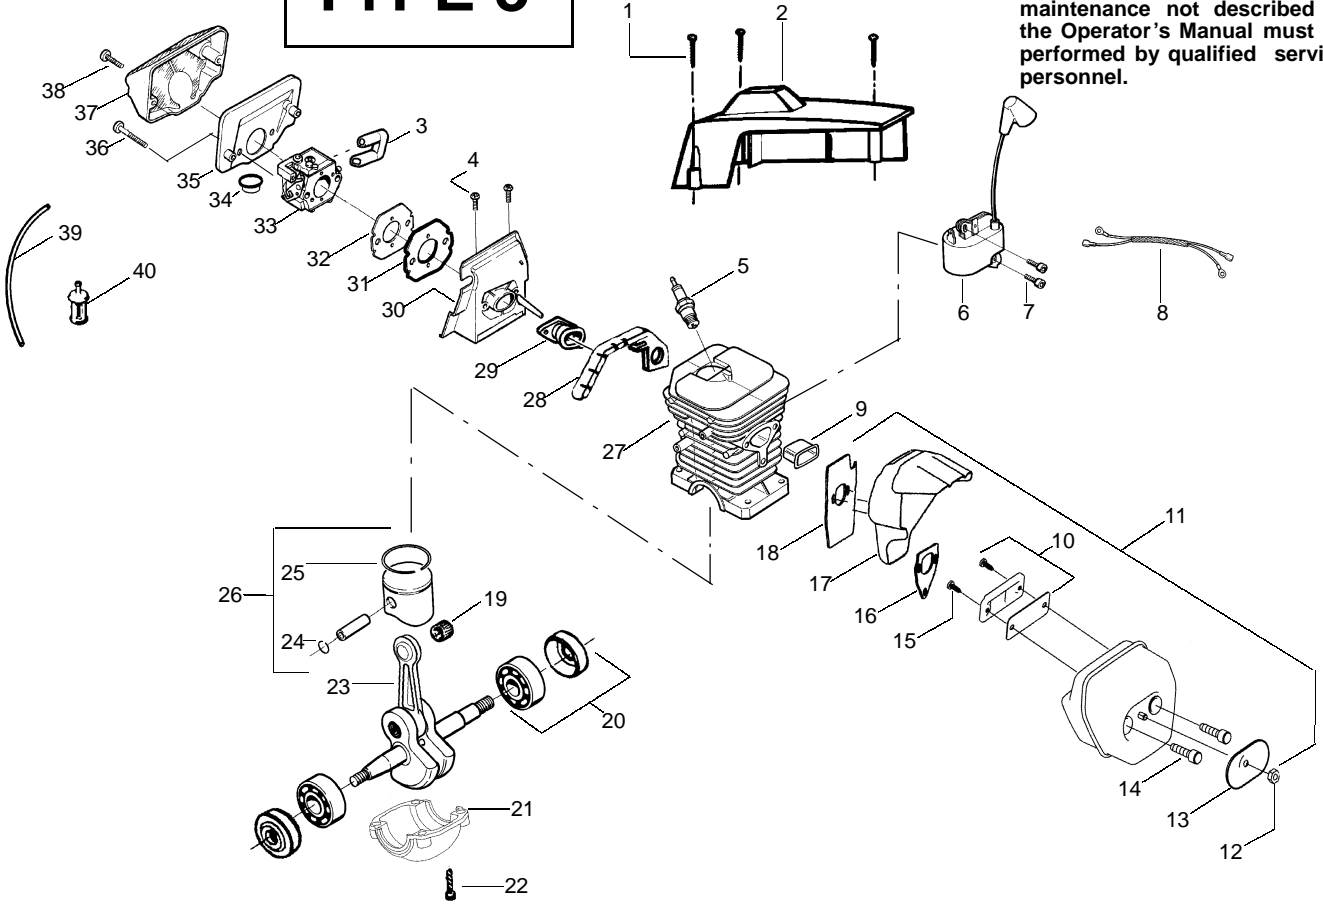

TYPE 3

⚠ WARNING
All repairs, adjustments and maintenance not described in the Operator's Manual must be performed by qualified service personnel.

Ref.	Part No.	Description	Ref.	Part No.	Description
1.	530016154	Screw	25.	530037380	Ring-Piston
2.	530069700	Kit-Cylinder Shield	26.	530071496	Kit-Piston (Incl. 24, 25)
3.	530037464	Grommet -Carb.	27.	530071491	Assy-Cyl/Crankcase (Incl.#21)
4.	530015814	Screw	28.	530019251	Seal-Super Clean
5.	952030150	Spark Plug (RCJ-7Y)	29.	530037668	Intake Boot
6.	530039143	Module-Ignition	30.	530053396	Adapter-Carb.
7.	530015895	Screw	31.	530037872	Intake Plate-Carb
8.	530037467	Assy-Switch Wire	32.	530019172	Gasket-Carb.
9.	530037652	Insulator-Heat	33.	530071492	Kit-Carburetor (WT-610)
10.	530071497	Kit-Spark Arrestor (Incl.# 15)	34.	530036792	Isolator
11.	530071495	Kit-Muffler (Incl.10,12,13, 14,16,17,18))	35.	530037478	Filter-Air (Bottom)
12.	530016359	Nut-Brass	36.	530015970	Screw
13.	530056061	Cover-Bolt	37.	530036141	Filter-Air (Top)
14.	530016338	Bolt-Muffler	38.	530015899	Screw
15.	530016351	Screw-Spark Screen	39.	530069247	Kit-Fuel Line (Small)
16.	530055128	Gasket-Muffler	40.	530095646	Assy-Fuel Pick-up
17.	530055765	Assy-Muffler Backplate			
18.	530055402	Backplate - Alum.			
19.	530032117	Bearing			
20.	530056363	Assy-Bearing & Seal			
21.	530049794	Cap-Crankcase			
22.	530015897	Screw			
23.	530029794	Assy-C'shaft & Rod			
24.	530015697	Retainer-Piston Pin			
				Not Shown	
				530088183	Operator Manual
				530031135	Scrench
				530038653	Decal On/Stop
				530055298	Decal-Warning/Start Inst.