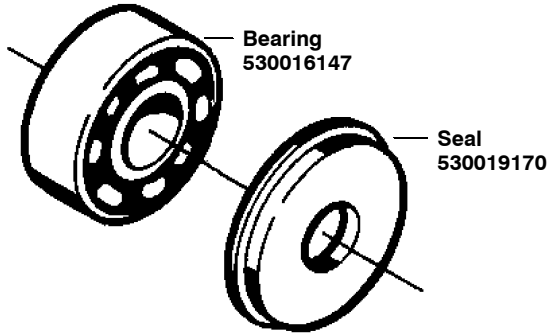

PARTS LIST NO. 530087935		POULAN® PARTS LIST	CHAIN SAW MODEL(s) 2775	
DATE 8/20/02	REPLACES 530087935-04/12/02		NOTE: Illustration may differ from actual model due to design changes	PAGE NO. 6

★★★★★ **Service Reference** ★★★★★

If your saw has the separate bearing and seal please order both the 530016147 bearing and the 530019170 seal. If your saw has the one piece bearing/seal assembly please order the 530056363 bearing/seal assy.
(Please Note : The different styles will not interchange.)

TWO PIECE STYLE

ONE PIECE STYLE

✓ = NEW PART NUMBER FOR THIS IPL   * = REFER TO THE SERVICE REFERENCE INDICATED FOR MORE INFORMATION. (LOCATED AT END OF IPL)
● = THESE PARTS ARE ILLUSTRATED FOR CLARITY. ORDER COMPLETE ASSEMBLY.