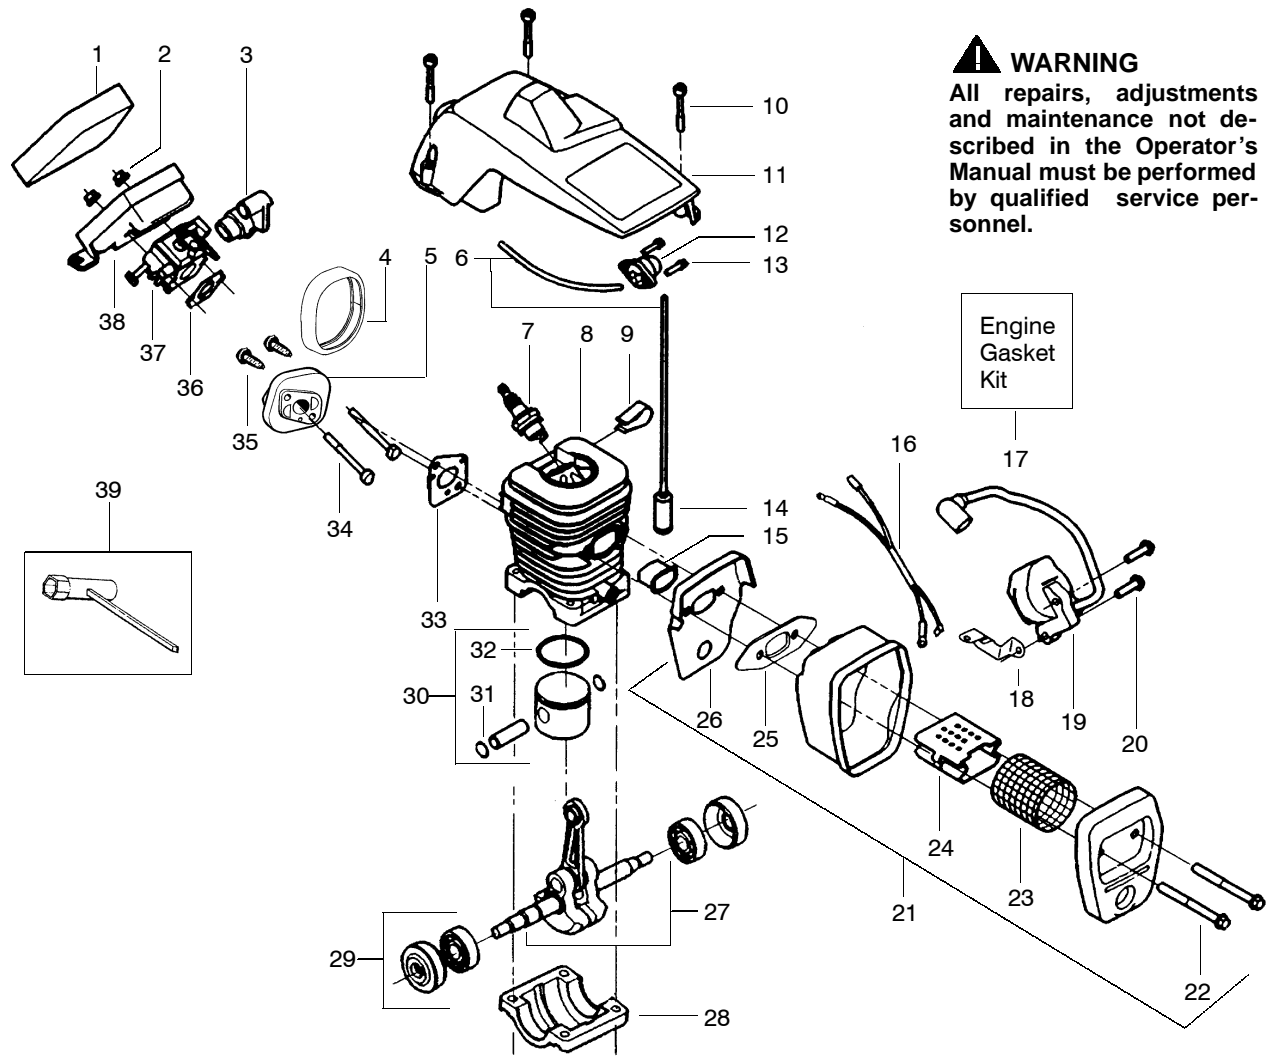

TYPE 6

⚠ WARNING
All repairs, adjustments and maintenance not described in the Operator's Manual must be performed by qualified service personnel.

Ref.	Part No.	Description	Ref.	Part No.	Description	Ref.	Part No.	Description
1.	530037793	Foam-Air Filter	17.	530069608	Kit-Engine Gasket (Incl. 25, 33 & 36)	31.	530015697	Retainer-Piston Pin
2.	530016101	Nut	18.	530047442	Strap-Ground	32.	530038729	Ring - Piston
3.	530035526	Grommet-Carb Adjust	19.	530039198	Module-Ignition	33.	530069608	Gasket - Adapter(kit)
4.	530054144	Seal-Carb Adapter	20.	530015814	Screw	34.	530016187	Screw
5.	530049700	Adapter-Carb.	21.	530047207	Assy-Muffler (Incl. 22-26)	35.	530016386	Screw
6.	530069247	Kit-Fuel Line (Small)	22.	530016132	Screw	36.	530069608	Gasket - Carb.(kit)
7.	952030150	Spark Plug (RCJ-7Y)	23.	530036103	Screen-Spark	37.	530071620	Kit-Carburetor (WT-624)
8.	530071412	Kit-Cylinder	24.	530037813	Diffuser-Muffler	38.	530037804	Housing-Air Filter
9.	530016136	Clip-High Tension Lead	25.	530069608	Gasket-Muffler(kit)	39.	530031163	Wrench - Bar
10.	530016153	Screw	26.	530049870	Backplate-Muffler			Not Shown
11.	530049227	Shield-Cylinder	27.	530047062	Assy. - Crankshaft	530163668	530057266	Operator Manual Decal - Warning
12.	530047213	Assy-Air Purge	28.	530037935	Cap-Crankcase			
13.	530015780	Screw	29.	530056363	Assy.-Seal & Bearing			
14.	530095646	Assy-Fuel Pick-up	30.	530071408	Kit-Piston(Incl. 31 & 32)			
15.	530037652	Insulator-Heat						
16.	530052296	Assy. -Wire Harness						

↗ = NEW PART NUMBER FOR THIS IPL   * = REFER TO THE SERVICE REFERENCE INDICATED FOR MORE INFORMATION. (LOCATED AT END OF IPL)
● = THESE PARTS ARE ILLUSTRATED FOR CLARITY. ORDER COMPLETE ASSEMBLY.