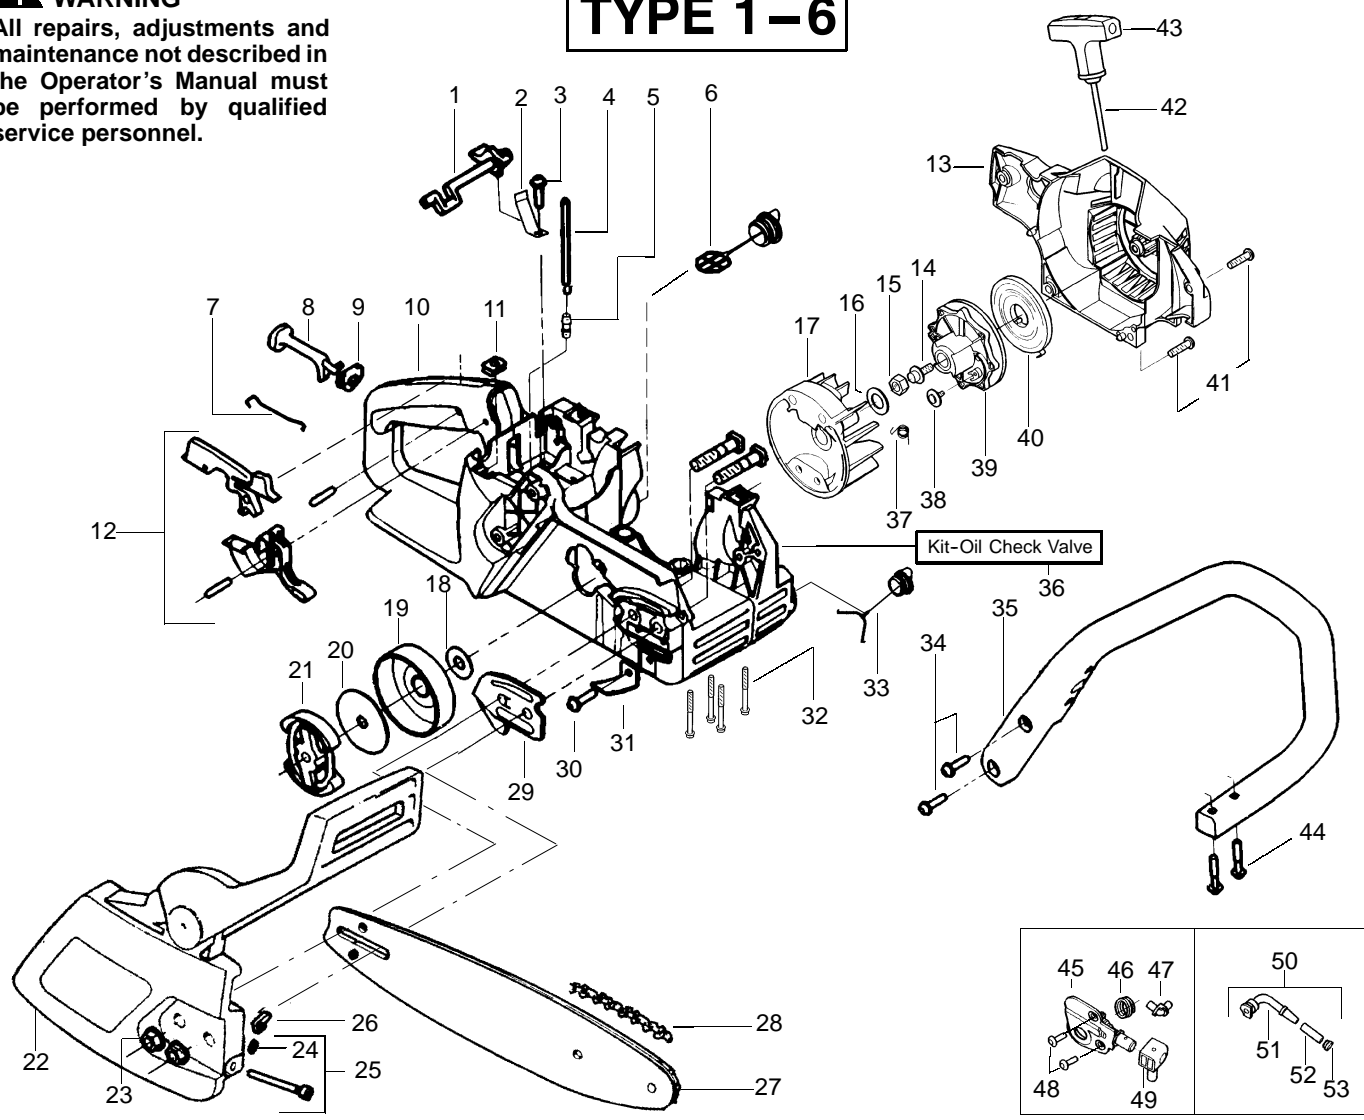

▲ WARNING
All repairs, adjustments and maintenance not described in the Operator's Manual must be performed by qualified service personnel.

TYPE 1-6

Ref.	Part No.	Description	Ref.	Part No.	Description	Ref.	Part No.	Description
1.	530038227	Lever-Switch (Includes Pin)	21.	530014949	Assy. - Clutch	41.	530015892	Screw.
2.	530016149	Spring-Switch	22.	530056960	Assy-Chain Brake	42.	530069232	Kit-Rope
3.	530015775	Screw	23.	530015917	Nut-Bar Mounting	43.	530056402	Handle-Starter
4.	530069216	Kit-Fuel Line (Large)	24.	530038593	Retainer-Bar Adjust	44.	530015940	Screw
5.	530023877	Fitting	25.	530069611	Kit-Bar Adjust (incl.24,26)	45.	530071259	Kit-Oil Pump (incl 46,47,49)
6.	530047192	Assy-Fuel Cap	26.	530015826	Pin-Bar Adjust	46.	530037820	Gear-Worm Spring
7.	530037809	Wire-Throttle	27.	952044370	Bar-16"	47.	530049477	Elbow-Oil Pickup
8.	530047989	Lever-Choke	28.	952051211	Chain-16"	48.	530016064	Screw
9.	530038406	Grommet-Choke Knob	29.	530038238	Plate-Bar Mounting	49.	530019206	Seal Block
10.	530069822	Assy-Chassis	30.	530015814	Screw	50.	530047663	Assy-Oil-Pickup (Incl. 51-53)
11.	530015922	Nut-Speed	31.	530029850	Chain Catcher	51.	530038373	Pickup-Oiler
12.	530071305	Kit-Trigger & Lockout	32.	530016132	Screw	52.	530037821	Filter-Oil
13.	530054717	Housing-Fan	33.	530010846	Assy-Oil Cap	53.	530030189	Plug-Oil Filter
14.	530015920	Screw	34.	530015814	Screw			
15.	530016134	Nut-Flywheel	35.	530056798	Handle-Front			
16.	530015127	Washer-Flywheel	36.	530071666	Kit-Oil Check Valve			
17.	530039209	Assy-Flywheel	37.	530023817	Spring - Starter Dog			
18.	530015907	Washer - Thrust	38.	530016080	Screw			
19.	530047061	Assy-Drum W/brg.	39.	530037817	Pulley-Starter			
20.	530015611	Washer-Clutch	40.	530027531	Spring-Starter			

↗ = NEW PART NUMBER FOR THIS IPL * = REFER TO THE SERVICE REFERENCE INDICATED FOR MORE INFORMATION. (LOCATED AT END OF IPL)
● = THESE PARTS ARE ILLUSTRATED FOR CLARITY. ORDER COMPLETE ASSEMBLY.

Walbro
Carburetor Assembly
WT324 – #530069703