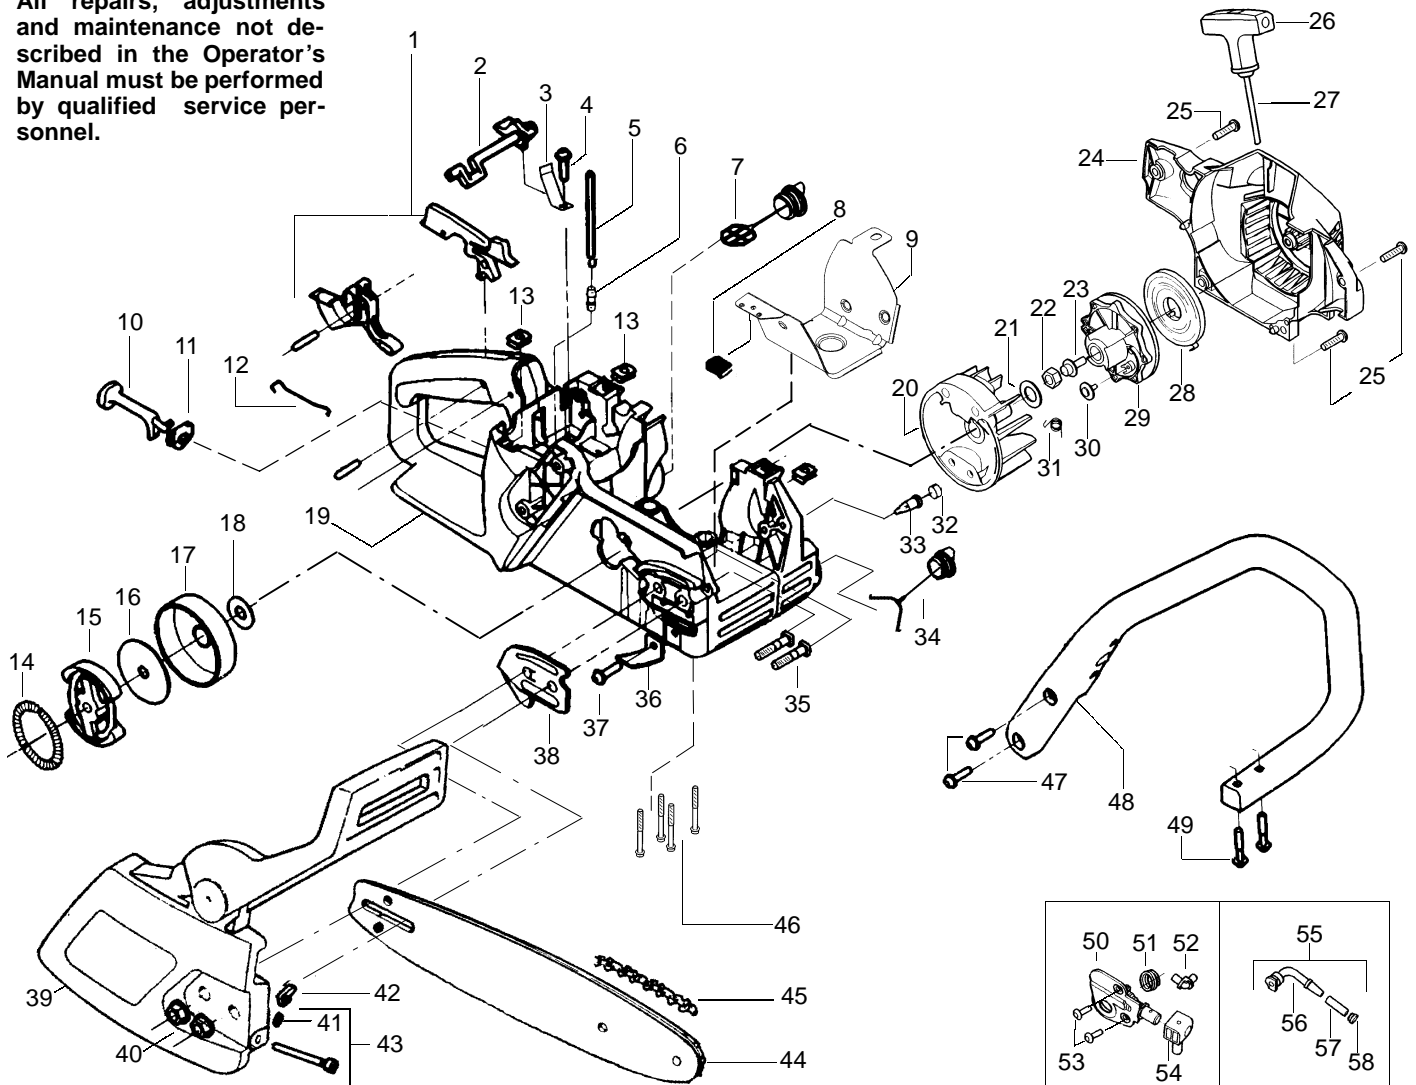

⚠ WARNING

All repairs, adjustments and maintenance not described in the Operator's Manual must be performed by qualified service personnel.

Ref.	Part No.	Description	Ref.	Part No.	Description	Ref.	Part No.	Description
1.	530071305	Trigger & Lockout Kit (Includes Pin)	23.	530015920	Screw	45.	952051211	Chain-16"
2.	530038227	Switch Lever	24.	530049334	Fan Housing	46.	530016132	Screw
3.	530016149	Switch Spring	25.	530015892	Screw	47.	530015814	Screw
4.	530015775	Screw	26.	530037485	Starter Handle	48.	530037799	Front Handle
5.	530069216	Fuel Line Kit (Large)	27.	530069232	Rope Kit	49.	530015940	Screw
6.	530023877	Fitting - Fuel line	28.	530027531	Starter Spring	50.	530071259	Kit-Oil Pump (incl 50,51,52,54)
7.	530047192	Fuel Cap Ass'y.	29.	530037817	Starter Pulley	51.	530037820	Gear-Worm Spring
8.	530055322	Clip - "U"	30.	530016080	Screw	52.	530049477	Elbow-Oil Pickup
9.	530055183	Shield - Heat	31.	530023817	Spring - Starter Dog	53.	530016064	Screw
10.	530047989	Lever-Choke	32.	530038264	Plug - Bronze Vent	54.	530019206	Seal Block
11.	530038406	Grommet-Choke lever	33.	530026119	Check Valve	55.	530047663	Oil-Pickup Ass'y. (Incl. 56, 57 & 58)
12.	530037809	Wire-Throttle	34.	530010846	Oil Cap Ass'y.	56.	530038373	Oiler Pickup
13.	530015922	Nut-Speed	35.	530016133	Bolt - Bar	57.	530037821	Oil Filter
14.	530094188	Spring - Clutch	36.	530029850	Chain Catcher	58.	530030189	Plug-Oil Filter
15.	530014949	Assy.-Clutch (incl. 14)	37.	530015814	Screw			
16.	530015611	Washer-Clutch	38.	530038238	Plate-Bar Mounting			
17.	530047061	Drum Assy. W/brg.	39.	530054735	Assy.-Chain Brake			
18.	530015907	Washer - Thrust	40.	530015917	Nut-Bar Mounting			
19.	530069822	Kit - Chassis Assy.	41.	530038593	Retainer-Bar Adjust			
20.	530039209	Flywheel Ass'y.	42.	530015826	Pin-Bar Adjust			
21.	530015127	Washer-Flywheel	43.	530069611	Kit-Bar Adjust (incl 41,42)			
22.	530016134	Nut-Flywheel	44.	952044370	Bar-16"			

✓ = NEW PART NUMBER FOR THIS IPL   * = REFER TO THE SERVICE REFERENCE INDICATED FOR MORE INFORMATION. (LOCATED AT END OF IPL)