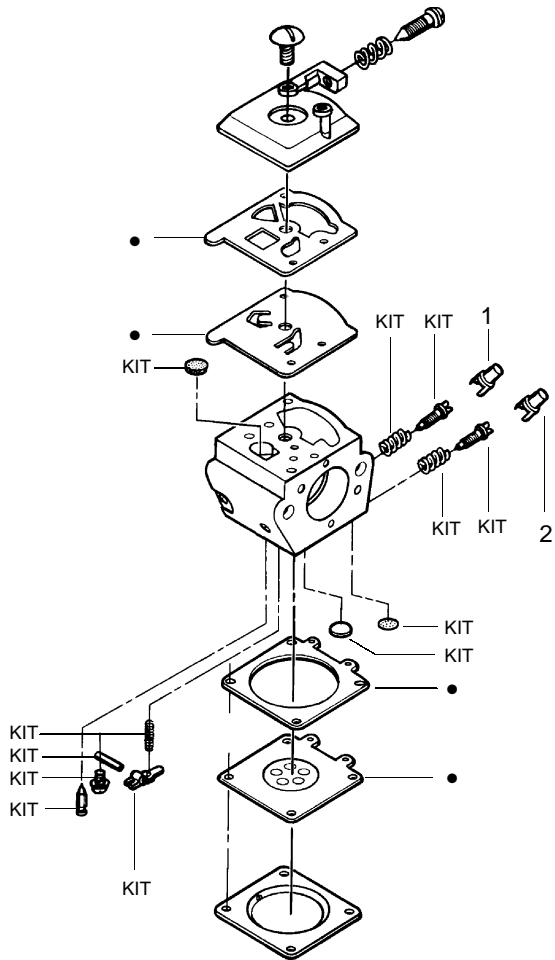

✓ = NEW PART NUMBER FOR THIS IPL * = REFER TO THE SERVICE REFERENCE INDICATED FOR MORE INFORMATION. (LOCATED AT END OF IPL)

Carburetor Assembly – WT600 – #530071410

Carb.
Repair
Kit

Gasket/
Dia.
Kit

3

4

Ref.	Part No.	Description
1.	530038479	Limiter Cap–High
2.	530038478	Limiter Cap–Low
3.	530069826	Carburetor Repair Kit (KIT= Indicates Contents)
4.	530069844	Gasket Diaphragm Kit (● Indicates Contents)