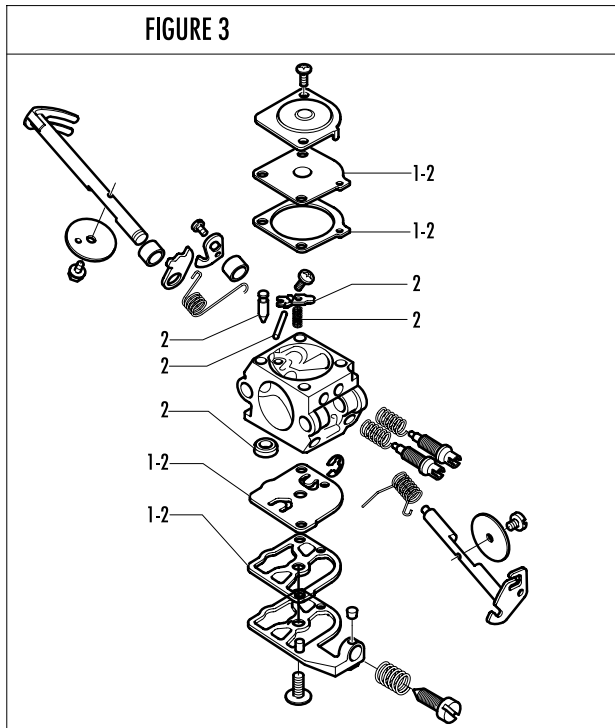

FIGURE 4

FIGURE 3

FIGURE 2

pos	P/N McC	P/N ELX	Qty	DESCRIPTION
1	503413203	503413203	1	air filter
2	503213216	503213216	2	screw
3	503213245	503213245	1	screw
4	503413101	503413101	1	filter holder
5	503105203	503105203	1	lever choke
6	501527801	501527801	1	bushing
7	501770002	501770002	1	gasket
8	503213216	503213216	3	screw
9	506013503	506013503	1	partition
10	505310751	505310751	1	rubber
11	506013202	506013202	1	bushing
12	240010	538240010	1	spark plug RCT7Y
13	503208006	503208006	1	screw
14	503625502	503625502	1	cylinder/piston ass'y
15	505310751	505310751	1	rubber
16	503289003	503289003	1	piston ring
17	249183	538249183	1	piston kit
18	501451601	501451601	1	needle bearing
19	737441000	737441000	2	ring
20	503222302	503222302	2	nut
22	506056502	506056502	2	crank shaft housing ass'y
23	505275719	505275719	2	seal ring
24	738220225	738220225	2	bearing
25	503573805	503573805	1	crank shaft assy
26	FIGURE 3		1	carb.
27	503853301	503853301	1	exh.outlet ass'y
29	506011703	506011703	1	muffler
30	503723701	503723701	1	muffler gasket
31	503218201	503218201	2	square head screw 5x57

FIGURE 3 CARB.ZAMA C1Q-EL 1

	503283101	503283101	1	carb.
1	503482101	503482101	1	diaph.gasket kit
2	249171	538249171	1	rep.kit RB45Z

FIGURE 3 WALBRO WT170-WT616-WT680

1	229191	538229191	1	Set of gasket
2	247260	538247260	1	major kit