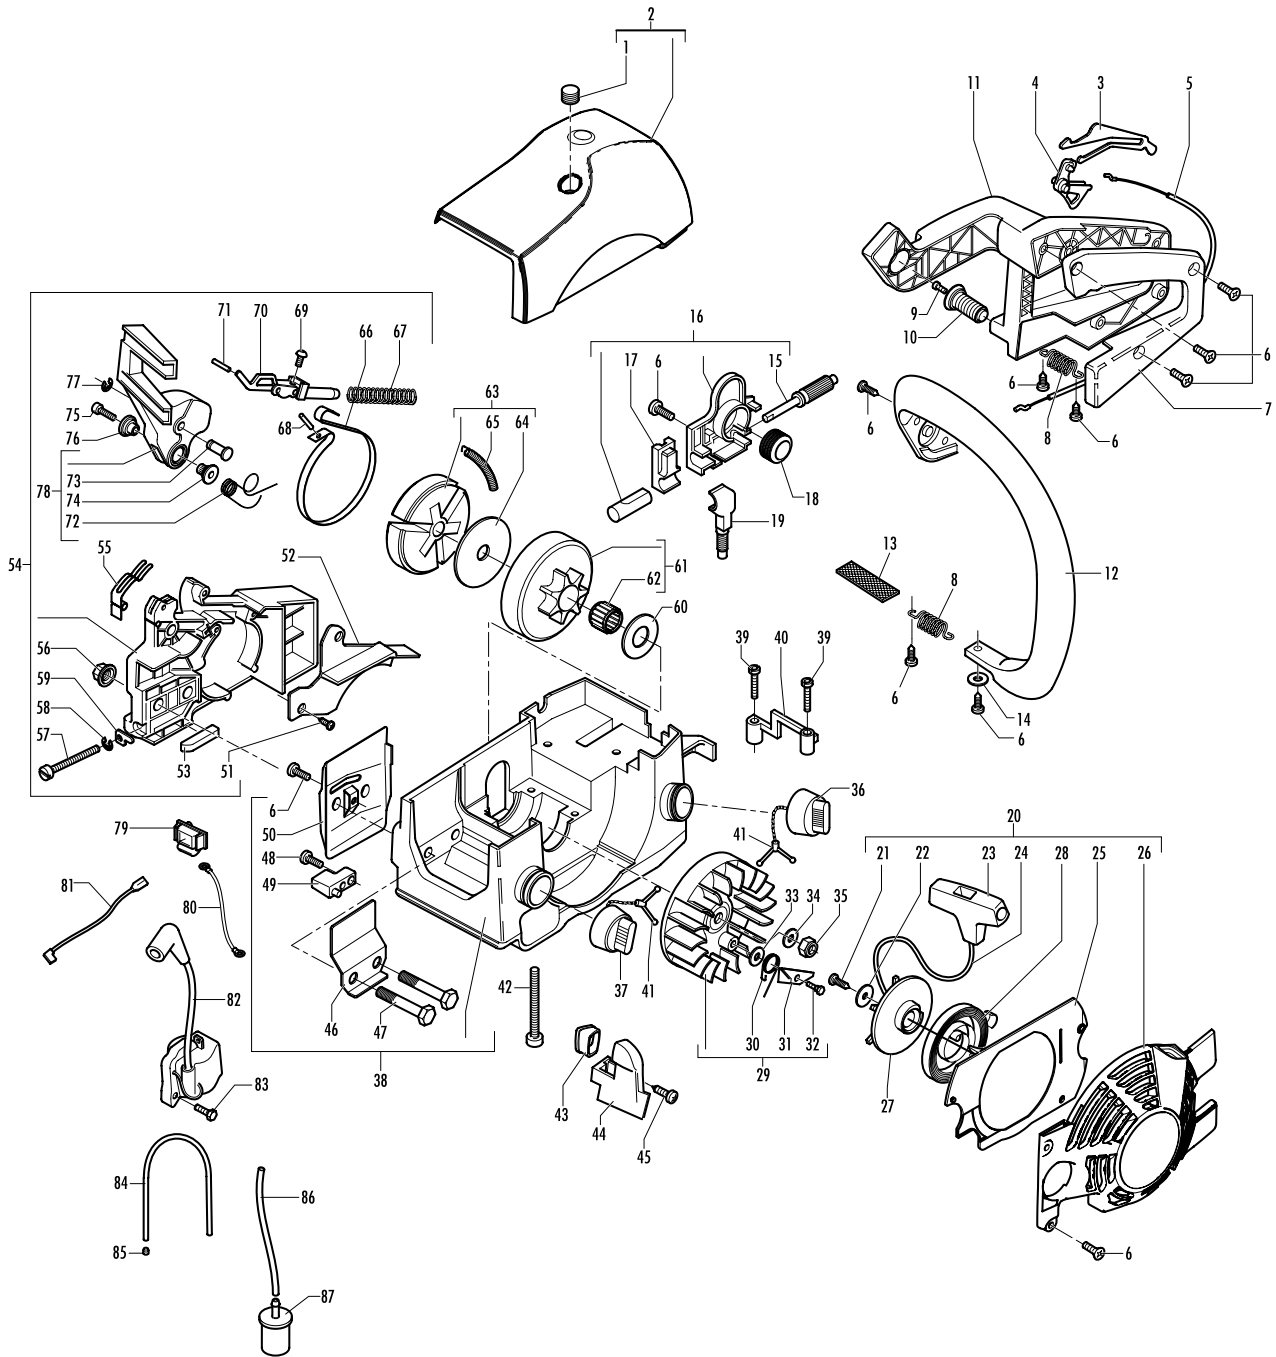

FIGURE 1

FIGURE 1

pos	P/N McC	P/N ELX	Qty	DESCRIPTION	pos	P/N McC	P/N ELX	Qty	DESCRIPTION
1	503227001	503227001	1	slotted barrel nut M5	45	503213216	503213216	9	screw
2	242478	538242478	1	cylinder cover	46	242499	538242499	1	guide plate
3	506014503	506014503	1	lever	47	506013101	506013101	2	bolt
4	506014401	506014401	1	gas lever	48	503213216	503213216	9	screw
5	506014004	506014004	1	gas cable	49	506031603	506031603	1	brake chain
6	503213216	503213216	3	screw	50	503492501	503492501	1	chain guide - p.kaatari
7	242657	358242657	1	half handle post.	51	503212810	503212810	6	screw
8	506014601	506014601	2	antivibe spring	52	503606901	503606901	1	cover spring
9	503200216	503200216	1	screw M5x16	53	501795801	501795801	1	guide
10	506014701	506014701	1	antivibe spring	54	242659	538242659	1	ass. clutch cover
11	242658	538242658	1	half handle post dx	55	501874701	501874701	1	spring
12	503711401	503711401	1	handle	56	227762	538227762	2	nut M 8
13	503119202	503119202	1	strap	57	242560	538242560	1	chain tensioner screw
14	503230042	503230042	1	washer	58	227504	538227504	1	benzing 5mm
15	506023901	506023901	1	pump plunger	59	505267895	505267895	1	puller unit - p.kaatari
16	506027701	506027701	1	oil pump	60	503230105	503230105	1	washer
17	506024201	506024201	1	oil guide	61	503159802	503159802	1	clutch drum
18	503104902	503104902	1	pump drive wheel	62	503253401	503253401	1	support bushing
19	503101601	503101601	1	suction hose CPL ass'y	63	503173102	503173102	1	clutch CPL
20	242656	538242656	1	starter ass'y	64	504184401	504184401	1	clutch
21	503210616	503210616	1	screw	65	504210016	504210016	1	spring
22	227259	538227259	1	washer	66	501875401	501875401	1	spring
23	503543901	503543901	1	starter handle	67	503688501	503688501	1	brake band
24	505305125	505305125	1	starter rope	68	721425250	721425250	1	elastic pin
25	242740	538242740	1	starter cover ari conv.	69	503212810	503212810	6	screw
26	242738	538242738	1	starter cover	70	501875301	501875301	1	knee-joint
27	506016401	506016401	1	starter pulley	71	720123300	720123300	1	pin 3x10
28	501763101	501763101	1	spring starter	72	503610801	503610801	1	spring
29	503790004	503790004	1	flywheel assy	73	503802701	503802701	1	brake lever pin
30	503783201	503783201	1	spring	74	501768101	501768101	1	bushing
31	503710203	503710203	1	pawl	75	503202616	503202616	1	screw
32	501819903	501819903	1	screw	76	501768001	501768001	1	bushing
33	503230042	503230042	1	washer	77	235367	538235367	1	benzing 4mm
34	503230101	503230101	1	washer	78	503513102	503513102	1	hand guard
35	503221011	503221011	1	nut	79	503718001	503718001	1	stop switch
36	506027505	506027505	1	ass. cap mix	80	503440601	503440601	1	ground lead
37	503551601	503551601	1	tank cap	81	506013701	506013701	1	shorting lead
38	503498201	503498201	1	tank CPL	82	503580501	503580501	1	ignition module
39	503213230	503213230	2	screw	83	503202520	503202520	2	screw
40	503748101	503748101	1	place switch	84	242528	538242528	1	hose 110mm
41	503578901	503578901	1	holder	85	504357201	504357201	1	hose filter
42	242727	538242727	4	screw TC M6x60	86	242527	538242527	1	hose 130mm
43	503711101	503711101	1	induction pipe	87	503443201	503443201	1	filter mix
44	503711001	503711001	1	induction pipe					