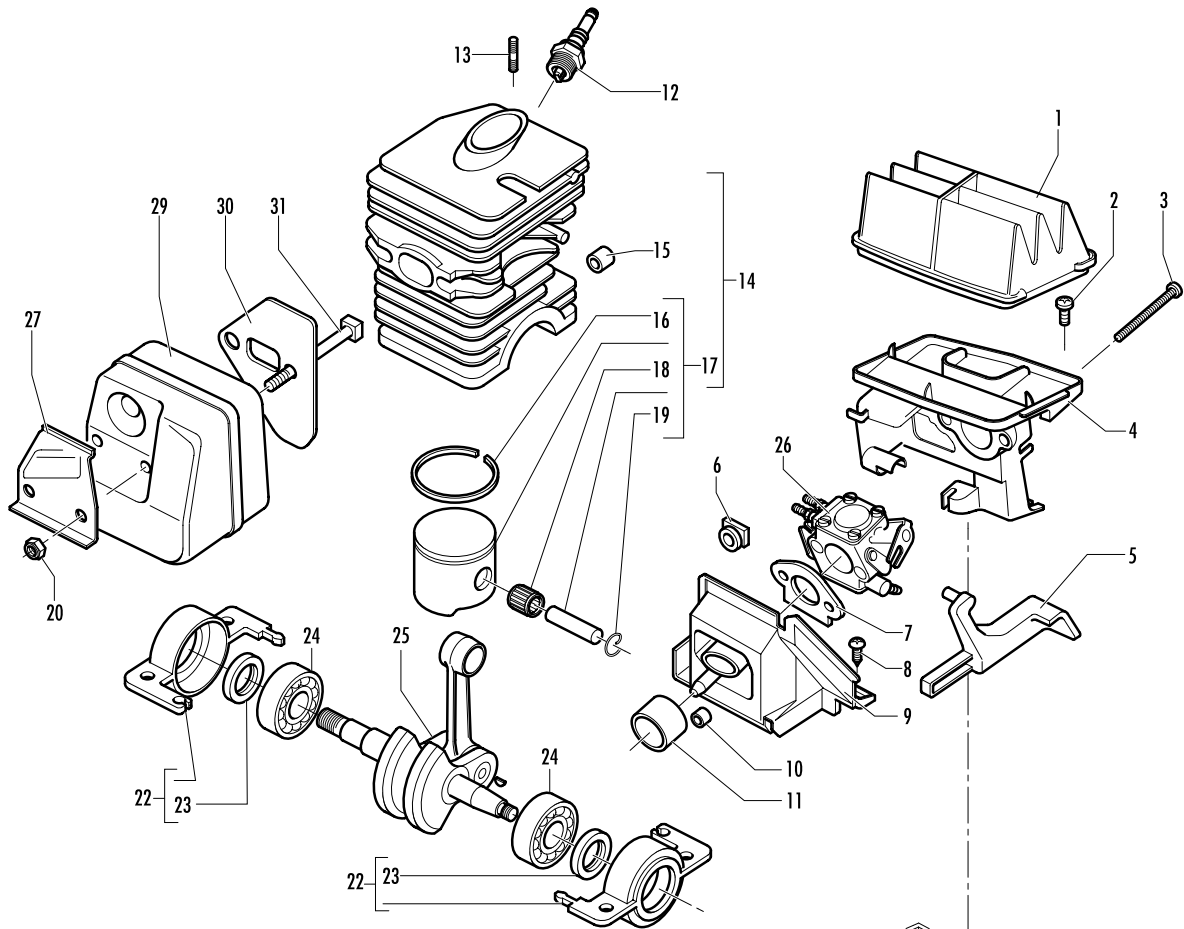

FIGURE 4

FIGURE 3

FIGURE 2

pos	P/N McC	P/N ELX	Qty	DESCRIPTION
1	503413203	503413203	1	air filter
2	503213216	503213216	2	screw
3	503213245	503213245	1	screw
4	503413101	503413101	1	filter holder
5	503105203	503105203	1	lever choke
6	501527801	501527801	1	bushing
7	501770002	501770002	1	gasket
8	503213216	503213216	3	screw
9	506013503	506013503	1	partition
10	505310751	505310751	1	rubber
11	506013202	506013202	1	bushing
12	240010	538240010	1	spark plug RCT7Y
13	503208006	503208006	1	screw
14	503625502	503625502	1	cylinder/piston ass'y
15	505310751	505310751	1	rubber
16	503289003	503289003	1	piston ring
17	249183	538249183	1	piston kit
18	501451601	501451601	1	needle bearing
19	737441000	737441000	2	ring
20	503222302	503222302	2	nut
22	506056502	506056502	2	crank shaft housing ass'y
23	505275719	505275719	2	seal ring
24	738220225	738220225	2	bearing
25	503573805	503573805	1	crank shaft assy
26	FIGURE 3		1	carb.
27	503853301	503853301	1	exh.outlet ass'y
29	506011703	506011703	1	muffler
30	503723701	503723701	1	muffler gasket
31	503218201	503218201	2	square head screw 5x57

FIGURE 3 CARB.ZAMA C1Q-EL 1

	503283101	503283101	1	carb.
1	503482101	503482101	1	diaph.gasket kit
2	249171	538249171	1	rep.kit RB45Z

FIGURE 3 WALBRO WT170-WT616-WT680

1	229191	538229191	1	Set of gasket
2	247260	538247260	1	major kit