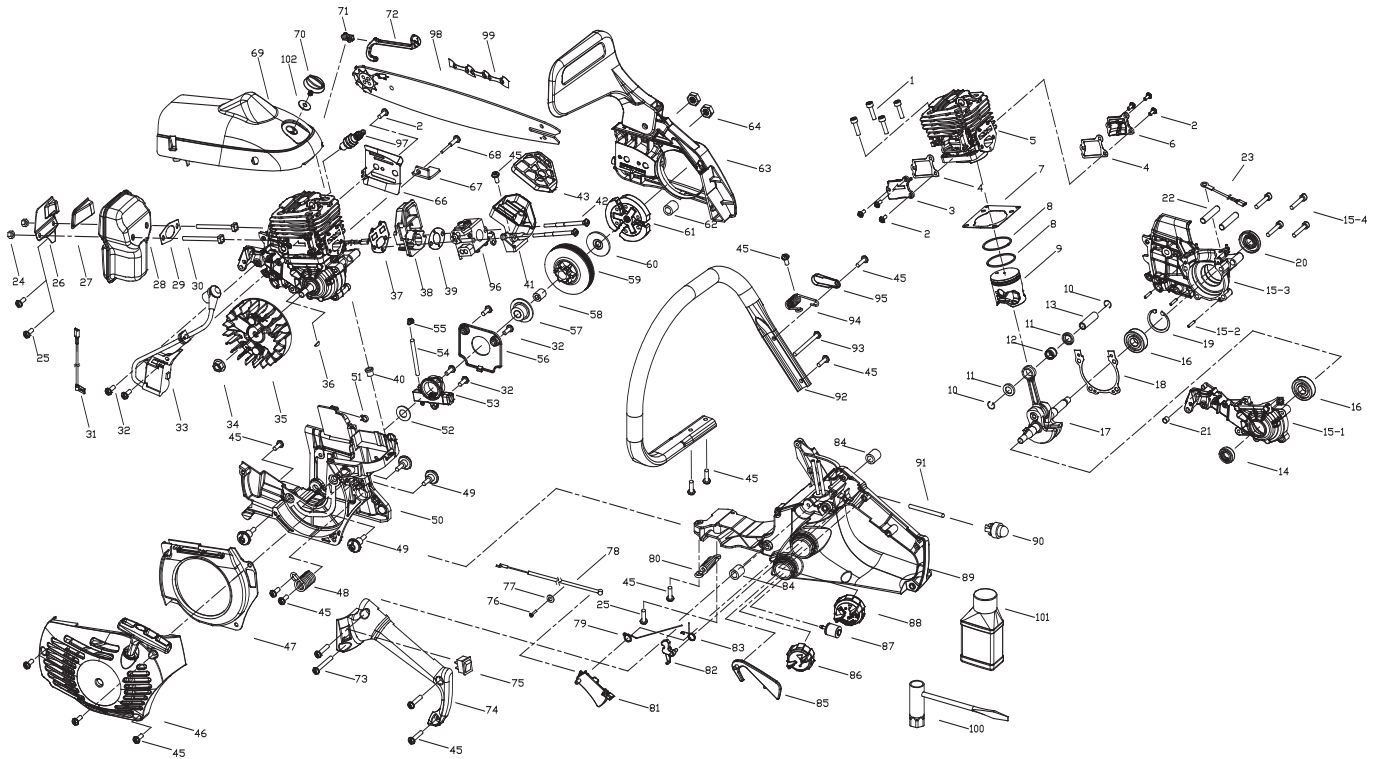

10 - PARTS LIST

MODEL MS354a

No.	Parts No.	Description	No.	Parts No.	Description	No.	Parts No.	Description
1	9SGEB-05-20	SCREW	32	9SKKB-04-14	SCREW	69	9067-311001	SHROUD
2	9SKKB-04-10	SCREW	33	9288-310801	IGNITION ASS'Y	70	9134-310801	KNOB
3	9067-310802	CAP	34	9NHC-08	NUT	71	9072-311001	HOLDER, CHOKE LEVER
4	9014-310803	GASKET	35	9169-310801	FLYWHEEL ASS'Y	72	9114-311001	LEVER, CHOKE
5	9292-310801F	CYLINDER	36	6221-830301	WOODRUFF KEY	73	9SKKB05-27	SCREW
6	9067-310801	CAP	37	9014-310805	SPACER	74	9068-311002	HANDLE ASS'Y (L)
7	9014-310801	GASKET	38	9082-311001	ISOLATER, CARBURETER	75	9022-310701	SWITCH
8	9189-310801A	PISTON RING	39	9014-310006	SPACER	76	9SKKB04-10	SCREW
9	9290-311001	PISTON	40	9013-311003	RUBBER PLUG	77	9WFZ-04-12	WASHER
10	9CA-10.3	RING	41	9228-311006	AIR GUIDE ASS'Y	78	9010-311001	CABLE, THROTTLE
11	9131-310801	WASHER	42	9SKKB-04-70	SCREW	79	9024-311005	SPRING
12	9NR-K101411	ROLLER	43	9183-311201	SPONGE	80	9024-310803	SPRING
13	9PC10-32	PIN, PISTON	45	9SKKB05-18	SCREW	81	9028-311001	TRIGGER, THROTTLE
14	9157-332101	SEAL	46	9228-311010	STARTER HOUSING ASS'Y	82	9028-311002	TRIGGER, THROTTLE
15	9228-310819	CLY CASE ASS'Y	47	9211-311001	CAP, AIRWAY	83	9024-311003	SPRING
15-1	9072-310802F	CLY CASE, LEFT	48	9024-311001	SPRING	84	9013-311001	RUBBER PLUG
15-2	9PA-03-08S	PIN	49	9191-311001	SCREW	85	9028-310801	TRIGGERRELEASE
15-3	9072-310801F	CLY CASE, RIGHT	50	9004-311001	BRACKET	86	9228-310809	OIL CAP ASS'Y
15-4	9SKKB-05-27	SCREW	51	9079-311002	BUSH	87	9182-310101	FUEL FILTER
16	9DB-620101	BEARING	52	9WFB-10-18	SPACER	88	9228-310820	FUEL CAP ASS'Y
17	9228-310801-A	CRANK/ROD ASS'Y	53	9228-310805	PUMP ASS'Y	89	9228-311003	HANDLE ASS'Y (R)
18	9014-310802	GASKET	54	9129-311005	PIPE	90	9142-310002	PRIMER
19	9CB-32	RING	55	9154-310802	CONNECTOR	91	9129-311002	PIPE
20	9157-310801	SEAL	56	9072-310806	CAP, ANTI-DUST	92	9068-311001	HANDLE, FRONT
21	9059-311001	BUSH	57	9073-310803	WORM	93	9SKKB05-32	SCREW
22	9191-310802	SCREW	58	9NR-K101313	ROLLER	94	9024-311002	SPRING
23	9010-311002	WIRE	59	9200-310801	DRUM ASS'Y	95	9043-311002	CAP, SPRING
24	9NCC-05U	NUT	60	9014-310807	WASHER	96	9287-311001	CARBURETER WT-808A
25	9SKKB-05-14	SCREW	61	9228-311004	CLUTCH ASS'Y	97	9295-310801	SPARK PLUG CHAMPION R27C
26	9014-310810	COVER, MESH	62	9013-311002	RUBBER PLUG	98	9040-310814F	BAR
27	9016-310801	SPARK ARRESTER	63	9228-311009	BRAKE KIT ASS'Y	99	6220-210820	CHAIN
28	9228-311005	MUFFLER ASS'Y	64	9NAZ-5/16-18	NUT	100	9042-310201	SPANNER
29	9014-310804	BAFFLE	65	9014-310811	SPACER	101	9066-310101	OIL
30	9191-310803	SCREW	66	9263-310801	CHAIN CATCH	102	9014-311003	SPACER
31	9010-311003	WIRE	67	9SKKB-05-32	SCREW			