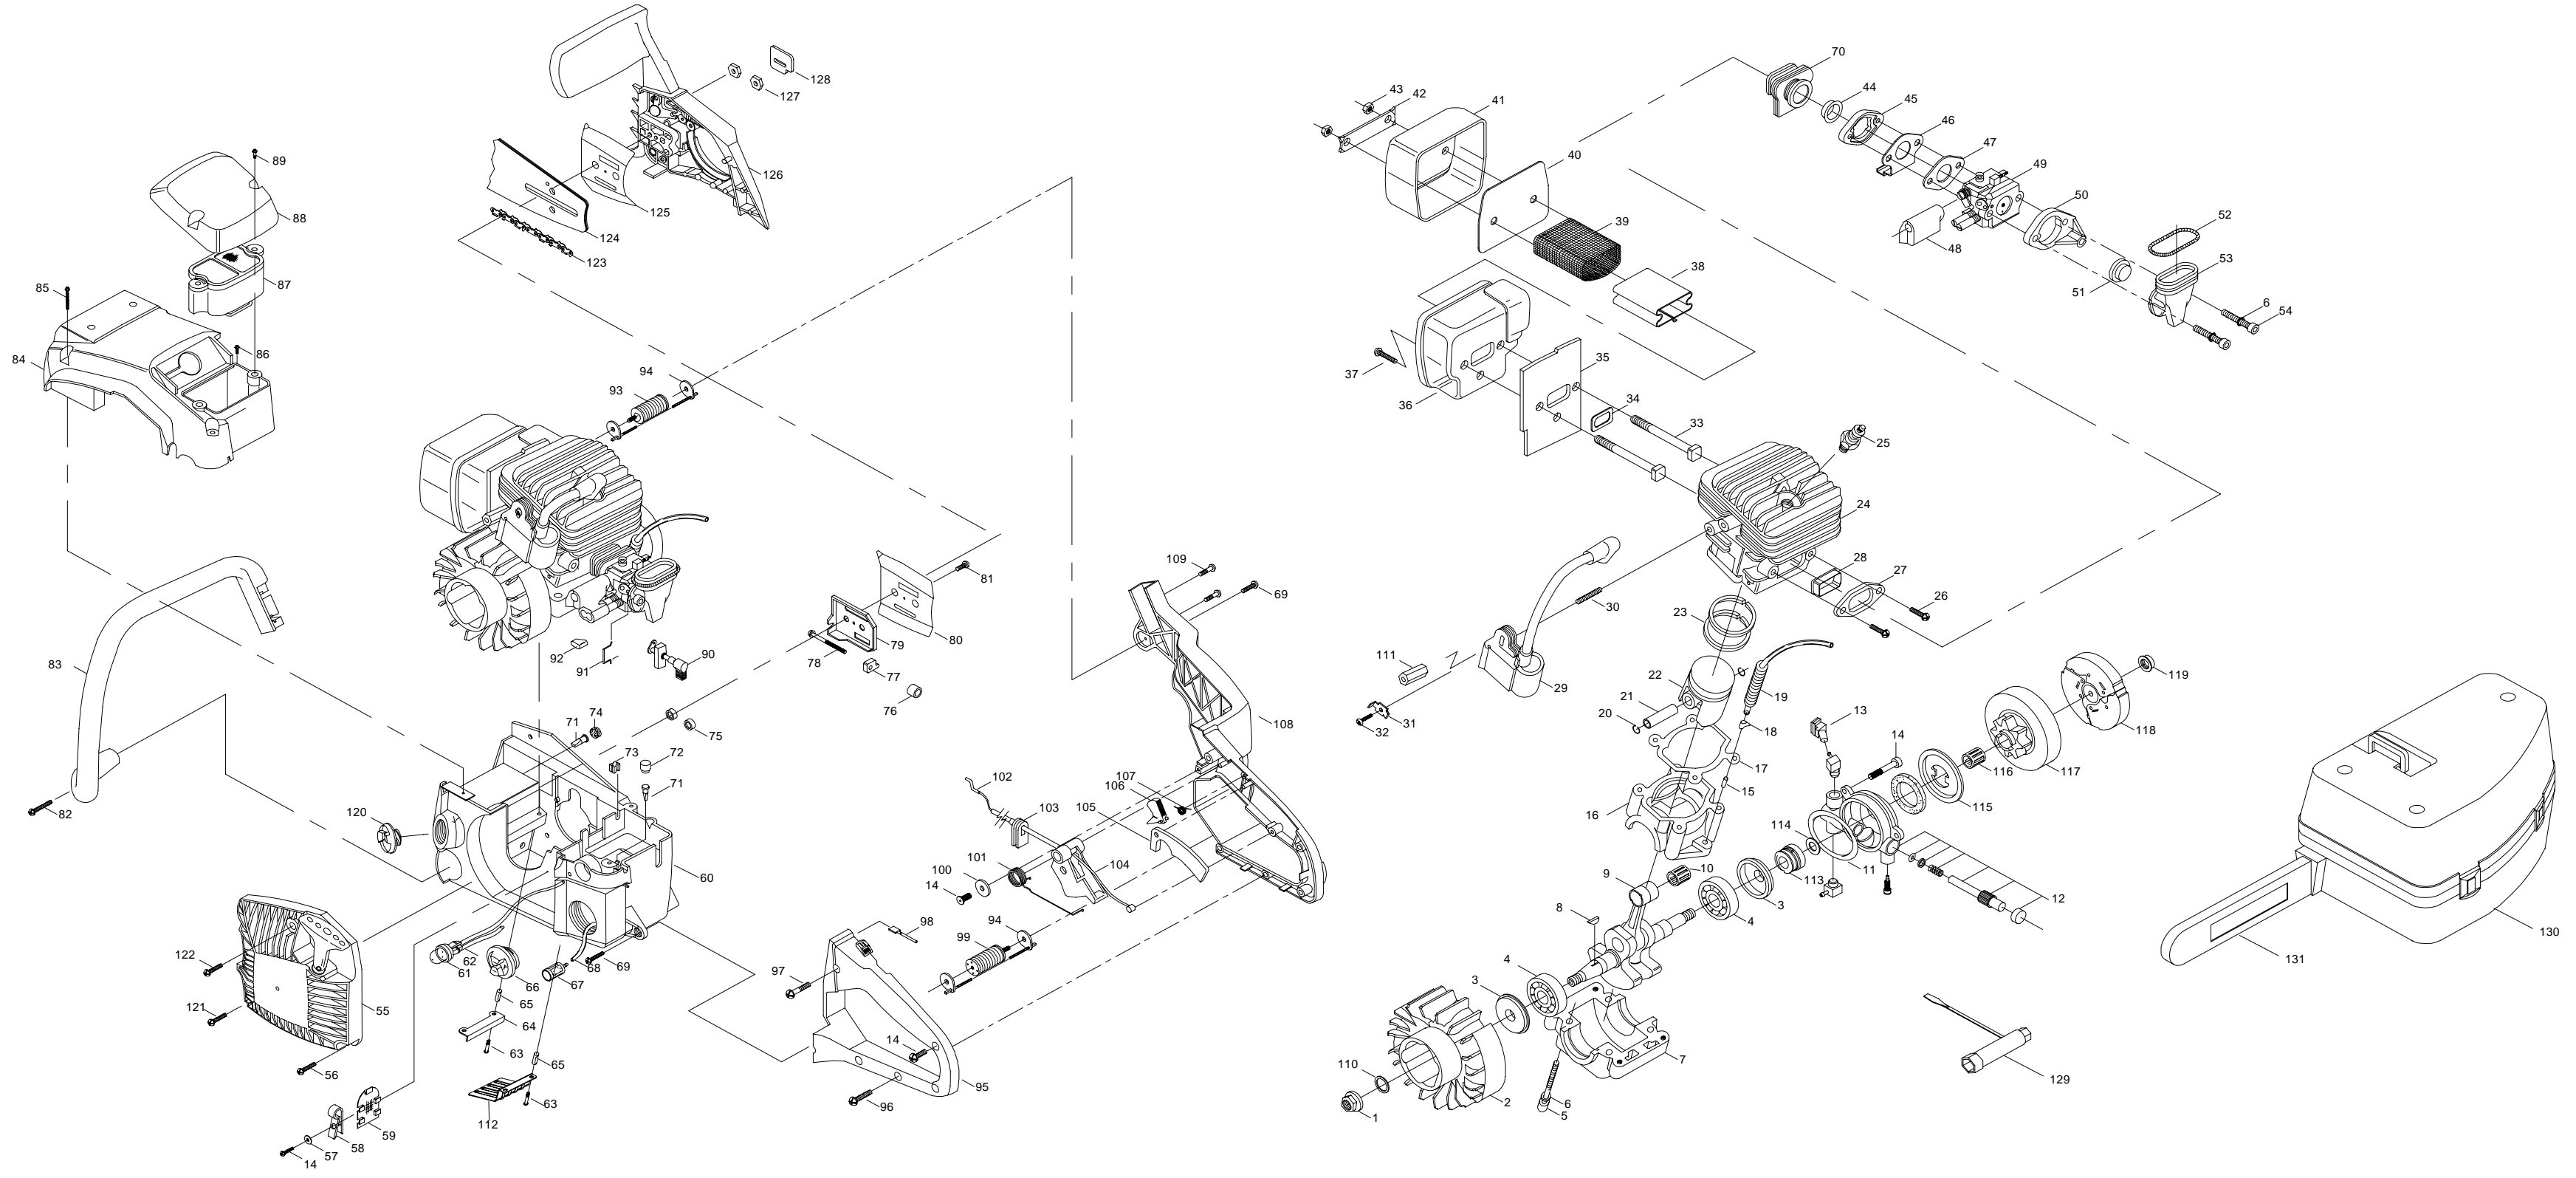

SERVICE SPARE PARTS LIST

SPECIFY MODEL NO. WHEN ORDERING PARTS	
20" Gas Chain Saw	
MODEL NO.	MS2049AVCC / 41CY09AS777

DATE	REVISIED DATE	PAGE
11/18/2004	N/A	1/2

SERVICE SPARE PARTS LIST

SPECIFY MODEL NO. WHEN ORDERING PARTS		DATE	REVISED DATE	PAGE
20" Gas Chain Saw		38309	N/A	2/2
MODEL NO.	MS2049AVCC / 41CY09AS777			