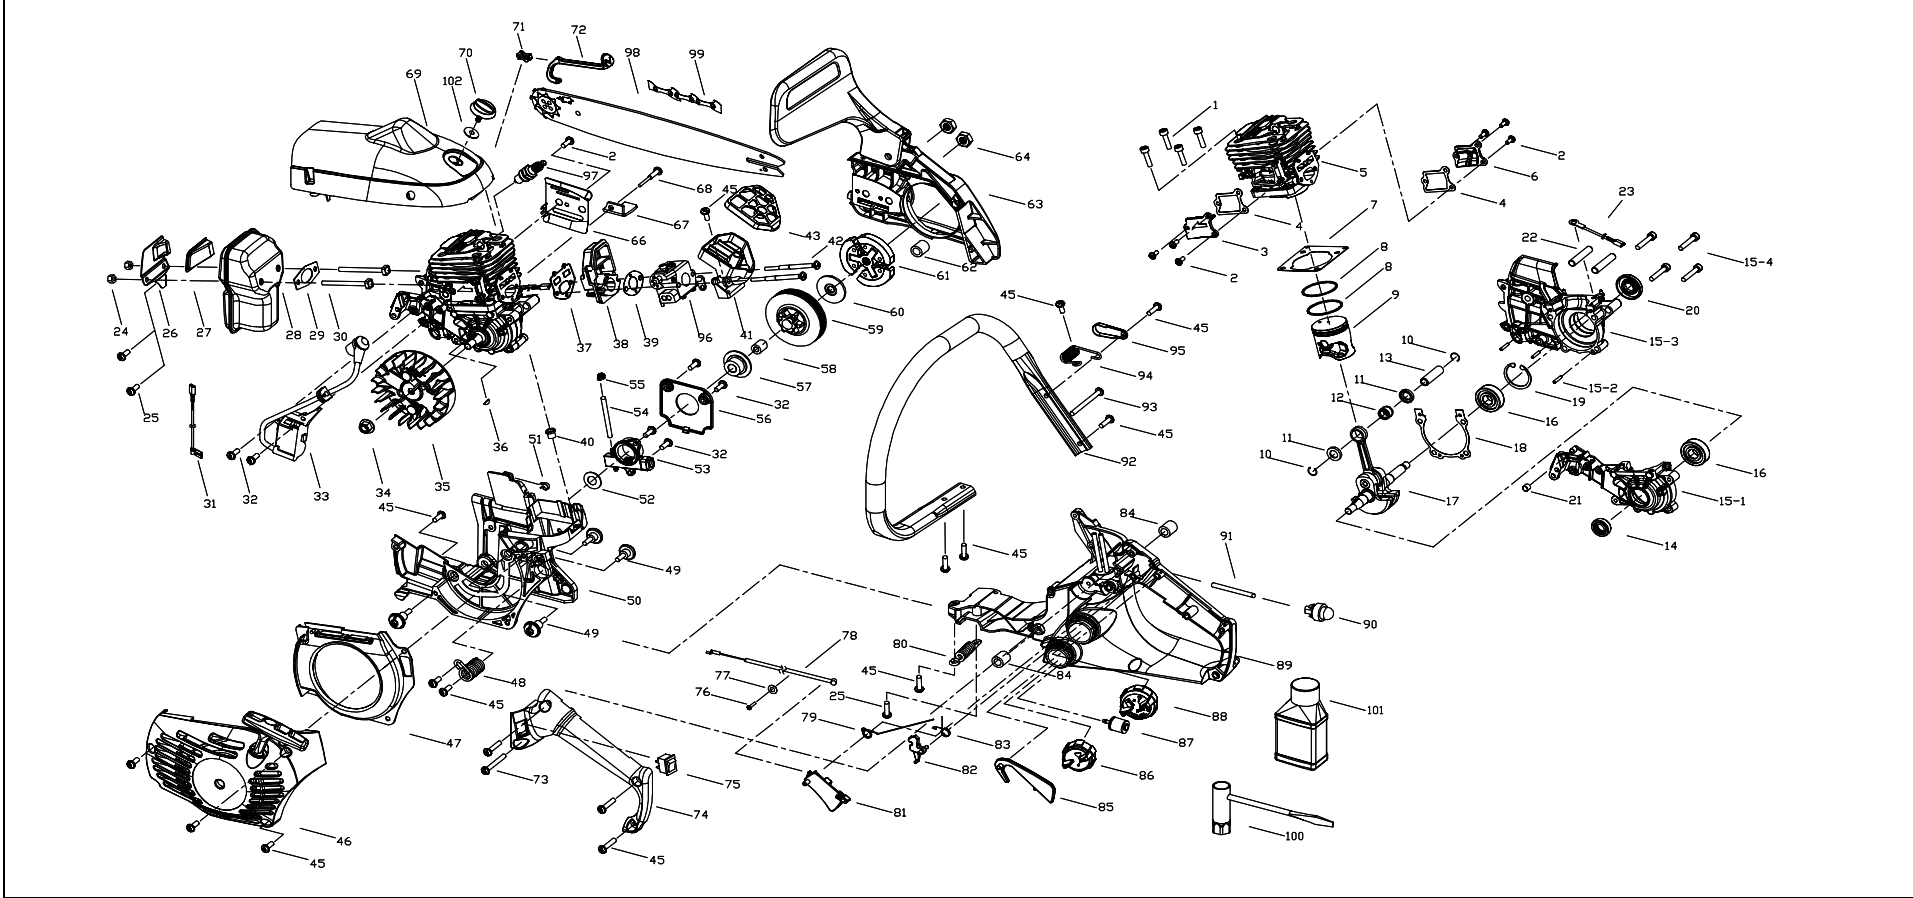

SERVICE SPARE PARTS LIST

SPECIFY MODEL NO. WHEN ORDERING PARTS		DATE	REVISED DATE	PAGE
35cc Gas Chain Saw		2/15/2007	N/A	1/2
MODEL NO.	MCC1435A			

SERVICE SPARE PARTS LIST

SPECIFY MODEL NO. WHEN ORDERING PARTS												DATE		REVISED DATE		PAGE
35cc Gas Chain Saw												2/15/2007		N/A		2/2
MODEL NO.			MCC1435A													
No.	STK CODE	JFT Parts No.	Description	Q	No.	STK CODE	JFT Parts No.	Description	Q	No.	STK CODE	JFT Parts No.	Description	Q		
1		9SGEB-05-20	SCREW	4	32	9SKKB-04-14	SCREW	6	69		9067-311001	SHROUD	1			
2		9SKKB-04-10	SCREW	7	33	9288-310801	IGNITION ASS'Y	1	70		9134-310801	KNOB	1			
3		9067-310802	CAP	1	34	9NHC-08	NUT	1	71		9072-311001	HOLDER, CHOKE LEVER	1			
4		9014-310803	GASKET	1	35	9169-310801	FLYWHEEL ASS'Y	1	72		9114-311001	LEVER, CHOKE	1			
5		9292-311001F	CYLINDER	1	36	6221-830301	WOODRUFF KEY	1	73		9SKKB05-27	SCREW	1			
6		9067-310801	CAP	1	37	9014-310805	SPACER	1	74		9068-311002	HANDLE ASS'Y (L)	1			
7		9014-310801	GASKET	1	38	9082-311001	ISOLATER, CARBURETER	1	75		9023-310701	SWITCH	1			
8		9189-311001	PISTON RING	2	39	9014-310006	SPACER	1	76		9SKKB04-10	SCREW	1			
9		9290-311002	PISTON	1	40	9013-311003	RUBBER PLUG	1	77		9WFB-04-12	WASHER	1			
10		9CA-10.3	RING	1	41	9228-311006	AIR GUIDE ASS'Y	1	78		9010-311001	CABLE, THROTTLE	1			
11		9131-310801	WASHER	1	42	9SKKB-04-70	SCREW	2	79		9024-311005	SPRING	1			
12		9NR-K101411	ROLLER	1	43	9183-311201	SPONGE	1	80		9024-310803	SPRING	1			
13		9PC-10-32	PIN, PISTON	1	45	9SKKB05-18	SCREW	16	81		9028-311001	TRIGGER, THROTTLE	1			
14		9157-332101	SEAL	1	46	9228-311002	STARTER HOUSING ASS'Y, 116C YELLOW	1	82		9028-311002	TRIGGER, THROTTLE	1			
15		9228-310819	CLY CASE ASS'Y	1	47	9211-311001	CAP, AIRWAY	1	83		9024-311003	SPRING	1			
15-1		9072-310802F	CLY CASE, LEFT	1	48	9024-311001	SPRING	1	84		9013-311001	RUBBER PLUG	2			
15-2		9PA-03-08S	PIN	3	49	9191-311001	SCREW	4	85		9028-310801	TRIGGER, RELEASE	1			
15-3		9072-310801F	CLY CASE, RIGHT	1	50	9004-311001	BRACKET	1	86		9228-310809	OIL CAP ASS'Y	1			
15-4		9SKKB-05-27	SCREW	4	51	9079-311002	BUSH	1	87		9182-310101	FUEL FILTER	1			
16		9DB-620101	BEARING	2	52	9WFB-10-18	SPACER	1	88		9228-310820	FUEL CAP ASS'Y, 116C YELLOW	1			
17		9228-310801-A	CRANK/ROD ASS'Y	1	53	9228-310805	PUMP ASS'Y	1	89		9228-311003	HANDLE ASS'Y (R)	1			
18		9014-310802	GASKET	1	54	9129-311005	PIPE	1	90		9142-310002	PRIMER	1			
19		9CB-32	RING	1	55	9154-310802	CONNECTOR	1	91		9129-311002	PIPE	1			
20		9157-310801	SEAL	1	56	9072-310806	CAP, ANTI-DUST	1	92		9068-311001-A	HANDLE, FRONT	1			
21		9059-311001	BUSH	1	57	9073-310803	WORM	1	93		9SKKB05-32	SCREW	1			
22		9191-310802	SCREW	2	58	9NR-K101313	ROLLER	1	94		9024-311002	SPRING	1			
23		9010-311002	WIRE	1	59	9200-311001	DRUM ASS'Y	1	95		9043-311002	CAP, SPRING	1			
24		9NCC-05U	NUT	2	60	9014-310807	WASHER	1	96		9287-311001	CARBURETER WT-808	1			
25		9SKKB-05-14	SCREW	2	61	9228-311004	CLUTCH ASS'Y	1	97		9295-310801	SPARK PLUG CHAMPION RZ7C	1			
26		9014-310810	COVER, MESH	1	62	9013-311002	RUBBER PLUG	1	98		9040-310804F	BAR	1			
27		9016-310801	SPARK ARRESTER	1	63	9228-311001	BRAKE KIT ASS'Y, 116C YELLOW	1	99		6220-210820	CHAIN	1			
28		9228-311005T	MUFFLER ASS'Y	1	64	9NAZ-5/16-18	NUT	2	100		9042-310201	SPANNER	1			
29		9014-310804	BAFFLE	1	66	9014-310811	SPACER	1	101		9066-310101	OIL	1			
30		9191-310803	SCREW	2	67	9263-310801	CHAIN CATCH	1	102		9014-311003	SPACER	1			
31		9010-311003	WIRE	1	68	9SKKB-05-32	SCREW	1								