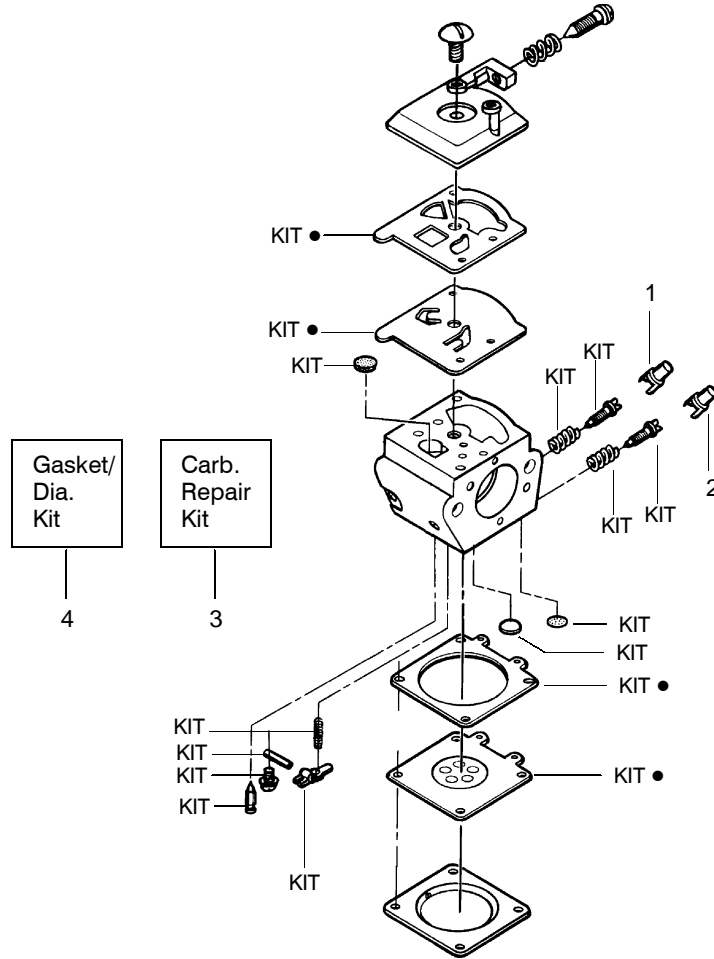

Ref.	Part No.	Description	Ref.	Part No.	Description	Ref.	Part No.	Description
1.	530016153	Screw	20.	530016132	Screw	38.	530047604	Housing-Air Filter
2.	530056924	Shield-Cylinder	21.	530036103	Screen-Spark	39.	530016101	Nut
3.	530047213	Assy-Air Purge	22.	530037813	Diffuser-Muffler	40.	530037793	Air Filter - Foam
4.	530015780	Screw	23.	530069608	Gasket-Muffler (kit)	41.	530031135	Wrench-Bar
5.	530095646	Assy-Fuel Pick-up	24.	530047207	Assy-Muffler (Incl. 19,20, 21,22,23)	42.	530069608	Kit-Engine Gasket (incl. 36,32,23)
6.	530069247	Kit-Line Purge/Carb. (Small Dia)	25.	530047062	Assy-Crankshaft	Not Shown		
7.	530069216	Kit-Line Purge/Tank (large line)	26.	530037935	Cap-Crankcase	530163158	530163159	Manual- (Scan)
8.	530049244	Grommet-Carb Adjust.	27.	530056363	Assy-Seal & Bearing	530163160	530054781	Manual - (Euro I)
9.	530038479	Limiter Cap-High(brown)	28.	530038729	Ring-Piston			Manual - (Euro II)
10.	530038478	Limiter Cap-Low(tan)	29.	530015697	Retainer - Piston Pin			Decal-Warning
11.	530054144	Seal-Carb Adapter	30.	530071408	Kit-Piston - (incl. 28-29)			
12.	952030150	Spark Plug (RCJ-7Y)	31.	530071412	Kit-Cylinder			
13.	530016136	Clip-High Tension Lead	32.	530069608	Gasket-Carb.			
14.	530049117	Assy-Wire Harness (includes switch)	33.	530016187	Adapter (kit)			
15.	530015814	Screw	34.	530049700	Screw			
16.	530039167	Module-Ignition	35.	530016386	Carb. Adapter			
17.	530047442	Strap-Ground	36.	530069608	Screw			
18.	530037652	Insulator-Heat	37.	530069722	Carb. Gasket (kit)			
19.	530049870	Back Plate-Muffler			Kit-Carburetor (incl. 9 & 10)			

↖ = NEW PART NUMBER FOR THIS IPL

★ = REFER TO THE SERVICE REFERENCE INDICATED FOR MORE INFORMATION. (LOCATED AT END OF IPL)

**Carburetor Assembly – WT-391 – #530069722**

Ref.	Part No.	Description
1.	530038479	Limiter Cap–High
2.	530038478	Limiter Cap–Low
3.	530069826	Carburetor Repair Kit ( KIT= Indicates Contents) & Includes Limiter Caps
4.	530069844	Gasket/Diaphragm Kit ( • = Indicates Contents)