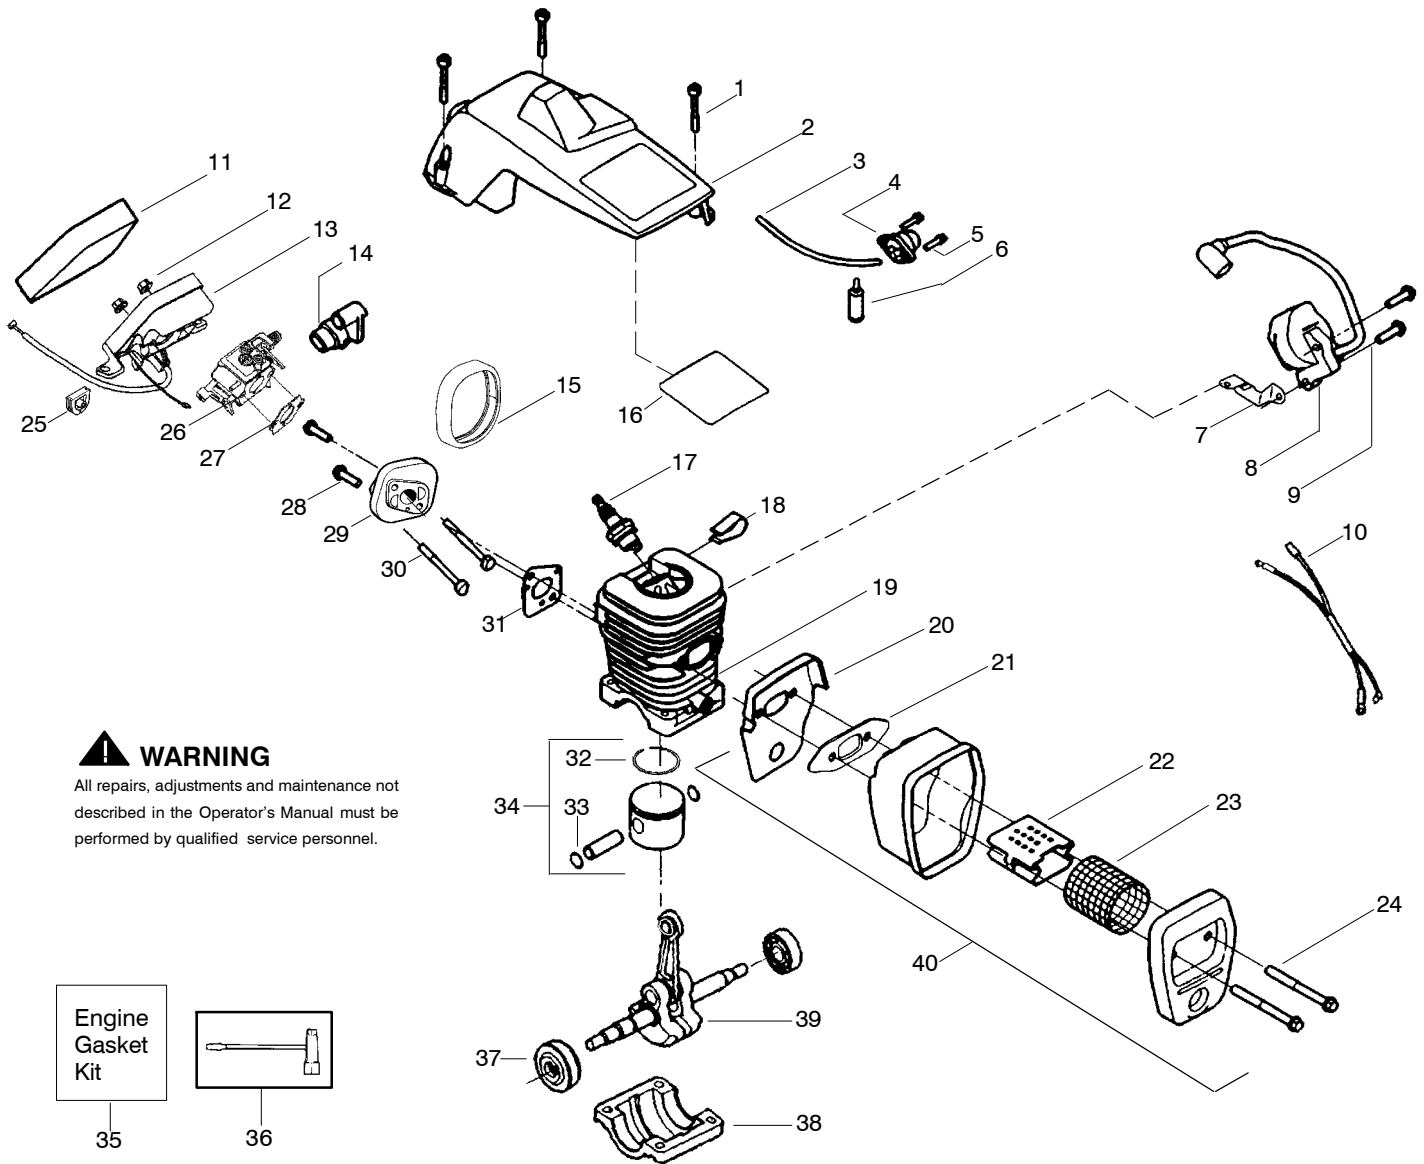

WARNING

All repairs, adjustments and maintenance not described in the Operator's Manual must be performed by qualified service personnel.

Ref.	Part No.	Description	Ref.	Part No.	Description	Ref.	Part No.	Description
1.	530016153	Screw	19.	530012550	Cylinder	35.	530069608	Kit-Engine Gasket (Incl. 21, 27 & 31)
2.	530055638	Assy-Cylinder Shield (includes # 16)	20.	530049870	Backplate-Muffler			Bar Wrench
3.	530069247	Kit-Fuel Line (Small)	21.	530069608	Gasket-Muffler(kit)	36.	530031135	
4.	530071835	Kit-Air Purge (Incl. #5)	22.	530037813	Diffuser-Muffler	37.	530056363	Assy-Seal & Bearing
5.	530015780	Screw	23.	530036103	Screen-Spark	38.	530037935	Cap-Crankcase
6.	530095646	Assy-Fuel Pick-up	24.	530016132	Bolt-Muffler	39.	530047062	Assy-Crankshaft
7.	530047442	Strap-Ground	25.	530047631	Grommet-Throttle Cable	40.	530047207	Assy-Muffler (Incl. 20-24)
8.	530039198	Ignition Module	26.	---	Kit-Carburetor			Not Shown
9.	530015814	Screw		530071820	Zama (W-20)			---
10.	530057475	Assy-Wire Harness		530071821	Walbro (WT-662)			Manuals (Scan)
11.	530037793	Foam-Air Filter	27.	530069608	Gasket-Carb. (kit)			530165060 (Euro I)
12.	530016101	Nut	28.	530016386	Screw			530165061 (Euro II)
13.	530057702	Assy-Air Box	29.	530049700	Carb. Adapter			530165062 (Euro III)
14.	530035526	Grommet-Carb Adjust	30.	530016187	Screw			530165063 (Euro IV)
15.	530054144	Seal-Carb Adapter	31.	530069608	Gasket-Adaptor(kit)			530165064 (Euro V)
16.	530055698	Reflector-Heat	32.	530038729	Ring-Piston			530165065 (Euro VI)
17.	952030150	Spark Plug (RCJ-7Y)	33.	530015697	Retainer-Piston Pin			530165087 (Turkish)
18.	530016136	Clip-High Tension Lead	34.	530071408	Kit-Piston (Incl. 32 & 33)			530165313-01 (Russian)

✓ = NEW PART NUMBER FOR THIS IPL

★ = REFER TO THE SERVICE REFERENCE INDICATED FOR MORE INFORMATION. (LOCATED AT END OF IPL)