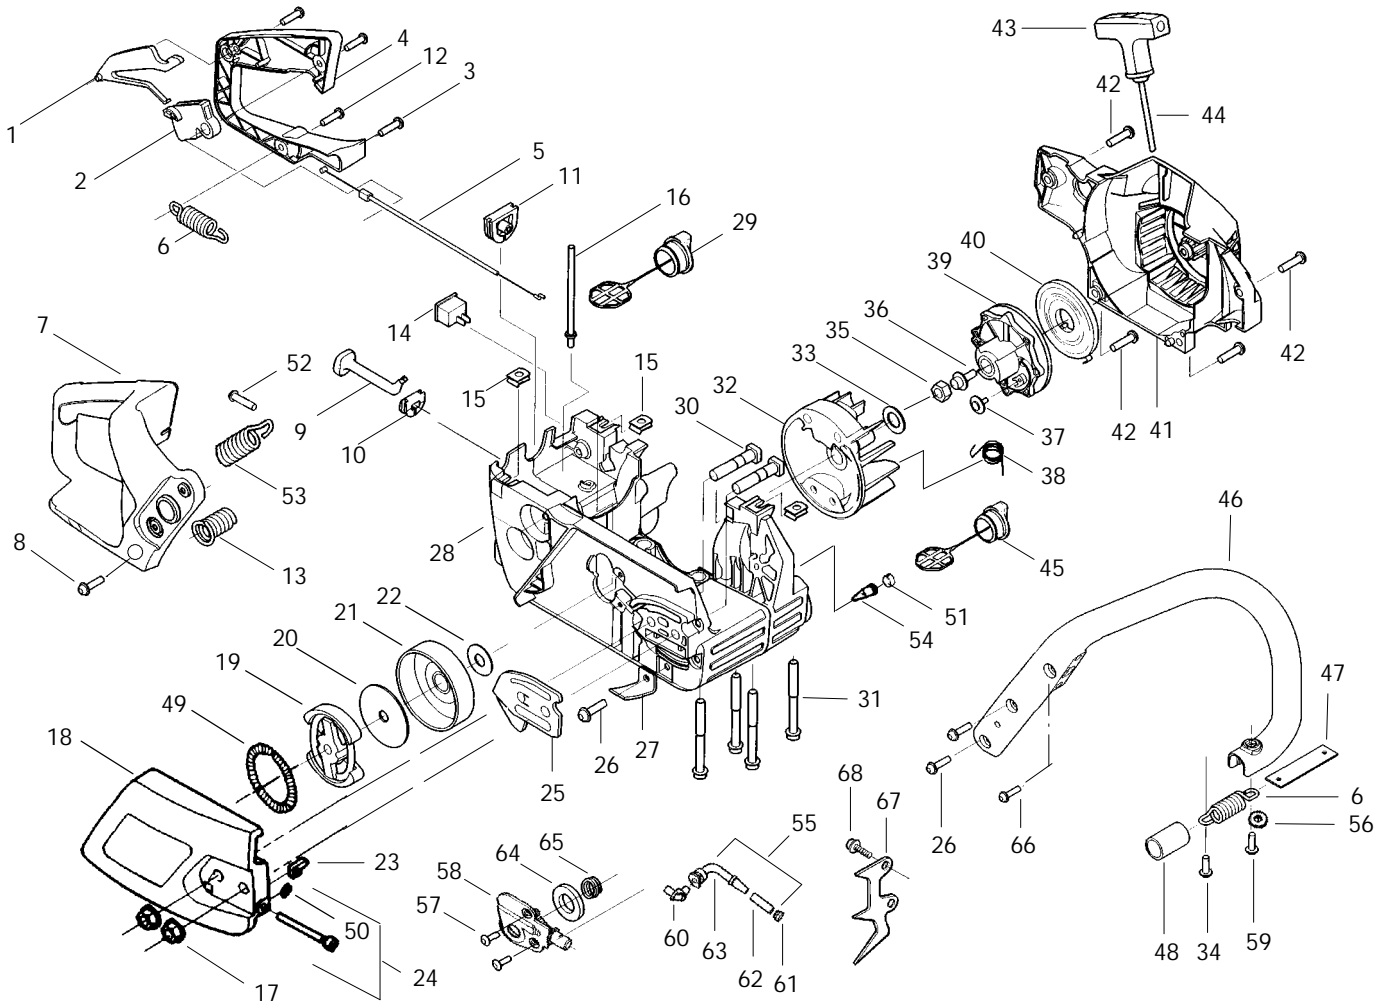

PARTS LIST NO. <b>530087882</b>		<b>MCCULLOCH PARTS LIST</b>	CHAIN SAW MODEL(S) <b>Mac Cat 335, 435 &amp; 440</b>
DATE <b>03/08/00</b>	NEW		NOTE: Illustration may differ from actual model due to design changes

PARTS LIST NO. <b>530087882</b>		<b>MCCULLOCH PARTS LIST</b>	CHAIN SAW MODEL(S) <b>Mac Cat 335, 435 &amp; 440</b>
DATE <b>03/08/00</b>	NEW		PAGE NO. <b>3</b>
<b>Note:</b> Illustration may differ from actual model due to design changes			