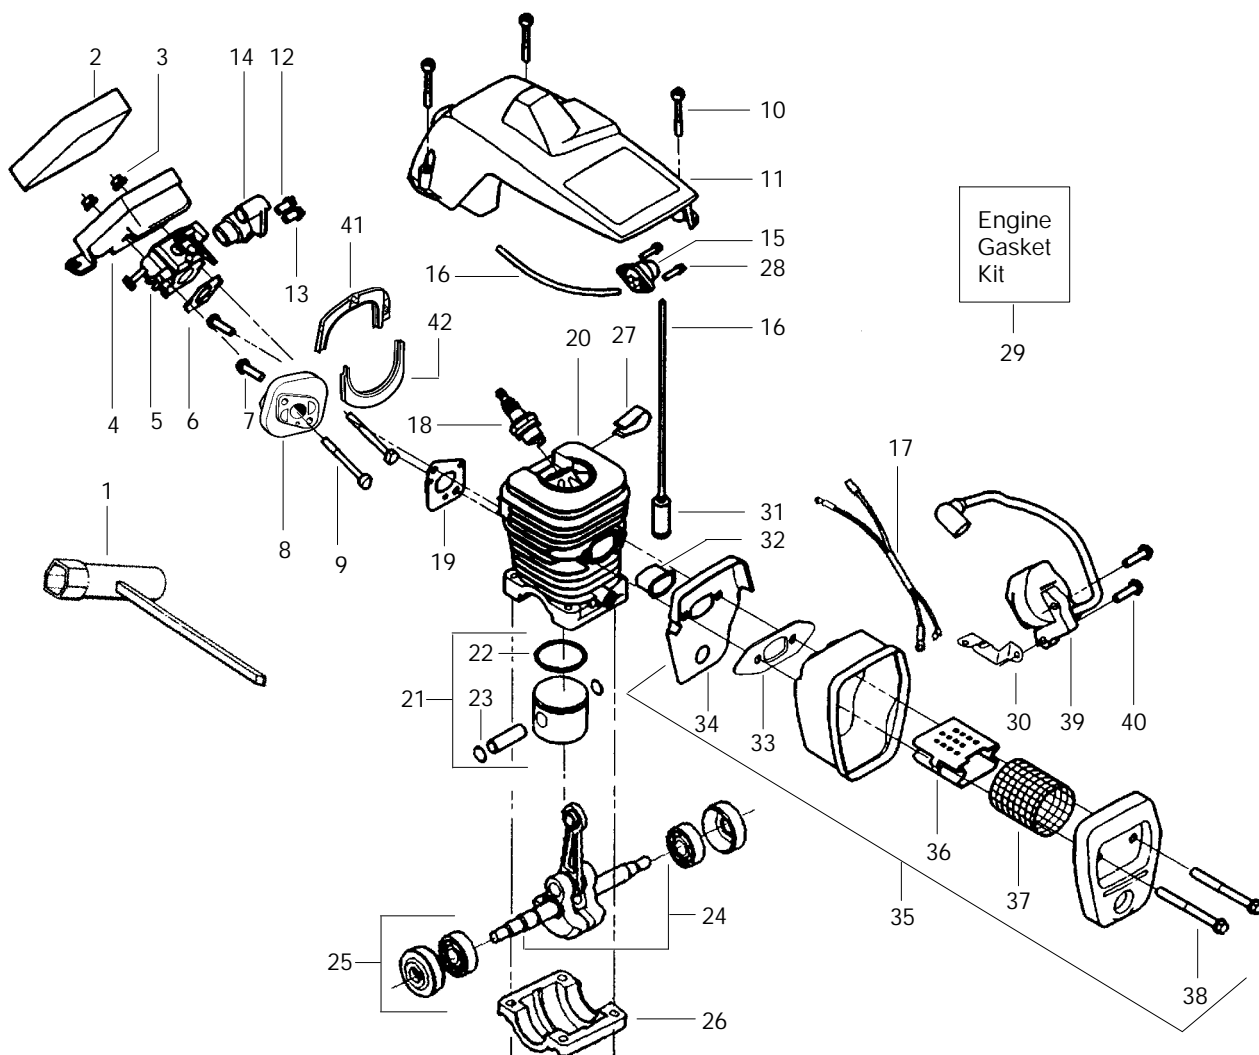

PARTS LIST NO. 530087882		MCCULLOCH PARTS LIST	CHAIN SAW MODEL(s) Mac Cat 335, 435 & 440	
DATE 03/08/00	NEW		NOTE: Illustration may differ from actual model due to design changes	PAGE NO. 2

Ref.	Part No.	Description	Ref.	Part No.	Description	Ref.	Part No.	Description
1.	530031163	Bar Wrench	19.	530019249	Gasket - Carb Adaptor	36.	530037813	Muffler Diffuser
2.	530037793	Foam - Air Filter	20.	530069606	Cylinder Kit	37.	530036103	Spark Screen
3.	530016101	Nut	21.	530069604	Piston Kit (Incl. 22 & 23)	38.	530016132	Screw
4.	530047604	Air Filter Housing	22.	530029805	Piston Ring	39.	530052277	Ignition Module
5.	530069722	Carburetor Kit (Incl. 12 & 13)	23.	530015697	Retainer - Piston Pin	40.	530015814	Screw
6.	530019239	Carb. Gasket	24.	530047062	Crankshaft Ass'y.	41.	530049715	Seal - Carb Adapter -- (Upper)
7.	530015810	Screw	25.	530047827	Seal & Bearing Ass'y.	42.	530049714	Seal - Carb Adapter -- (Lower)
8.	530049700	Carb. Adapter	26.	530037935	Cap - Crankcase			
9.	530016187	Screw	27.	530016136	Clip - High Tension Lead			
10.	530016102	Screw	28.	530015780	Screw			
11.	530054194	Cylinder Shield	29.	530069608	Engine Gasket Kit (Incl. 6, 17, 19 & 33)			
12.	530038318	Limiter Cap - High	30.	530047442	Ground Strap		--	Operator Manual
13.	530038317	Limiter Cap - Low	31.	530095646	Fuel Pick-up Ass'y.		530087847	Scan
14.	530049244	Grommet - Carb Adjust	32.	530037652	Heat Insulator		530087848	Euro I
15.	530047213	Air Purge Ass'y.	33.	530019221	Muffler Gasket		530087849	Euro II
16.	530069216	Fuel Line Kit (Large Dia.)	34.	530049870	Muffler Backplate		530054155	Decal Warning
17.	530049117	Wire Harness Ass'y.	35.	530047207	Muffler Ass'y. (Incl. 33-34 & 36-38)		530047630	Decal Stop
18.	503235108	Spark Plug					530031112	Clutch Ass'y. Tool
							530031097	Air Gap Gauge
							530031160	Insert Tool - Limiter Cap