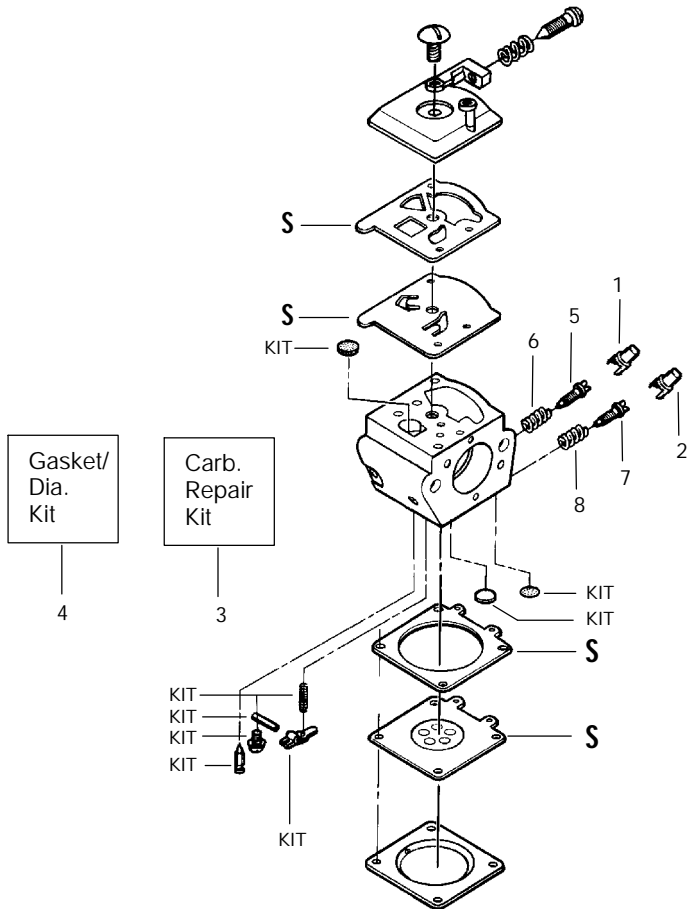

PARTS LIST NO. 530087882		MCCULLOCH PARTS LIST	CHAIN SAW MODEL(S) Mac Cat 335, 435 & 440
DATE 03/08/00	NEW		PAGE NO. 3
Note: Illustration may differ from actual model due to design changes			

Carburetor Assembly--WT391 -- #530069722

Ref.	Part No.	Description
1.	530038318	Limiter Cap- -High
2.	530038317	Limiter Cap- -Low
3.	530069826	Carburetor Repair Kit (KIT = Indicates Contents)
4.	530069844	Gasket/Diaphragm Kit (D=Indicates Contents)
5.	530035383	Low Speed Needle
6.	530035293	Needle Spring Low Speed
7.	530035384	High Speed Needle
8.	530035295	Needle Spring High Speed