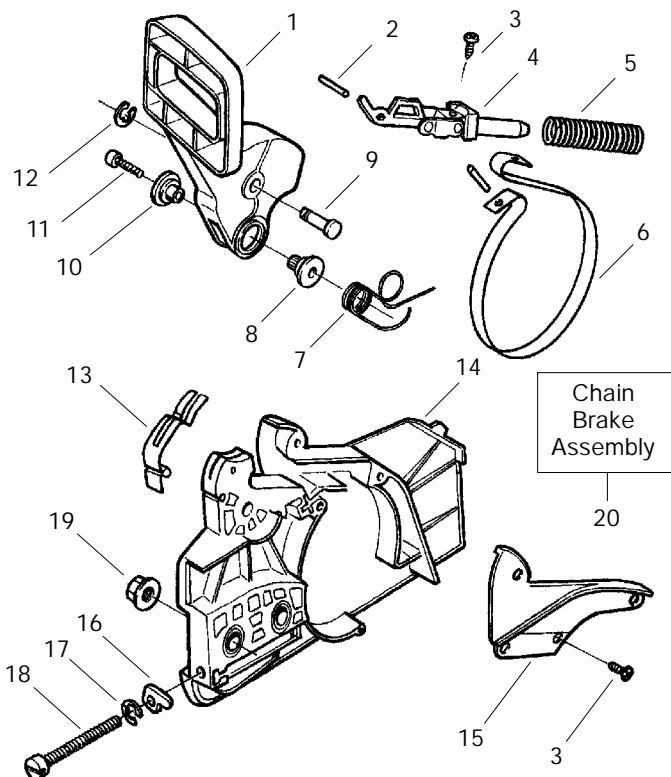

Ref.	Part No.	Description
1.	530053033	Actuating Lever
2.	530015913	Spring Pin
3.	530015911	Screw
4.	530014356	Front & Rear Link Ass'y.
5.	530016237	Spring Compression
6.	530052232	Brake Band
7.	530015910	Handguard Spring
8.	530049075	Journal-Left
9.	530029879	Pivot Pin
10.	530029881	Journal-Right
11.	530015914	Screw
12.	530038593	Retainer
13.	530029878	Position Spring
14.	530054173	Clutch Cover
15.	530038679	Chain Brake Cover
16.	530015826	Bar Adjusting Pin
17.	530038593	Retainer
18.	530016110	Screw-Bar Adjusting
19.	530015917	Nut
20.	530054172	Chain Brake Assembly