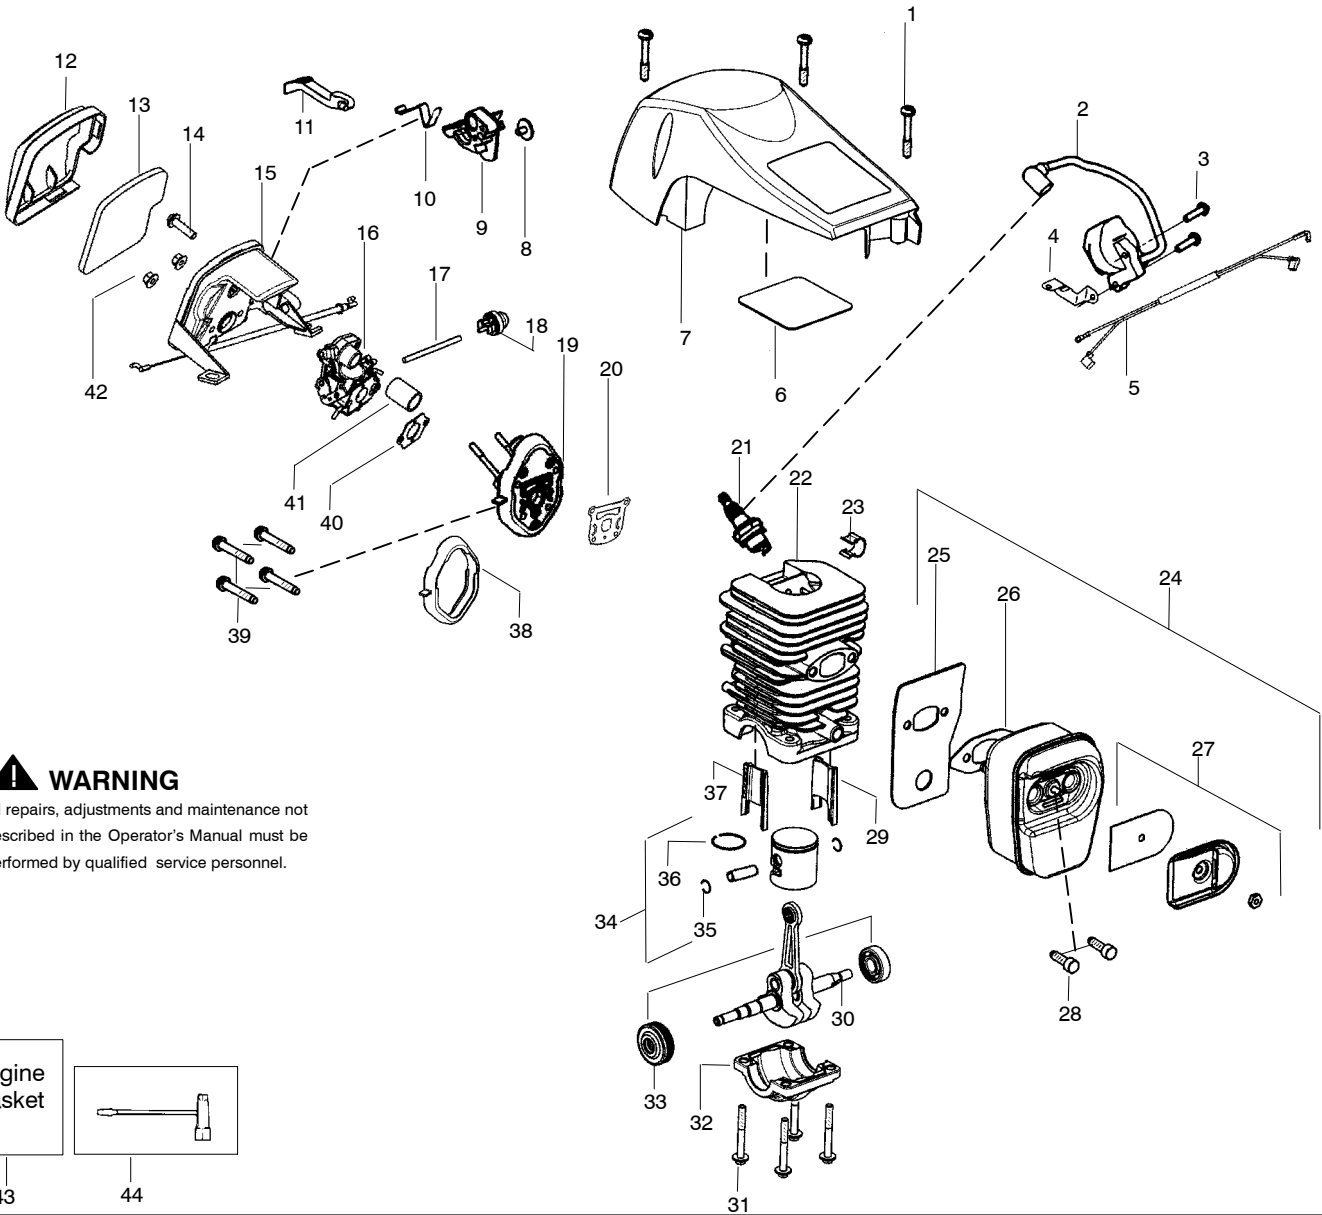

WARNING
All repairs, adjustments and maintenance not described in the Operator's Manual must be performed by qualified service personnel.

Ref.	Part No.	Description	Ref.	Part No.	Description	Ref.	Part No.	Description
1.	530016153	Screw	21.	952030150	Accy-Spark Plug (RCJ-7Y)	42.	530016101	Nut-Carb.
2.	530039232	Module-Ignition	22.	530071884	Kit-Cylinder (Incl. 29,37)	43.	530071894	Kit-Gasket (Incl. 20,26,38,40)
3.	530016432	Screw	23.	530058660	Clip-High Tension Lead	44.	530031135	Scrench
4.	530058661	Strap-Ground	24.	545081801	Kit-Muffler (Incl. 25,26,27,28)			Not Shown
5.	530057943	Assy-Wire Harness	25.	530057942	Backplate-Muffler			
6.	530059006	Reflector-Tape	26.	530071894	Gasket-Muffler (kit)			
7.	545045801	Shield-Cylinder(Incl.1,6)	27.	545081701	Kit-Spark Arrestor			
8.	530016080	Screw	28.	530016338	Bolt-Muffler			
9.	530057891	Lever-Ignition Switch	29.	545015301	Insert-Left (black) Cyl.			
10.	530057908	Spring-Ignition Switch	30.	545112901	Assy-Crankshaft/Rod Bolt	✓	115291326	Manual-Operator Euro 1
11.	530059399	Knob-Choke	31.	530016417	Bolt	✓	115291426	Euro 2
12.	530059001	Cover-Air Filter	32.	530057941	Cap-Crankcase	✓	115291526	Euro 3
13.	530057869	Filter-Air	33.	530056363	Assy-Bearing/Seal		545083601	Decal-Warning
14.	530016425	Screw	34.	530071883	Kit-Piston (Incl. 35,36)		545083604	Decal-Warning CE
15.	545046901	Housing-Air Filter w/cable Carburetor	35.	530015697	Retainer-Piston Pin		545091601	Case-Carrying (body)
16.	---		36.	530038729	Ring-Piston		545164048	Case-Carrying (r & l)
17.	530069247	Kit-Fuel Line (Small)	37.	545015401	Insert-Right (gray)Cyl.		545164050	Case-Carrying (latch)
18.	530047721	Bulb-Purge "snap-in"	38.	530071894	Seal-Adaptor (kit)		545005401	Case-Carrying (scab.)
19.	530071889	Kit-Carb. Adaptor (Incl. # 20,38,41)	39.	530016426	Screw			
20.	530071894	Gasket-cyl. (kit)"	40.	530071894	Gasket-Carb. (kit)			
			41.	530057926	Tube-Intake			

✓ = NEW PART NUMBER FOR THIS IPL   * = REFER TO THE SERVICE REFERENCE INDICATED FOR MORE INFORMATION. (LOCATED AT END OF IPL)