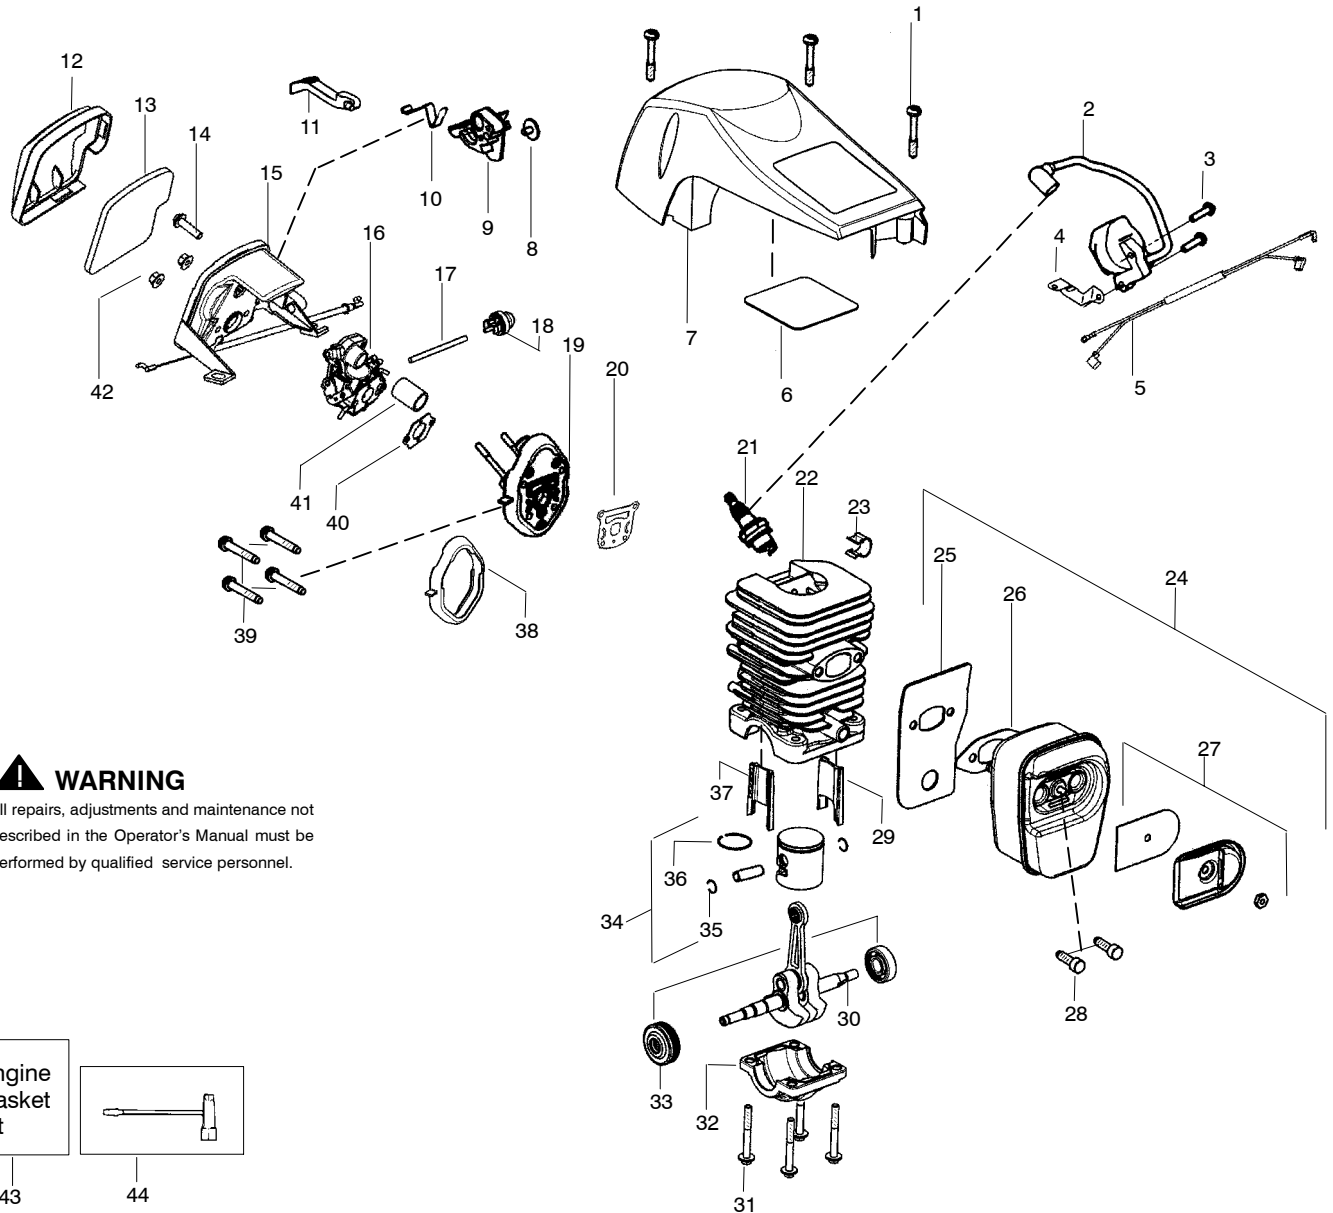

WARNING

All repairs, adjustments and maintenance not described in the Operator's Manual must be performed by qualified service personnel.

Ref.	Part No.	Description	Ref.	Part No.	Description	Ref.	Part No.	Description
1.	530016153	Screw	19.	530071889	Kit-Carb. Adaptor (Incl. # 20,38,41)	37.	545015401	Insert-Right (gray)Cyl.
2.	545115801	Module-Ignition	20.	530071894	Gasket-cyl. (kit)	38.	530071894	Seal-Adaptor (kit)
3.	530016432	Screw	21.	952030150	Accy-Spark Plug (RCJ-7Y)	39.	530016426	Screw
4.	530058661	Strap-Ground	22.	530071884	Kit-Cylinder (Incl. 29,37)	40.	530071894	Gasket-Carb. (kit)
5.	530057943	Assy-Wire Harness	23.	530016136	Clip-High Tension Lead	41.	530057926	Tube-Intake
6.	530055698	Reflector-Tape	24.	545081801	Kit-Muffler (Incl. 25,26,27,28)	42.	530016101	Nut-Carb.
7.	530057872	Shield-Cylinder(Incl.1,6)	25.	530057942	Backplate-Muffler	43.	530071894	Kit-Gasket (Incl. 20,26,38,40)
8.	530016080	Screw	26.	530071894	Gasket-Muffler (kit)	44.	530031135	Scrench
9.	530057891	Lever-Ignition Switch	27.	545081701	Kit-Spark Arrestor	Not Shown		
10.	530057908	Spring-Ignition Switch	28.	530016338	Bolt-Muffler	----		Manual-Operator
11.	530059399	Knob-Choke	29.	545015301	Insert-Left (black) Cyl.	545154187		(Euro 1)
12.	530059001	Cover-Air Filter	30.	530150392	Assy-Crankshaft/Rod Bolt	545154188		(Euro 2)
13.	530057869	Filter-Air	31.	530016417	Bolt	545154189		(Euro 3)
14.	530016425	Screw	32.	530057941	Cap-Crankcase	545154190		(Euro 4)
15.	545046901	Housing-Air Filter w/cable	33.	530056363	Assy-Bearing/Seal	545154191		(Euro 5)
16.	----	Carburetor Zama W26B (Incl. 18)	34.	530071883	Kit-Piston (Incl. 35,36)	545154192		(Russian)
17.	530069247	Kit-Fuel Line (Small)	35.	530015697	Retainer-Piston Pin	545083604		Decal-Warning
18.	530047721	Bulb-Purge "snap-in"	36.	530038729	Ring-Piston			

✓ = NEW PART NUMBER FOR THIS IPL

* = REFER TO THE SERVICE REFERENCE INDICATED FOR MORE INFORMATION. (LOCATED AT END OF IPL)