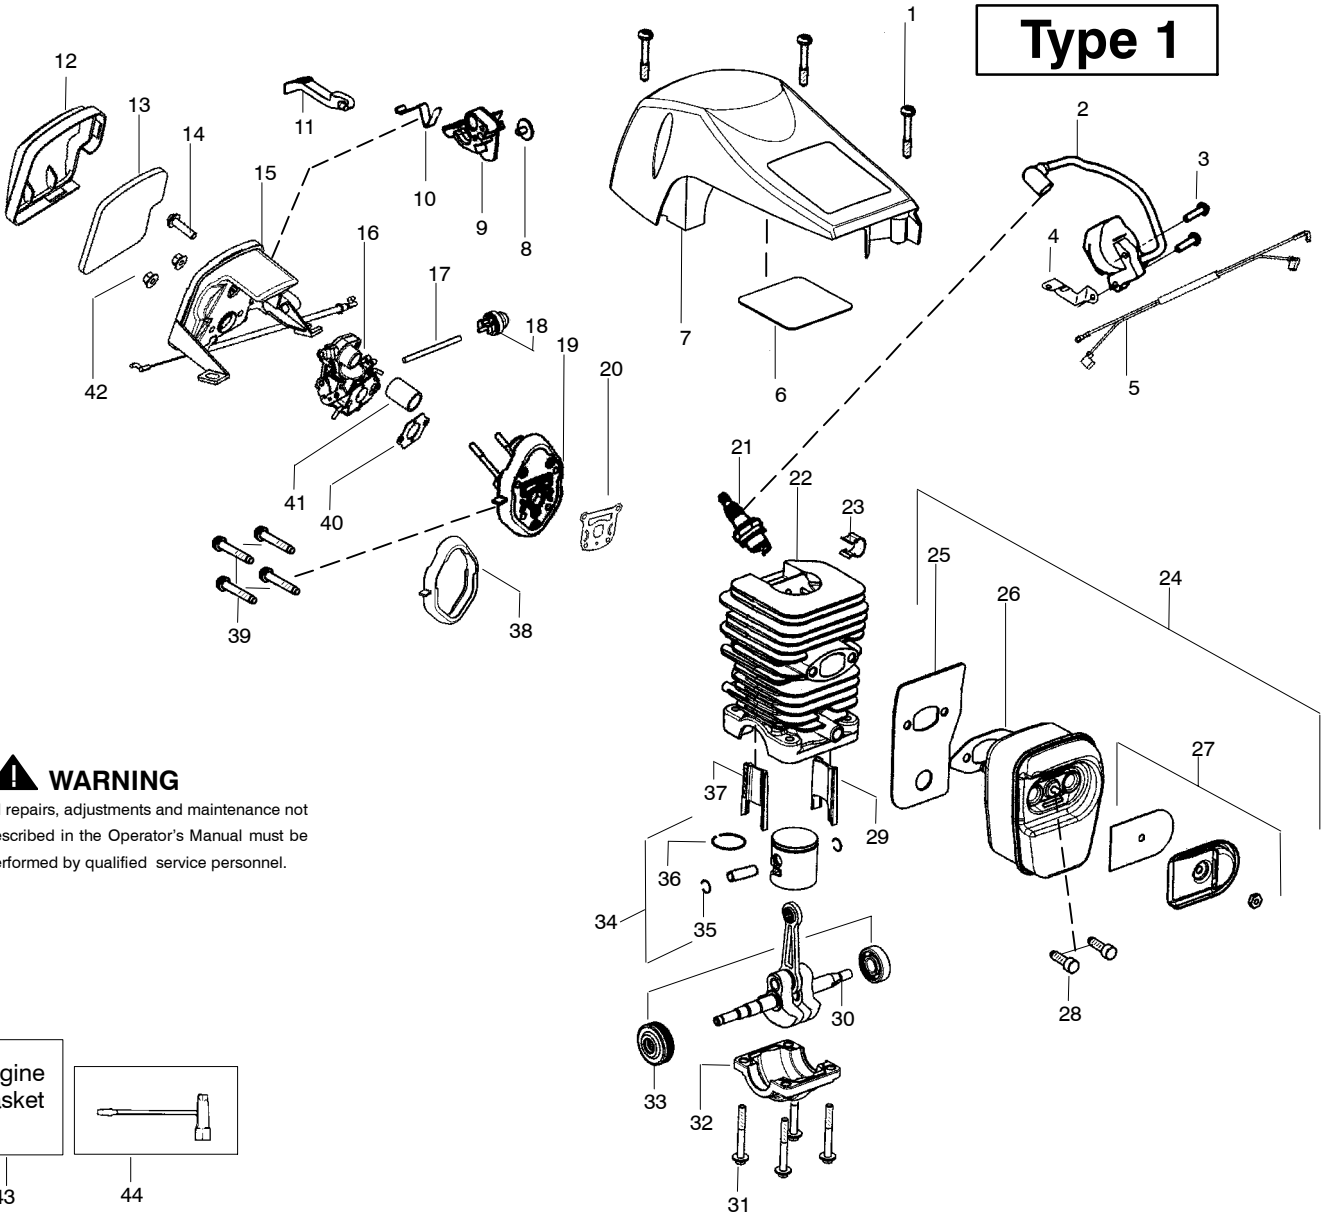

WARNING
All repairs, adjustments and maintenance not described in the Operator's Manual must be performed by qualified service personnel.