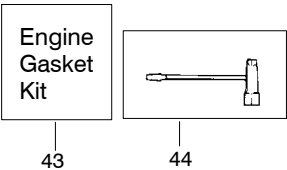

Ref.	Part No.	Description	Ref.	Part No.	Description	Ref.	Part No.	Description
1.	530016153	Screw	19.	530071889	Kit-Carb. Adaptor (Incl. # 20,38,41)	36.	530038729	Ring-Piston
2.	545115801	Module-Ignition	20.	530071894	Gasket-cyl. o-ring (kit)	37.	545015401	Insert-Right (gray)Cyl.
3.	530016432	Screw	21.	952030150	Accy-Spark Plug (RCJ-7Y)	38.	530071894	Seal-Adaptor (kit)
4.	530058661	Strap-Ground	22.	530071884	Kit-Cylinder (Incl. 29,37)	39.	530016426	Screw
5.	530057943	Assy-Wire Harness	23.	530016136	Clip-High Tension Lead	40.	530071894	Gasket-Carb. (kit)
6.	530055698	Reflector-Tape	24.	545081801	Kit-Muffler (Incl. 25,26,27,28)	41.	530057926	Tube-Intake
7.	530057872	Shield-Cylinder(Incl.1,6)	25.	530057942	Backplate-Muffler	42.	530016101	Nut-Carb.
8.	530016080	Screw	26.	530071894	Gasket-Muffler (kit)	43.	530071894	Kit-Gasket (Incl. 20,26,38,40)
9.	530057891	Lever-Ignition Switch	27.	545081701	Kit-Spark Arrestor	44.	530031135	Scrench
10.	530057908	Spring-Ignition Switch	28.	530016338	Bolt-Muffler	Not Shown		
11.	530059399	Knob-Choke	29.	545015301	Insert-Left (black) Cyl.	----		Manual-Operator (Euro 1)
12.	530059001	Cover-Air Filter	30.	530150392	Assy-Crankshaft/Rod Bolt	545154187		(Euro 2)
13.	530057869	Filter-Air	31.	530016417	Bolt	545154188		(Euro 3)
14.	530016425	Screw	32.	530057941	Cap-Crankcase	545154189		(Euro 4)
15.	545046901	Housing-Air Filter w/cable	33.	530056363	Assy-Bearing/Seal	545154190		(Euro 5)
16.	---	Carburetor	34.	530071883	Kit-Piston (Incl. 35,36)	545154191		(Russian)
17.	530069247	Kit-Fuel Line (Small)	35.	530015697	Retainer-Piston Pin	545154192		(Russian)
18.	530047721	Bulb-Purge "snap-in"				545083604		Decal-Warning

✓ = NEW PART NUMBER FOR THIS IPL   ★ = REFER TO THE SERVICE REFERENCE INDICATED FOR MORE INFORMATION. (LOCATED AT END OF IPL)