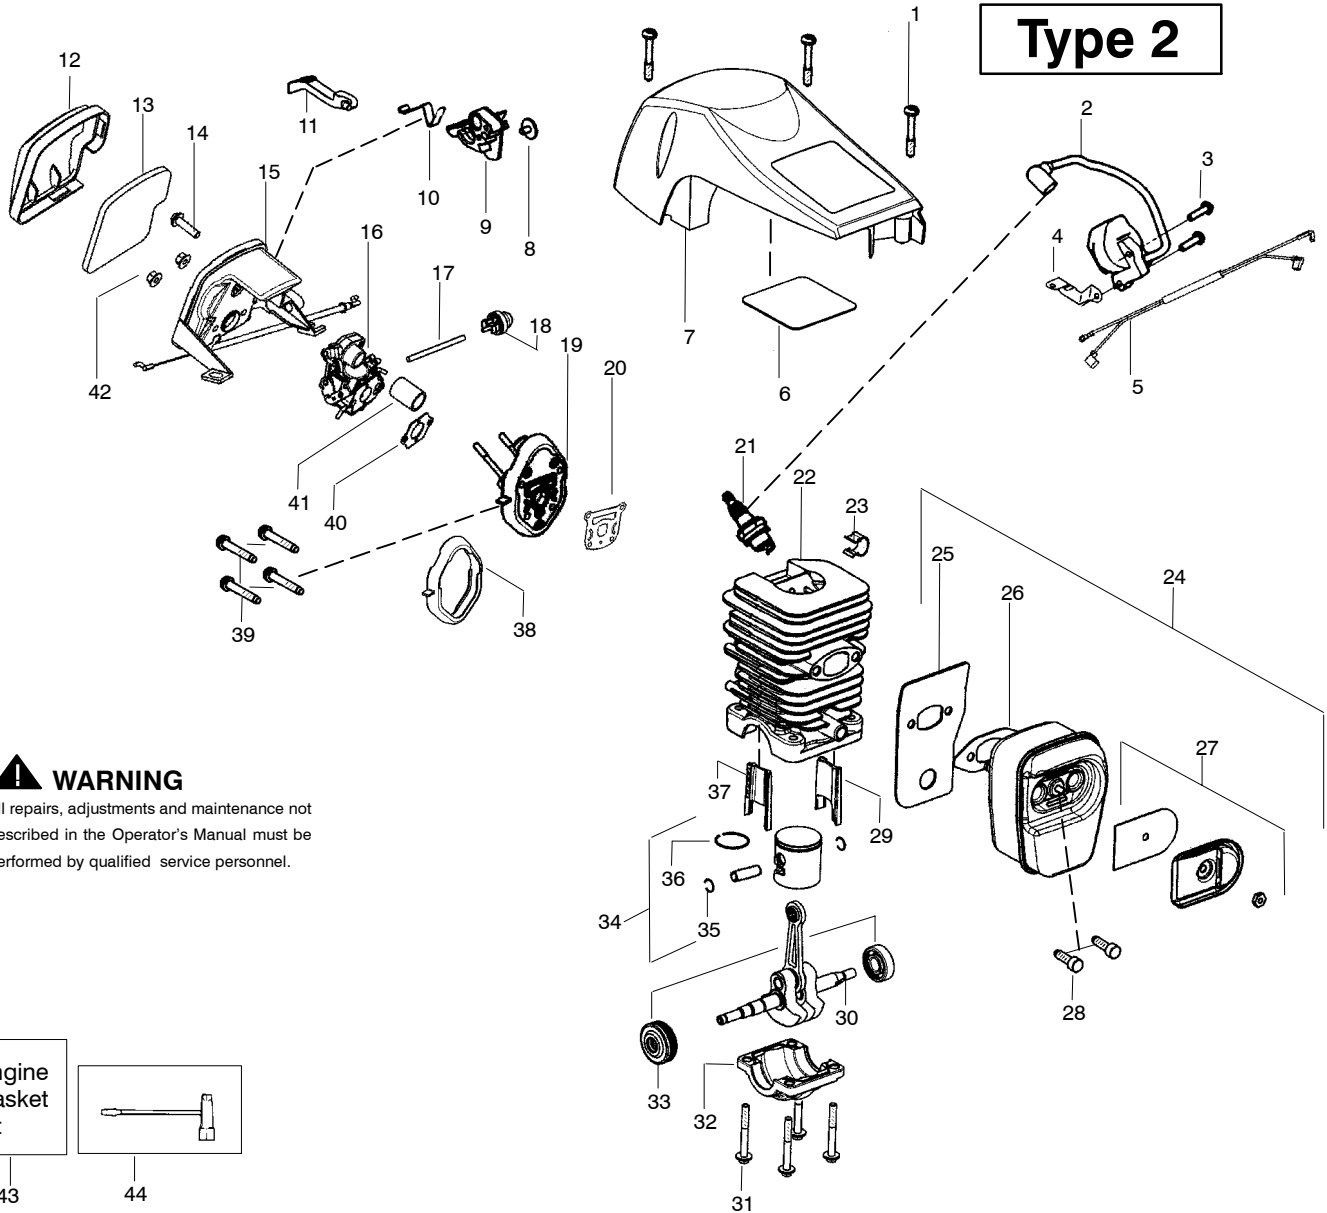

WARNING
All repairs, adjustments and maintenance not described in the Operator's Manual must be performed by qualified service personnel.

Ref.	Part No.	Description	Ref.	Part No.	Description	Ref.	Part No.	Description
1.	530016153	Screw	19.	530071889	Kit-Carb. Adaptor (Incl. # 20,38,41)	36.	530038729	Ring-Piston
2.	545115801	Module-Ignition	20.	530071894	Gasket-cyl. o-ring (kit)	37.	545015401	Insert-Right (gray)Cyl.
3.	530016432	Screw	21.	952030150	Accy-Spark Plug (RCJ-7Y)	38.	530071894	Seal-Adaptor (kit)
4.	530058661	Strap-Ground	22.	530071884	Kit-Cylinder (Incl. 29,37)	39.	530016426	Screw
5.	530057943	Assy-Wire Harness	23.	530016136	Clip-High Tension Lead	40.	530071894	Gasket-Carb. (kit)
6.	530055698	Reflector-Tape	24.	545081801	Kit-Muffler (Incl. 25,26,27,28)	41.	530057926	Tube-Intake
7.	530057872	Shield-Cylinder(Incl.1,6)	25.	530057942	Backplate-Muffler	42.	530016101	Nut-Carb.
8.	530016080	Screw	26.	530071894	Gasket-Muffler (kit)	43.	530071894	Kit-Gasket (Incl. 20,26,38,40)
9.	530057891	Lever-Ignition Switch	27.	545081701	Kit-Spark Arrestor	44.	530031135	Scrench
10.	530057908	Spring-Ignition Switch	28.	530016338	Bolt-Muffler	Not Shown		
11.	530059399	Knob-Choke	29.	545015301	Insert-Left (black) Cyl.	----		Manual-Operator (Euro 1)
12.	530059001	Cover-Air Filter	30.	530150392	Assy-Crankshaft/Rod Bolt	545154187		(Euro 2)
13.	530057869	Filter-Air	31.	530016417	Bolt	545154188		(Euro 3)
14.	530016425	Screw	32.	530057941	Cap-Crankcase	545154189		(Euro 4)
15.	545046901	Housing-Air Filter w/cable	33.	530056363	Assy-Bearing/Seal	545154190		(Euro 5)
16.	---	Carburetor	34.	530071883	Kit-Piston (Incl. 35,36)	545154191		(Russian)
17.	530069247	Kit-Fuel Line (Small)	35.	530015697	Retainer-Piston Pin	545154192		(Russian)
18.	530047721	Bulb-Purge "snap-in"				545083604		Decal-Warning

✓ = NEW PART NUMBER FOR THIS IPL   ★ = REFER TO THE SERVICE REFERENCE INDICATED FOR MORE INFORMATION. (LOCATED AT END OF IPL)