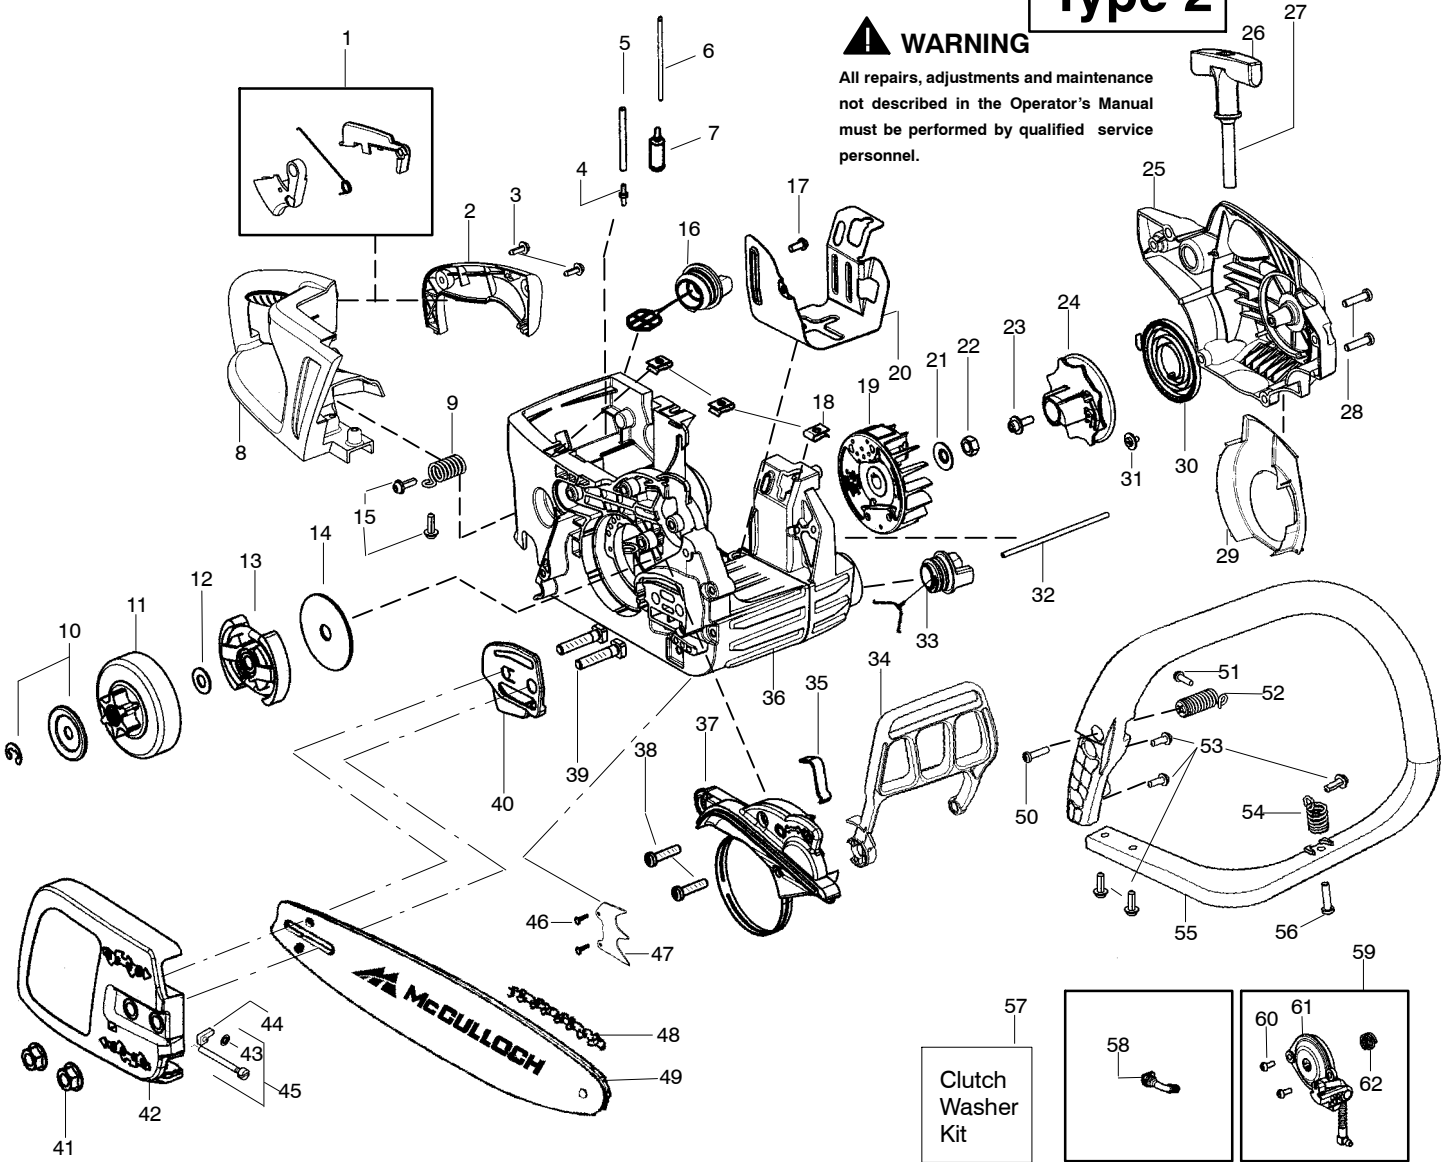

Type 2

WARNING
All repairs, adjustments and maintenance not described in the Operator's Manual must be performed by qualified service personnel.

Clutch Washer Kit

Ref.	Part No.	Description	Ref.	Part No.	Description	Ref.	Part No.	Description
1.	530071927	Kit-Trigger/Lockout	25.	545011703	Housing-Fan	45.	530069611	Kit-Bar Adjustment (incl. 43,44)
2.	545011912	Cover-Handle	26.	530049797	Handle-Starter	46.	530016439	Screw
3.	530016433	Screw	27.	530069232	Kit-Rope	47.	530014381	Kit-Spike (incl. 46)
4.	530023877	Fitting-Fuel line	28.	530016432	Screw	48.	530051437	Chain 14"
5.	530069216	Kit-Fuel Line (Large)	29.	530057868	Baffle	49.	530051442	Chain 16"
6.	530069247	Kit-Fuel Line (Small)	30.	530042095	Spring-Starter	50.	530016432	Screw
7.	530095646	Assy-Fuel Pick Up	31.	530016080	Screw	51.	530016443	Screw
8.	545012112	Handle-Rear	32.	530058786	Assy-Oil Vent	52.	530059480	Assy-Rear Iso. Spring
9.	530059475	Spring-Rear Isolator	33.	530057236	Assy-Oil Cap w/ret.	53.	530015906	Screw
10.	530071945	Kit-Clutch Washer	34.	530057880	Handguard	54.	530059479	Assy-Front Iso. Spring
11.	530057905	Assy-Clutch Drum 3/8"	35.	530016416	Spring-Handguard	55.	530057878	Handle-Front
12.	530071945	Kit-Clutch Washer	36.	545011813	Assy-Chassis (Incl. 4,5,6,7,9,15,16,17,18, 20,32,33,35,39,54,)	56.	530016432	Screw
13.	530057907	Assy-Clutch	37.	530071893	Kit-Chainbrake	57.	530071945	Kit-Clutch Washer (Incl. 10,12)
14.	530016419	Washer-Large Clutch	38.	530016432	Screw	58.	530057924	Assy-Oil Pick Up
15.	530015906	Screw	39.	530016133	Bolt-Bar	59.	530071891	Kit-Oil Pump (Incl. 60,61,62)
16.	530047192	Assy-Fuel Cap w/ret	40.	530057910	Plate-Bar	60.	530016064	Screw
17.	530016064	Screw	41.	530015917	Nut-Bar	61.	530057931	Assy-Oil Pump
18.	530015922	Nut-"U" type speed	42.	545012203	Assy-Clutch Cover (Incl. 45)	62.	530037820	Gear-Worm
19.	545016308	Assy-Flywheel	43.	530038593	Retainer-Screw			
20.	530057911	Shield-Heat	44.	530015826	Pin-Adjustment			
21.	530015127	Washer-Flywheel						
22.	530016134	Nut-Flywheel						
23.	530015920	Screw-Shoulder						
24.	530057890	Pulley						

✓ = NEW PART NUMBER FOR THIS IPL   ★ = REFER TO THE SERVICE REFERENCE INDICATED FOR MORE INFORMATION. (LOCATED AT END OF IPL)