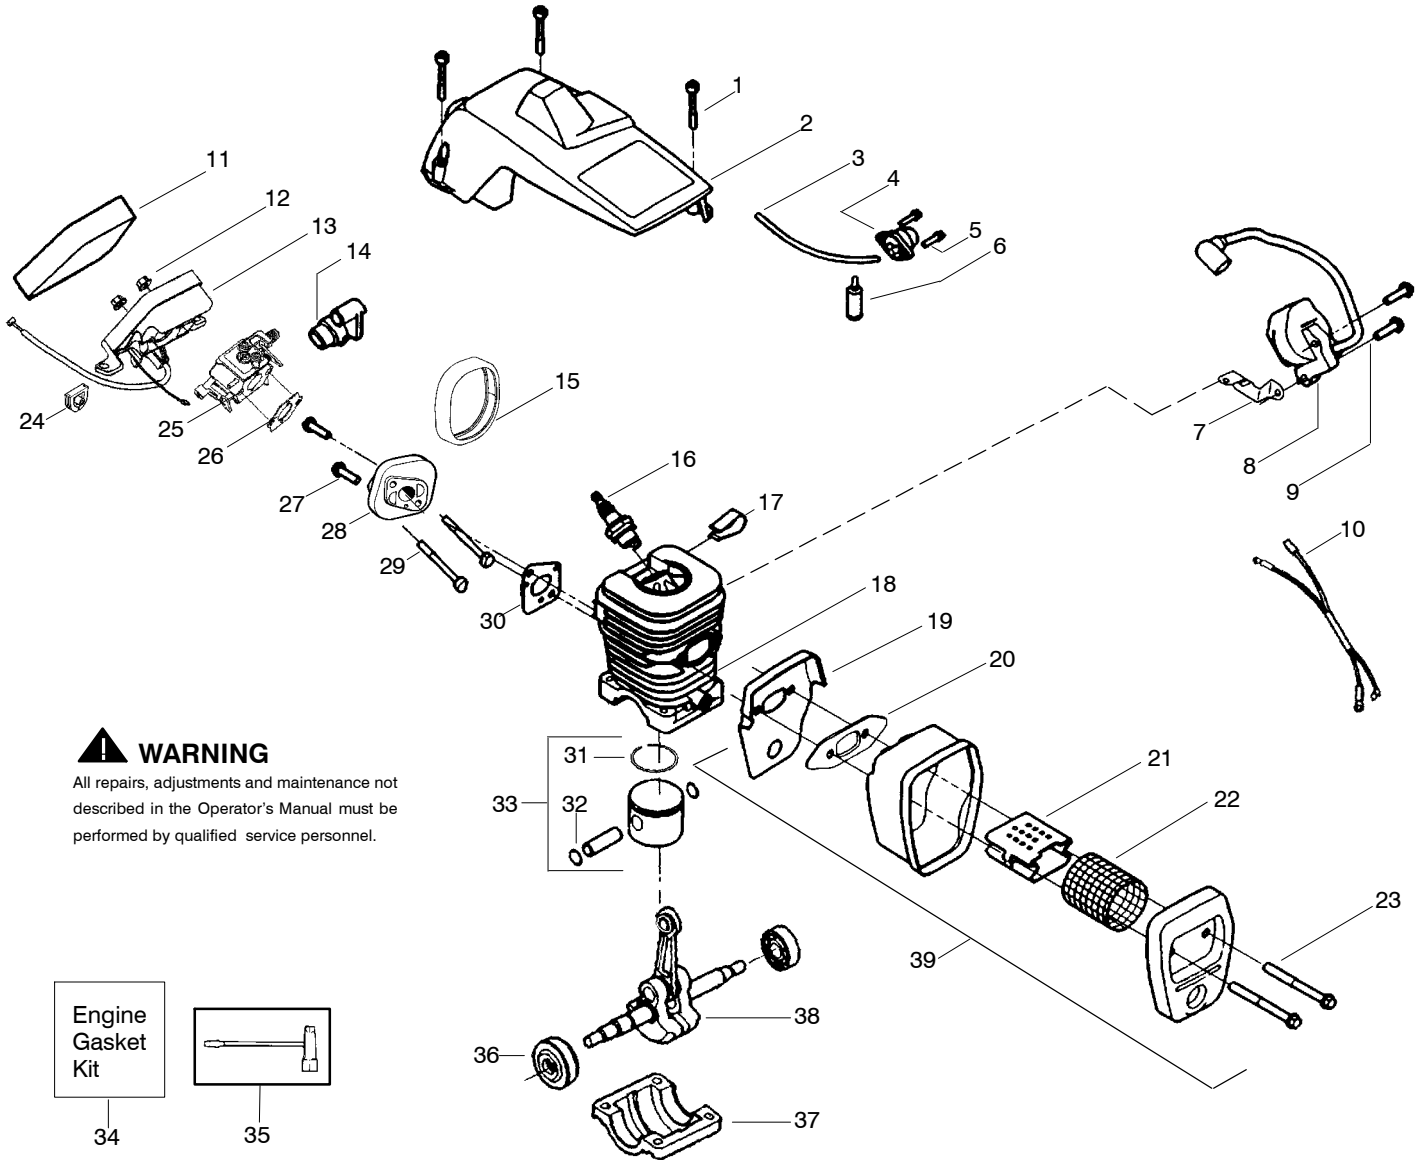

WARNING

All repairs, adjustments and maintenance not described in the Operator's Manual must be performed by qualified service personnel.

Ref.	Part No.	Description	Ref.	Part No.	Description	Ref.	Part No.	Description
1.	530016153	Screw	21.	530037813	Diffuser - Muffler	38.	545113101	Assy - Crankshaft
2.	530055709	Assy - Cylinder Shield	22.	530036103	Screen - Spark	39.	530047207	Assy - Muffler (Incl. 19,20,21,22,23)
3.	530069247	Kit - Fuel Line (Small)	23.	530016132	Bolt - Muffler			Not Shown
4.	530071835	Kit - Air Purge (incl. #5)	24.	530047631	Grommet - Throttle Cable			---
5.	530015780	Screw	25.	545081885	Kit - Carburetor (WT - 891) (Incl. Grommet)			Manual
6.	530095646	Assy - Fuel Pick-up	26.	530069608	Gasket - Carb. (kit)			(Euro 1)
7.	530047442	Strap - Ground	27.	530016386	Screw			(Euro 2)
8.	530039167	Ignition Module	28.	530049700	Carb. Adapter			(Euro 3)
9.	530015814	Screw	29.	530016187	Screw			(Euro 4)
10.	530057475	Assy - Wire Harness	30.	530069608	Gasket - Adaptor (kit)			(Euro 5)
11.	530037793	Foam - Air Filter	31.	530037380	Ring - Piston (46cc)			(Russian)
12.	530016101	Nut	32.	530015697	Retainer - Piston Pin			(Turkish)
13.	530057702	Assy - Air Box	33.	545081872	Kit - Piston (46cc) (Incl. 31 & 32)			Decal - Warning
14.	530049244	Grommet - Carb Adjust	34.	530069608	Kit - Engine Gasket (Incl. 20, 26 & 30)			
15.	530054144	Seal - Carb Adapter	35.	530031135	Scrench			
16.	952030150	Spark Plug (RCJ - 7Y)	36.	530056363	Assy - Seal & Bearing			
17.	530016136	Clip - High Tension Lead	37.	530037935	Cap - Crankcase			
18.	545122101	Cylinder (46cc)						
19.	530049870	Backplate - Muffler						
20.	530069608	Gasket - Muffler (kit)						

↙ = NEW PART NUMBER FOR THIS IPL

* = REFER TO THE SERVICE REFERENCE INDICATED FOR MORE INFORMATION. (LOCATED AT END OF IPL)