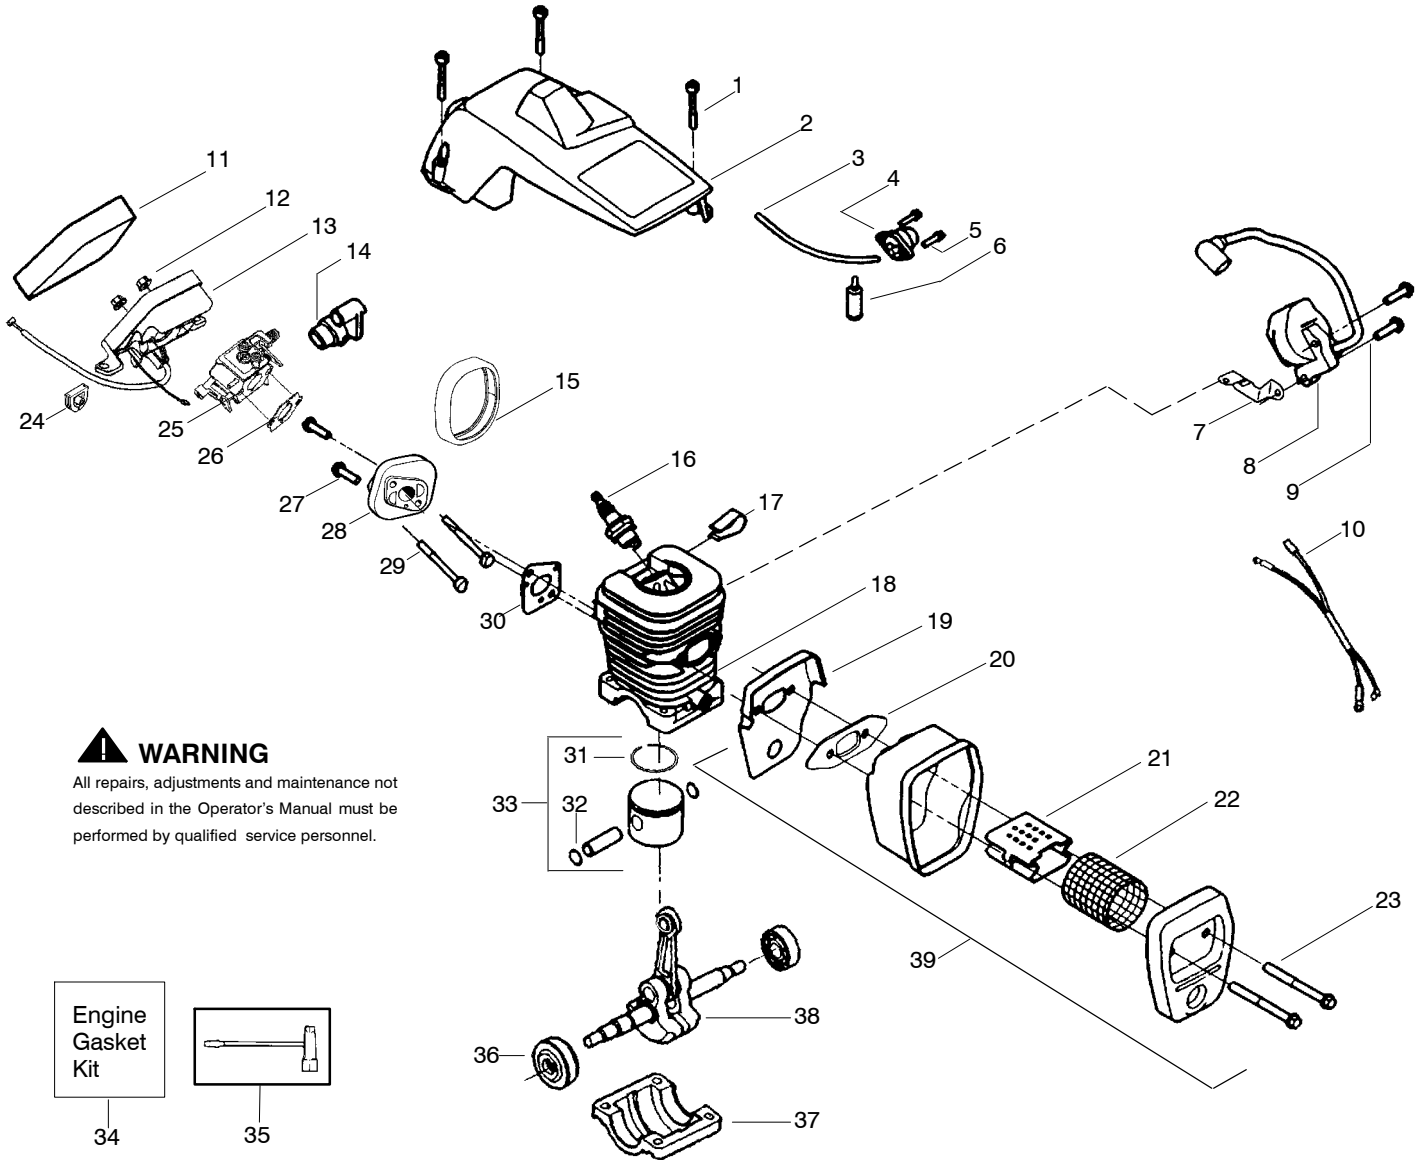

⚠ WARNING

All repairs, adjustments and maintenance not described in the Operator's Manual must be performed by qualified service personnel.

Ref.	Part No.	Description	Ref.	Part No.	Description	Ref.	Part No.	Description
1.	530016153	Screw	21.	530037813	Diffuser - Muffler	38.	530047062	Assy - Crankshaft
2.	530055709	Assy - Cylinder Shield	22.	530036103	Screen - Spark	39.	530047207	Assy - Muffler (Incl. 19,20,21,22,23)
3.	530069247	Kit - Fuel Line (Small)	23.	530016132	Bolt - Muffler			Not Shown
4.	530071835	Kit - Air Purge (incl. #5)	24.	530047631	Grommet - Throttle Cable			---
5.	530015780	Screw	25.	545081885	Kit - Carburetor (WT-891) (Incl. Grommet)			Manual
6.	530095646	Assy - Fuel Pick-up	26.	530069608	Gasket - Carb. (kit)			(Scan)
7.	530047442	Strap - Ground	27.	530016386	Screw			(Euro 1)
8.	530039167	Ignition Module	28.	530049700	Carb. Adapter			(Euro 2)
9.	530015814	Screw	29.	530016187	Screw			(Euro 3)
10.	530057475	Assy - Wire Harness	30.	530069608	Gasket - Adaptor (kit)			(Euro 4)
11.	530037793	Foam - Air Filter	31.	530037380	Ring - Piston			(Euro 5)
12.	530016101	Nut	32.	530015697	Retainer - Piston Pin			(Russian)
13.	530057702	Assy - Air Box	33.	545081872	Kit - Piston (Incl. 31 & 32)			(Turkish)
14.	530035526	Grommet - Carb Adjust	34.	530069608	Kit - Engine Gasket (Incl. 20, 26 & 30)			Decal - Warning CE
15.	530054144	Seal - Carb Adapter	35.	530031135	Scrench			Decal - Warning
16.	952030150	Spark Plug (RCJ-7Y)	36.	530056363	Assy - Seal & Bearing			
17.	530016136	Clip - High Tension Lead	37.	530037935	Cap - Crankcase			
18.	545122101	Cylinder						
19.	530049870	Backplate - Muffler						
20.	530069608	Gasket - Muffler (kit)						

↙ = NEW PART NUMBER FOR THIS IPL

* = REFER TO THE SERVICE REFERENCE INDICATED FOR MORE INFORMATION. (LOCATED AT END OF IPL)