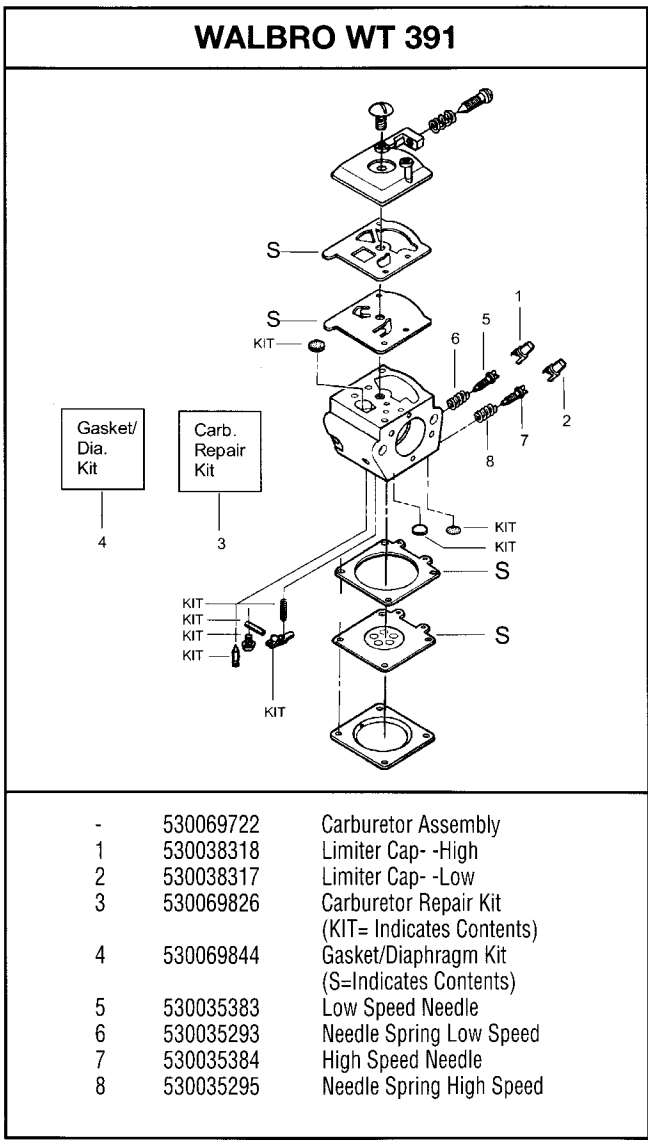

-	530069722	Carburetor Assembly
1	530038318	Limiter Cap- -High
2	530038317	Limiter Cap- -Low
3	530069826	Carburetor Repair Kit (KIT= Indicates Contents)
4	530069844	Gasket/Diaphragm Kit (S=Indicates Contents)
5	530035383	Low Speed Needle
6	530035293	Needle Spring Low Speed
7	530035384	High Speed Needle
8	530035295	Needle Spring High Speed

FIGURE 4