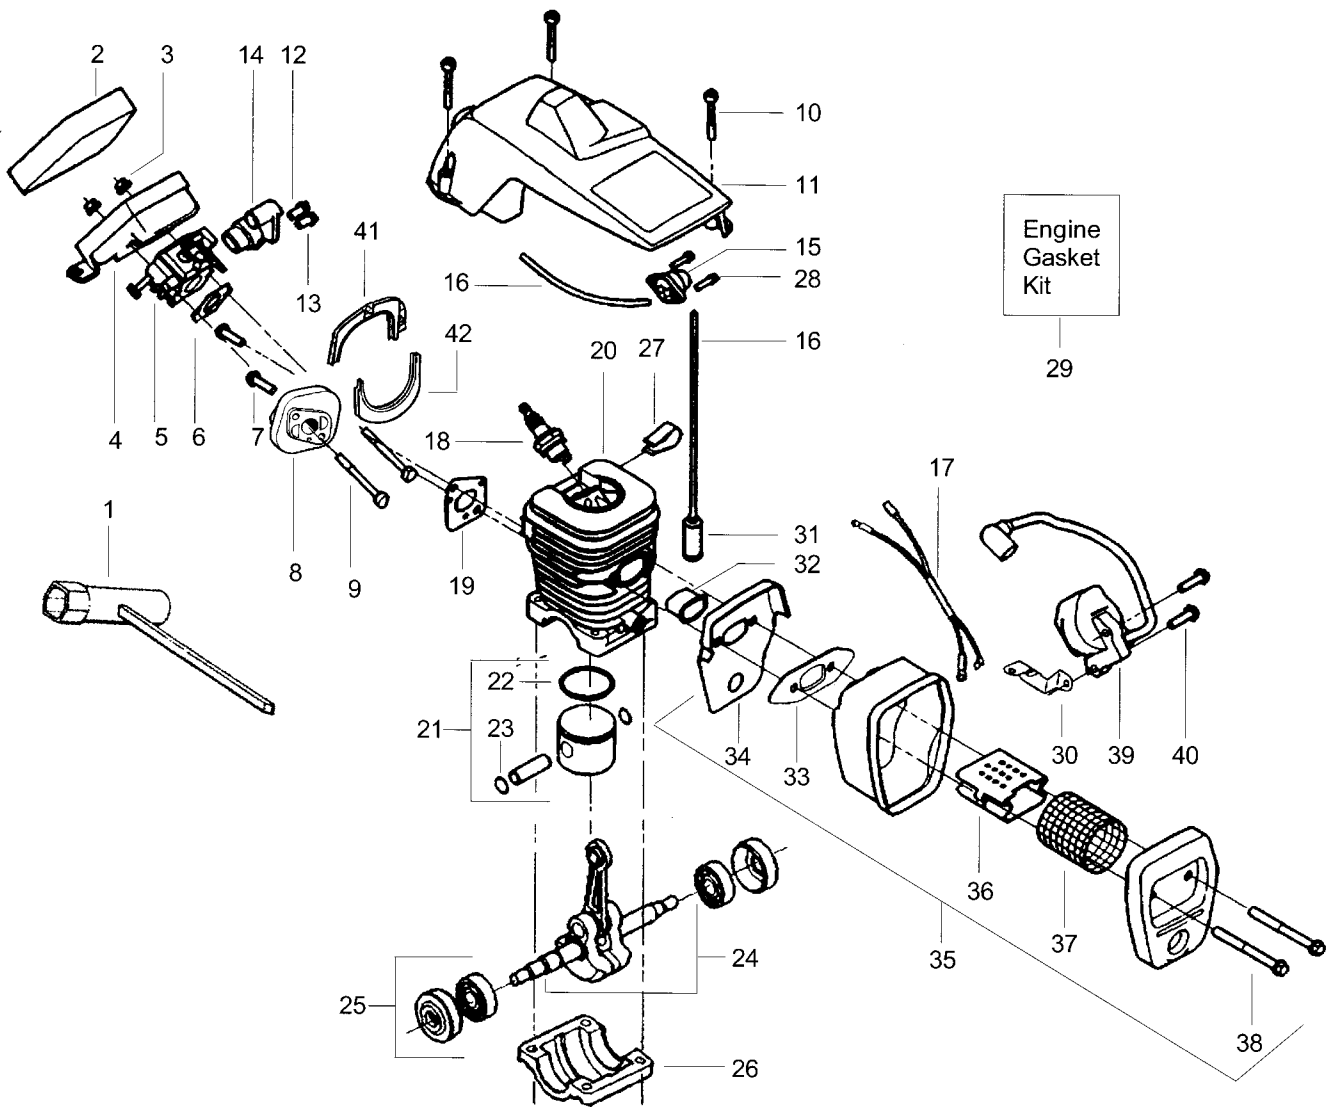

 **MCCULLOCH**<sup>®</sup>

**ILLUSTRATED PARTS LIST**

**MAC 335**  
**MAC CAT 435 - 440**

**CE**

October 1999

[Order McCulloch 335, 435, 440 parts on eBay](#)

**FIGURE 2**

|    |           |                                |    |           |                                          |    |           |                                      |
|----|-----------|--------------------------------|----|-----------|------------------------------------------|----|-----------|--------------------------------------|
| 1  | 227636B   | Bar Wrench                     | 17 | 530049117 | Wire Harness Ass.y.                      | 32 | 530037652 | Heat Insulator                       |
| 2  | 530037793 | Foam--Air Filter               | 18 | 503235108 | Spark Plug                               | 33 | 530019221 | Muffler Gasket                       |
| 3  | 530016101 | Nut                            | 19 | 530019249 | Gasket--Carb Adaptor                     | 34 | 530049870 | Muffler Backplate                    |
| 4  | 530047604 | Air Filter Housing             | 20 | 530069606 | Cylinder Kit                             | 35 | 530047207 | Muffler Ass.y. (Incl. 33-34 & 36-38) |
| 5  | 530069722 | Carburetor Kit (Incl. 12 & 13) | 21 | 530069604 | Piston Kit (Incl. 22 & 23)               | 36 | 530037813 | Muffler Diffuser                     |
| 6  | 530019239 | Carb. Gasket                   | 22 | 530029805 | Piston Ring                              | 37 | 530036103 | Spark Screen                         |
| 7  | 530015810 | Screw                          | 23 | 530015697 | Retainer--Piston Pin                     | 38 | 530016132 | Screw                                |
| 8  | 530049700 | Carb. Adapter                  | 24 | 530047062 | Crankshaft Ass.y.                        | 39 | 530052277 | Ignition Module                      |
| 9  | 530016187 | Screw                          | 25 | 530047827 | Seal & Bearing Ass.y.                    | 40 | 530015814 | Screw                                |
| 10 | 530016102 | Screw                          | 26 | 530037935 | Cap--Crankcase                           | 41 | 530049715 | Seal--Carb Adapter (Upper)           |
| 11 | 530054194 | Cylinder Shield                | 27 | 530016136 | Clip--High Tension Lead                  | 42 | 530049714 | Seal--Carb Adapter (Lower)           |
| 12 | 530038318 | Limiter Cap--High              | 28 | 530015780 | Screw                                    |    |           |                                      |
| 13 | 530038317 | Limiter Cap--Low               | 29 | 530069608 | Engine Gasket Kit (Incl. 6, 17, 19 & 33) |    |           |                                      |
| 14 | 530049244 | Grommet--Carb Adjust           | 30 | 530047442 | Ground Strap                             |    |           |                                      |
| 15 | 530047213 | Air Purge Ass.y.               | 31 | 530014362 | Fuel Pick--up Ass.y.                     |    |           |                                      |
| 16 | 530069216 | Fuel Line Kit (Large Dia.)     |    |           |                                          |    |           |                                      |