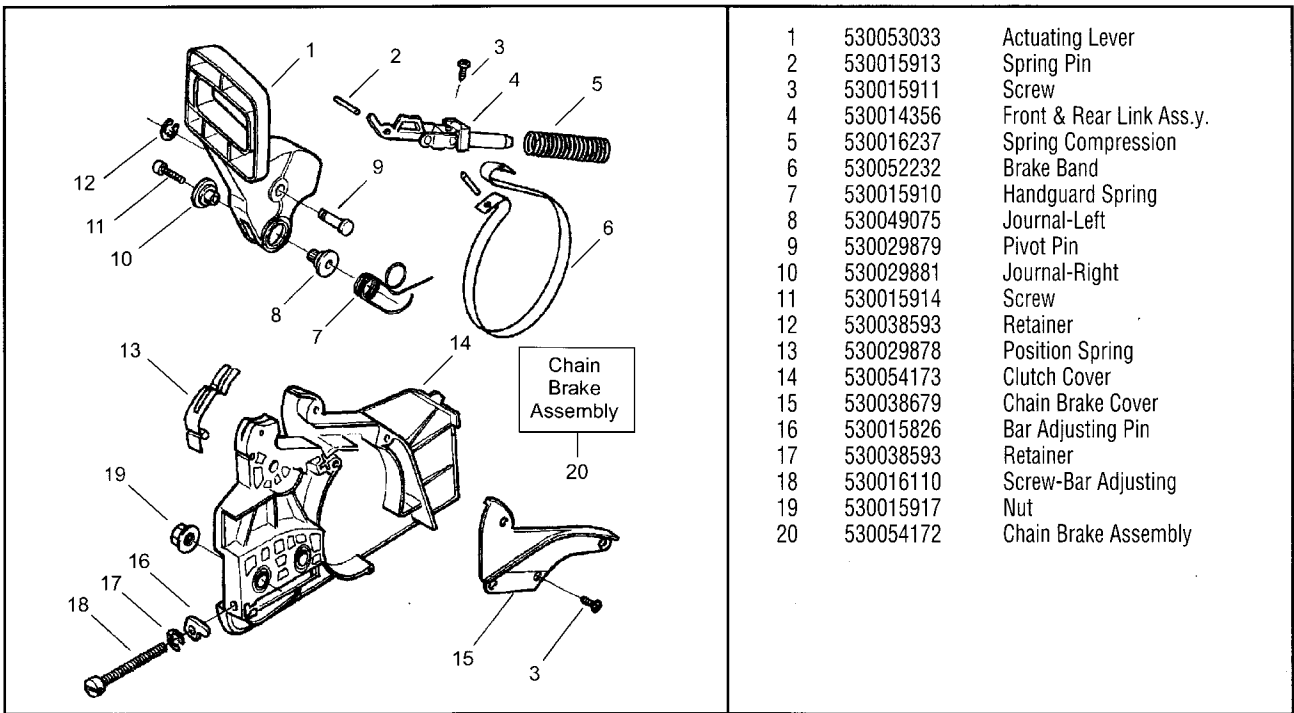

 **MCCULLOCH**<sup>®</sup>

**ILLUSTRATED PARTS LIST**

**MAC 335**  
**MAC CAT 435 - 440**

**CE**

October 1999

[Order McCulloch 335, 435, 440 parts on eBay](#)

**FIGURE 2**

|    |           |                                |    |           |                                          |    |           |                                      |
|----|-----------|--------------------------------|----|-----------|------------------------------------------|----|-----------|--------------------------------------|
| 1  | 227636B   | Bar Wrench                     | 17 | 530049117 | Wire Harness Ass.y.                      | 32 | 530037652 | Heat Insulator                       |
| 2  | 530037793 | Foam--Air Filter               | 18 | 503235108 | Spark Plug                               | 33 | 530019221 | Muffler Gasket                       |
| 3  | 530016101 | Nut                            | 19 | 530019249 | Gasket--Carb Adaptor                     | 34 | 530049870 | Muffler Backplate                    |
| 4  | 530047604 | Air Filter Housing             | 20 | 530069606 | Cylinder Kit                             | 35 | 530047207 | Muffler Ass.y. (Incl. 33-34 & 36-38) |
| 5  | 530069722 | Carburetor Kit (Incl. 12 & 13) | 21 | 530069604 | Piston Kit (Incl. 22 & 23)               | 36 | 530037813 | Muffler Diffuser                     |
| 6  | 530019239 | Carb. Gasket                   | 22 | 530029805 | Piston Ring                              | 37 | 530036103 | Spark Screen                         |
| 7  | 530015810 | Screw                          | 23 | 530015697 | Retainer--Piston Pin                     | 38 | 530016132 | Screw                                |
| 8  | 530049700 | Carb. Adapter                  | 24 | 530047062 | Crankshaft Ass.y.                        | 39 | 530052277 | Ignition Module                      |
| 9  | 530016187 | Screw                          | 25 | 530047827 | Seal & Bearing Ass.y.                    | 40 | 530015814 | Screw                                |
| 10 | 530016102 | Screw                          | 26 | 530037935 | Cap--Crankcase                           | 41 | 530049715 | Seal--Carb Adapter (Upper)           |
| 11 | 530054194 | Cylinder Shield                | 27 | 530016136 | Clip--High Tension Lead                  | 42 | 530049714 | Seal--Carb Adapter (Lower)           |
| 12 | 530038318 | Limiter Cap--High              | 28 | 530015780 | Screw                                    |    |           |                                      |
| 13 | 530038317 | Limiter Cap--Low               | 29 | 530069608 | Engine Gasket Kit (Incl. 6, 17, 19 & 33) |    |           |                                      |
| 14 | 530049244 | Grommet--Carb Adjust           | 30 | 530047442 | Ground Strap                             |    |           |                                      |
| 15 | 530047213 | Air Purge Ass.y.               | 31 | 530014362 | Fuel Pick--up Ass.y.                     |    |           |                                      |
| 16 | 530069216 | Fuel Line Kit (Large Dia.)     |    |           |                                          |    |           |                                      |