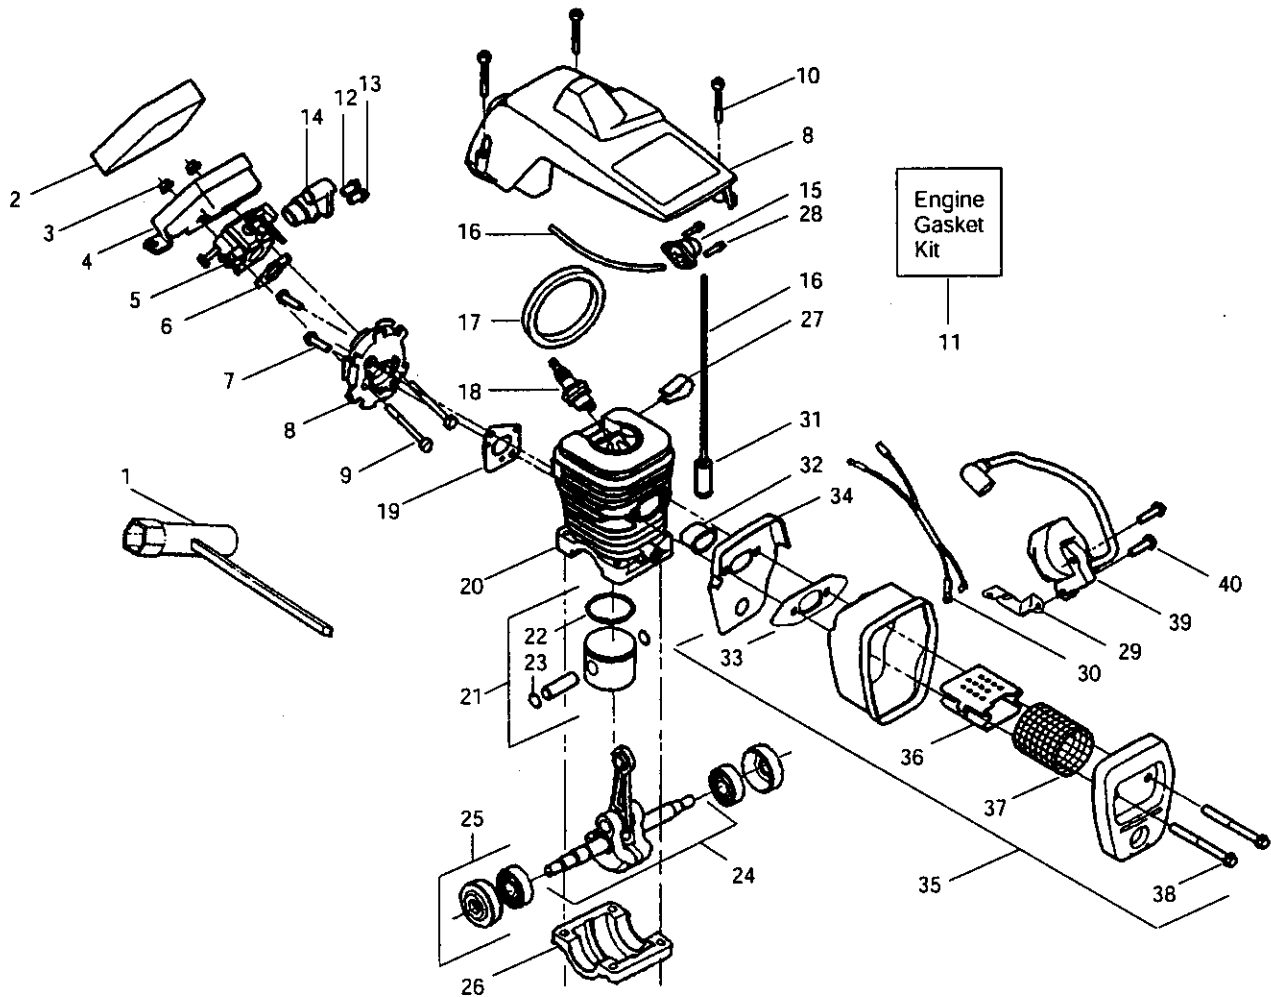

Ref.	Part No.	Description	Ref.	Part No.	Description	Ref.	Part No.	Description
1.	530031135	Bar Wrench	20.	--	Cylinder Kit	36.	530037813	Muffler Diffuser
2.	530037793	Foam- -Air Filter	n	530071252	351/370	37.	530036103	Spark Arrestor Screen
3.	530016101	Nut	n	530071255	390/420	38.	530016132	Screw
4.	530047604	Air Filter Housing	21.	--	Piston Kit	39.	530052277	Ignition Module
5.	530069722	Carburetor Kit (Incl. 12 & 13)			(Incl. 22 & 23)	40.	530015814	Screw
6.	530019239	Carb. Gasket		530069604	351/370			
7.	530015810	Screw		530069719	390/420			
8.	530069964	Carb. Adapter Kit (Incl. Cylinder Shield and Seal)	22.	--	Piston Ring		Not Shown	
9.	530016187	Screw		530029805	351/370			
10.	530016102	Screw		530038729	390/420			
11.	530069608	Engine Gasket Kit	23.	530015697	Retainer- -Piston Pin		--	Operator's Manual
12.	530038318	Limiting Cap- -High	24.	530047062	Crankshaft Ass'y.		530084924	370/420- -Euro
13.	530038317	Limiting Cap- -Low	25.	530047827	Seal & Bearing Ass'y.		530084923	370/420- -Euro
14.	530038340	Grommet- -Carb Adjust.	26.	530037935	Cap- -Crankcase		530084113	370/420- -Scan
15.	530047213	Air Purge Ass'y.	27.	530016136	Clip- -High Tension Lead		530084564	351/390- -Euro
16.	530069216	Primer Line Kit (Small Dia)	28.	530015780	Screw		530084565	351/390- -Euro
17.	530019210	Air Box Seal	29.	530047442	Ground Strap		530084563	351/390- -Scan
18.	503235108	Spark Plug	30.	530049117	Wire Harness Ass'y.		530031112	Clutch Ass'y. Tool
19.	530019249	Gasket- -Carb. Adapter	31.	530014362	Fuel Filter		530031097	Air Gap Gauge
			32.	530037652	Heat Insulator		530031160	Insert Tool- - Limiter Cap
			33.	530019221	Muffler Gasket		530031173	Carrying Case
			34.	530038237	Muffler Back Plate			
			35.	530047207	Muffler Ass'y. (Incl. 33- -34 & 36- -38)