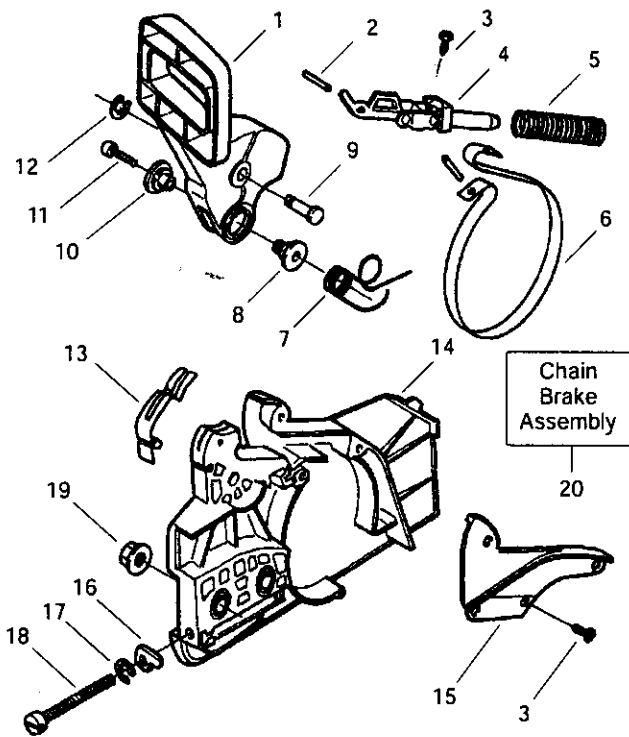

Ref.	Part No.	Description
1.	530053033	Actuating Lever
2.	530015913	Spring Pin
3.	530015911	Screw
4.	530014356	Front & Rear Link Ass'y.
5.	530016237	Spring Compression
6.	530052232	Brake Band
7.	530015910	Handguard Spring
8.	530049075	Journal-Left
9.	530029879	Pivot Pin
10.	530029881	Journal-Right
11.	530015914	Screw
12.	530038593	Retainer
13.	530029878	Position Spring
14.	530049965	Clutch Cover
15.	530038679	Chain Brake Cover
16.	530015826	Bar Adjusting Pin
17.	530038593	Retainer
18.	530016110	Screw-Bar Adjusting
19.	530015917	Nut
20.	530049962	Chain Brake Assembly