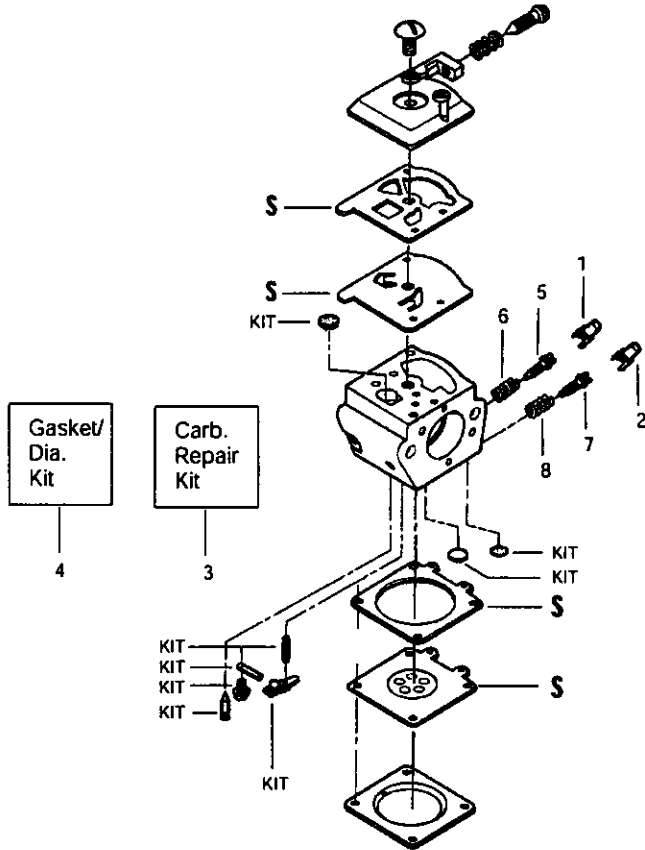

Carburetor Assembly -- WT--391 -- #530069722

Ref.	Part No.	Description
1.	530038318	Limiter Cap- -High
2.	530038317	Limiter Cap- -Low
3.	530069826	Carburetor Repair Kit (KIT = Indicates Contents)
4.	530069844	Gasket/Diaphragm Kit (D=Indicates Contents)
5.	530035383	Low Speed Needle
6.	530035293	Needle Spring Low Speed
7.	530035384	High Speed Needle
8.	530035295	Needle Spring High Speed