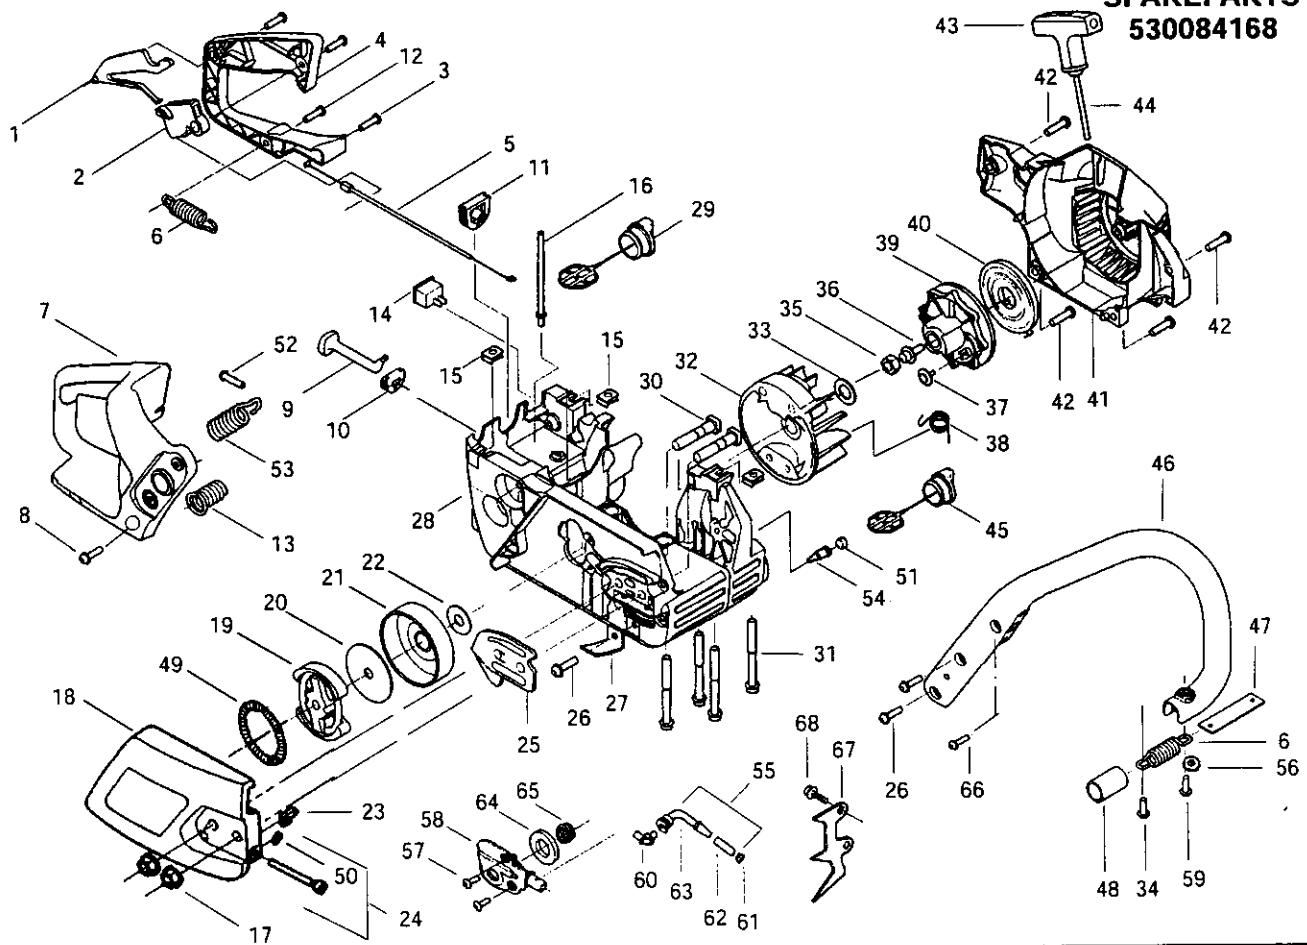

McCulloch 335

2000

McCulloch 335 2000

SPAREPARTS
530084168

Ref.	Part No.	Description	Ref.	Part No.	Description	Ref.	Part No.	Description
1.	530036098	Throttle Lockout	24.	530069611	Bar Adjusting Kit (Incl. 50)	47.	530047608	Limiter Strap
2.	530036097	Throttle Trigger	25.	530038238	Plate-Bar Mounting	48.	530036142	Sieve-AV Spring
3.	530015906	Screw	26.	530015814	Screw	49.	530094188	Spring-Clutch
4.	530047581	Cover-Rear Handle	27.	530029850	Chain Catcher	50.	530038593	Retainer-Bar Adjust.
5.	530047602	Throttle Cable	28.	530047621	Chassis Ass'y. (Incl. Fuel Cap, Oil Cap, Fuel Line and Primer Line)	51.	530038264	Plug-Oil Vent
6.	530042082	Spring-Isolator	29.	530047192	Fuel Cap Ass'y.	52.	530015875	Screw
7.	530047582	Rear Handle	30.	530016133	Bolt-Bar	53. n	530053275	Isolator Ass'y.
8.	530015814	Screw	31.	530016132	Screw	54.	530026119	Check Valve
9.	530047605	Choke Knob	32. n	530039209	Flywheel Ass'y.	55.	530047663	Oil Pick-up Ass'y (Incl. 61-63)
10.	530049005	Grommet-Choke Knob	33. n	530015127	Washer-Flywheel	56.	530015123	Washer
11.	530047631	Grommet-Throttle Cable	34.	530015843	Screw	57.	530016097	Screw
12.	530015886	Screw	35.	530016134	Nut-Flywheel	58.	530069957	Oil Pump Kit (Incl. 60, 65 & Seal)
13. n	530053274	Isolator Ass'y.	36.	530015920	Screw	59.	530016018	Screw
14.	530069572	Switch Kit	37.	530016080	Screw	60.	530049477	Elbow-Oil Pickup
15.	530015922	Nut-"U" Type	38.	530023817	Spring-Starter Dog	61.	530030189	Plug-Oil Filter
16.	530069247	Fuel Line Kit (Large Dia.)	39.	530037817	Starter Pulley	62.	530037821	Oil Filter
17.	530015917	Nut-Bar Mounting	40.	530027531	Recoil Spring	63.	530038373	Pick-up Oiler
18.	530049965	Clutch Cover	41.	530047973	Fan Housing	64.	530019231	Dust Seal
19.	530014949	Clutch Ass'y. (Incl. 49)	42.	530015892	Screw	65.	530037820	Gear-Worm Spring
20.	530015611	Clutch Washer	43.	530037485	Starter Handle	66.	530016179	Screw
21.	530047061	Clutch Drum Ass'y. w/Bearing	44.	530069232	Rope Kit	67. n	530014381	Spike Ass'y.
22.	530015907	Washer-Thrust	45.	530010846	Oil Cap Ass'y.	68. n	530015906	Screw
23.	530015826	Pin-Bar Adjusting	46.	530047583	Front Handle			