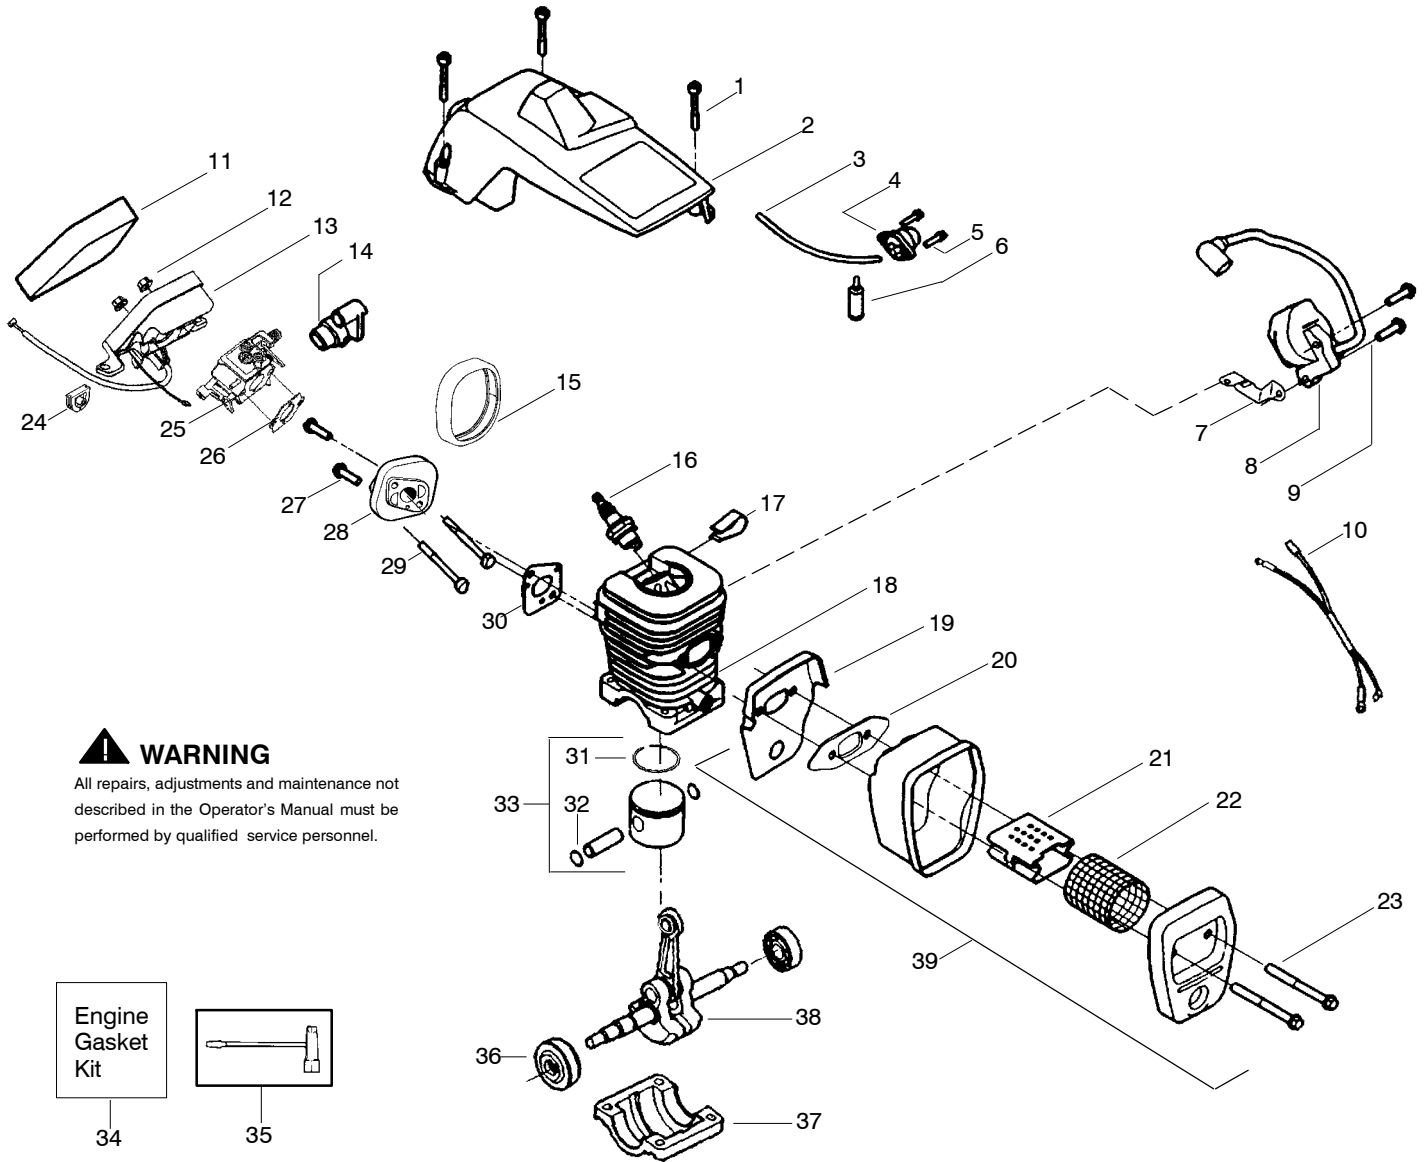

WARNING

All repairs, adjustments and maintenance not described in the Operator's Manual must be performed by qualified service personnel.

Ref.	Part No.	Description	Ref.	Part No.	Description	Ref.	Part No.	Description
1.	530016153	Screw	21.	530037813	Diffuser-Muffler	38.	545113101	Assy-Crankshaft
2.	530047578	Assy-Cylinder Shield	22.	530036103	Screen-Spark	39.	530047207	Assy-Muffler (Incl. 19,20,21,22,23)
3.	530069247	Kit-Fuel Line (Small)	23.	530016132	Bolt-Muffler			
4.	530071835	Kit-Air Purge (incl. #5)	24.	530047631	Grommet-Throttle Cable			
5.	530015780	Screw	25.	545081885	Kit-Carburetor (WT-891) (Incl. grommet)			
6.	530095646	Assy-Fuel Pick-up	26.	530069608	Gasket-Carb. (kit)			Not Shown
7.	530047442	Strap-Ground	27.	530016386	Screw			
8.	530039167	Ignition Module	28.	530049700	Carb. Adapter			
9.	530015814	Screw	29.	530016187	Screw			
10.	530057475	Assy-Wire Harness	30.	530069608	Gasket-Adaptor(kit)			Manual
11.	530037793	Foam-Air Filter	31.	530037380	Ring-Piston (46cc)			(Euro 1)
12.	530016101	Nut	32.	530015697	Retainer-Piston Pin			(Euro 2)
13.	530057702	Assy-Air Box	33.	545081872	Kit-Piston (46cc) (Incl. 31 & 32)			(Euro 3)
14.	530049244	Grommet-Carb Adjust	34.	530069608	Kit-Engine Gasket (Incl. 20, 26 & 30)			(Euro 4)
15.	530054144	Seal-Carb Adapter	35.	530031135	Scrench			(Euro 5)
16.	952030150	Spark Plug (RCJ-7Y)	36.	530056363	Assy-Seal & Bearing			(Russian)
17.	530016136	Clip-High Tension Lead	37.	530037935	Cap-Crankcase			(Turkish)
18.	545122101	Cylinder (46cc)						545003025 Decal-Warning CE
19.	530049870	Backplate-Muffler						
20.	530069608	Gasket-Muffler(kit)						

✓ = NEW PART NUMBER FOR THIS IPL

* = REFER TO THE SERVICE REFERENCE INDICATED FOR MORE INFORMATION. (LOCATED AT END OF IPL)