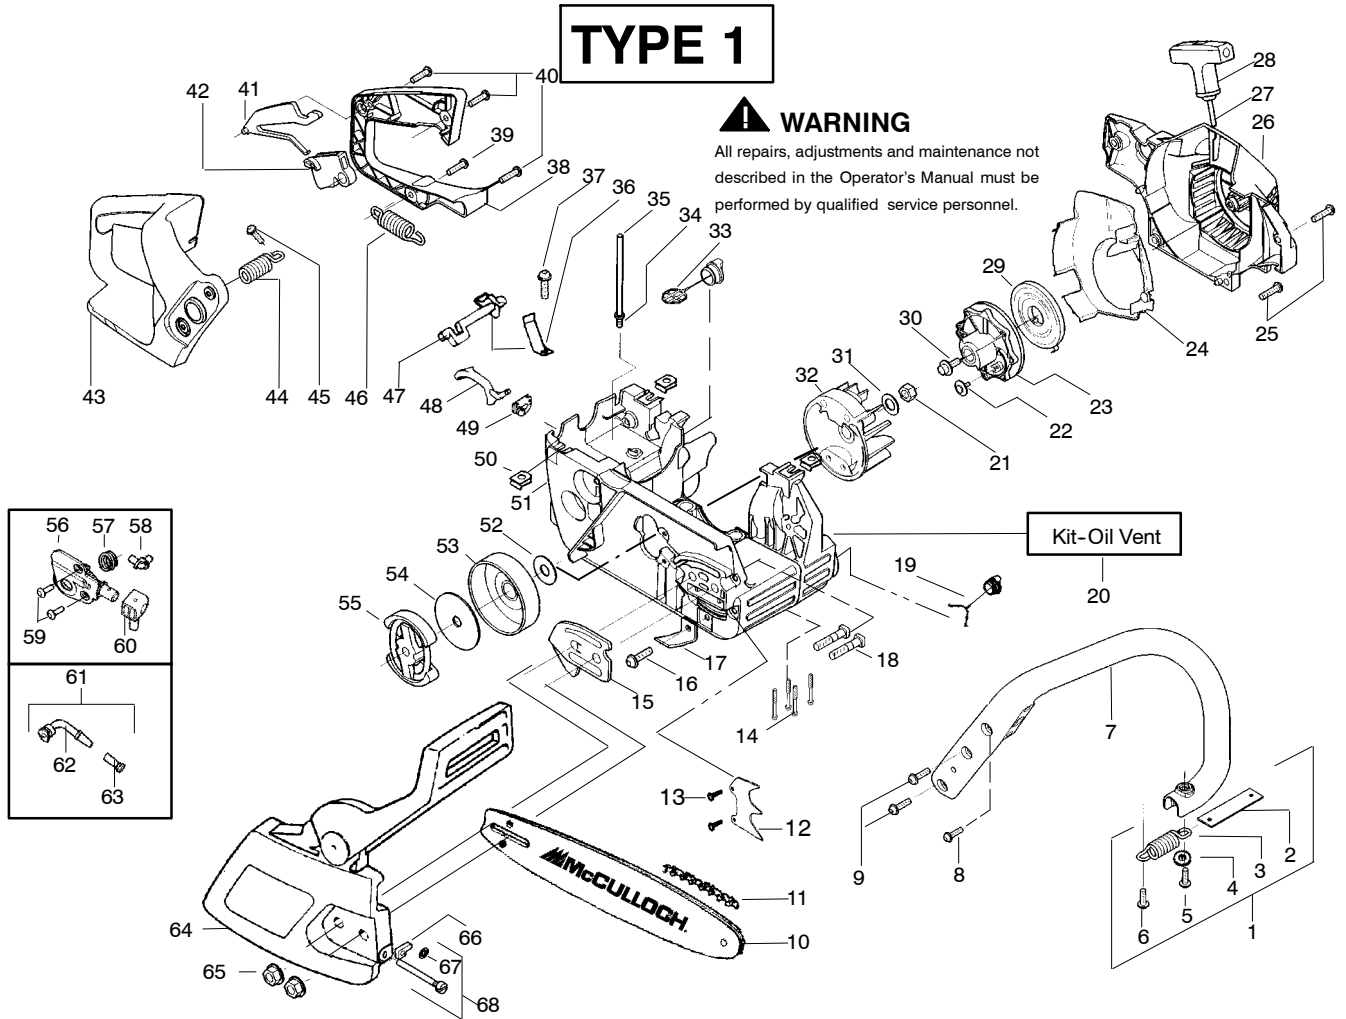

## ⚠ WARNING

All repairs, adjustments and maintenance not described in the Operator's Manual must be performed by qualified service personnel.

Ref.	Part No.	Description	Ref.	Part No.	Description	Ref.	Part No.	Description
1.	530059667	Assy.-Isolator	28.	530056402	Handle-Starter	53.	530047061	Assy.-Clutch Drum w/bearing
2.	530047608	Limiter Strap	29.	530027531	Spring-Recoil	54.	530015611	Washer-Clutch
3.	530059668	Spring-Isolator	30.	530015920	Screw	55.	530014949	Assy. Clutch
4.	530015158	Washer	31.	530015127	Washer-Flywheel	56.	530071259	Kit - Oil Pump (incl. 57,58,60)
5.	530016018	Screw	32.	530039187	Assy-Flywheel	57.	530037820	Gear-Worm Spring
6.	530015843	Screw	33.	530047192	Assy-Fuel Cap	58.	530049477	Elbow-Oil Pickup
7.	530047583	Front Handle	34.	530023877	Fitting-fuel line	59.	530016064	Screw
8.	530015940	Screw	35.	530069216	Kit-Fuel line (large)	60.	530019206	Seal Block
9.	530015814	Screw	36.	530016149	Spring-Switch	61.	530047663	Assy-Oil Pick-up (Incl. 62,63)
10.	545005502	Bar - 18"	37.	530015775	Screw	62.	530038373	Pick-up Oiler
11.	530051453	Chain - 18"	38.	530047581	Cover-Rear Handle	63.	530056533	Filter-Oil
12.	530014381	Kit-Spike (Incl. 13)	39.	530015886	Screw	64.	530054739	Assy.-Chain Brake
13.	530016439	Screw	40.	530015906	Screw	65.	530015917	Nut-Bar Mounting
14.	530016132	Screw	41.	530036098	Throttle Lockout	66.	530015826	Pin-Bar Adjust
15.	530038238	Plate-Bar Mount.	42.	530036097	Trigger-Throttle	67.	530038593	Retainer
16.	530015814	Screw	43.	530047582	Handle - Rear	68.	530069611	Kit-Bar Adjusting (incl. # 66,67)
17.	530029850	Chain Catcher	44.	530071958	Kit-Isolator (Upper)			
18.	530016133	Bolt-Bar	45.	530015875	Screw			
19.	530057236	Assy-Oil Cap	46.	530059668	Spring-Isolator			
20.	530071666	Kit-Oil Vent	47.	530057473	Lever-Switch			
21.	530016134	Nut-Flywheel	48.	530057474	Lever-Choke			
22.	530016080	Screw	49.	530049005	Grommet-Knob			
23.	530037817	Starter Pulley	50.	530015922	Nut-"U"-Type			
24.	530055723	Baffle-Air	51.	530058733	Assy.-Chassis fuel lines and caps )			
25.	530015892	Screw	52.	530015907	Washer-Thrust			
26.	530056333	Housing-Fan						
27.	530069232	Kit - Rope						