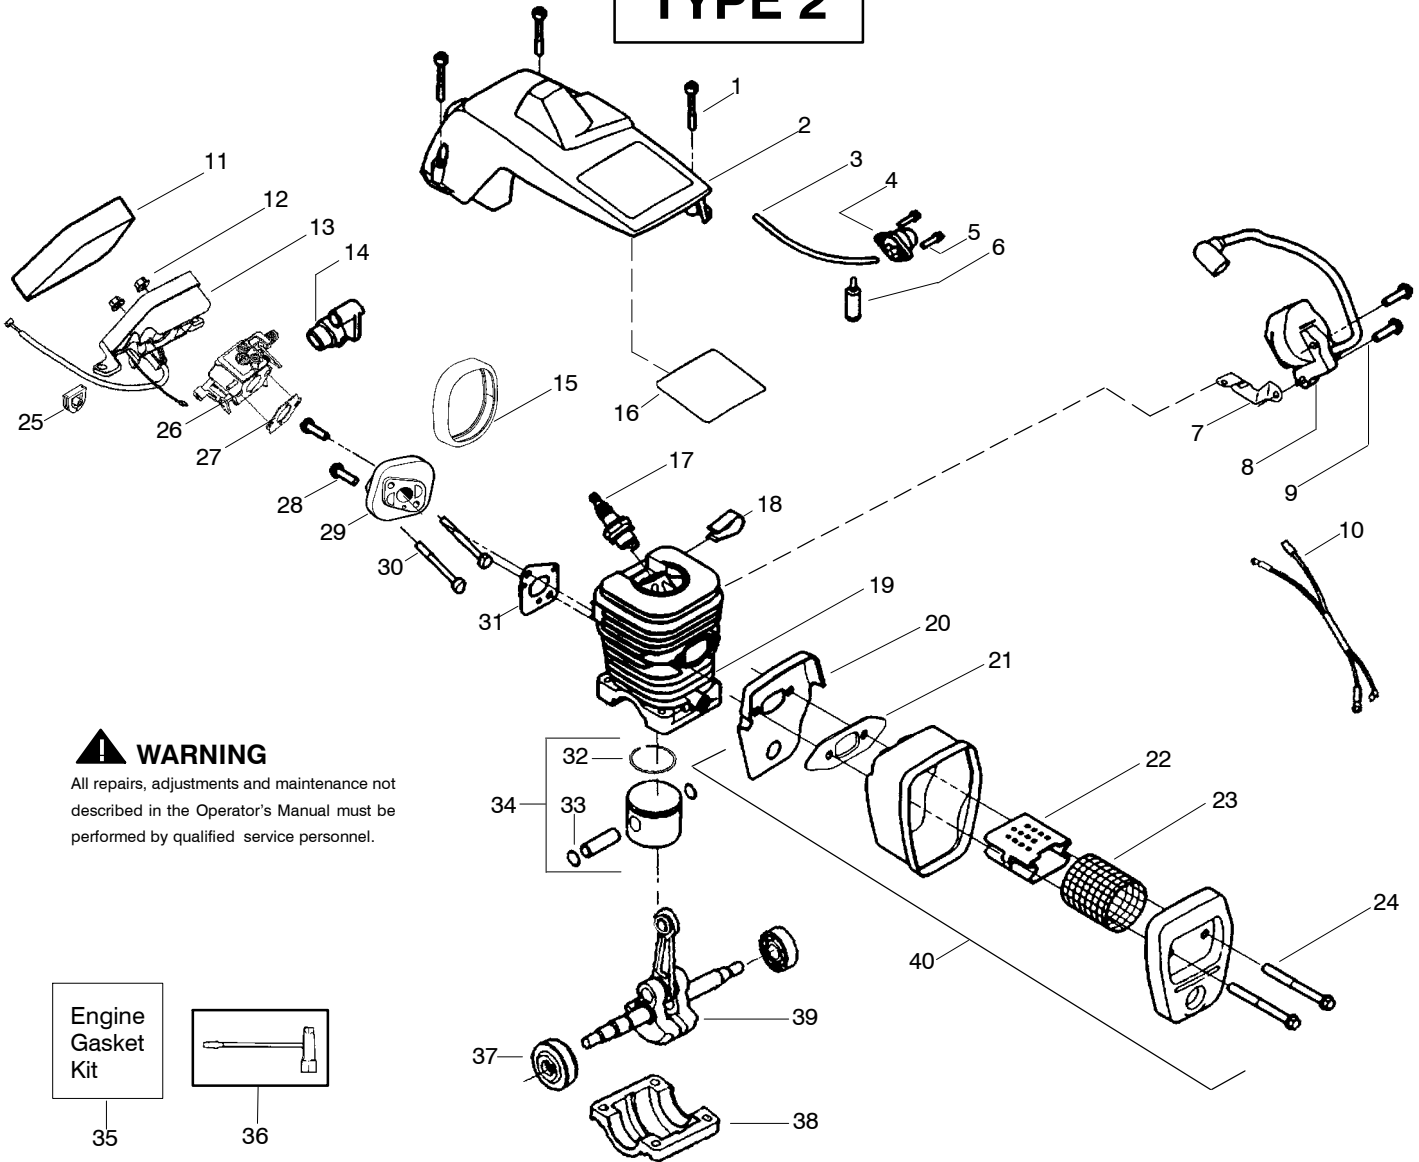

TYPE 2

⚠ WARNING

All repairs, adjustments and maintenance not described in the Operator's Manual must be performed by qualified service personnel.

Ref.	Part No.	Description	Ref.	Part No.	Description	Ref.	Part No.	Description
1.	530016153	Screw	19.	530012550	Cylinder	35.	530069608	Kit-Engine Gasket (Incl. 21, 27 & 31)
2.	530056914	Assy-Cylinder Shield (includes # 16)	20.	530049870	Backplate-Muffler	36.	530031135	Scrench
3.	530069247	Kit-Fuel Line (Small)	21.	530069608	Gasket-Muffler(kit)	37.	530056363	Assy-Seal & Bearing
4.	530071835	Kit-Air Purge (incl. #5)	22.	530037813	Diffuser-Muffler	38.	530037935	Cap-Crankcase
5.	530015780	Screw	23.	530036103	Screen-Spark	39.	530047062	Assy-Crankshaft
6.	530095646	Assy-Fuel Pick-up	24.	530016132	Bolt-Muffler	40.	530047207	Assy-Muffler (Incl. 20,21,22,23,24)
7.	530047442	Strap-Ground	25.	530047631	Grommet-Throttle Cable			
8.	530039238	Ignition Module	26.	---	Kit-Carburetor			
9.	530015814	Screw	↗ 545081885	Walbro (WT-891) (Incl. Grommet)				
10.	530057475	Assy-Wire Harness	27.	530069608	Gasket-Carb. (kit)		Not Shown	
11.	530037793	Foam-Air Filter	28.	530016386	Screw			
12.	530016101	Nut	29.	530049700	Carb. Adapter		545123742	Manual
13.	530057702	Assy-Air Box	30.	530016187	Screw		545003016	Decal-Warning CE
14.	530035526	Grommet-Carb Adjust	31.	530069608	Gasket-Adaptor(kit)			
15.	530054144	Seal-Carb Adapter	32.	530038729	Ring-Piston			
16.	530055698	Reflector-Heat	33.	530015697	Retainer-Piston Pin			
17.	952030150	Spark Plug (RCJ-7Y)	34.	530071408	Kit-Piston (Incl. 32 & 33)			
18.	530016136	Clip-High Tension Lead						

↗ = NEW PART NUMBER FOR THIS IPL   * = REFER TO THE SERVICE REFERENCE INDICATED FOR MORE INFORMATION. (LOCATED AT END OF IPL)