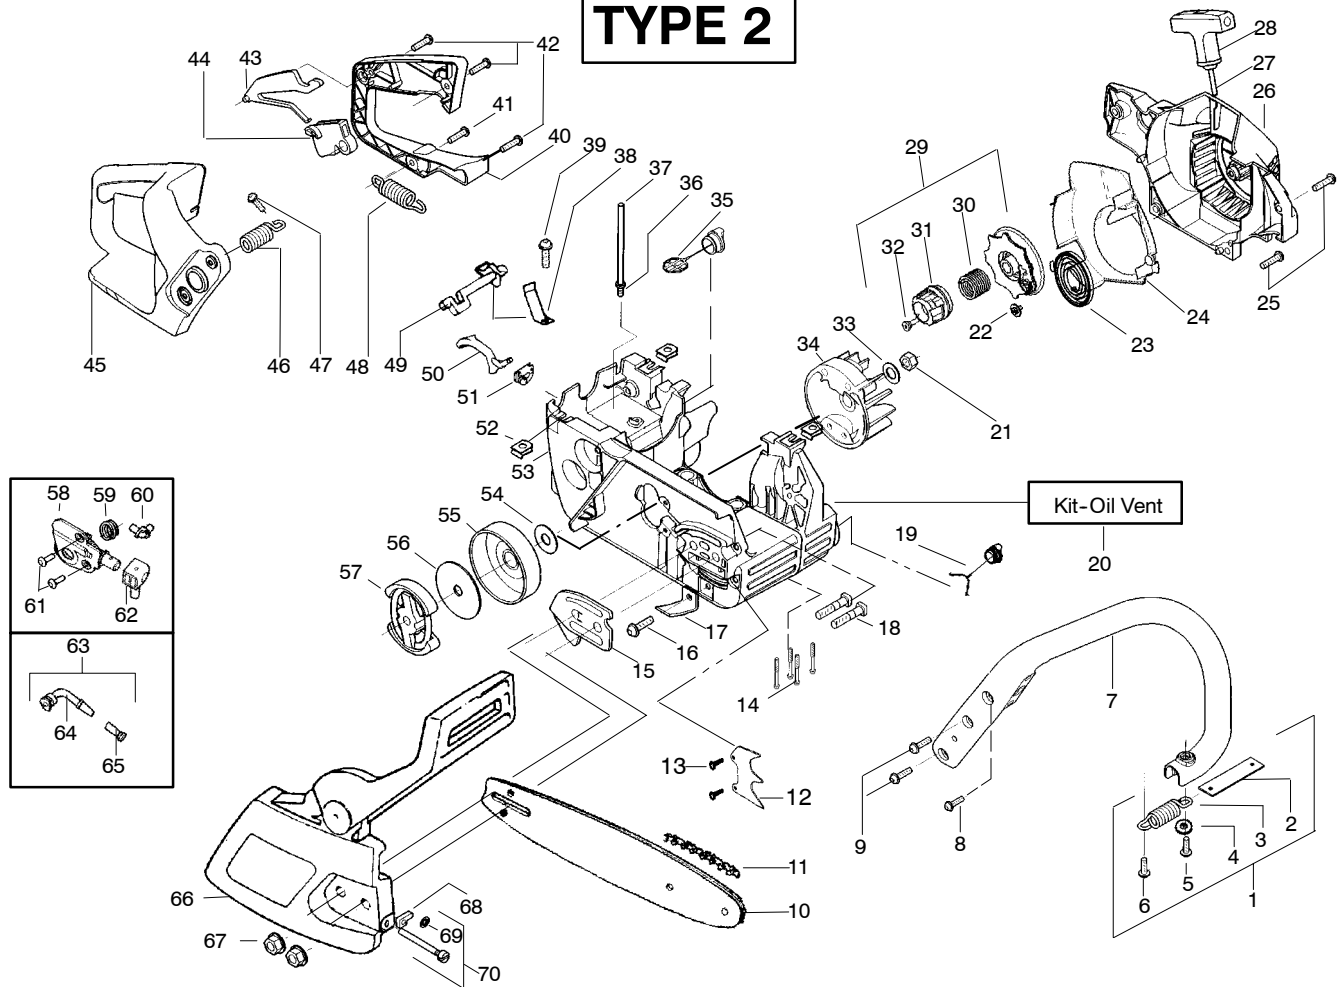

TYPE 2

Ref.	Part No.	Description	Ref.	Part No.	Description	Ref.	Part No.	Description
1.	530059667	Assy.-Isolator	28.	530056402	Handle-Starter	54.	530015907	Washer-Thrust
2.	530047608	Limiter Strap	29.	530071966	Kit-EPS Starter	55.	530047061	Assy.-Clutch Drum w/bearing
3.	530059668	Spring-Isolator	30.	530021180	Spring-EPS	56.	530015611	Washer-Clutch
4.	530015158	Washer	31.	530059677	Hub-EPS	57.	530014949	Assy. Clutch
5.	530016018	Screw	32.	530021179	Screw	58.	530071259	Kit - Oil Pump (incl. 59,60,62)
6.	530015843	Screw	33.	530015127	Washer-Flywheel	59.	530037820	Gear-Worm Spring
7.	530047583	Front Handle	34.	545016301	Assy-Flywheel	60.	530049477	Elbow-Oil Pickup
8.	530015940	Screw	35.	530047192	Assy-Fuel Cap	61.	530016064	Screw
9.	530015814	Screw	36.	530023877	Fitting-fuel line	62.	530019206	Seal Block
10.	545005502	Bar - 18"	37.	530069216	Kit-Fuel line (large)	63.	530047663	Assy-Oil Pick-up (Incl. 64,65)
11.	530051453	Chain - 18"	38.	530016149	Spring-Switch	64.	530038373	Pick-up Oiler
12.	530014381	Kit-Spike (Incl. 13)	39.	530015775	Screw	65.	530056533	Filter-Oil
13.	530016439	Screw	40.	530047581	Cover-Rear Handle	66.	545139901	Assy.-Chain Brake
14.	530016132	Screw	41.	530015886	Screw	67.	530015917	Nut-Bar Mounting
15.	530038238	Plate-Bar Mount.	42.	530015906	Screw	68.	530015826	Pin-Bar Adjust
16.	530015814	Screw	43.	530036098	Throttle Lockout	69.	530038593	Retainer
17.	530029850	Chain Catcher	44.	530036097	Trigger-Throttle	70.	530069611	Kit-Bar Adjusting (incl. # 68,69)
18.	530016133	Bolt-Bar	45.	530047582	Handle - Rear			
19.	530057236	Assy-Oil Cap	46.	530071958	Kit-Isolator (Upper)			
20.	530071666	Kit-Oil Vent	47.	530015875	Screw			
21.	530016134	Nut-Flywheel	48.	530059668	Spring-Isolator			
22.	530016080	Screw	49.	530057473	Lever-Switch			
23.	530027531	Spring-Starter	50.	530057474	Lever-Choke			
24.	530055723	Baffle-Air	51.	530049005	Grommet-Knob			
25.	530015892	Screw	52.	530015922	Nut-"U"-Type			
26.	545050903	Housing-Fan	53.	530058730	Assy-Chassis fuel lines and caps)			
27.	530069232	Kit - Rope						

✓ = NEW PART NUMBER FOR THIS IPL

★ = REFER TO THE SERVICE REFERENCE INDICATED FOR MORE INFORMATION. (LOCATED AT END OF IPL)