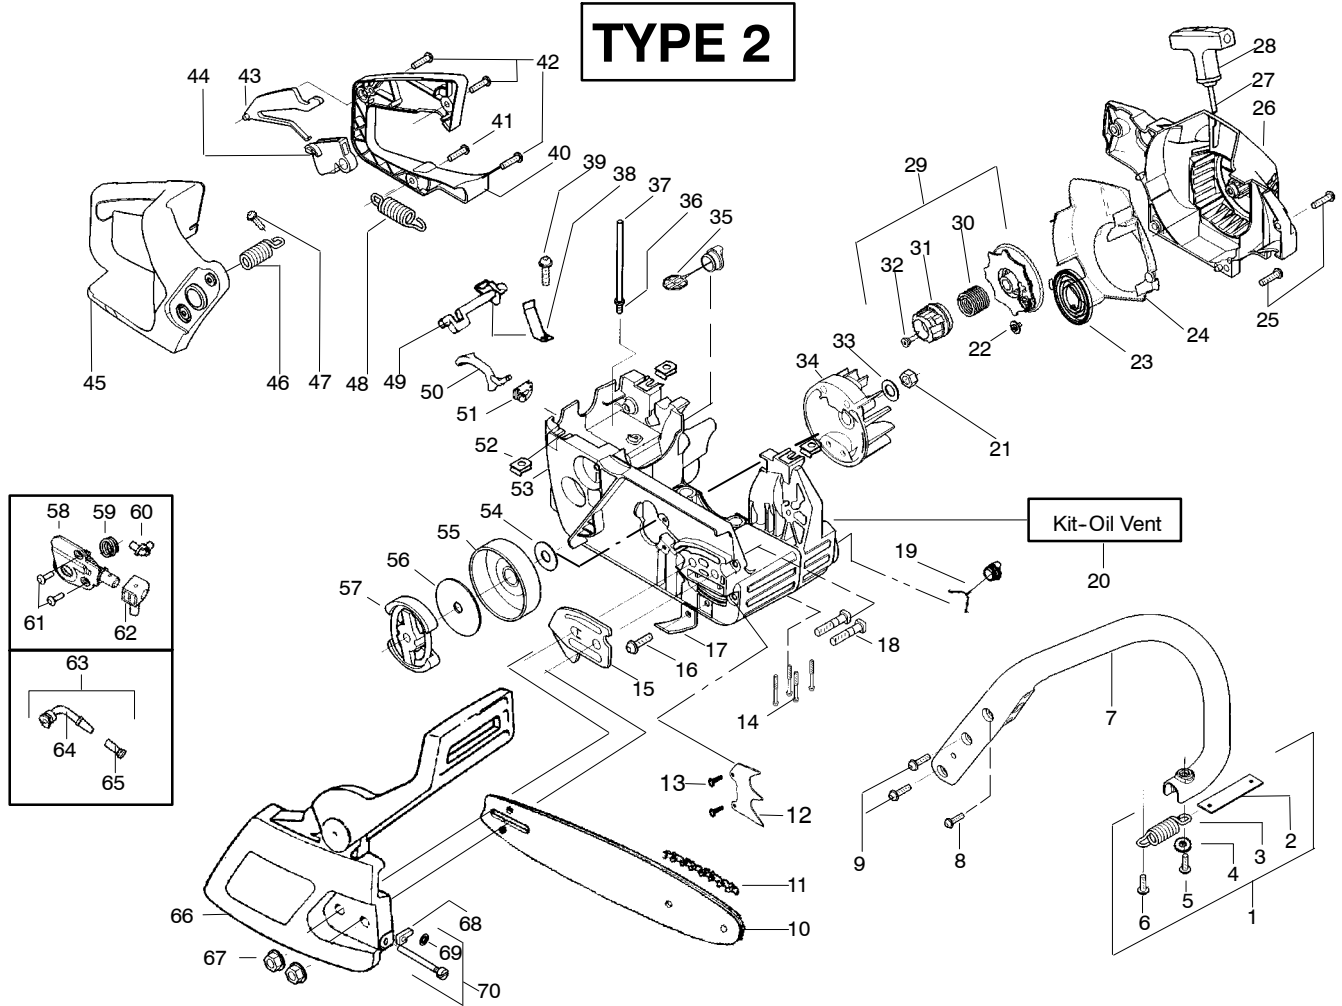

TYPE 2

Ref.	Part No.	Description	Ref.	Part No.	Description	Ref.	Part No.	Description
1.	530059667	Assy.-Isolator	28.	530056402	Handle- Starter	54.	530015907	Washer- Thrust
2.	530047608	Limiter Strap	29.	530071966	Kit- EPS Starter (Incl. 22,30,31,32)	55.	530047061	Assy.-Clutch Drum w/bearing
3.	530059668	Spring-Isolator	30.	530021180	Spring- EPS	56.	530015611	Washer-Clutch
4.	530015158	Washer	31.	530059677	Hub- EPS	57.	530014949	Assy. Clutch
5.	530016018	Screw	32.	530021179	Screw	58.	530071259	Kit - Oil Pump (incl. 59,60,62)
6.	530015843	Screw	33.	530015127	Washer- Flywheel	59.	530037820	Gear- Worm Spring
7.	530047583	Front Handle	34.	545016301	Assy- Flywheel	60.	530049477	Elbow- Oil Pickup
8.	530015940	Screw	35.	530047192	Assy- Fuel Cap	61.	530016064	Screw
9.	530015814	Screw	36.	530023877	Fitting- fuel line	62.	530019206	Seal Block
10.	530044915	Bar 16"	37.	530069216	Kit- Fuel line (large)	63.	530047663	Assy- Oil Pick-up (Incl. 64,65)
11.	538248288	Chain 16"	38.	530016149	Spring- Switch	64.	530038373	Pick-up Oiler
12.	530014381	Kit- Spike (Incl. 13)	39.	530015775	Screw	65.	530056533	Filter- Oil
13.	530016439	Screw	40.	530047581	Cover- Rear Handle	66.	545139901	Assy.-Chain Brake
14.	530016132	Screw	41.	530015886	Screw	67.	530015917	Nut- Bar Mounting
15.	530038238	Plate- Bar Mount.	42.	530015906	Screw	68.	530015826	Pin- Bar Adjust
16.	530015814	Screw	43.	530036098	Throttle Lockout	69.	530038593	Retainer
17.	530029850	Chain Catcher	44.	530036097	Trigger- Throttle	70.	530069611	Kit- Bar Adjusting (incl. # 68,69)
18.	530016133	Bolt- Bar	45.	530047582	Handle - Rear			
19.	530057236	Assy- Oil Cap	46.	530071958	Kit- Isolator (Upper)			
20.	530071666	Kit- Oil Vent	47.	530015875	Screw			
21.	530016134	Nut- Flywheel	48.	530059668	Spring- Isolator			
22.	530016080	Screw	49.	530057473	Lever- Switch			
23.	530027531	Spring- Starter	50.	530057474	Lever- Choke			
24.	530055723	Baffle- Air	51.	530049005	Grommet- Knob			
25.	530015892	Screw	52.	530015922	Nut- "U"- Type			
26.	545050903	Housing- Fan	53.	530058730	Assy- Chassis fuel lines and caps)			
27.	530069232	Kit - Rope						

✓ = NEW PART NUMBER FOR THIS IPL

★ = REFER TO THE SERVICE REFERENCE INDICATED FOR MORE INFORMATION. (LOCATED AT END OF IPL)