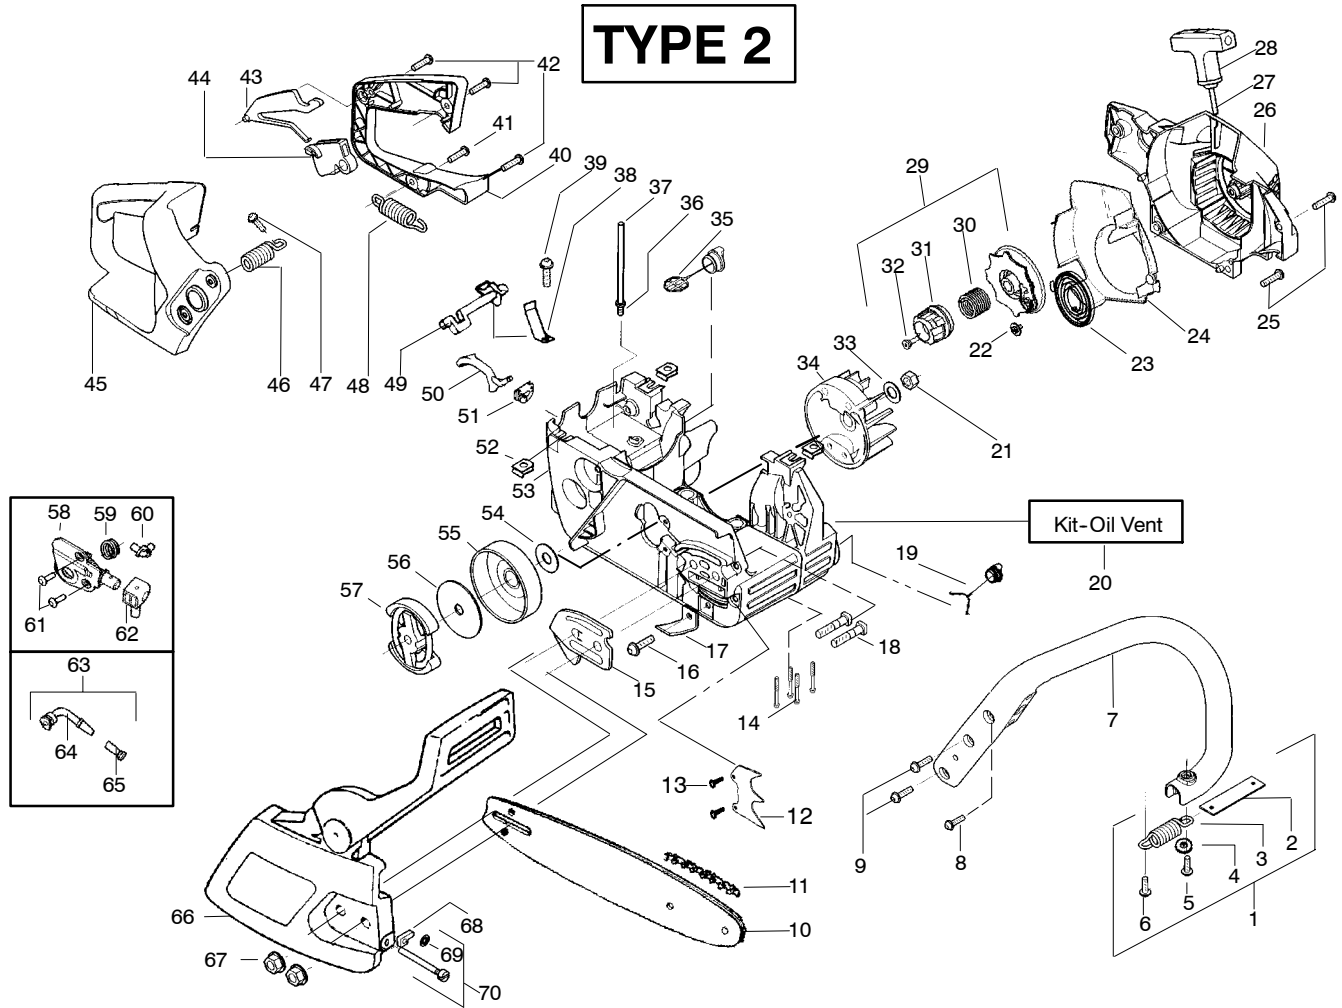

Ref.	Part No.	Description	Ref.	Part No.	Description	Ref.	Part No.	Description
1.	530059667	Assy.-Isolator	28.	530056402	Handle- Starter	54.	530015907	Washer-Thrust
2.	530047608	Limiter Strap	29.	530071966	Kit-EPS Starter	55.	530047061	Assy.-Clutch Drum
3.	530059668	Spring-Isolator						w/bearing
4.	530015158	Washer	30.	530021180	Spring-EPS	56.	530015611	Washer-Clutch
5.	530016018	Screw	31.	530059677	Hub-EPS	57.	530014949	Assy. Clutch
6.	530015843	Screw	32.	530021179	Screw	58.	530071259	Kit - Oil Pump
7.	530047583	Front Handle	33.	530015127	Washer-Flywheel			(incl. 59,60,62)
8.	530015940	Screw	34.	545016301	Assy-Flywheel	59.	530037820	Gear-Worm Spring
9.	530015814	Screw	35.	530047192	Assy-Fuel Cap	60.	530049477	Elbow-Oil Pickup
10.	530044896	Bar 14"	36.	530023877	Fitting-fuel line	61.	530016064	Screw
11.	538029933	Chain 14"	37.	530069216	Kit-Fuel line (large)	62.	530019206	Seal Block
12.	530014381	Kit-Spike (Incl. 13)	38.	530016149	Spring-Switch	63.	530047663	Assy.-Oil Pick-up
13.	530016439	Screw	39.	530015775	Screw			(Incl. 64,65)
14.	530016132	Screw	40.	530047581	Cover-Rear Handle	64.	530038373	Pick-up Oiler
15.	530038238	Plate-Bar Mount.	41.	530015886	Screw	65.	530056533	Filter-Oil
16.	530015814	Screw	42.	530015906	Screw	66.	545139901	Assy.-Chain Brake
17.	530029850	Chain Catcher	43.	530036098	Throttle Lockout	67.	530015917	Nut-Bar Mounting
18.	530016133	Bolt-Bar	44.	530036097	Trigger-Throttle	68.	530015826	Pin-Bar Adjust
19.	530057236	Assy-Oil Cap	45.	530047582	Handle - Rear	69.	530038593	Retainer
20.	530071666	Kit-Oil Vent	46.	530071958	Kit-Isolator (Upper)	70.	530069611	Kit-Bar Adjusting
21.	530016134	Nut-Flywheel	47.	530015875	Screw			(incl. # 68,69)
22.	530016080	Screw	48.	530059668	Spring-Isolator			
23.	530027531	Screw- Starter	49.	530057473	Lever-Switch			
24.	530055723	Baffle-Air	50.	530057474	Lever-Choke			
25.	530015892	Screw	51.	530049005	Grommet-Knob			
26.	545050903	Housing-Fan	52.	530015922	Nut-"U"- Type			
27.	530069232	Kit - Rope	53.	530058730	Assy-Chassis			
					fuel lines and caps)			

✓ = NEW PART NUMBER FOR THIS IPL

★ = REFER TO THE SERVICE REFERENCE INDICATED FOR MORE INFORMATION. (LOCATED AT END OF IPL)

[Order McCulloch MAC2214AV parts on eBay](https://www.ebay.com/itm/McCulloch-MAC2214AV-parts)