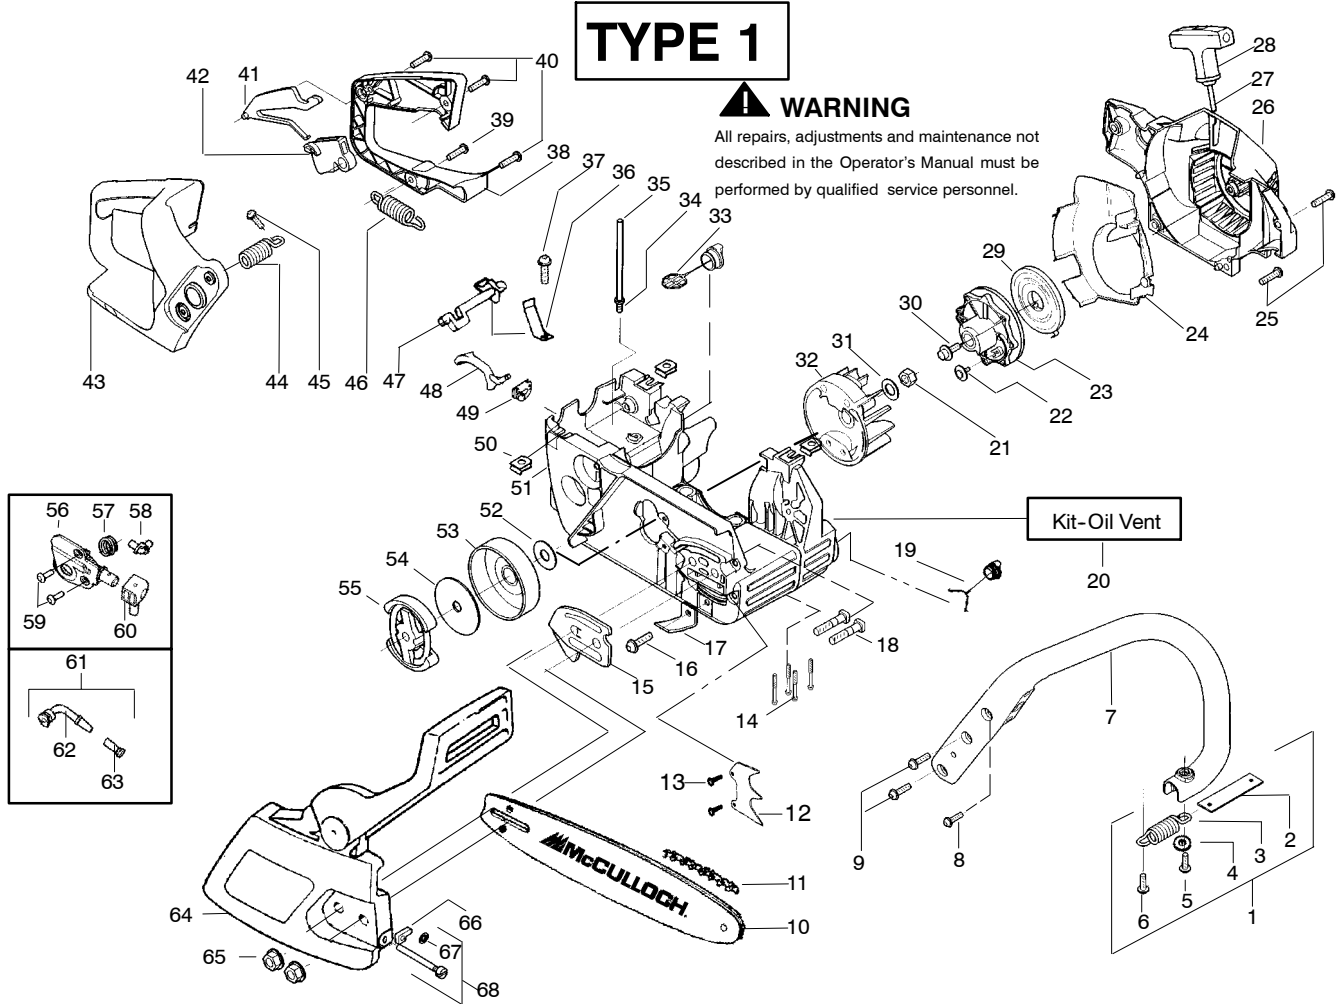

## ⚠ WARNING

All repairs, adjustments and maintenance not described in the Operator's Manual must be performed by qualified service personnel.

Ref.	Part No.	Description	Ref.	Part No.	Description	Ref.	Part No.	Description
1.	530059667	Assy.-Isolator	28.	530056402	Handle-Starter	53.	530047061	Assy.-Clutch Drum w/bearing
2.	530047608	Limiter Strap	29.	530027531	Spring-Recoil	54.	530015611	Washer-Clutch
3.	530059668	Spring-Isolator	30.	530015920	Screw	55.	530014949	Assy. Clutch
4.	530015158	Washer	31.	530015127	Washer-Flywheel	56.	530071259	Kit - Oil Pump (incl. 57,58,60)
5.	530016018	Screw	32.	530039187	Assy-Flywheel	57.	530037820	Gear-Worm Spring
6.	530015843	Screw	33.	530047192	Assy-Fuel Cap	58.	530049477	Elbow-Oil Pickup
7.	530047583	Front Handle	34.	530023877	Fitting-fuel line	59.	530016064	Screw
8.	530015940	Screw	35.	530069216	Kit-Fuel line (large)	60.	530019206	Seal Block
9.	530015814	Screw	36.	530016149	Spring-Switch	61.	530047663	Assy-Oil Pick-up (Incl. 62,63)
10.	530044896	Bar - 14"	37.	530015775	Screw	62.	530038373	Pick-up Oiler
11.	538029933	Chain - 14"	38.	530047581	Cover-Rear Handle	63.	530056533	Filter-Oil
12.	530014381	Kit-Spike (Incl. 13)	39.	530015886	Screw	64.	530054739	Assy.-Chain Brake
13.	530016439	Screw	40.	530015906	Screw	65.	530015917	Nut-Bar Mounting
14.	530016132	Screw	41.	530036098	Throttle Lockout	66.	530015826	Pin-Bar Adjust
15.	530038238	Plate-Bar Mount.	42.	530036097	Trigger-Throttle	67.	530038593	Retainer
16.	530015814	Screw	43.	530047582	Handle - Rear	68.	530069611	Kit-Bar Adjusting (incl. # 66,67)
17.	530029850	Chain Catcher	44.	530071958	Kit-Isolator (Upper)			
18.	530016133	Bolt-Bar	45.	530015875	Screw			
19.	530057236	Assy-Oil Cap	46.	530059668	Spring-Isolator			
20.	530071666	Kit-Oil Vent	47.	530057473	Lever-Switch			
21.	530016134	Nut-Flywheel	48.	530057474	Lever-Choke			
22.	530016080	Screw	49.	530049005	Grommet-Knob			
23.	530037817	Starter Pulley	50.	530015922	Nut-"U"-Type			
24.	530055723	Baffle-Air	51.	530058733	Assy.-Chassis fuel lines and caps )			
25.	530015892	Screw	52.	530015907	Washer-Thrust			
26.	530056333	Housing-Fan						
27.	530069232	Kit - Rope						