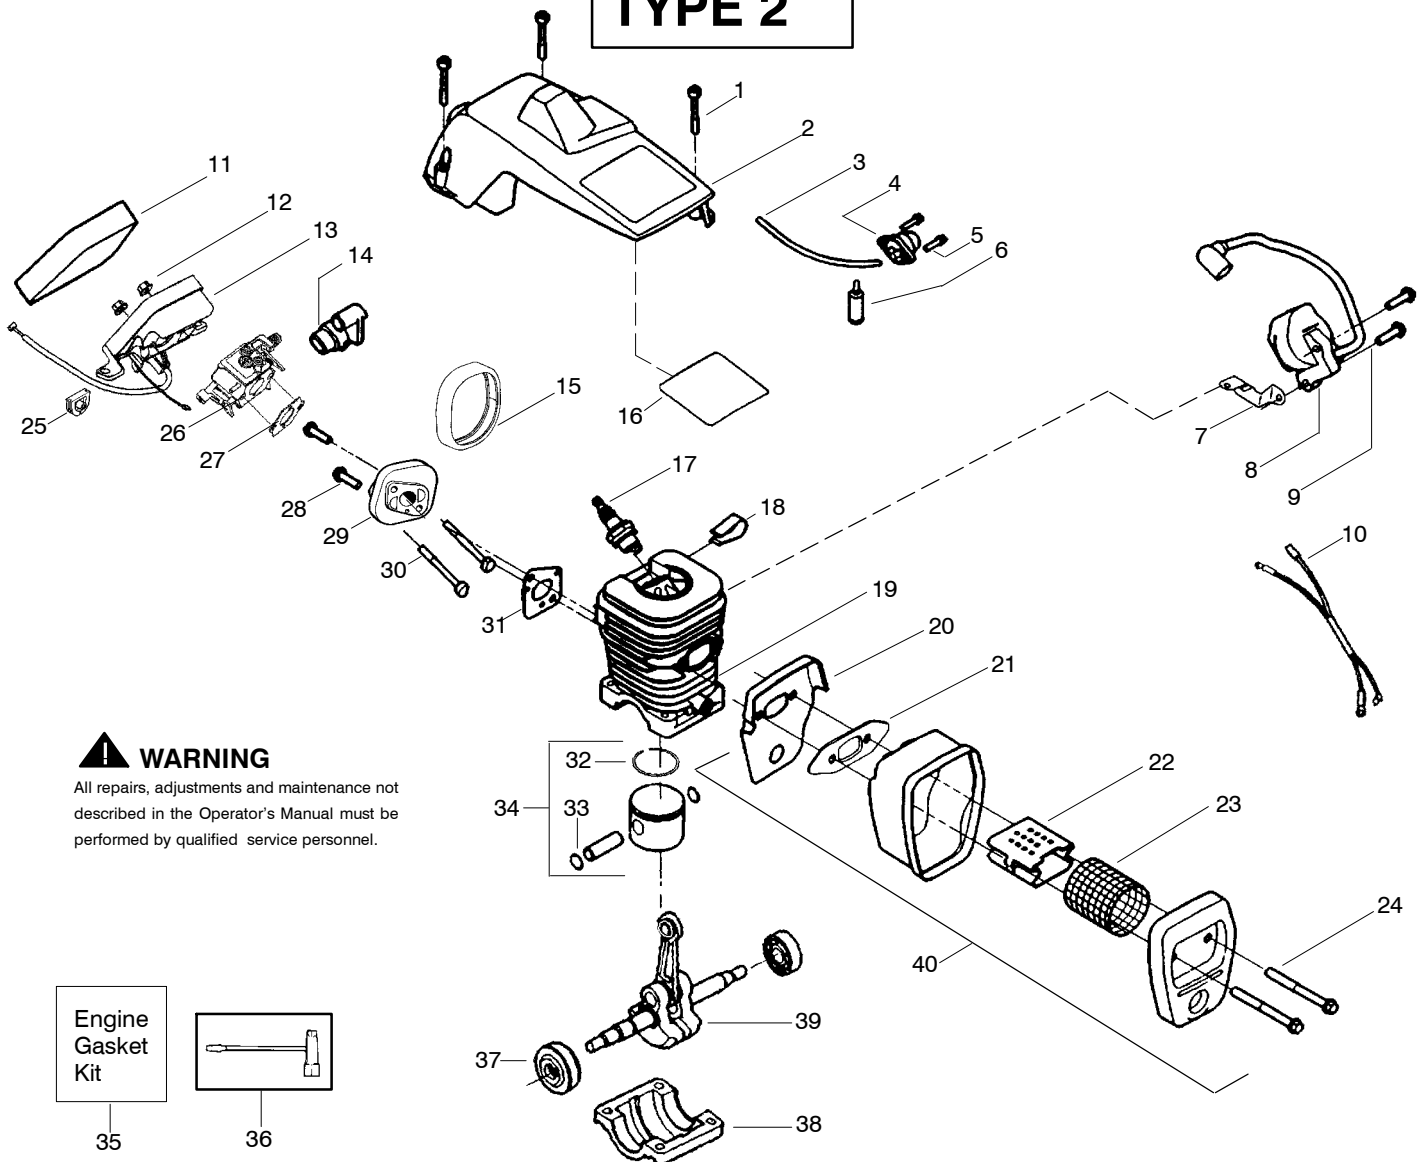

### ⚠ WARNING

All repairs, adjustments and maintenance not described in the Operator's Manual must be performed by qualified service personnel.

Ref.	Part No.	Description	Ref.	Part No.	Description	Ref.	Part No.	Description
1.	530016153	Screw	19.	530012550	Cylinder	35.	530069608	Kit- Engine Gasket (Incl. 21, 27 & 31)
2.	530056914	Assy- Cylinder Shield (includes # 16)	20.	530049870	Backplate- Muffler	36.	530031135	Scrench
3.	530069247	Kit- Fuel Line (Small)	21.	530069608	Gasket- Muffler(kit)	37.	530056363	Assy- Seal & Bearing
4.	530071835	Kit- Air Purge (incl. #5)	22.	530037813	Diffuser- Muffler	38.	530037935	Cap- Crankcase
5.	530015780	Screw	23.	530036103	Screen- Spark	39.	530047062	Assy- Crankshaft
6.	530095646	Assy- Fuel Pick-up	24.	530016132	Bolt- Muffler	40.	530047207	Assy- Muffler (Incl. 20,21,22,23,24)
7.	530047442	Strap- Ground	26.	---	Kit- Carburetor			
8.	530039167	Ignition Module		530071820	Zama (W-20)			Not Shown
9.	530015814	Screw		530071821	Walbro (WT-662)			
10.	530057475	Assy- Wire Harness	27.	530069608	Gasket- Carb. (kit)	545079741		Manual
11.	530037793	Foam- Air Filter	28.	530016386	Screw	545003016		Decal- Warning CE
12.	530016101	Nut	29.	530049700	Carb. Adapter			
13.	530057702	Assy- Air Box	30.	530016187	Screw			
14.	530035526	Grommet- Carb Adjust	31.	530069608	Gasket- Adaptor(kit)			
15.	530054144	Seal- Carb Adapter	32.	530038729	Ring- Piston			
16.	530055698	Reflector- Heat	33.	530015697	Retainer- Piston Pin			
17.	952030150	Spark Plug (RCJ-7Y)	34.	530071408	Kit- Piston (Incl. 32 & 33)			
18.	530016136	Clip- High Tension Lead						

✓ = NEW PART NUMBER FOR THIS IPL

\* = REFER TO THE SERVICE REFERENCE INDICATED FOR MORE INFORMATION. (LOCATED AT END OF IPL)

[Order McCulloch MAC2214AV parts on eBay](#)

**TYPE 2**

**WARNING**

All repairs, adjustments and maintenance not described in the Operator's Manual must be performed by qualified service personnel.