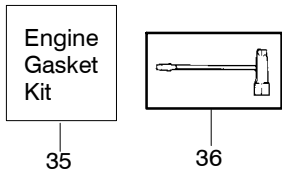

### ⚠ WARNING

All repairs, adjustments and maintenance not described in the Operator's Manual must be performed by qualified service personnel.

Ref.	Part No.	Description	Ref.	Part No.	Description	Ref.	Part No.	Description
1.	530016153	Screw	19.	530012550	Cylinder	35.	530069608	Kit- Engine Gasket (Incl. 21, 27 & 31)
2.	530056914	Assy- Cylinder Shield (includes # 16)	20.	530049870	Backplate- Muffler	36.	530031135	Scrench
3.	530069247	Kit- Fuel Line (Small)	21.	530069608	Gasket- Muffler(kit)	37.	530056363	Assy- Seal & Bearing
4.	530071835	Kit- Air Purge (incl. #5)	22.	530037813	Diffuser- Muffler	38.	530037935	Cap- Crankcase
5.	530015780	Screw	23.	530036103	Screen- Spark	39.	530047062	Assy- Crankshaft
6.	530095646	Assy- Fuel Pick-up	24.	530016132	Bolt- Muffler	40.	530047207	Assy- Muffler (Incl. 20,21,22,23,24)
7.	530047442	Strap- Ground	26.	---	Kit- Carburetor			
8.	530039167	Ignition Module		530071820	Zama (W-20)			Not Shown
9.	530015814	Screw		530071821	Walbro (WT-662)			
10.	530057475	Assy- Wire Harness	27.	530069608	Gasket- Carb. (kit)	545079741		Manual
11.	530037793	Foam- Air Filter	28.	530016386	Screw	545003016		Decal- Warning CE
12.	530016101	Nut	29.	530049700	Carb. Adapter			
13.	530057702	Assy- Air Box	30.	530016187	Screw			
14.	530035526	Grommet- Carb Adjust	31.	530069608	Gasket- Adaptor(kit)			
15.	530054144	Seal- Carb Adapter	32.	530038729	Ring- Piston			
16.	530055698	Reflector- Heat	33.	530015697	Retainer- Piston Pin			
17.	952030150	Spark Plug (RCJ-7Y)	34.	530071408	Kit- Piston (Incl. 32 & 33)			
18.	530016136	Clip- High Tension Lead						

✓ = NEW PART NUMBER FOR THIS IPL

\* = REFER TO THE SERVICE REFERENCE INDICATED FOR MORE INFORMATION. (LOCATED AT END OF IPL)

[Order McCulloch MAC2214AV parts on eBay](#)

**TYPE 2**

**WARNING**

All repairs, adjustments and maintenance not described in the Operator's Manual must be performed by qualified service personnel.