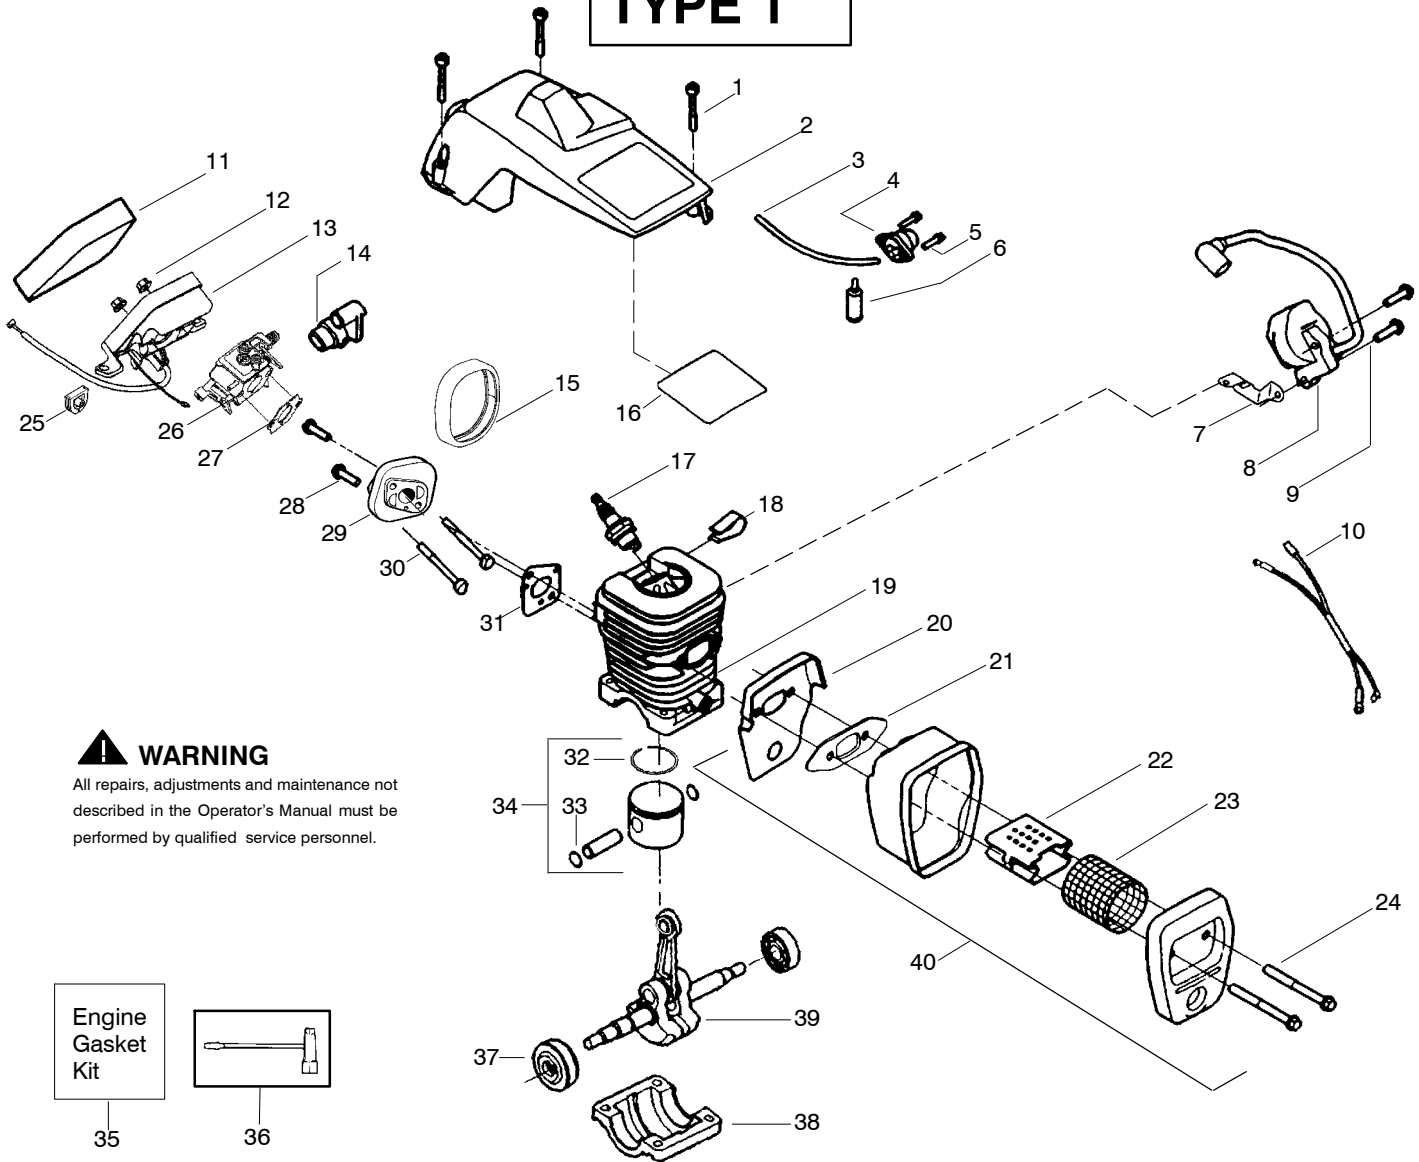

TYPE 1

⚠ WARNING

All repairs, adjustments and maintenance not described in the Operator's Manual must be performed by qualified service personnel.

Ref.	Part No.	Description	Ref.	Part No.	Description	Ref.	Part No.	Description
1.	530016153	Screw	19.	530012550	Cylinder	35.	530069608	Kit- Engine Gasket (Incl. 21, 27 & 31)
2.	530056914	Assy- Cylinder Shield (includes # 16)	20.	530049870	Backplate- Muffler	36.	530031135	Scrench
3.	530069247	Kit- Fuel Line (Small)	21.	530069608	Gasket- Muffler(kit)	37.	530056363	Assy- Seal & Bearing
4.	530071835	Kit- Air Purge (incl. #5)	22.	530037813	Diffuser- Muffler	38.	530037935	Cap- Crankcase
5.	530015780	Screw	23.	530036103	Screen- Spark	39.	530047062	Assy- Crankshaft
6.	530095646	Assy- Fuel Pick-up	24.	530016132	Bolt- Muffler	40.	530047207	Assy- Muffler (Incl. 20,21,22,23,24)
7.	530047442	Strap- Ground	26.	---	Kit- Carburetor			
8.	530039167	Ignition Module		530071820	Zama (W-20)			Not Shown
9.	530015814	Screw		530071821	Walbro (WT-662)			
10.	530057475	Assy- Wire Harness	27.	530069608	Gasket- Carb. (kit)	545079741		Manual
11.	530037793	Foam- Air Filter	28.	530016386	Screw	545003016		Decal- Warning CE
12.	530016101	Nut	29.	530049700	Carb. Adapter			
13.	530057702	Assy- Air Box	30.	530016187	Screw			
14.	530035526	Grommet- Carb Adjust	31.	530069608	Gasket- Adaptor(kit)			
15.	530054144	Seal- Carb Adapter	32.	530038729	Ring- Piston			
16.	530055698	Reflector- Heat	33.	530015697	Retainer- Piston Pin			
17.	952030150	Spark Plug (RCJ-7Y)	34.	530071408	Kit- Piston (Incl. 32 & 33)			
18.	530016136	Clip- High Tension Lead						

✓ = NEW PART NUMBER FOR THIS IPL

* = REFER TO THE SERVICE REFERENCE INDICATED FOR MORE INFORMATION. (LOCATED AT END OF IPL)

[Order McCulloch MAC2214AV parts on eBay](#)