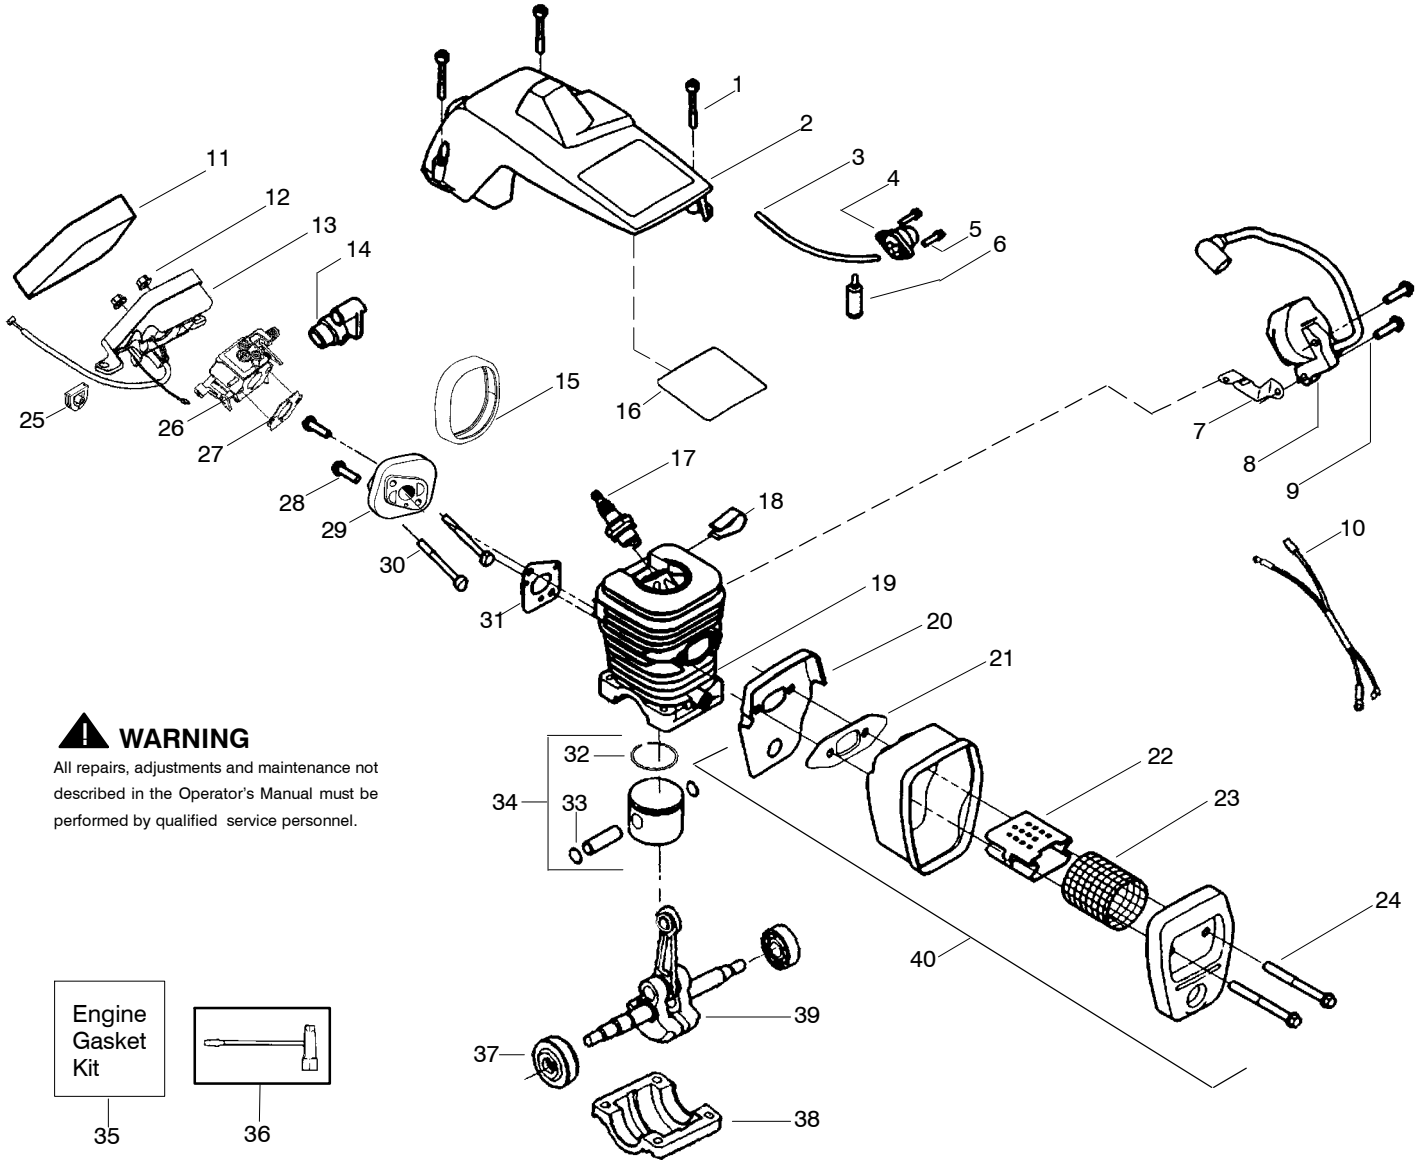

WARNING

All repairs, adjustments and maintenance not described in the Operator's Manual must be performed by qualified service personnel.

Ref.	Part No.	Description	Ref.	Part No.	Description	Ref.	Part No.	Description
1.	530016153	Screw	19.	530012550	Cylinder	35.	530069608	Kit-Engine Gasket (Incl. 21, 27 & 31)
2.	530056914	Assy-Cylinder Shield (includes # 16)	20.	530049870	Backplate-Muffler	36.	530031135	Scrench
3.	530069247	Kit-Fuel Line (Small)	21.	530069608	Gasket-Muffler(kit)	37.	530056363	Assy-Seal & Bearing
4.	530071835	Kit-Purge Bulb (incl.#5)	22.	530037813	Diffuser-Muffler	38.	530037935	Cap-Crankcase
5.	530015780	Screw	23.	530036103	Screen-Spark	39.	530047062	Assy-Crankshaft
6.	530095646	Assy-Fuel Pick-up	24.	530016132	Bolt-Muffler	40.	530047207	Assy-Muffler (Incl. 20,21,22,23,24)
7.	530047442	Strap-Ground	25.	530047631	Grommet-Throttle Cable			
8.	530039238	Ignition Module	26.	---	Kit-Carburetor			
9.	530015814	Screw		545081885	Walbro (WT-891) (Incl. Grommet)			
10.	530057475	Assy-Wire Harness	27.	530069608	Gasket-Carb. (kit)		Not Shown	
11.	530037793	Foam-Air Filter	28.	530016386	Screw			
12.	530016101	Nut	29.	530049700	Carb. Adapter			
13.	530057702	Assy-Air Box	30.	530016187	Screw			
14.	530049244	Grommet-Carb Adjust	31.	530069608	Gasket- Adaptor(kit)		545154793	Manual
15.	530054144	Seal-Carb Adapter	32.	530038729	Ring-Piston		545003030	Decal-Warning
16.	530055698	Reflector-Heat	33.	530015697	Retainer-Piston Pin			
17.	952030150	Spark Plug (RCJ-7Y)	34.	530071408	Kit-Piston (Incl. 32,33)			
18.	530016136	Clip-High Tension Lead