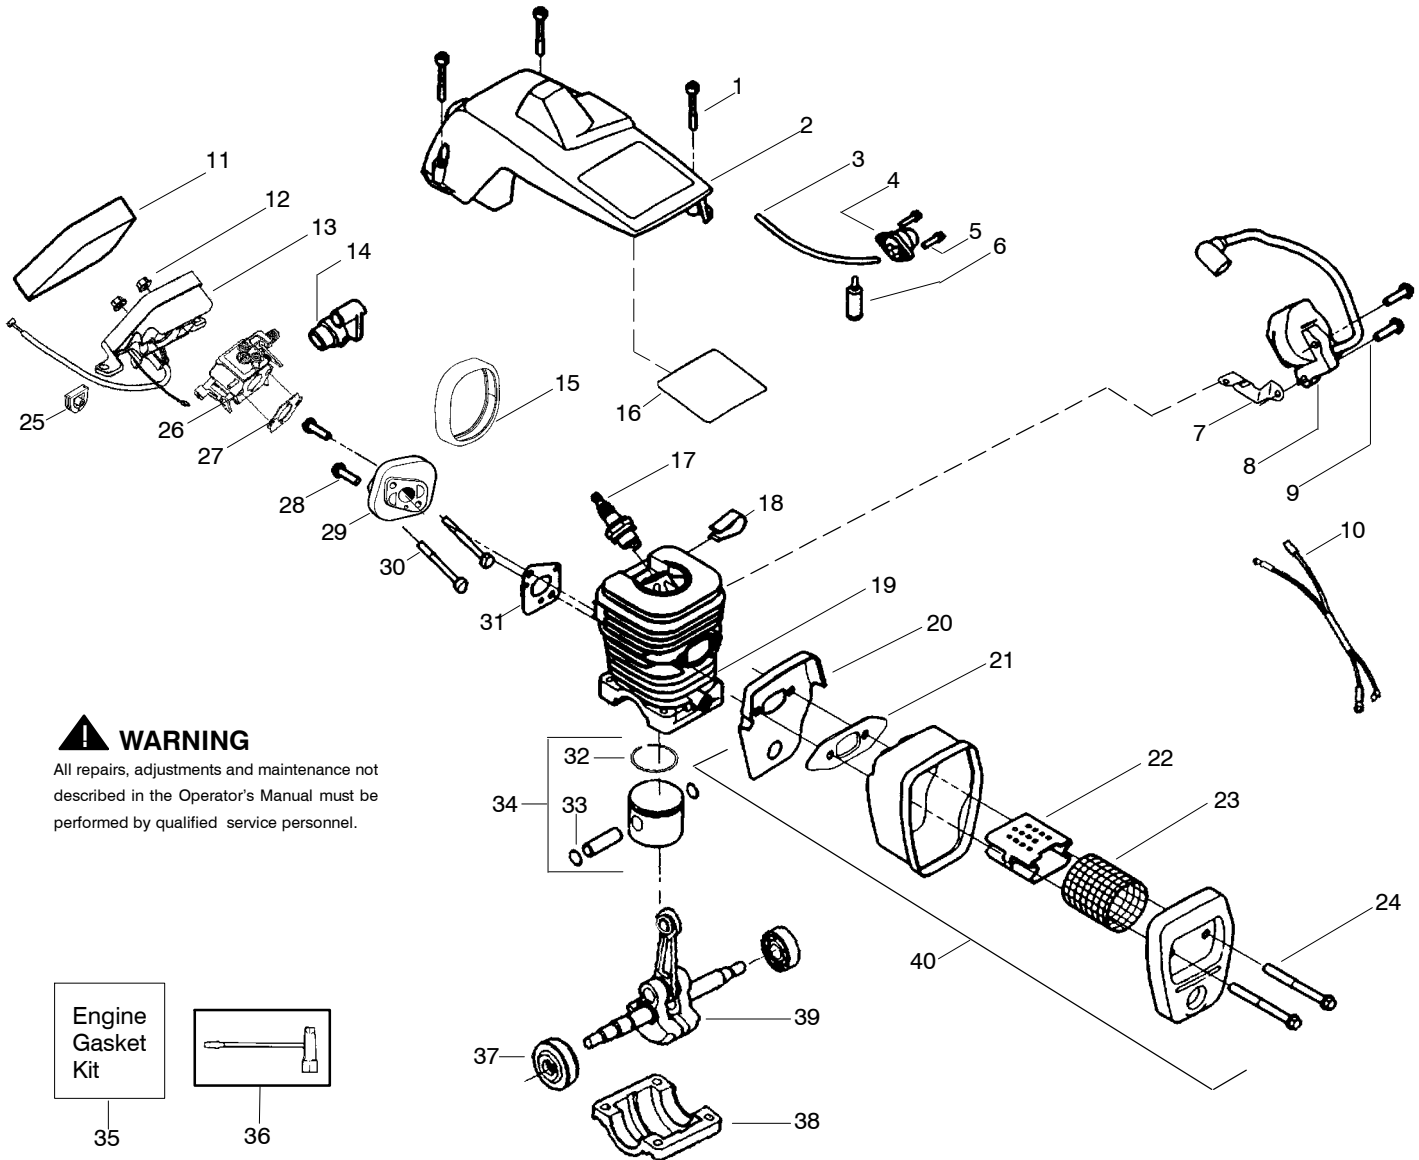

WARNING
All repairs, adjustments and maintenance not described in the Operator's Manual must be performed by qualified service personnel.

Ref.	Part No.	Description	Ref.	Part No.	Description	Ref.	Part No.	Description
1.	530016153	Screw	19.	530012550	Cylinder	35.	530069608	Kit-Engine Gasket (Incl. 21, 27 & 31)
2.	530056914	Assy-Cylinder Shield (includes # 16)	20.	530049870	Backplate-Muffler	36.	530031135	Scrench
3.	530069247	Kit-Fuel Line (Small)	21.	530069608	Gasket-Muffler(kit)	37.	530056363	Assy-Seal & Bearing
4.	530071835	Kit-Purge Bulb (incl.#5)	22.	530037813	Diffuser-Muffler	38.	530037935	Cap-Crankcase
5.	530015780	Screw	23.	530036103	Screen-Spark	39.	530047062	Assy-Crankshaft
6.	530095646	Assy-Fuel Pick-up	24.	530016132	Bolt-Muffler	40.	530047207	Assy-Muffler (Incl. 20,21,22,23,24)
7.	530047442	Strap-Ground	25.	530047631	Grommet-Throttle Cable			
8.	530039238	Ignition Module	26.	---	Kit-Carburetor			
9.	530015814	Screw		545081885	Walbro (WT-891) (Incl. Grommet)			
10.	530057475	Assy-Wire Harness	27.	530069608	Gasket-Carb. (kit)		Not Shown	
11.	530037793	Foam-Air Filter	28.	530016386	Screw			
12.	530016101	Nut	29.	530049700	Carb. Adapter			
13.	530057702	Assy-Air Box	30.	530016187	Screw			
14.	530049244	Grommet-Carb Adjust	31.	530069608	Gasket-Adaptor(kit)		545154793	Manual
15.	530054144	Seal-Carb Adapter	32.	530038729	Ring-Piston		545003030	Decal-Warning
16.	530055698	Reflector-Heat	33.	530015697	Retainer-Piston Pin			
17.	952030150	Spark Plug (RCJ-7Y)	34.	530071408	Kit-Piston (Incl. 32,33)			
18.	530016136	Clip-High Tension Lead						

[Order McCulloch 3816 parts on eBay](https://www.ebay.com/itm/McCulloch-3816-parts)