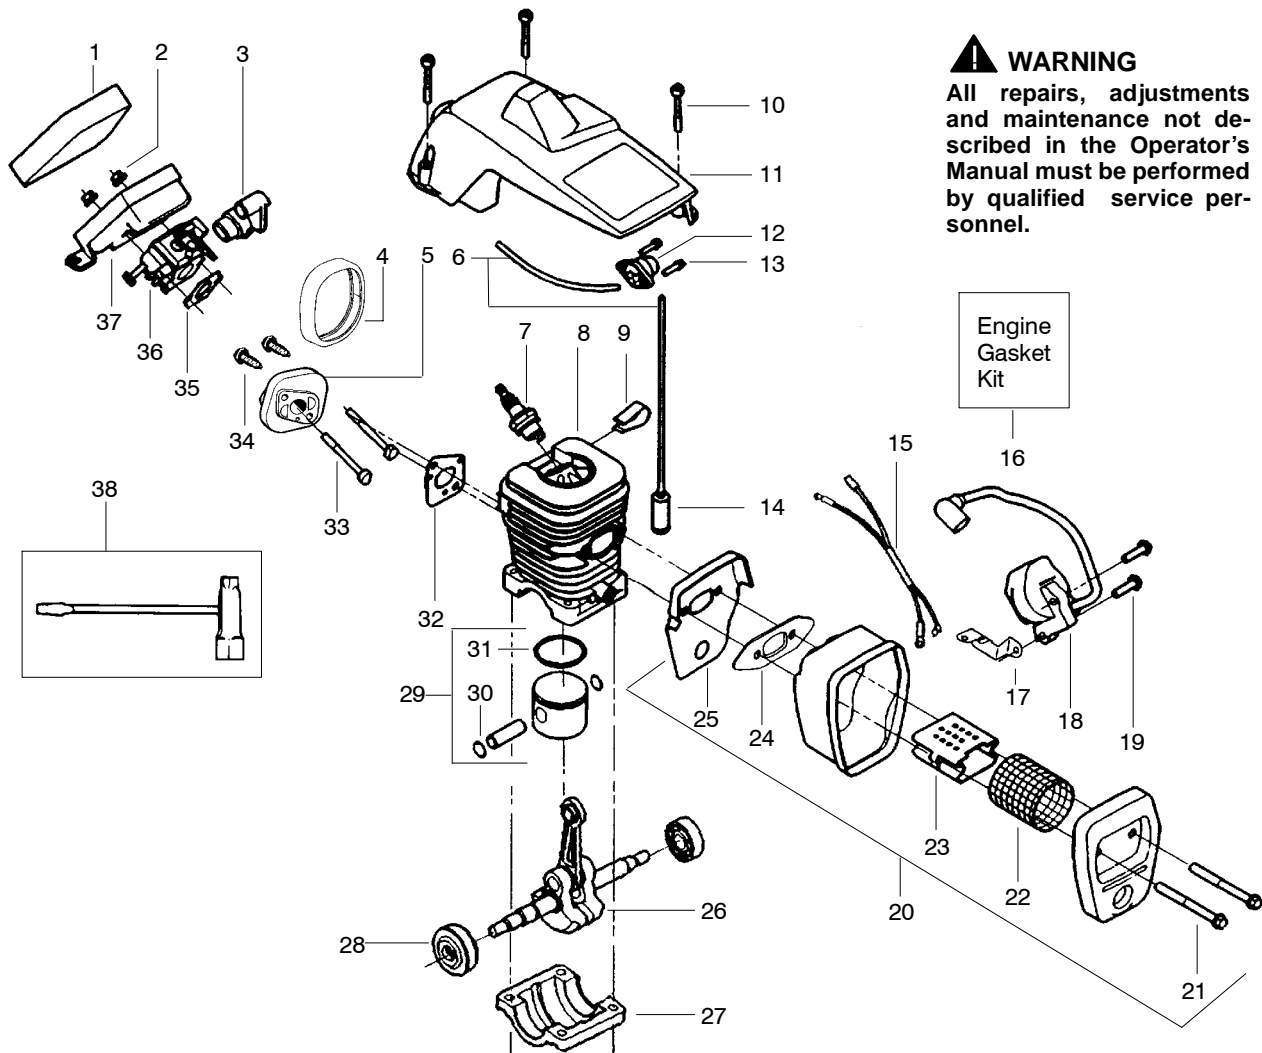

⚠ WARNING
All repairs, adjustments and maintenance not described in the Operator's Manual must be performed by qualified service personnel.

Ref.	Part No.	Description	Ref.	Part No.	Description	Ref.	Part No.	Description
1.	530037793	Foam - Air Filter	17.	530047442	Strap - Ground	32.	530069608	Gasket - Adapter (kit)
2.	530016101	Nut	18.	530039167	Module - Ignition	33.	530016187	Screw
3.	530049244	Grommet - Carb Adjust	19.	530015814	Screw	34.	530016386	Screw
4.	530054144	Seal - Carb Adapter	20.	530047207	Assy - Muffler (Incl. 21, 22, 23, 24, 25)	35.	530069608	Gasket - Carb. (kit)
5.	530049700	Adapter - Carb.	21.	530016132	Screw	36.	545081885	Kit - Carburetor Walbro (WT-891) (Incl. Grommet)
6.	530069247	Kit - Fuel Line (Small)	22.	530036103	Screen - Spark	(Note: Repair kits are not available for these carburetors)		
7.	952030150	Spark Plug (RCJ-7Y)	23.	530037813	Diffuser - Muffler	37.	530057480	Housing - Air Filter
8.	530012550	Cylinder	24.	530069608	Gasket - Muffler (kit)	38.	530031135	Scrench
9.	530016136	Clip - High Tension Lead	25.	530049870	Backplate - Muffler	Not Shown		
10.	530016153	Screw	26.	545113101	Assy. - Crankshaft	545154795	Operator Manual	
11.	530037798	Shield - Cylinder	27.	530037935	Cap - Crankcase	545003001	Decal - Warning (Russia)	
12.	530071835	Kit - Air Purge (Incl. 13)	28.	530056363	Assy. - Seal & Bearing			
13.	530015780	Screw	29.	530071408	Kit - Piston (Incl. 30 & 31)			
14.	530095646	Assy - Fuel Pick-up	30.	530015697	Retainer - Piston Pin			
15.	530052296	Assy. - Wire Harness	31.	530038729	Ring - Piston			
16.	530069608	Kit - Engine Gasket (Incl. 24, 32 & 35)						

✓ = NEW PART NUMBER FOR THIS IPL   * = REFER TO THE SERVICE REFERENCE INDICATED FOR MORE INFORMATION. (LOCATED AT END OF IPL)
● = THESE PARTS ARE ILLUSTRATED FOR CLARITY. ORDER COMPLETE ASSEMBLY.