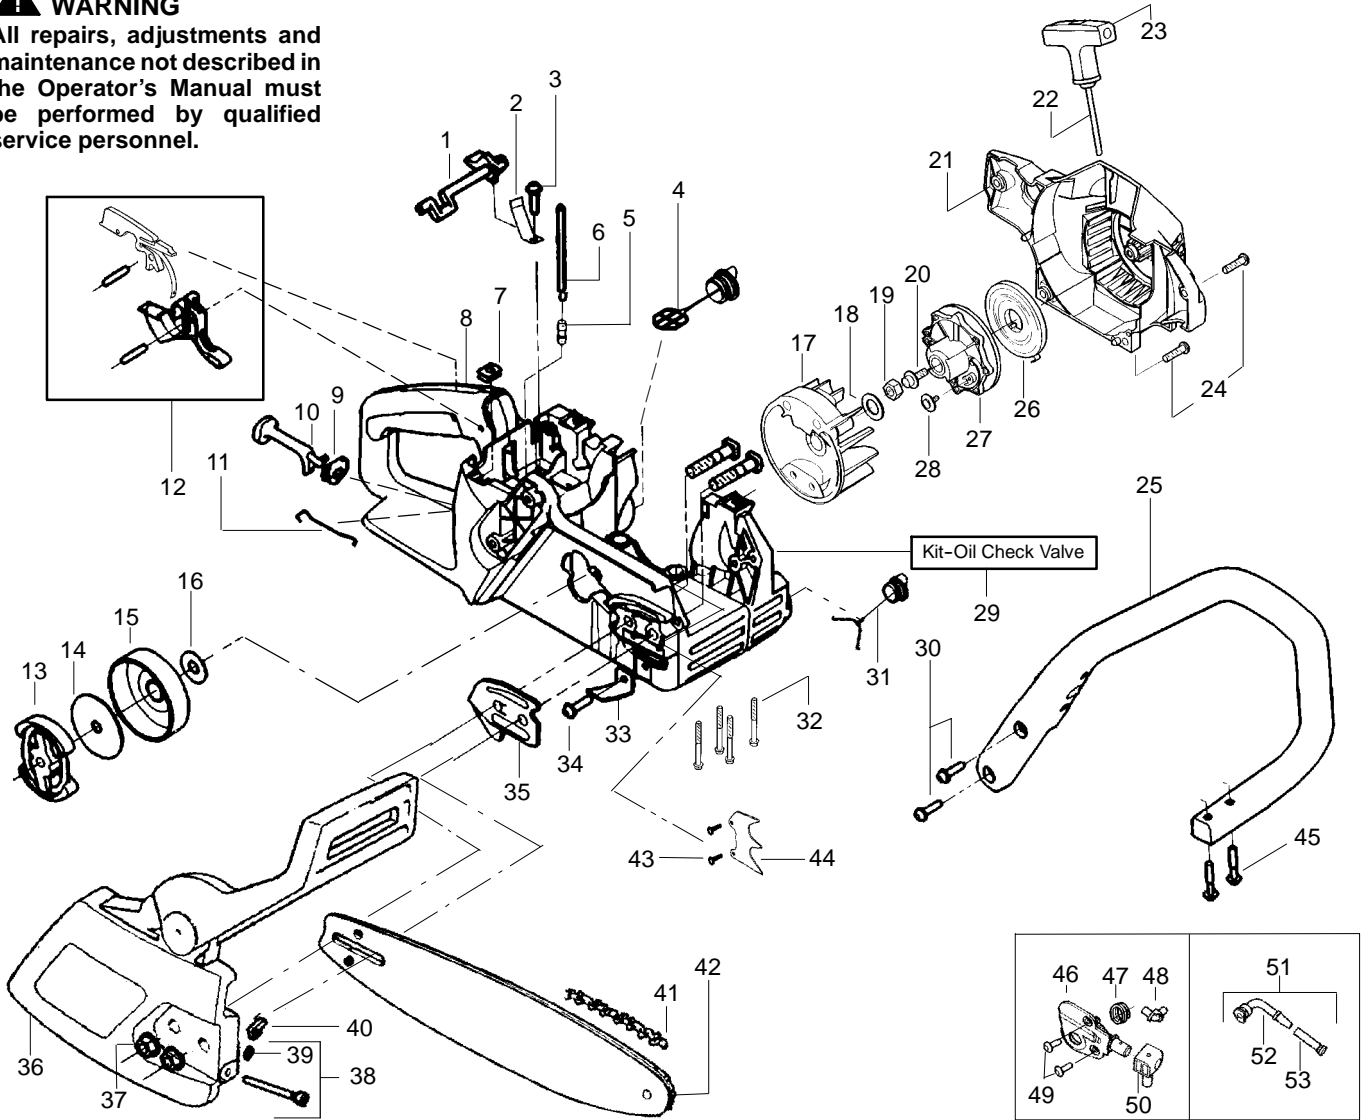

**⚠ WARNING**  
**All repairs, adjustments and maintenance not described in the Operator's Manual must be performed by qualified service personnel.**

Ref.	Part No.	Description	Ref.	Part No.	Description	Ref.	Part No.	Description
1.	530038227	Lever-Switch (Includes Pin)	21.	530054175	Housing-Fan	40.	530015826	Pin-Bar Adjust
2.	530016149	Spring-Switch	22.	530069232	Kit-Rope	41.	530051442	Chain-16"
3.	530015775	Screw	23.	530056402	Handle-Starter	42.	530044915	Bar-16"
4.	530047192	Assy-Fuel Cap	24.	530015892	Screw	43.	530016439	Screw
5.	530023877	Fitting	25.	530059172	Handle-Front	44.	530014381	Kit-Spike (incl. #43)
6.	530069216	Kit-Fuel Line (Large)	26.	530027531	Spring-Starter	45.	530015940	Screw
7.	530015922	Nut-Speed	27.	530037817	Pulley-Starter	46.	530071259	Kit-Oil Pump (incl 47,48,50)
8.	530057470	Assy-Chassis	28.	530016080	Screw	47.	530037820	Gear-Worm Spring
9.	530049005	Grommet-Choke Knob	29.	530071666	Kit-Oil Check Valve	48.	530049477	Elbow-Oil Pickup
10.	530047989	Lever-Choke	30.	530015814	Screw	49.	530016064	Screw
11.	530037809	Wire-Throttle	31.	530010846	Assy-Oil Cap	50.	530019206	Seal Block
12.	530071832	Kit-Trigger & Lockout	32.	530016132	Screw	51.	530047663	Assy-Oil-Pickup (Incl. 52,53)
13.	530014949	Assy. - Clutch	33.	530029850	Chain Catcher	52.	530038373	Pickup-Oiler
14.	530015611	Washer-Clutch	34.	530015814	Screw	53.	530056533	Filter-Oil
15.	530047061	Assy-Drum W/brg.	35.	530038238	Plate-Bar Mounting			
16.	530015907	Washer - Thrust	36.	545139902	Assy-Chain Brake			
17.	530047534	Assy-Flywheel	37.	530015917	Nut-Bar Mounting			
18.	530015127	Washer-Flywheel	38.	530069611	Kit-Bar Adjust (incl. 39,40)			
19.	530016134	Nut-Flywheel	39.	530038593	Retainer-Bar Adjust			
20.	530015920	Screw						