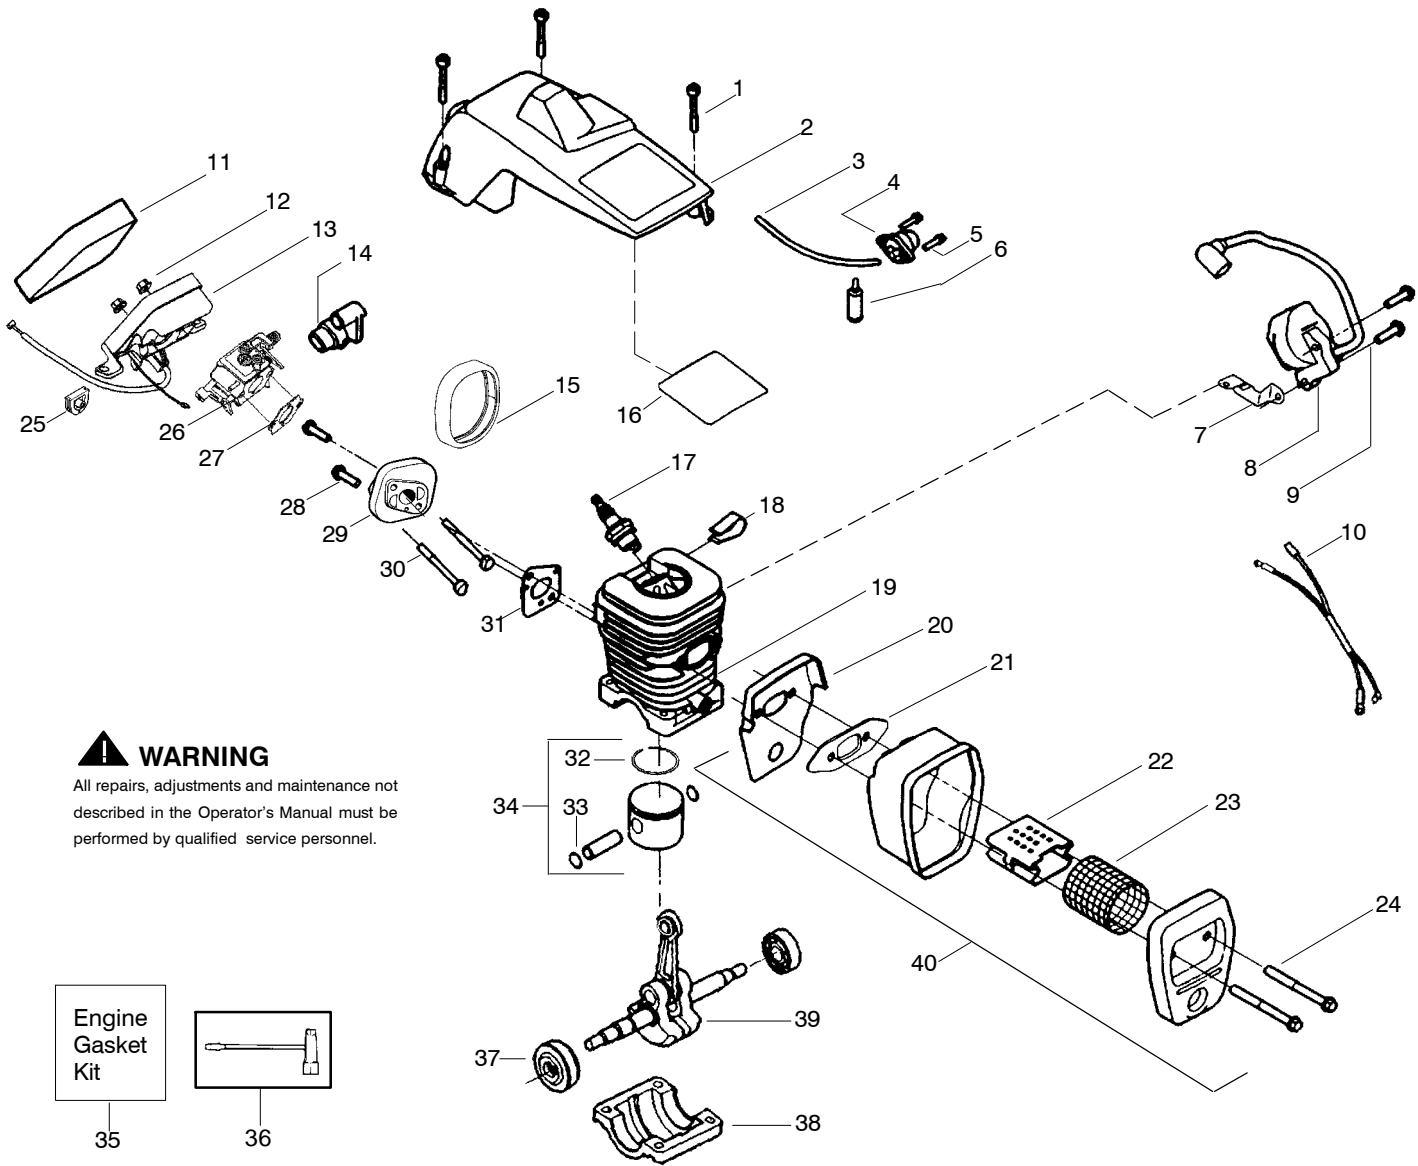

WARNING

All repairs, adjustments and maintenance not described in the Operator's Manual must be performed by qualified service personnel.

Engine Gasket Kit

35

36

Ref.	Part No.	Description	Ref.	Part No.	Description	Ref.	Part No.	Description
1.	530016153	Screw	19.	530012550	Cylinder	35.	530069608	Kit-Engine Gasket (Incl. 21, 27 & 31)
2.	530055638	Assy-Cylinder Shield (includes # 16)	20.	530049870	Backplate-Muffler	36.	530031135	Scrench
3.	530069247	Kit-Fuel Line (Small)	21.	530069608	Gasket-Muffler(kit)	37.	530056363	Assy-Seal & Bearing
4.	530071835	Kit-Air Purge (Incl. #5)	22.	530037813	Diffuser-Muffler	38.	530037935	Cap-Crankcase
5.	530015780	Screw	23.	530036103	Screen-Spark	39.	545113101	Assy-Crankshaft
6.	530095646	Assy-Fuel Pick-up	24.	530016132	Bolt-Muffler	40.	530047207	Assy-Muffler (Incl. 20,21,22,23,24)
7.	530047442	Strap-Ground	25.	530047631	Grommet-Throttle Cable			
8.	530039167	Ignition Module	26.	---	Kit-Carburetor			
9.	530015814	Screw		545081885	Walbro (WT-891) (Incl. Grommet)			
10.	530057475	Assy-Wire Harness	27.	530069608	Gasket-Carb/Adapter(kit)			
11.	530037793	Foam-Air Filter	28.	530016386	Screw			Not Shown
12.	530016101	Nut	29.	530049700	Carb. Adapter			
13.	530057702	Assy-Air Box	30.	530016187	Screw			
14.	530049244	Grommet-Carb Adjust	31.	530069608	Gasket- Adaptor(kit)			
15.	530054144	Seal-Carb Adapter	32.	530038729	Ring-Piston			
16.	530055698	Reflector-Heat	33.	530015697	Retainer-Piston Pin			
17.	952030150	Spark Plug (RCJ-7Y)	34.	530071408	Kit-Piston (Incl. 32 & 33)			
18.	530016136	Clip-High Tension Lead						Manuals ENG/FR/SP/POR Decal-Warning

✓ = NEW PART NUMBER FOR THIS IPL

★ = REFER TO THE SERVICE REFERENCE INDICATED FOR MORE INFORMATION. (LOCATED AT END OF IPL)