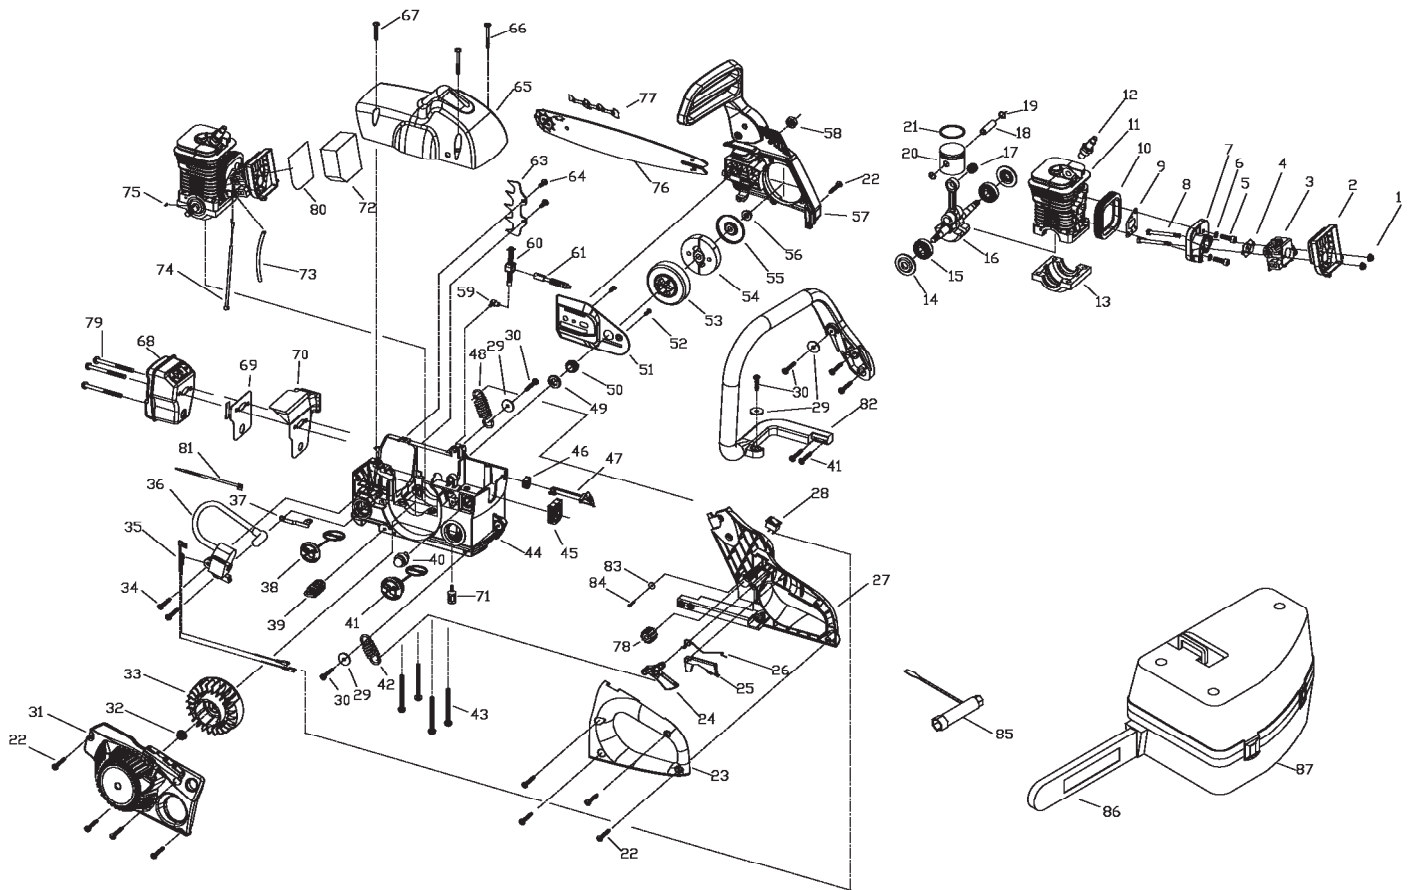

# PARTS LIST EB428

No.	Parts No.	Description	No.	Parts No.	Description	No.	Parts No.	Description
1	9NHZ-05	NUT	30	9SKKBY8/16-0.625	SCREW	59	9124-310102	CONNECTOR
2	9228-310510	AIR FILTER ASS'Y	31	9228-MD0708	STARTER HOUSING ASS'Y	60	9013-310501	OIL PIPE
3	9287-310501	CARBURETOR	32	9NAB-5/16-24	NUT	61	9228-310526	PUMP ASS'Y
4	9082-310506	SPACER	33	9228-MD0704	FLYWHEEL	62	9SKKBY10/14-0.68	SCREW
5	9SACB-06-25	SCREW	34	9SGEB-05-20	SCREW	63	9227-310501	SPIKED BUMPER
6	6WSB-06	SPRING WASHER	35	9010-310503	WIRE ASS'Y	64	9SKKBY8/16-0.5	SCREW
7	9082-310504	ISOLATOR, CARBURETOR	36	9288-310501-CH	IGNITION ASS'Y	65	9017-310509	SHROUD
8	9STDB-05-60	SCREW	37	9051-310501	CONDUCTIVE PLATE	66	9SKKBY8/16-1.4	SCREW
9	9082-310505	SPACER	38	9228-310207	OIL CAP ASS'Y	67	9SKKBY-8/16-1	SCREW
10	9012-310502	RUBBER, ISOLATOR	39	9228-310566	SPRING ASS'Y	68	9228-310547	MUFFLER ASS'Y
11	9292-310501F	CYLINDER	40	9142-310002	PRIMER	69	9082-310501	BAFFLE
12	9295-310502	SPARK PLUG	41	9228-310206	FUEL CAP ASS'Y	70	9082-310502	BAFFLE
13	9072-310501F	CASE, CRANK	42	9024-310506	SPRING	71	9182-310503	FILTER
14	9157-310502	CAP, BEARING	43	9SFAB-06-55	SCREW	72	9252-310501	FILTER, AIR
15	9DB-620101	BEARING	44	9228-310565	HOUSING ASS'Y	73	9129-310504	FUEL PIPE
16	9228-310505	CRANK/ROD ASS'Y	45	9012-310503	HOLDER, CABLE	74	9010-310502	CABLE, THROTTLE
17	9NB-K101410	ROLLER, PISTON	46	9012-310504	HOLDER, CHOKE LEVEL	75	9221-310001	WOODRUFF KEY
18	9PC-10-34.5	PIN, PISTON	47	9114-310510	LEVER, CHOKE	76	9040-310539	BAR
19	9CA-10.3	RING	48	9024-310507	SPRING	77	9220-310101	CHAIN
20	9290-310502	PISTON	49	9157-310501	FELT	78	9027-310101	RUBBER
21	9189-310501	RING, PISTON	50	9073-310503	WORM	79	9SXDB-06-70	SCREW
22	9SGKBY10/14-0.625	SCREW	51	9017-310508	CAP, ANTI-DUST	80	9183-310502	MESH
23	9068-310501	HANDLE, LEFT PART	52	6SDABB04-08	SCREW	81	9032-330401	BIND BAND
24	9028-310502	TRIGGER, THROTTLE	53	9228-310515	DRUM ASS'Y	82	9068-MD0701	HANDLE, FRONT
25	9028-310501	TRIGGER, RELEASE	54	9228-310528	CLUTCH ASS'Y	83	9WFB-4.5-13	WASHER
26	9024-310504	SPRING	55	9077-310501	CAP, ANTI-DUST	84	9SKKBB-04-10	SCREW
27	9068-310502	HANDLE, REAR	56	9NHC-09	NUT	85	9042-310201	WRENCH
28	9022-310501	SWITCH	57	9228-MD0709	BRAKE KIT ASS'Y	86	9017-310214	SCABBARD
29	9WFB-05-21	WASHER	58	9NAZ-5/16-18	NUT	87	9120-MD0701	CARRY CASE