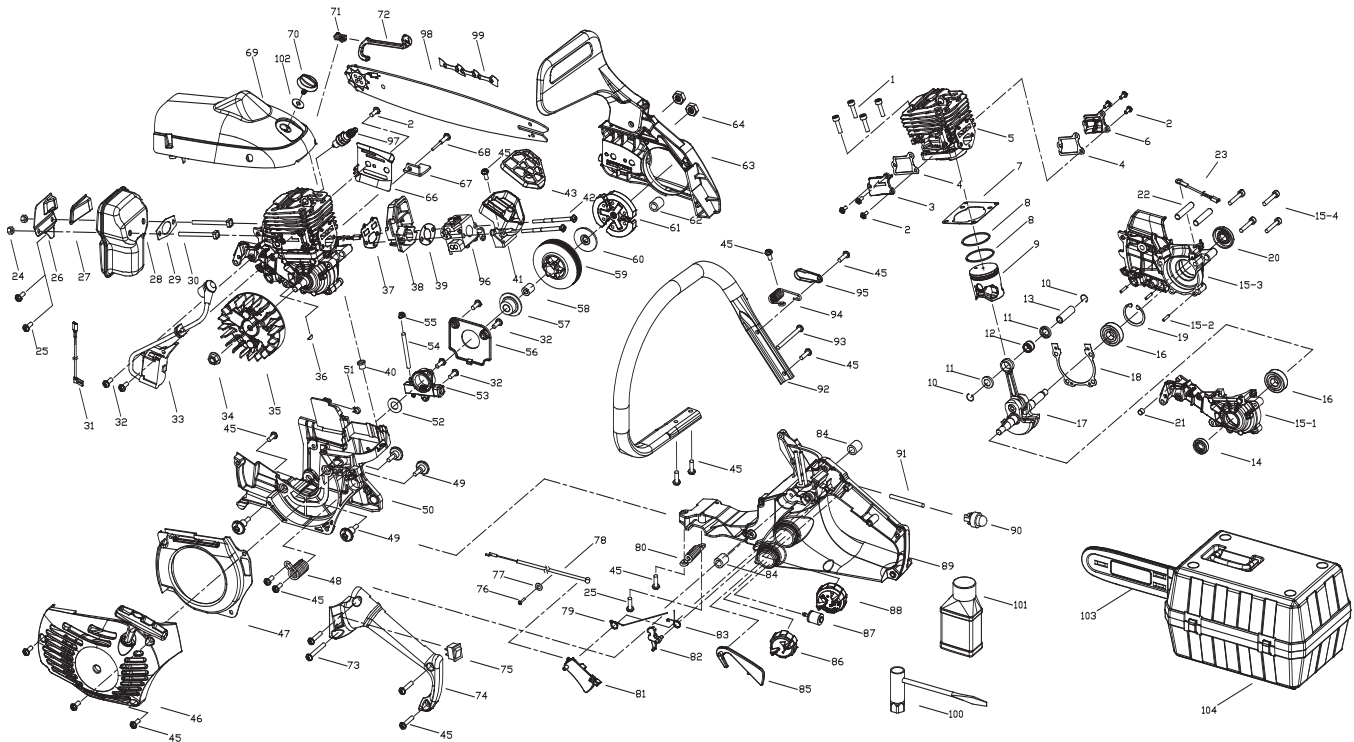

10 - PARTS LIST

MODEL EB356a/EB358a

No.	Parts No.	Description	No.	Parts No.	Description	No.	Parts No.	Description
1	9SGEB-05-20	SCREW	33	9288-310801	IGNITION ASS'Y	71	9072-311001	HOLDER, CHOKE LEVER
2	9SKKB-04-10	SCREW	34	9NHC-08	NUT	72	9114-311001	LEVER, CHOKE
3	9067-310802	CAP	35	9169-310801	FLYWHEEL ASS'Y	73	9SKKB05-27	SCREW
4	9014-310803	GASKET	36	6221-830301	WOODRUFF KEY	74	9068-311002	HANDLE ASS'Y (L)
5	9292-310801F	CYLINDER	37	9014-310805	SPACER	75	9022-310701	SWITCH
6	9067-310801	CAP	38	9082-311001	ISOLATER, CARBURETER	76	9SKKB04-10	SCREW
7	9014-310801	GASKET	39	9014-310006	SPACER	77	9WFZ-04-12	WASHER
8	9189-310801A	PISTON RING	40	9013-311003	RUBBER PLUG	78	9010-311001	CABLE, THROTTLE
9	9290-311001	PISTON	41	9228-311006	AIR GUIDE ASS'Y	79	9024-311005	SPRING
10	9CA-10.3	RING	42	9SKKB-04-70	SCREW	80	9024-310803	SPRING
11	9131-310801	WASHER	43	9183-311201	SPONGE	81	9028-311001	TRIGGER, THROTTLE
12	9NR-K101411	ROLLER	45	9SKKB05-18	SCREW	82	9028-311002	TRIGGER, THROTTLE
13	9PC10-32	PIN, PISTON	46	9228-311002	STARTER HOUSING ASS'Y	83	9024-311003	SPRING
14	9157-332101	SEAL	47	9211-311001	CAP, AIRWAY	84	9013-311001	RUBBER PLUG
15	9228-310819	CLY CASE ASS'Y	48	9024-311001	SPRING	85	9028-310801	TRIGGERRELEASE
15-1	9072-310802F	CLY CASE, LEFT	49	9191-311001	SCREW	86	9228-310809	OIL CAP ASS'Y
15-2	9PA-03-08S	PIN	50	9004-311001	BRACKET	87	9182-310101	FUEL FILTER
15-3	9072-310801F	CLY CASE, RIGHT	51	9079-311002	BUSH	88	9228-310820	FUEL CAP ASS'Y
15-4	9SKKB-05-27	SCREW	52	9WFB-10-18	SPACER	89	9228-311003	HANDLE ASS'Y (R)
16	9DB-620101	BEARING	53	9228-310805	PUMP ASS'Y	90	9142-310002	PRIMER
17	9228-310801-A	CRANK/ROD ASS'Y	54	9129-311005	PIPE	91	9129-311002	PIPE
18	9014-310802	GASKET	55	9154-310802	CONNECTOR	92	9068-311001	HANDLE, FRONT
19	9CB-32	RING	56	9072-310806	CAP, ANTI-DUST	93	9SKKBY05-32	SCREW
20	9157-310801	SEAL	57	9073-310803	WORM	94	9024-311002	SPRING
21	9059-311001	BUSH	58	9NR-K101313	ROLLER	95	9043-311002	CAP, SPRING
22	9191-310802	SCREW	59	9200-310801	DRUM ASS'Y	96	9287-311001	CARBURETER WT-808A
23	9010-311002	WIRE	60	9014-310807	WASHER	97	9295-310801	SPARK PLUG CHAMPION R27C
24	9NCC-05U	NUT	61	9228-311004	CLUTCH ASS'Y	98	9040-310822F	16" BAR
25	9SKKB-05-14	SCREW	62	9013-311002	RUBBER PLUG		9040-310823F	18" BAR
26	9014-310810	COVER, MESH	63	9228-311001	BRAKE KIT ASS'Y	99	6220-310813	16" CHAIN
27	9016-310801	SPARK ARRESTER	64	9NAZ-5/16-18	NUT		6220-310815	18" CHAIN
28	9228-311005	MUFFLER ASS'Y	65	9014-310811	SPACER	100	9042-310201	SPANNER
29	9014-310804	BAFFLE	66	9263-310801	CHAIN CATCH	101	9066-310101	OIL
30	9191-310803	SCREW	67	9SKKB-05-32	SCREW	102	9014-311003	SPACER
31	9010-311003	WIRE	69	9067-311001	SHROUD	103	9101-310802	SCABBARD
32	9SKKB-04-14	SCREW	70	9134-310801	KNOB	104	9120-311001	CARRY CASE