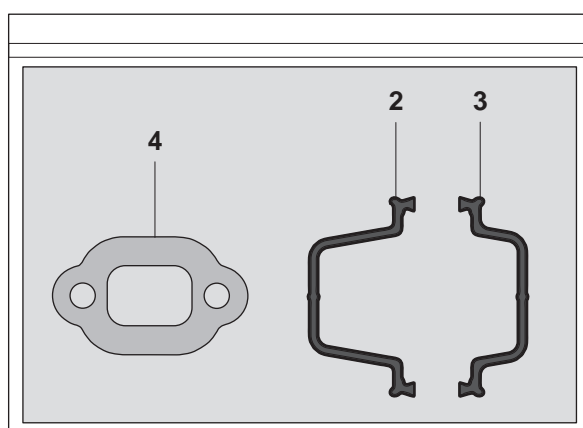

P Levereras endast som reservdel
Delivery as spare part only
Nur als Ersatzteil lieferbar
Livrabable seulement comme pièce de rechange
Solo como repuesto
Zasilà se jenom jako náhradni díl

1 **A**
Packningssats
Set of gaskets
Dichtungssatz
Jeu de joints
Juego de juntas

Position	Article	Quantity	Notes	Kit
1	5047940-01		A	
2	544 39 59-01	1	Gasket, cylinder	
3	544 39 60-01	1	Gasket, cylinder	
4	544 08 44-01	1	Gasket