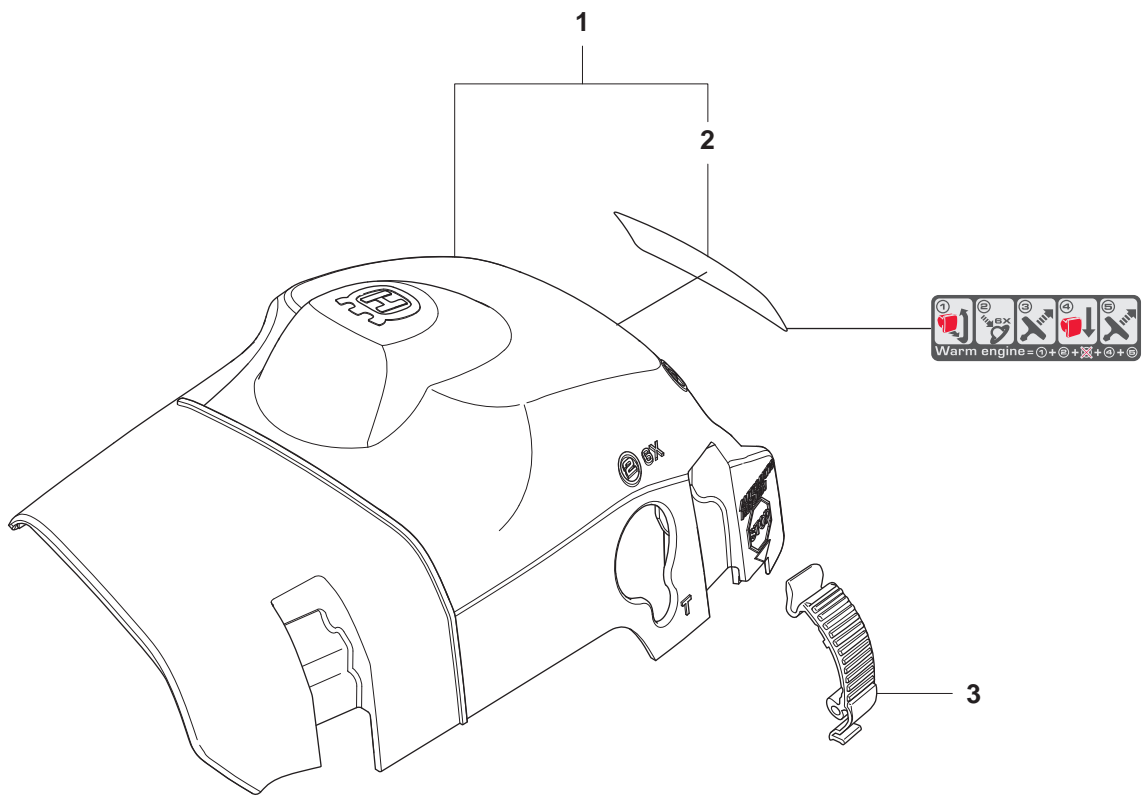

C 435, 435e, 440e
CLUTCH COVER

Page C		435, 435e, 440e		CLUTCH COVER	
Position	Article	Quantity	Notes	Kit	
1	504 79 02-01	1	Cylinder cover kpl		
2	522 73 60-01	1	Start reminder, label	1	
3	503 89 47-01	3	Snap