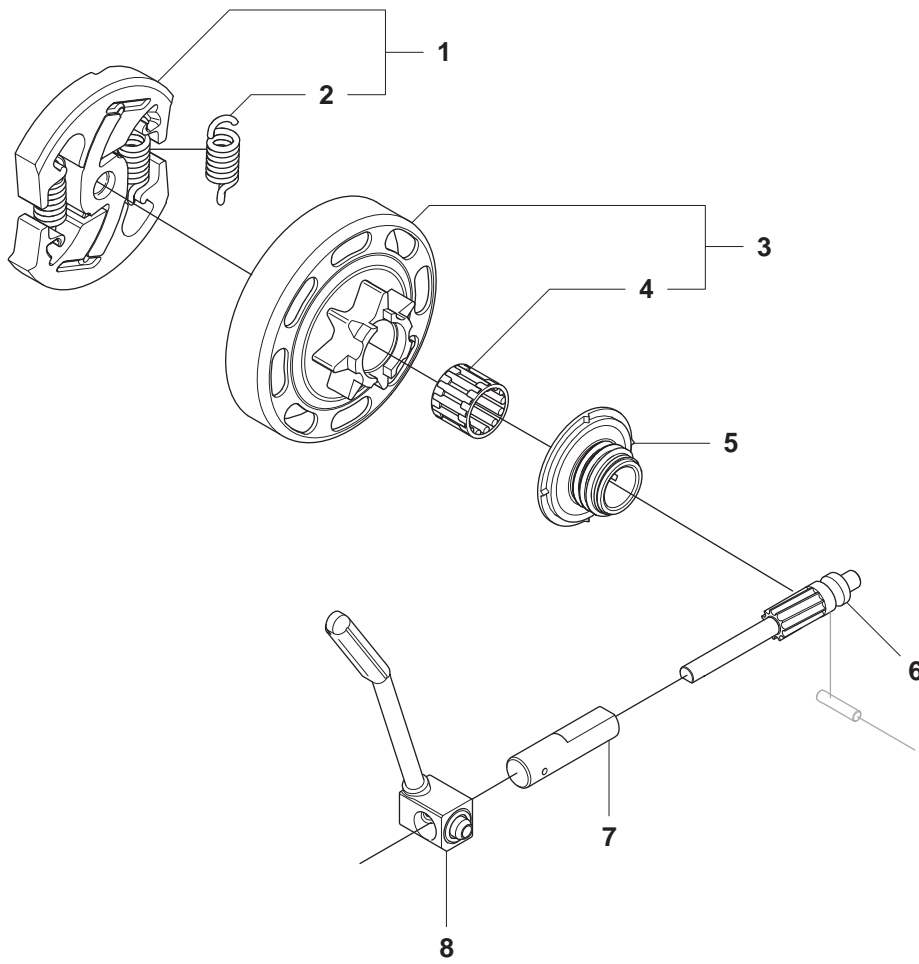

435e, 440e CHAIN BREAK & CLUTCH COVER

Position	Article	Quantity	Notes	Kit
1	544 19 49-01	1	Clutch cover assy	
2	504 54 28-01	1	Cover	1
3	544 30 60-01	1	Brake band assy	1
4	544 25 31-01	1	Wear protection	1
5	503 85 52-01	1	Guide bushing	1
6	505 89 26-01	1	Brake spring	1
7	544 24 85-01	1	Cover lid	1
8	503 89 08-02	1	Knee joint	1
9	503 89 29-01	1	Pin knee joint	1
10	735 31 08-20	1	E-clip	1
11	537 39 29-01	1	Chain tension screw	1
12	537 34 72-01	1	Chain tensioner wheel	1
13	537 39 26-01	1	Heat protector	1
14	544 35 75-01	1	Label	1
15	503 21 70-10	10	Screw	1
16	544 84 55-01	1	Bearing sleeve	1
17	544 25 05-01	1	Wear plate	1
18	537 34 78-01	1	Knob	

A2 435 CHAIN BREAK & CLUTCH COVER

CHAIN BREAK & CLUTCH COVER

Position	Article	Quantity	Notes	Kit
1	501 38 82-01		Clutch cover assy	
2	735 31 08-20	1	E-clip	1
3	537 28 66-01	1	Pawl	1
4	540 06 33-01	1	Chain guide	1
5	537 01 74-01	1	Bearing sleeve	1
6	503 89 08-02	1	Knee joint	1
7	505 89 26-01	1	Brake spring	1
8	503 85 52-01	1	Guide bushing	1
9	544 24 85-01	1	Cover lid	1
10	503 21 70-10	7	Screw	1
11	544 25 31-01	1	Wear protection	1
12	544 30 60-01	1	Brake band assy	1
13	503 89 29-01	1	Pin	1
14	537 39 70-01	1	Worm screw	1
15	537 07 94-02	1	Worm wheel	1
16	740 48 07-02	1	O-ring	1
17	503 23 00-63	1	Washer	1
18	544 37 68-01	1	Label, clutch cover	1
19	503 22 00-01	1	Nut	

B 435, 435e, 440e
CLUTCH & OIL PUMP

Position	Article	Quantity	Notes	Kit
1	544 87 12-01	1	Clutch assy	
2	502 08 03-01	2	Clutch spring	1
3	505 44 15-01	1	Clutch drum assy	
4	503 53 92-01	1	Support bushing	3
5	544 21 24-01	1	Worm gear	
6	540 05 79-01	1	Pump piston	
7	537 15 48-01	1	Pump cylinder	
8	544 08 42-01	1	Oil hose	