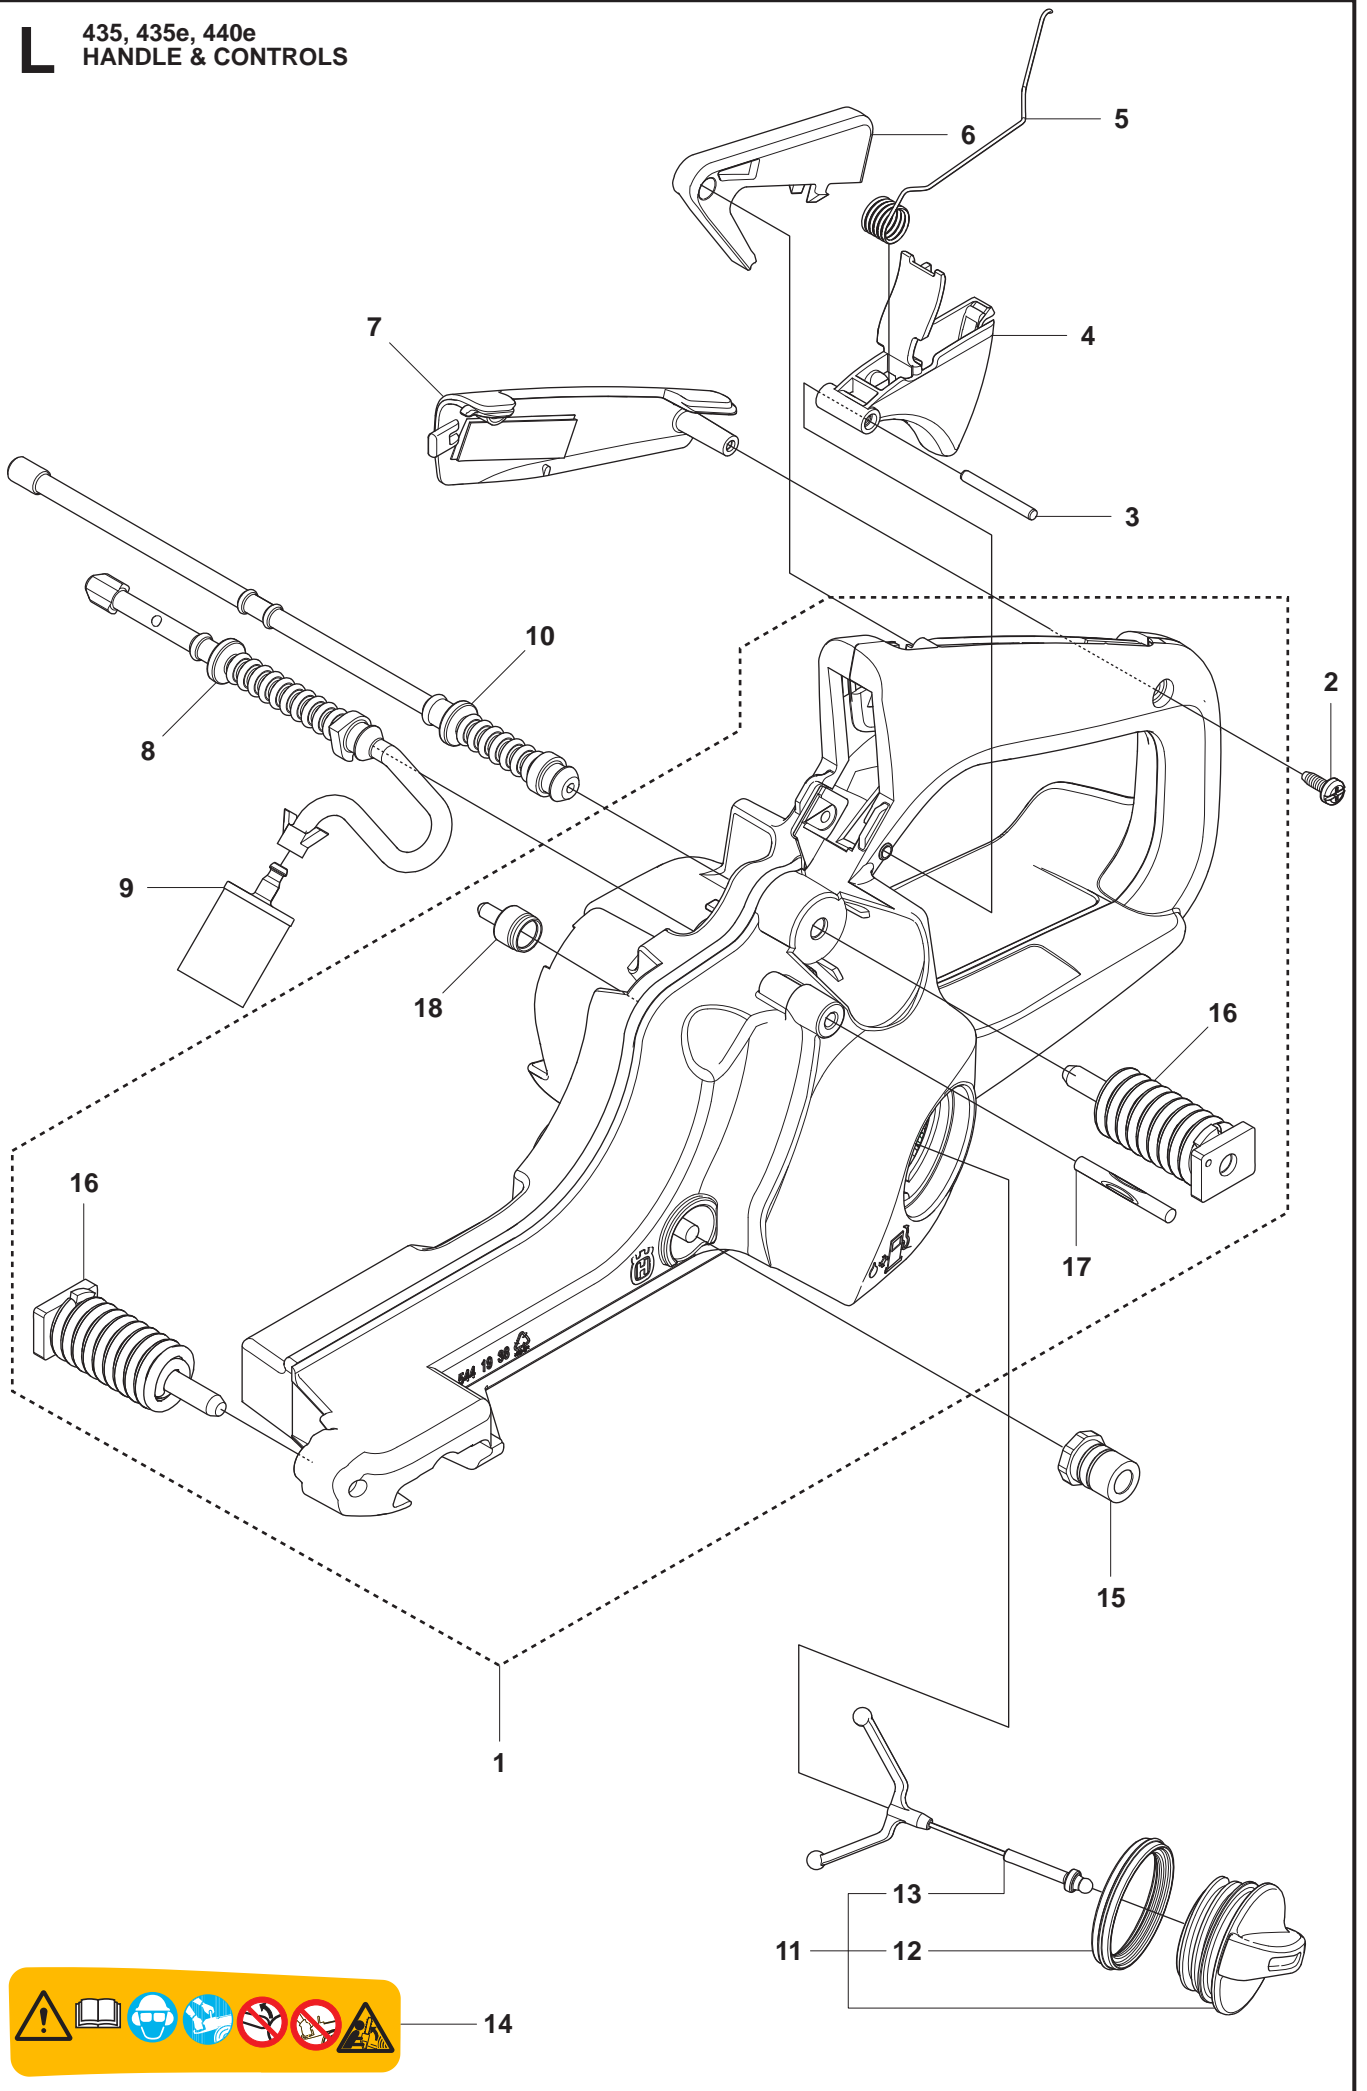

435, 435e, 440e
HANDLE & CONTROLS

Position	Article	Quantity	Notes	Kit
1	544 19 38-01	1	Fuel tank assy	
2	503 21 28-10	1	Screw	
3	720 18 25-20	1	Pin	
4	544 96 85-01	1	Throttle control	
5	544 09 99-01	1	Spring	
6	544 28 41-01	1	Throttle lockout	
7	544 28 49-01	1	Handle insert	
8	544 12 86-01	1	Fuel hose	
9	503 44 32-01	1	Filter mix	
10	544 12 97-01	1	Return hose	
11	544 11 12-01	1	Tank cap assy	
12	537 21 50-01	1	Sealing	11
13	503 57 89-01	1	Holder	11
14	544 37 50-01	1	Decal warning	
15	501 00 76-01	1	Lateral support	
16	504 79 56-01	2	Antivibration element	
17	721 12 63-39	1	Grooved pin	
18	537 35 95-01	1	Fuel tank vent