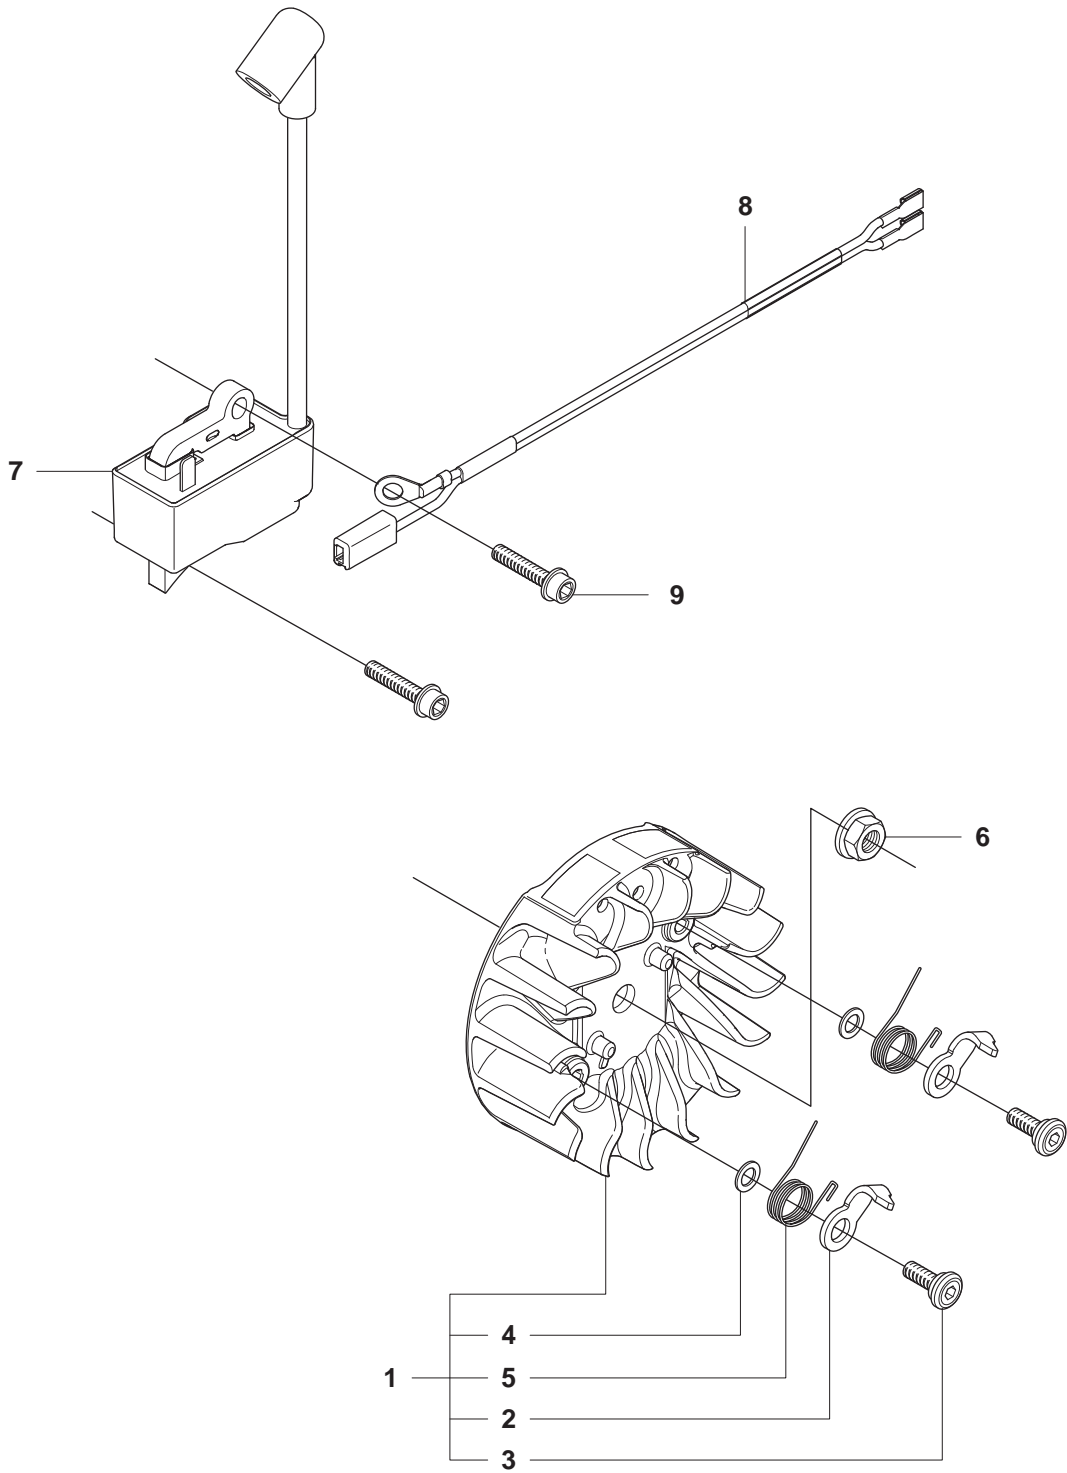

E 435, 435e, 440e
ELECTRICAL

Position	Article	Quantity	Notes	Kit
1	544 87 42-01	1	Flywheel assy	
2	537 24 56-01	2	Starter pawl	1
3	501 81 99-03	2	Screw	1
4	503 23 00-42	2	Washer steel	1
5	503 78 32-01	2	Spring	1
6	503 22 04-01	1	Nut	
7	504 57 14-01	1	Ignition module	
8	510 10 14-01	1	Wiring assy	
9	503 20 02-20	2	Screw IHSCFM