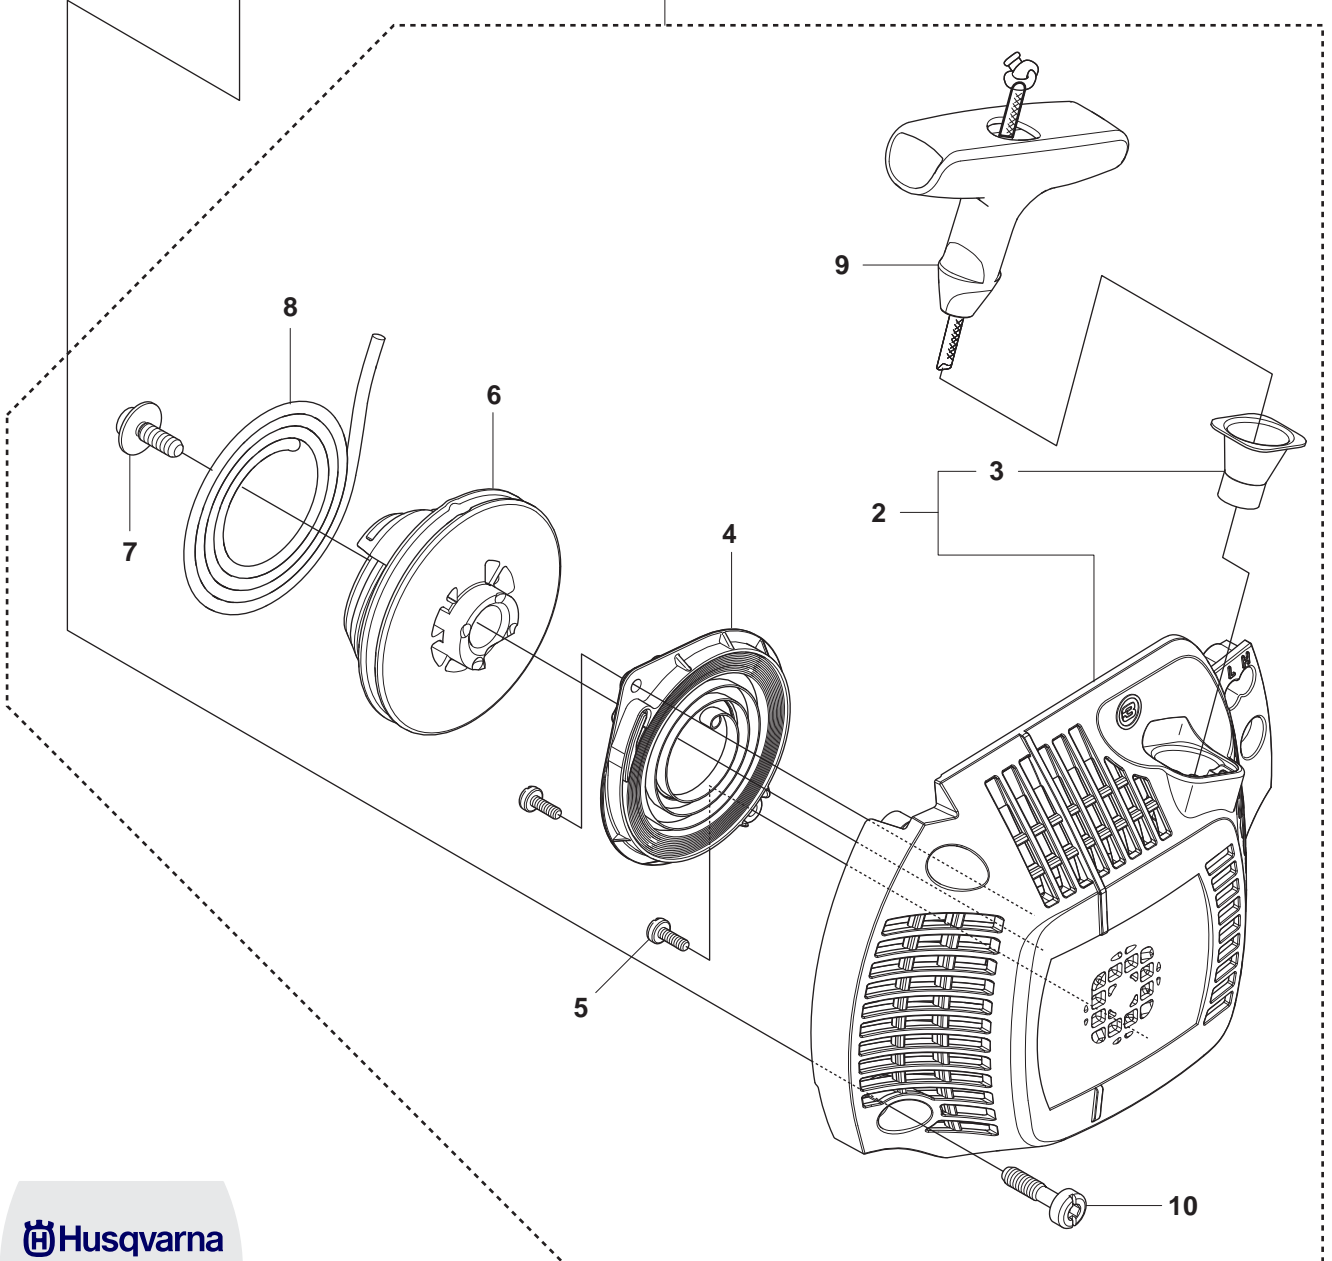

Husqvarna

11

435

PAT. PEND.

X-TORQ

Position	Article	Quantity	Notes	Kit
1	504 59 70-02	1	Starter assy, std	
2	504 59 69-01	1	Starter, Std	1
3	537 28 32-01	1	Reinforcement sleeve	1
4	540 05 75-01	1	Spring cassette assy	1
5	503 21 28-10	2	Screw CCRPANT	1
6	504 59 71-01	1	Starter pulley	1
7	503 21 77-16	1	Screw IH SCT	1
8	505 30 51-25	1	Starter cord	1
9	537 23 25-01	1	Starter handle	1
10	503 21 73-21	4	Screw CIHSCTO	1
11	504 54 68-01	1	Label, Starter	
12	544 19 71-01	1	Cooling air conductor