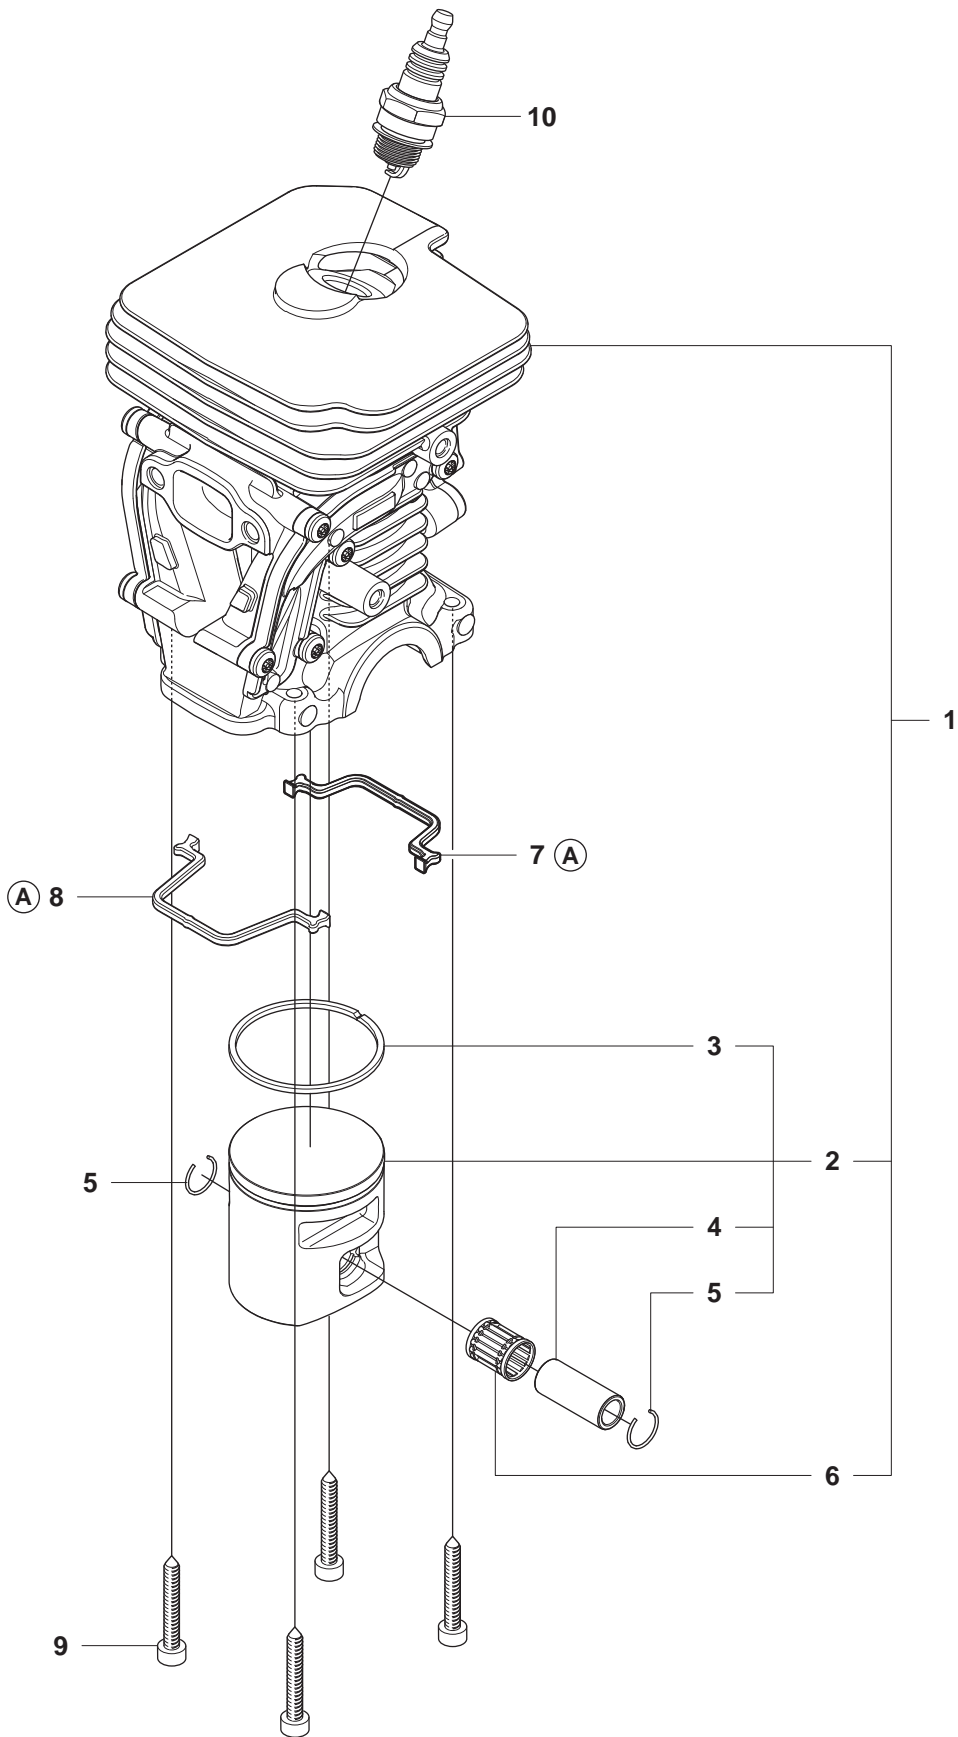

B 435, 435e, 440e
CLUTCH & OIL PUMP

Position	Article	Quantity	Notes	Kit
1	544 87 12-01	1	Clutch assy	
2	502 08 03-01	2	Clutch spring	1
3	505 44 15-01	1	Clutch drum assy	
4	503 53 92-01	1	Support bushing	3
5	544 21 24-01	1	Worm gear	
6	540 05 79-01	1	Pump piston	
7	537 15 48-01	1	Pump cylinder	
8	544 08 42-01	1	Oil hose	

G 435, 435e, 440e
CARBURETOR & AIR FILTER

Page G 435, 435e, 440e		CARBURETOR & AIR FILTER		
Position	Article	Quantity	Notes	Kit
1	504 72 47-01	1	Insulation wall assy	
2	504 72 45-01	1	Insulation wall rubber	1
3	504 72 44-01	1	Insulation wall plastic	1
4	504 20 12-01	1	Inlet pipe	
5	503 20 02-16	4	Screw	
6	506 45 05-01	1	Carburettor	
7	544 28 44-01	1	Throttle rod assy	
8	544 97 64-01	1	Filter holder assy	
9	544 39 26-01	1	Shackle	8
10	504 71 25-01	1	Guide sliding shoe	
11	544 84 43-02	1	Control assy	
12	544 97 66-01	1	Screw	11
13	503 20 02-40	3	Screw	
14	544 80 54-02	1	Air filter assy (44 micron)	
14	544 80 54-03	1	Air filter assy (felt)	
15	503 93 66-01	1	Air purge	
16	544 40 19-01	1	Hose, airpurge suction	

H1 435, 435e
CYLINDER PISTON

CYLINDER PISTON

Position	Article	Quantity	Notes	Kit
1	504 73 51-02	1	Cylinder assy	
2	502 62 50-02	1	Piston assy	1
3	544 40 59-01	1	Piston ring	2
4	544 40 60-01	1	Piston pin	2
5	537 39 99-01	2	Circlip	2
6	503 41 41-01	1	Needle bearing	1
7	544 39 60-01	1	Gasket, cylinder rear	
8	544 39 59-01	1	Gasket, cylinder front	
9	725 53 33-55	4	Screw	
10	503 23 51-11	1	Spark plug	

H2 440e CYLINDER PISTON

CYLINDER PISTON

Position	Article	Quantity	Notes	Kit
1	504 73 51-01	1	Cylinder assy	
2	502 62 50-02	1	Piston assy	1
3	544 40 59-01	1	Piston ring	2
4	544 40 60-01	1	Piston pin	2
5	537 39 99-01	2	Circlip	2
6	503 41 41-01	1	Needle bearing	1
7	544 39 60-01	1	Gasket, cylinder rear	
8	544 39 59-01	1	Gasket, cylinder front	
9	725 53 33-55	4	Screw	
10	503 23 51-11	1	Spark plug	