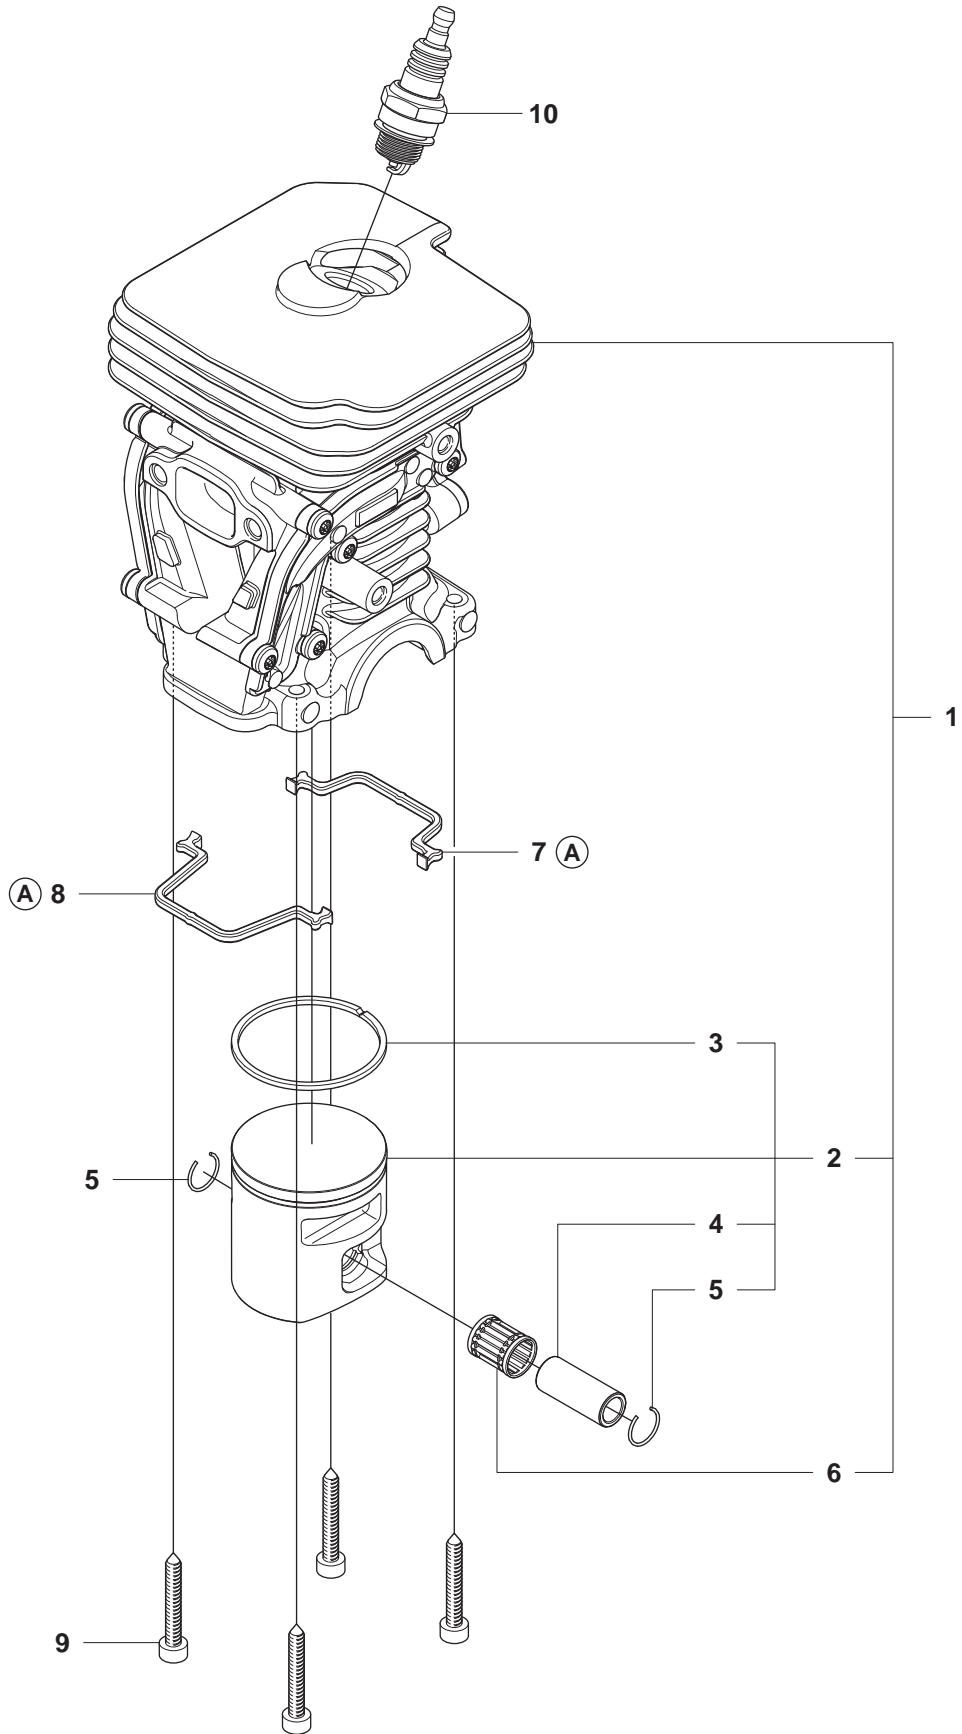

H1 435, 435e
CYLINDER PISTON

CYLINDER PISTON

Position	Article	Quantity	Notes	Kit
1	504 73 51-02	1	Cylinder assy	
2	502 62 50-02	1	Piston assy	1
3	544 40 59-01	1	Piston ring	2
4	544 40 60-01	1	Piston pin	2
5	537 39 99-01	2	Circlip	2
6	503 41 41-01	1	Needle bearing	1
7	544 39 60-01	1	Gasket, cylinder rear	
8	544 39 59-01	1	Gasket, cylinder front	
9	725 53 33-55	4	Screw	
10	503 23 51-11	1	Spark plug