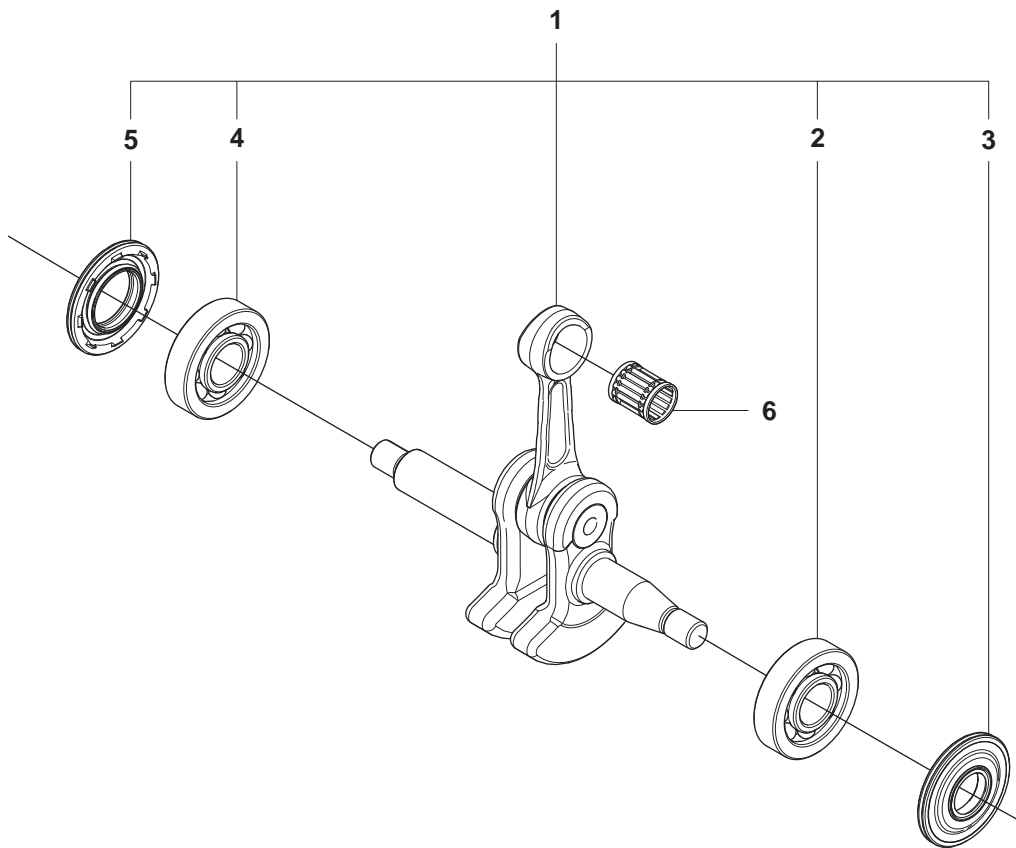

J 435, 435e, 440e
CRANKSHAFT

Position	Article	Quantity	Notes	Kit
1	544 34 38-01	1	Crankshaft	
2	544 24 87-01	1	Ball bearing 6001 OD32	1
3	544 25 12-01	1	Sealing 12x32x3,7	1
4	544 24 88-01	1	Ball bearing 6001 OD32w	1
5	544 25 13-01	1	Sealing 16,6x32,3,7	1
6	503 41 41-01	1	Needle bearing