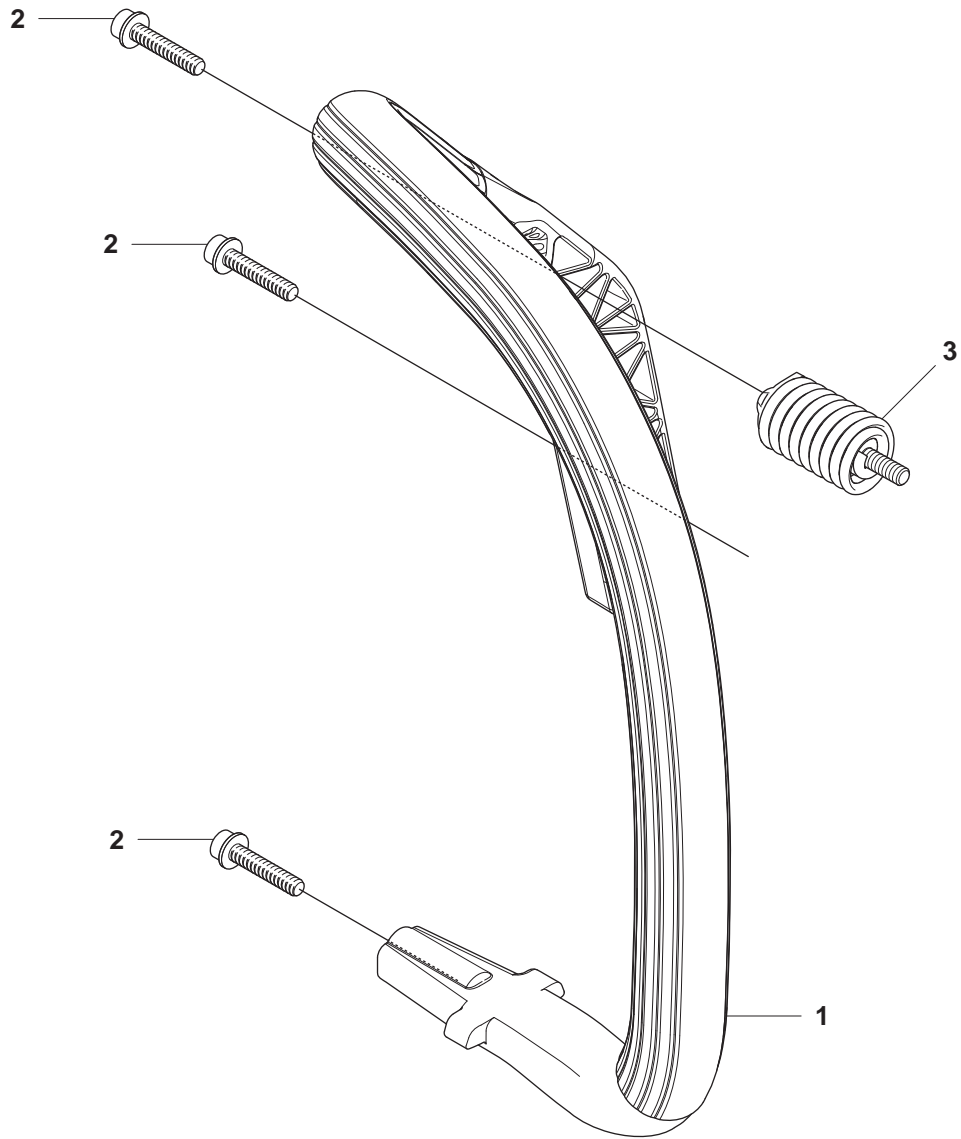

M 435, 435e, 440e
HANDLE

Page M		435, 435e, 440e		HANDLE	
Position	Article	Quantity	Notes	Kit	
1	544 28 40-01	1	Front handle		
2	503 21 88-76	3	Screw		
3	503 89 83-01	1	Antivibration element