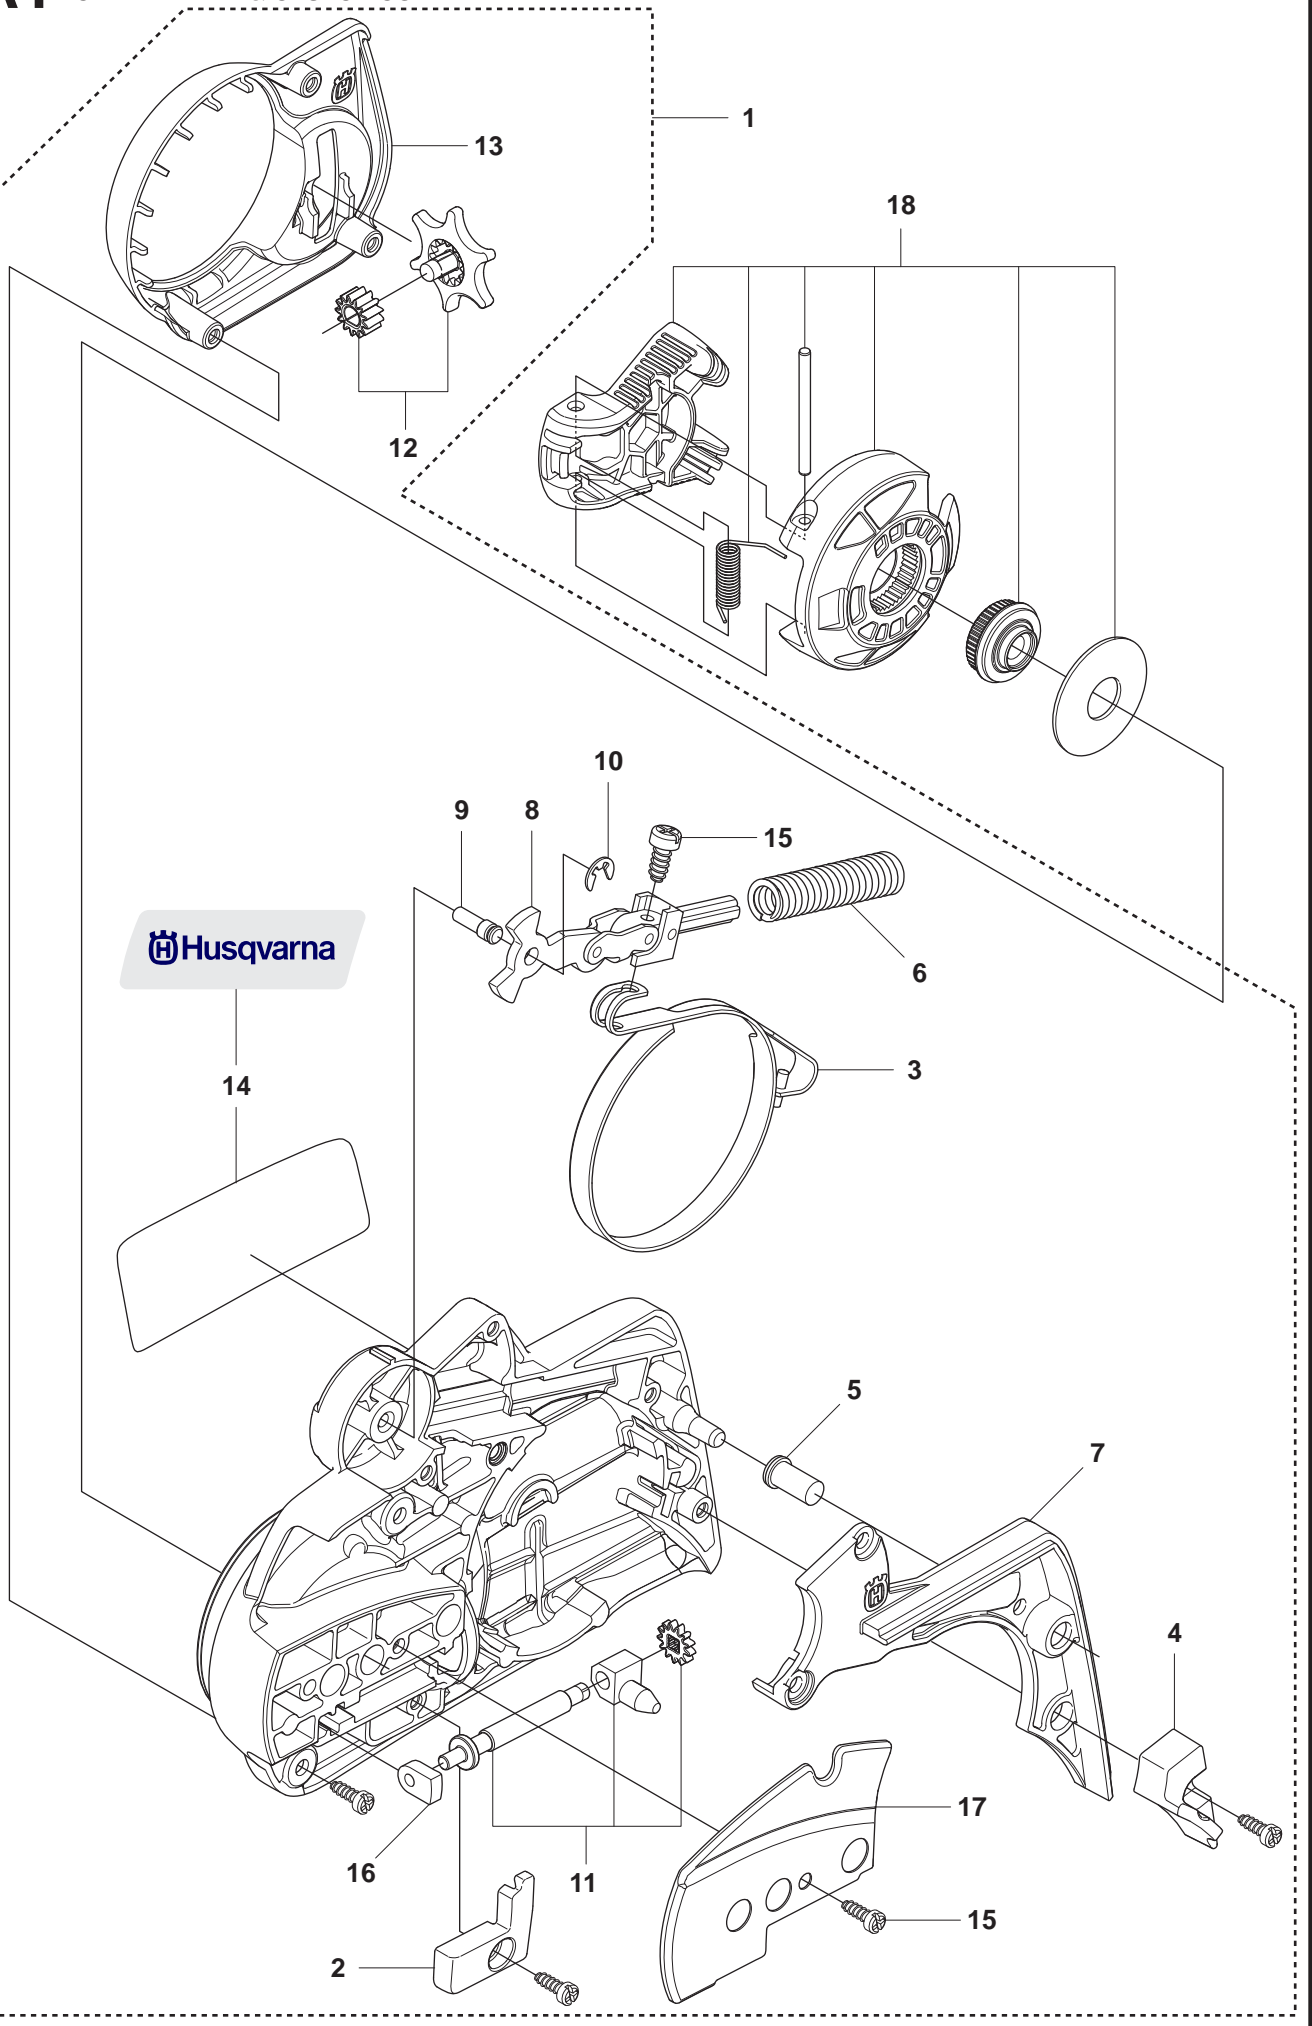

435e, 440e CHAIN BREAK & CLUTCH COVER

Position	Article	Quantity	Notes	Kit
1	544 19 49-01	1	Clutch cover assy	
2	504 54 28-01	1	Cover	1
3	544 30 60-01	1	Brake band assy	1
4	544 25 31-01	1	Wear protection	1
5	503 85 52-01	1	Guide bushing	1
6	505 89 26-01	1	Brake spring	1
7	544 24 85-01	1	Cover lid	1
8	503 89 08-02	1	Knee joint	1
9	503 89 29-01	1	Pin knee joint	1
10	735 31 08-20	1	E-clip	1
11	537 39 29-01	1	Chain tension screw	1
12	537 34 72-01	1	Chain tensioner wheel	1
13	537 39 26-01	1	Heat protector	1
14	544 35 75-01	1	Label	1
15	503 21 70-10	10	Screw	1
16	544 84 55-01	1	Bearing sleeve	1
17	544 25 05-01	1	Wear plate	1
18	537 34 78-01	1	Knob	

A2 435 CHAIN BREAK & CLUTCH COVER

CHAIN BREAK & CLUTCH COVER

Position	Article	Quantity	Notes	Kit
1	501 38 82-01		Clutch cover assy	
2	735 31 08-20	1	E-clip	1
3	537 28 66-01	1	Pawl	1
4	540 06 33-01	1	Chain guide	1
5	537 01 74-01	1	Bearing sleeve	1
6	503 89 08-02	1	Knee joint	1
7	505 89 26-01	1	Brake spring	1
8	503 85 52-01	1	Guide bushing	1
9	544 24 85-01	1	Cover lid	1
10	503 21 70-10	7	Screw	1
11	544 25 31-01	1	Wear protection	1
12	544 30 60-01	1	Brake band assy	1
13	503 89 29-01	1	Pin	1
14	537 39 70-01	1	Worm screw	1
15	537 07 94-02	1	Worm wheel	1
16	740 48 07-02	1	O-ring	1
17	503 23 00-63	1	Washer	1
18	544 37 68-01	1	Label, clutch cover	1
19	503 22 00-01	1	Nut	

B 435, 435e, 440e
CLUTCH & OIL PUMP

Position	Article	Quantity	Notes	Kit
1	544 87 12-01	1	Clutch assy	
2	502 08 03-01	2	Clutch spring	1
3	505 44 15-01	1	Clutch drum assy	
4	503 53 92-01	1	Support bushing	3
5	544 21 24-01	1	Worm gear	
6	540 05 79-01	1	Pump piston	
7	537 15 48-01	1	Pump cylinder	
8	544 08 42-01	1	Oil hose	