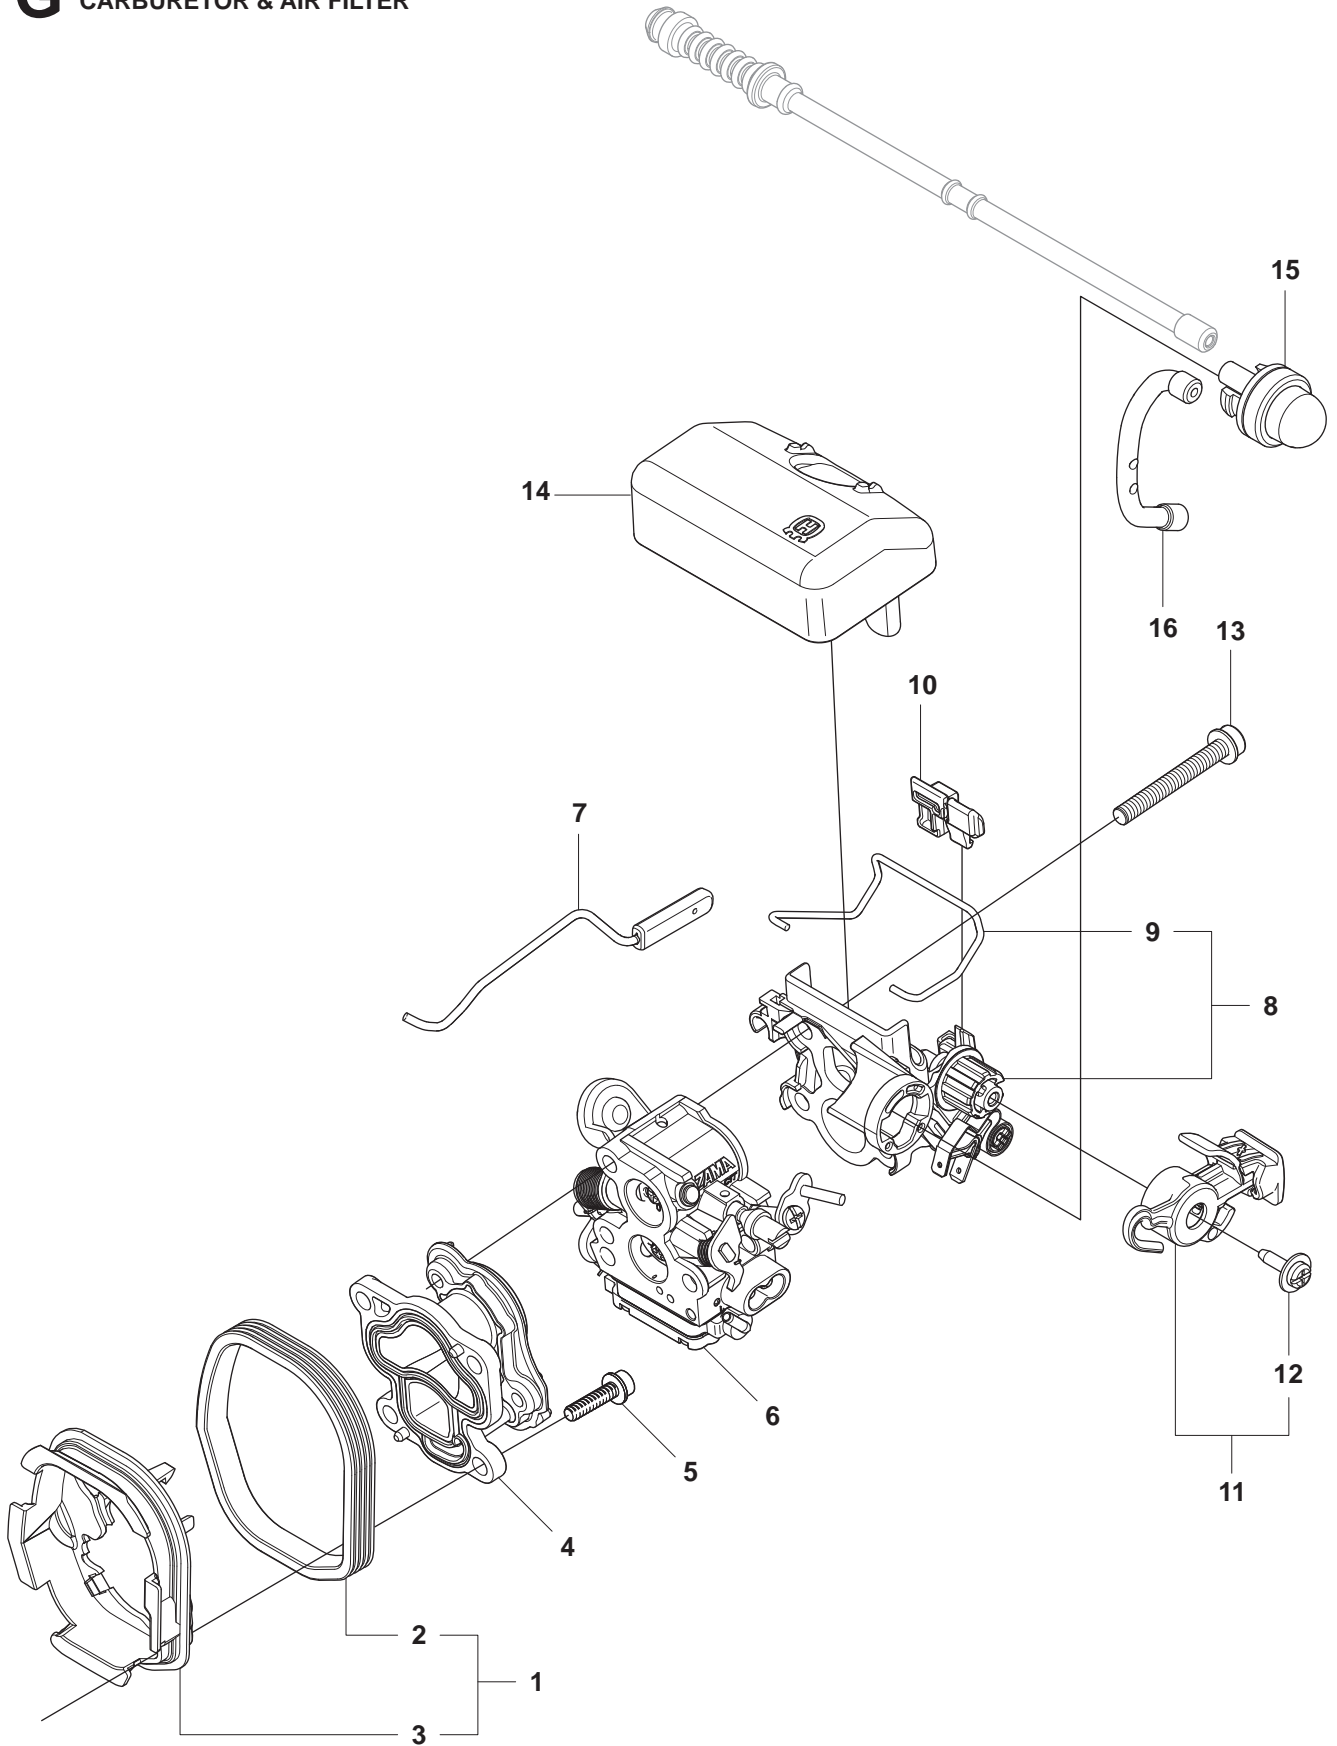

G 435, 435e, 440e
CARBURETOR & AIR FILTER

Page G 435, 435e, 440e		CARBURETOR & AIR FILTER		
Position	Article	Quantity	Notes	Kit
1	504 72 47-01	1	Insulation wall assy	
2	504 72 45-01	1	Insulation wall rubber	1
3	504 72 44-01	1	Insulation wall plastic	1
4	504 20 12-01	1	Inlet pipe	
5	503 20 02-16	4	Screw	
6	506 45 05-01	1	Carburettor	
7	544 28 44-01	1	Throttle rod assy	
8	544 97 64-01	1	Filter holder assy	
9	544 39 26-01	1	Shackle	8
10	504 71 25-01	1	Guide sliding shoe	
11	544 84 43-02	1	Control assy	
12	544 97 66-01	1	Screw	11
13	503 20 02-40	3	Screw	
14	544 80 54-02	1	Air filter assy (44 micron)	
14	544 80 54-03	1	Air filter assy (felt)	
15	503 93 66-01	1	Air purge	
16	544 40 19-01	1	Hose, airpurge suction