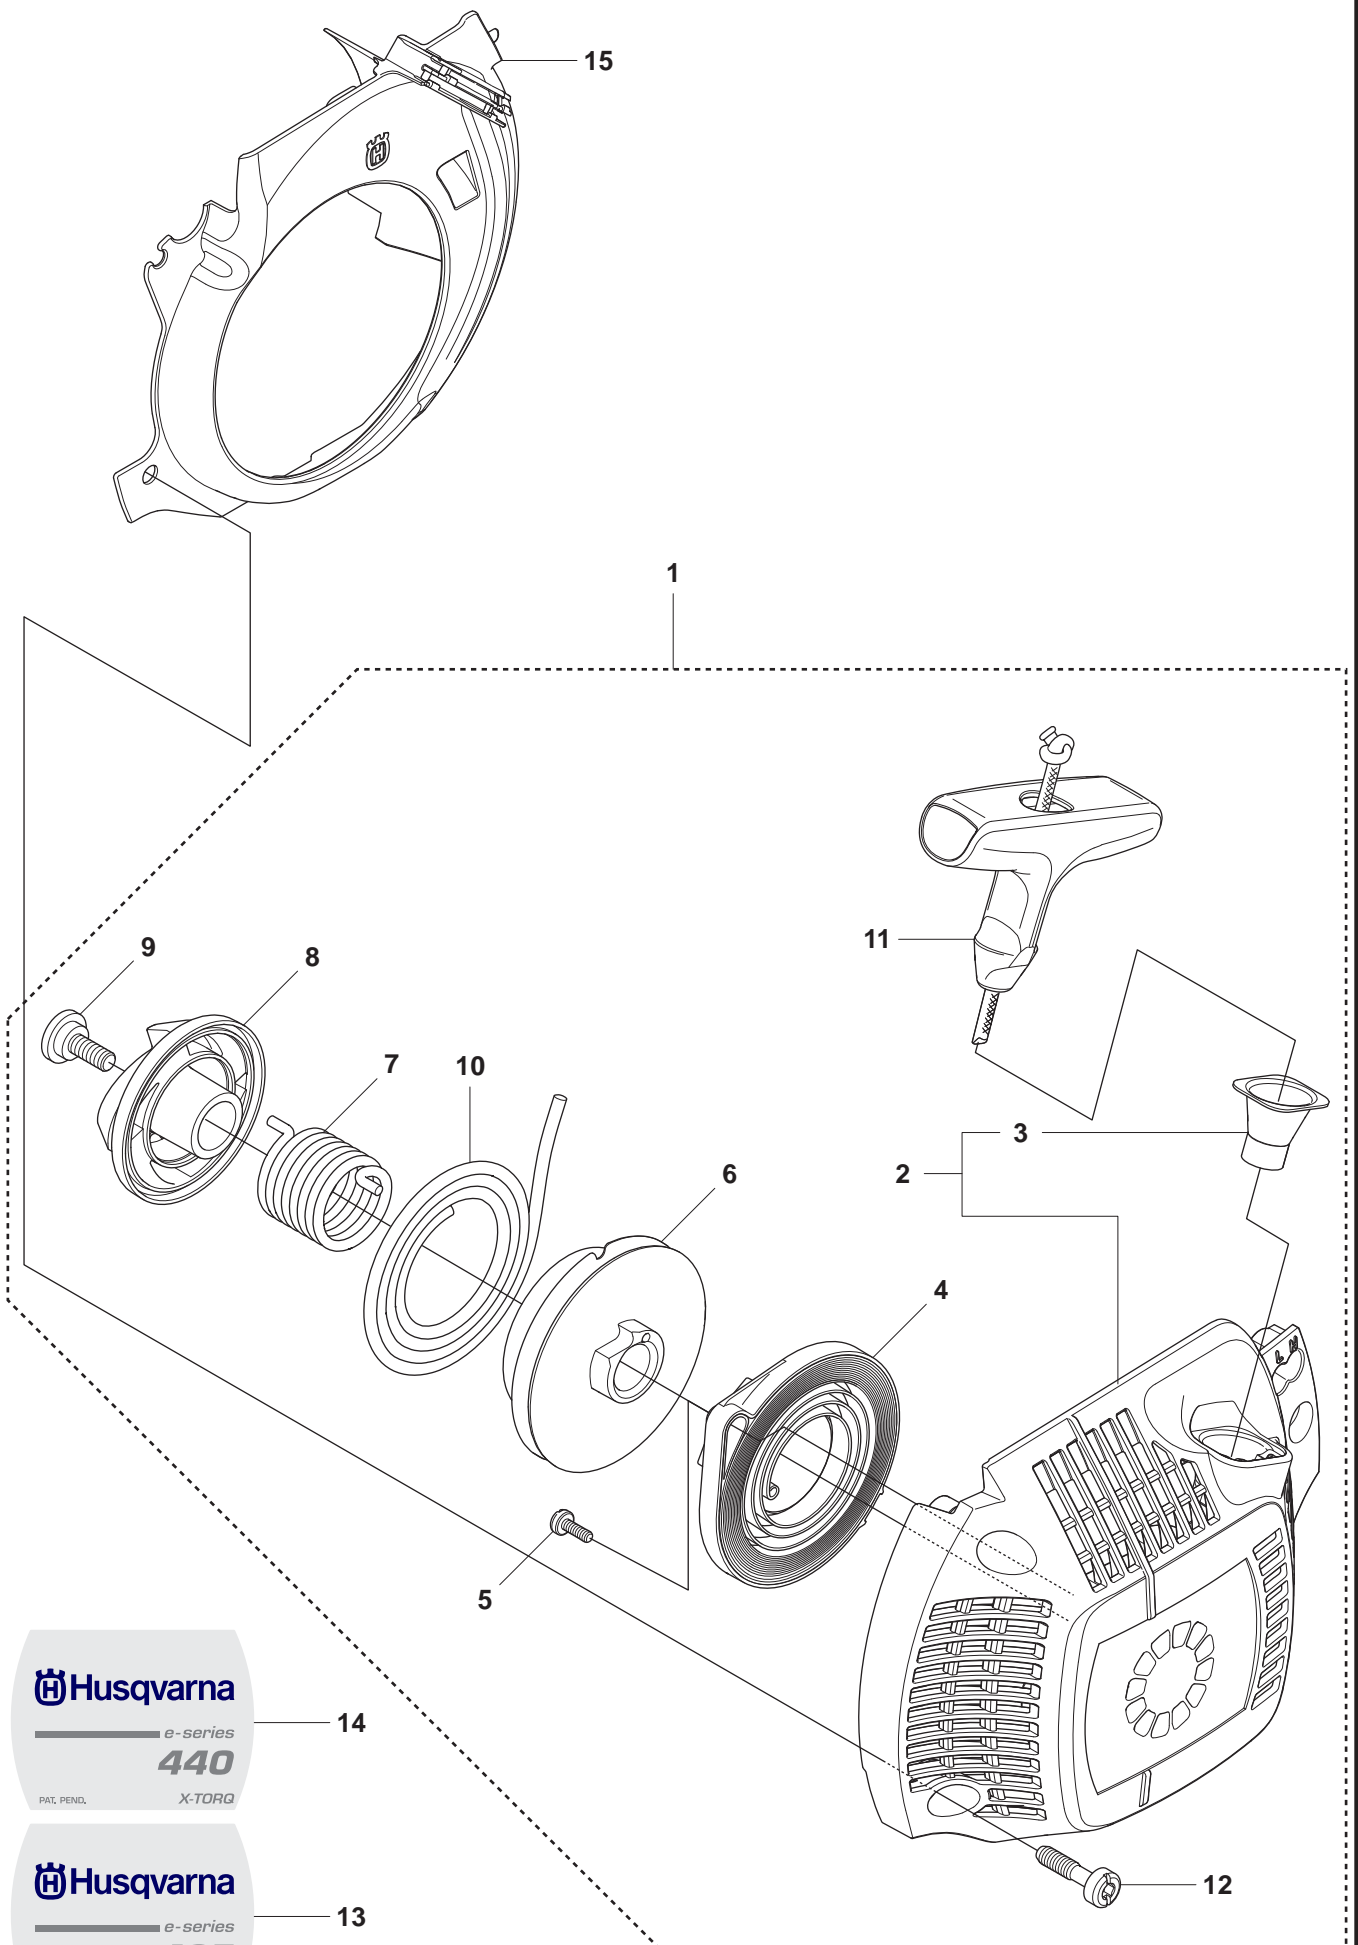

D2 435e, 440e
STARTER

Husqvarna

e-series
440

PAT. PEND.

X-TORQ

14

Husqvarna

e-series
435

PAT. PEND.

X-TORQ

13

12

Position	Article	Quantity	Notes	Kit
1	544 28 70-02			
2	544 28 69-01	1	Starter housing	1
3	537 28 32-01	1	Reinforcement sleeve	1
4	540 05 75-01	1	Spring cassette assy	1
5	503 21 28-10	2	Screw CCRPANT	1
6	537 42 32-01	1	Starter pulley	1
7	505 64 73-01	1	Spring	1
8	537 42 33-01	1	Driver	1
9	537 42 66-01	1	Screw	1
10	505 30 51-25	1	Starter cord	1
11	537 23 25-01	1	Starhandtag	1
12	503 21 73-21	4	Screw CIHSCTO	1
13	544 46 36-02	1	Label, Starter	
14	544 46 36-01	1	Label, Starter	
15	544 19 71-01	1	Cooling air conductor