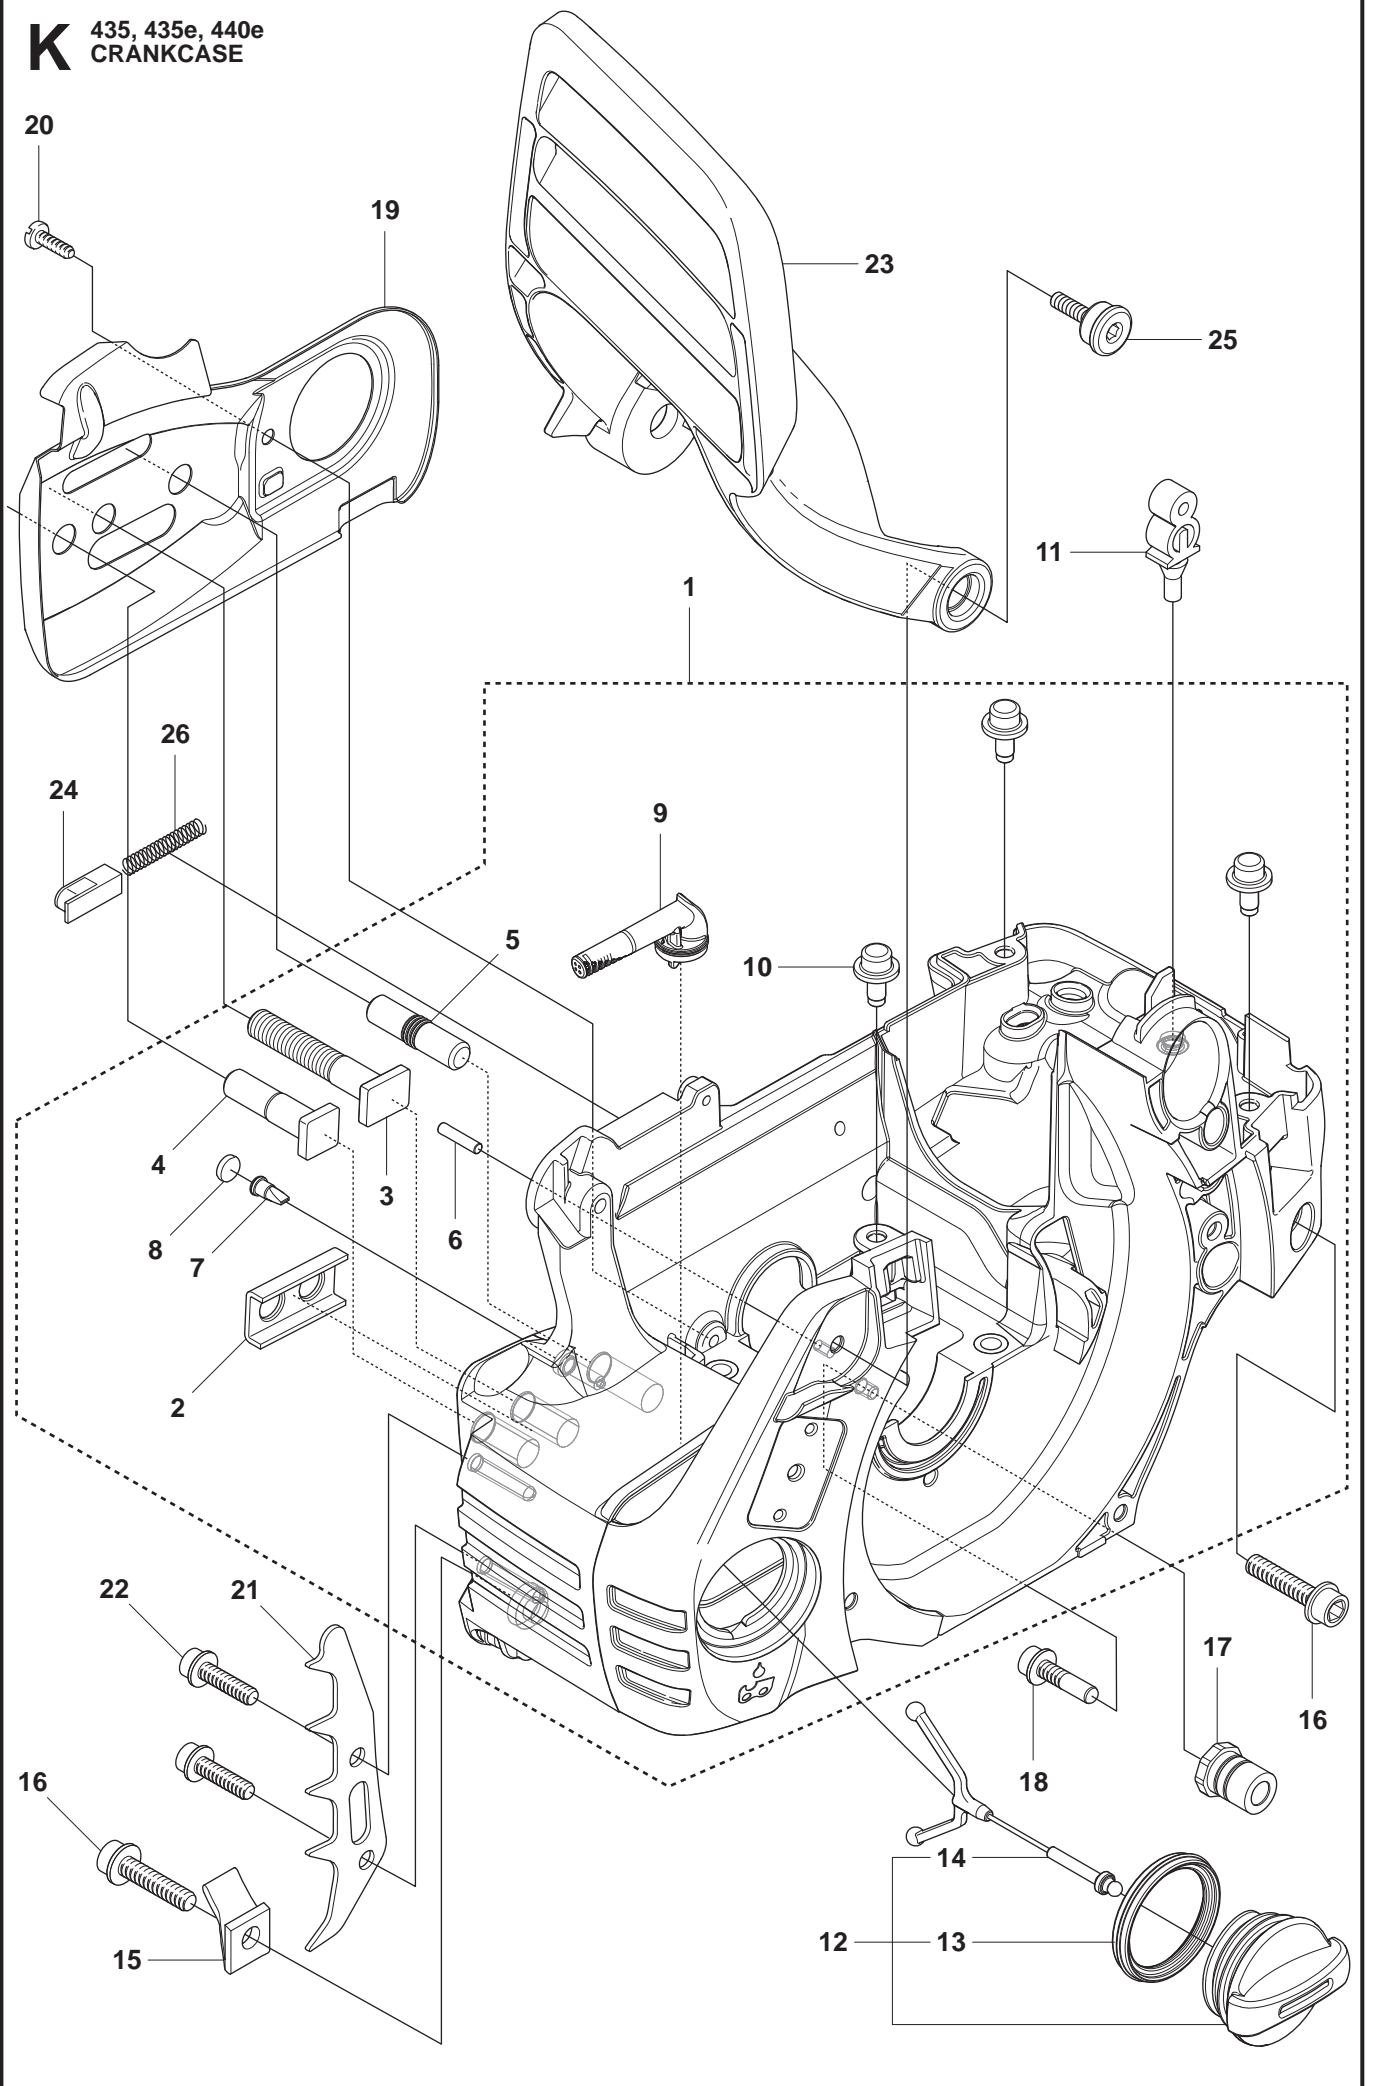

K 435, 435e, 440e
CRANKCASE

Page K		435, 435e, 440e		CRANKCASE	
Position	Article	Quantity	Notes	Kit	
1	544 93 25-01	1	Crankcase assy		
2	503 87 58-02	1	Stiffening plate		
3	503 87 54-02	1	Bar bolt		
4	537 33 46-01	1	Bar bolt		
5	544 03 64-01	1	Bar bolt		
6	503 24 09-05	1	Needle roller		
7	530 02 61-19	1	Check valve		
8	537 40 35-01	1	Filter		
9	544 08 33-01	1	Oil screen		
10	544 33 16-01	3	Guide pin		
11	503 86 93-01	1	Support		
12	544 11 12-01	1	Tank cap assy		
13	537 21 50-01	1	Sealing	12	
14	503 57 89-01	1	Holder	12	
15	503 88 63-01	1	Chain catcher pin		
16	544 31 62-01	2	Screw		
17	501 00 76-01	1	Lateral support		
18	503 21 51-03	1	Screw		
19	544 28 46-01	1	Chain guide plate		
20	503 21 70-10	1	Screw		
21	544 28 65-01	1	Spike inner		
22	503 21 75-20	2	Screw		
23	544 25 15-01	1	Hand guard		
24	503 89 24-01	1	Catch		
25	503 89 30-02	2	Screw		
26	503 43 65-01	1	Lock spring