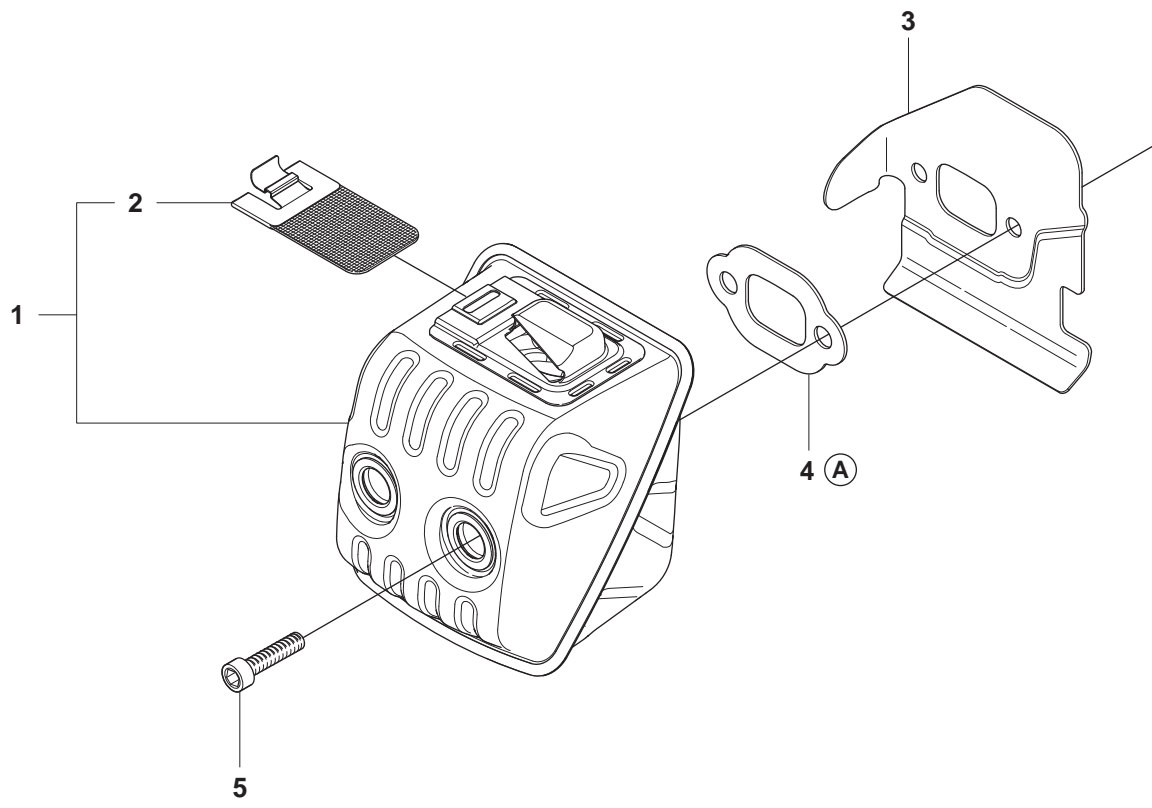

F 435, 435e, 440e
MUFFLER

Position	Article	Quantity	Notes	Kit
1	544 14 77-01	1	Muffler assy	
2	544 14 84-01	1	Spark arrester	1
3	501 32 31-01	1	Heat deflector	
4	544 08 44-01	1	Gasket	
5	725 53 68-55	2	Screw