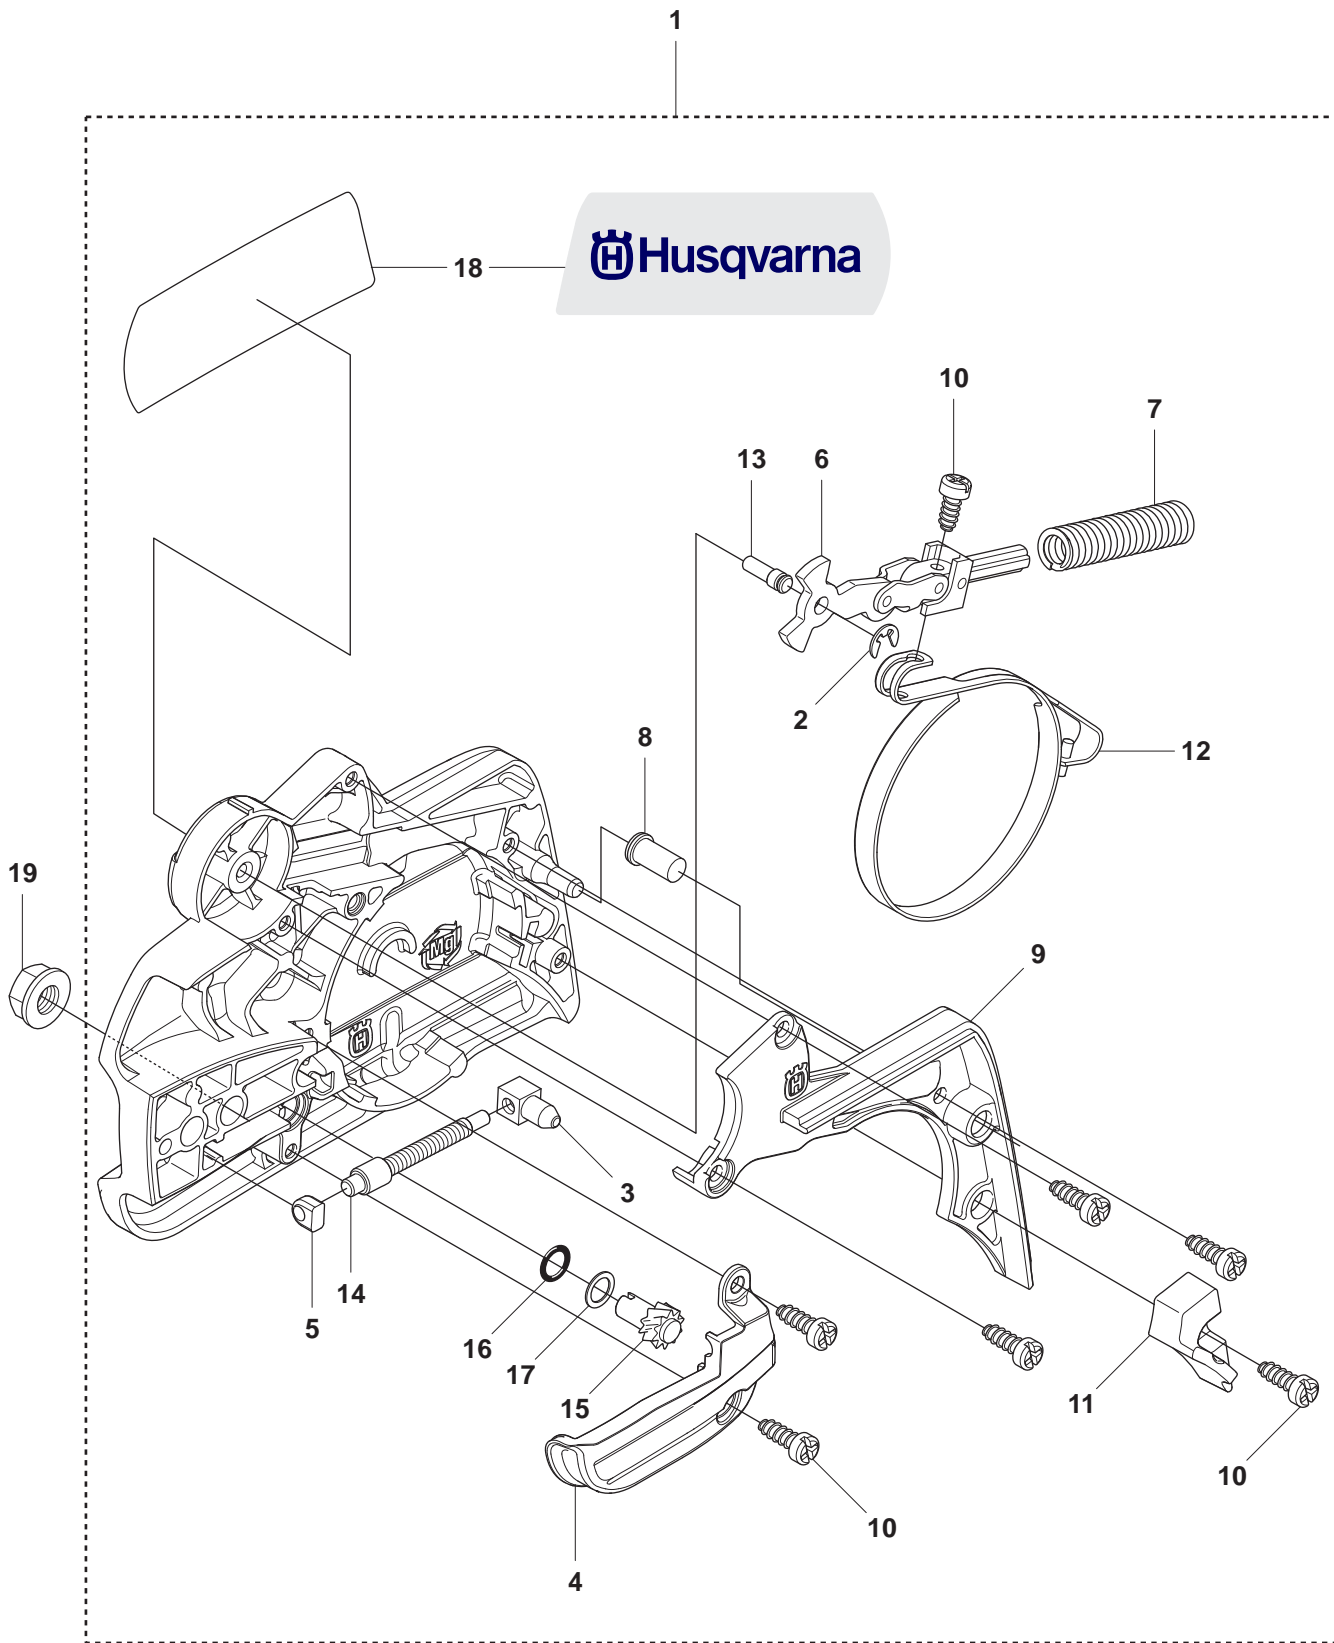

435e, 440e CHAIN BREAK & CLUTCH COVER

Position	Article	Quantity	Notes	Kit
1	544 19 49-01	1	Clutch cover assy	
2	504 54 28-01	1	Cover	1
3	544 30 60-01	1	Brake band assy	1
4	544 25 31-01	1	Wear protection	1
5	503 85 52-01	1	Guide bushing	1
6	505 89 26-01	1	Brake spring	1
7	544 24 85-01	1	Cover lid	1
8	503 89 08-02	1	Knee joint	1
9	503 89 29-01	1	Pin knee joint	1
10	735 31 08-20	1	E-clip	1
11	537 39 29-01	1	Chain tension screw	1
12	537 34 72-01	1	Chain tensioner wheel	1
13	537 39 26-01	1	Heat protector	1
14	544 35 75-01	1	Label	1
15	503 21 70-10	10	Screw	1
16	544 84 55-01	1	Bearing sleeve	1
17	544 25 05-01	1	Wear plate	1
18	537 34 78-01	1	Knob	

A2 435 CHAIN BREAK & CLUTCH COVER

CHAIN BREAK & CLUTCH COVER

Position	Article	Quantity	Notes	Kit
1	501 38 82-01		Clutch cover assy	
2	735 31 08-20	1	E-clip	1
3	537 28 66-01	1	Pawl	1
4	540 06 33-01	1	Chain guide	1
5	537 01 74-01	1	Bearing sleeve	1
6	503 89 08-02	1	Knee joint	1
7	505 89 26-01	1	Brake spring	1
8	503 85 52-01	1	Guide bushing	1
9	544 24 85-01	1	Cover lid	1
10	503 21 70-10	7	Screw	1
11	544 25 31-01	1	Wear protection	1
12	544 30 60-01	1	Brake band assy	1
13	503 89 29-01	1	Pin	1
14	537 39 70-01	1	Worm screw	1
15	537 07 94-02	1	Worm wheel	1
16	740 48 07-02	1	O-ring	1
17	503 23 00-63	1	Washer	1
18	544 37 68-01	1	Label, clutch cover	1
19	503 22 00-01	1	Nut	

B 435, 435e, 440e
CLUTCH & OIL PUMP

Position	Article	Quantity	Notes	Kit
1	544 87 12-01	1	Clutch assy	
2	502 08 03-01	2	Clutch spring	1
3	505 44 15-01	1	Clutch drum assy	
4	503 53 92-01	1	Support bushing	3
5	544 21 24-01	1	Worm gear	
6	540 05 79-01	1	Pump piston	
7	537 15 48-01	1	Pump cylinder	
8	544 08 42-01	1	Oil hose	

C 435, 435e, 440e
CLUTCH COVER

Page C		435, 435e, 440e		CLUTCH COVER	
Position	Article	Quantity	Notes	Kit	
1	504 79 02-01	1	Cylinder cover kpl		
2	522 73 60-01	1	Start reminder, label	1	
3	503 89 47-01	3	Snap		