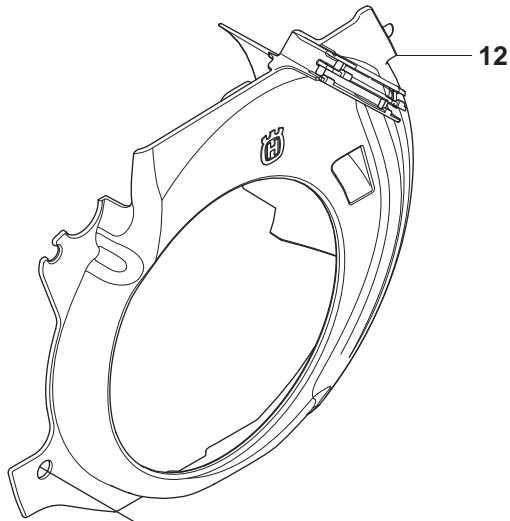

D1 435
STARTER

1